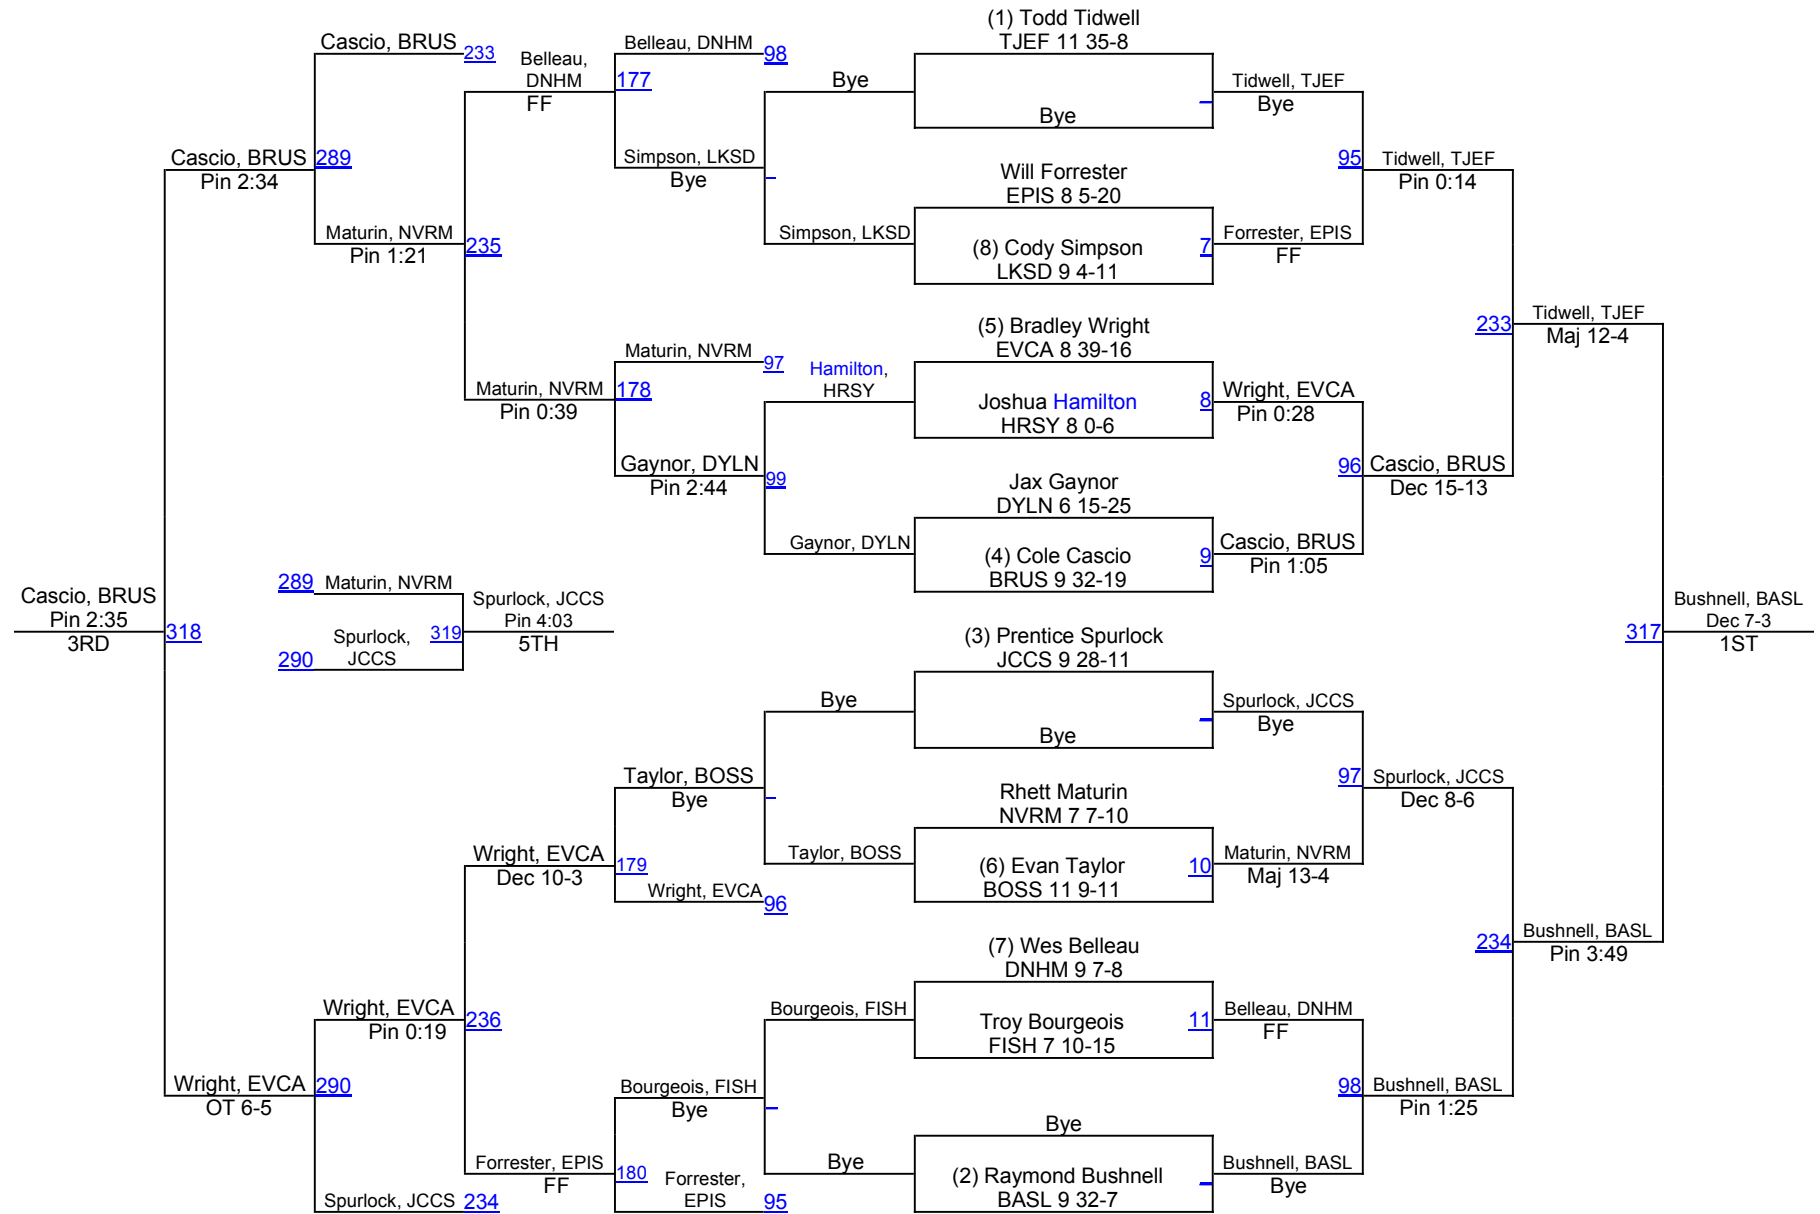

LHSAA State Wrestling Championships

D 3 106

LHSAA State Wrestling Championships

D 3 113

LHSAA State Wrestling Championships

D 3 126

LHSAA State Wrestling Championships

D 3 132

D 3 132

LHSAA State Wrestling Championships

D 3 145

D 3 145

LHSAA State Wrestling Championships

D 3 152

D 3 170

LHSAA State Wrestling Championships