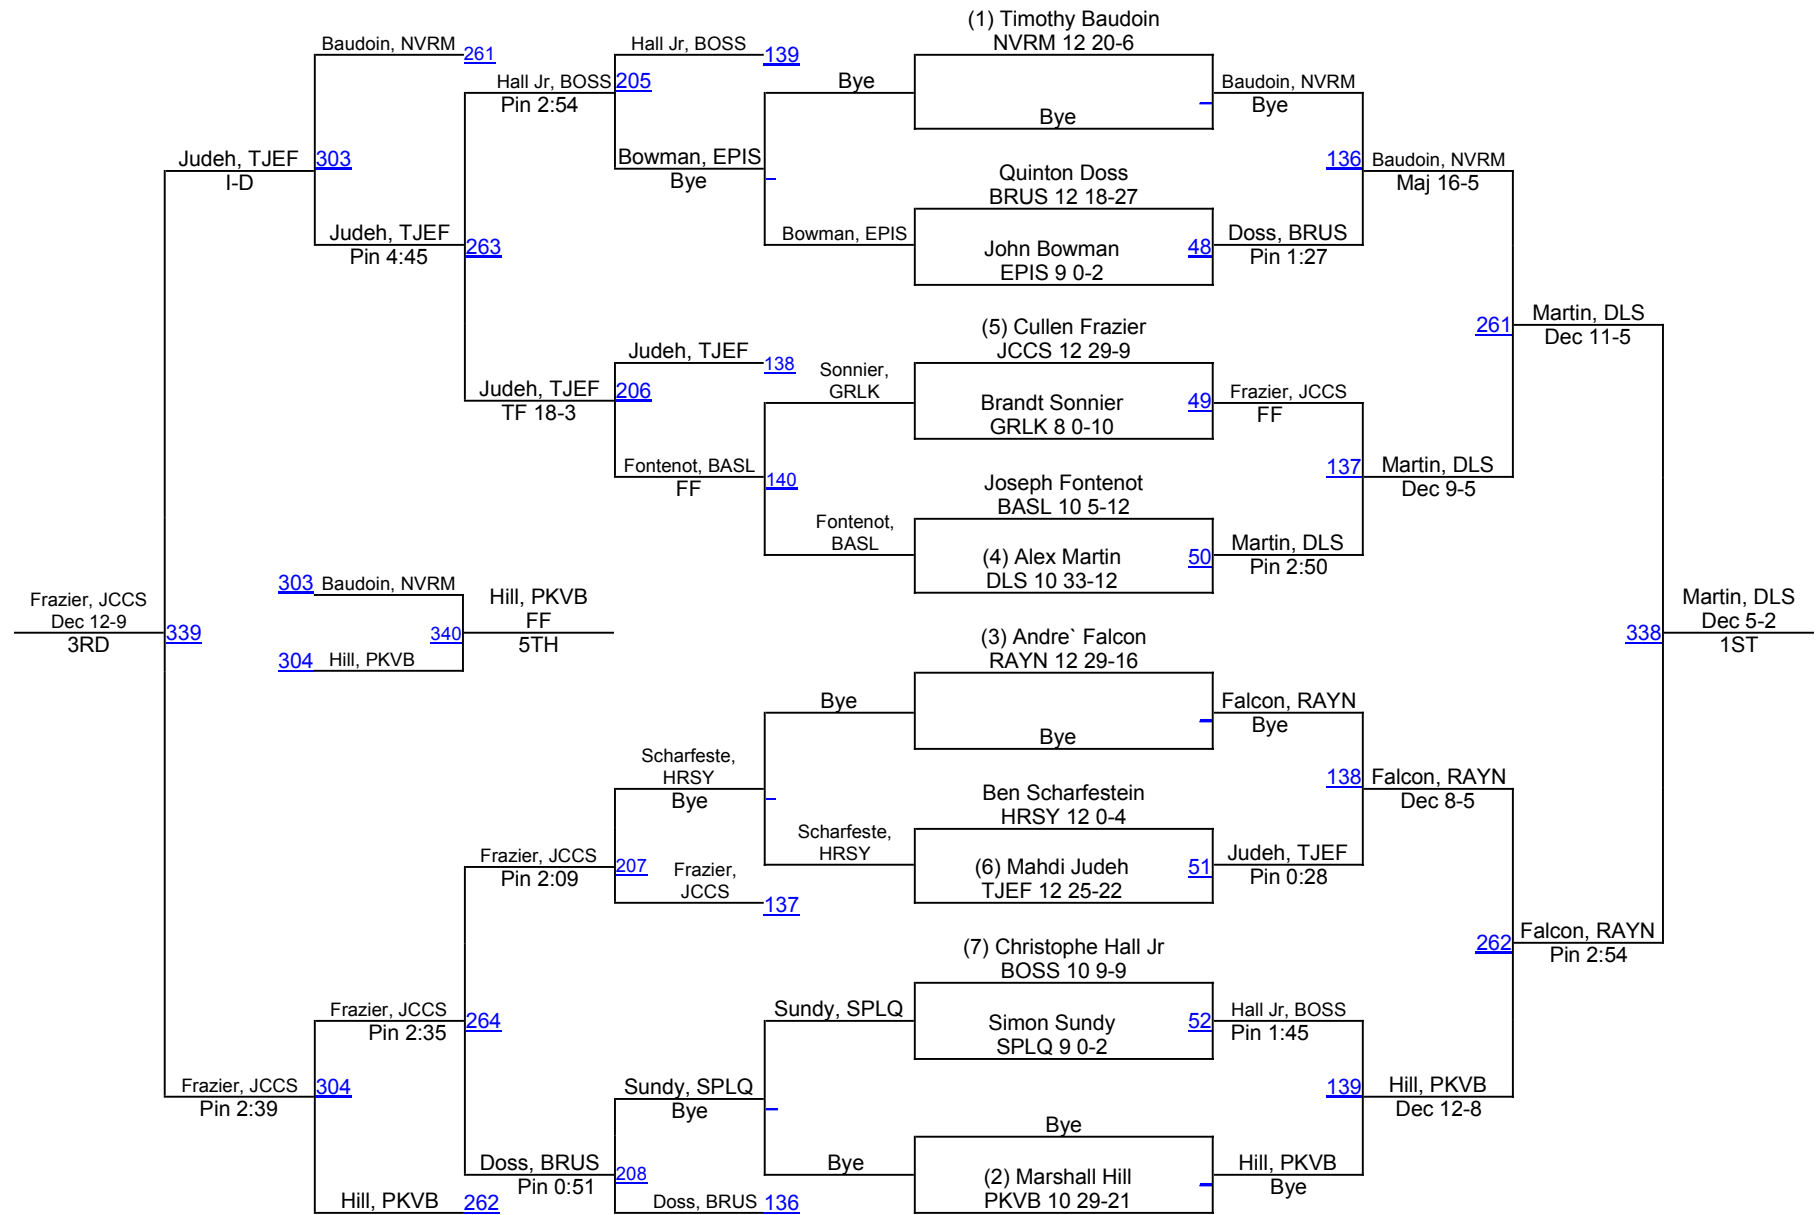

D 3 132

LHSAA State Wrestling Championships

D 3 145

D 3 145

LHSAA State Wrestling Championships

D 3 152

D 3 170

LHSAA State Wrestling Championships