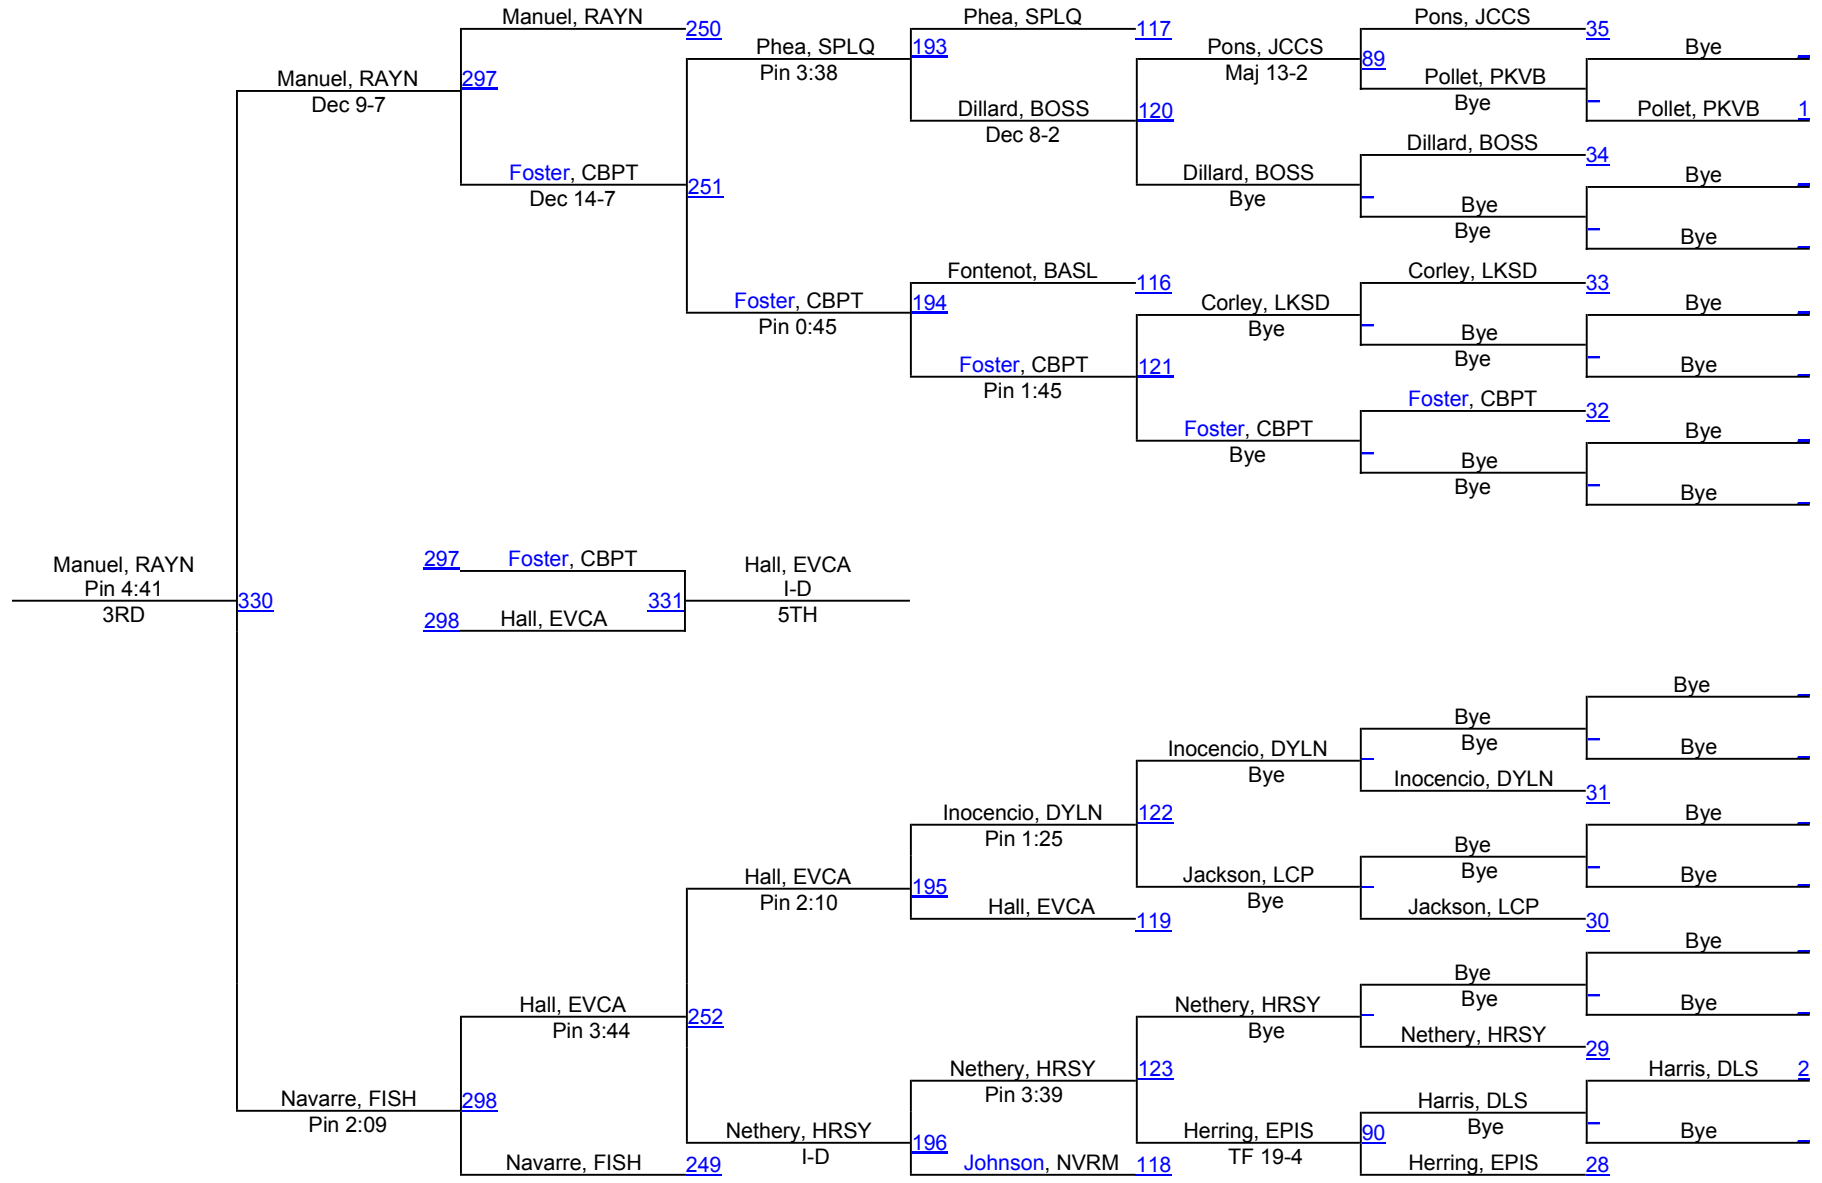

LHSAA State Wrestling Championships

D 3 106

LHSAA State Wrestling Championships

D 3 113

LHSAA State Wrestling Championships

D 3 126

LHSAA State Wrestling Championships

D 3 132

D 3 132

LHSAA State Wrestling Championships

D 3 145

D 3 145

LHSAA State Wrestling Championships

D 3 152

D 3 170

LHSAA State Wrestling Championships

D 3 195

LHSAA State Wrestling Championships

D 3 220

LHSAA State Wrestling Championships

D 3 285