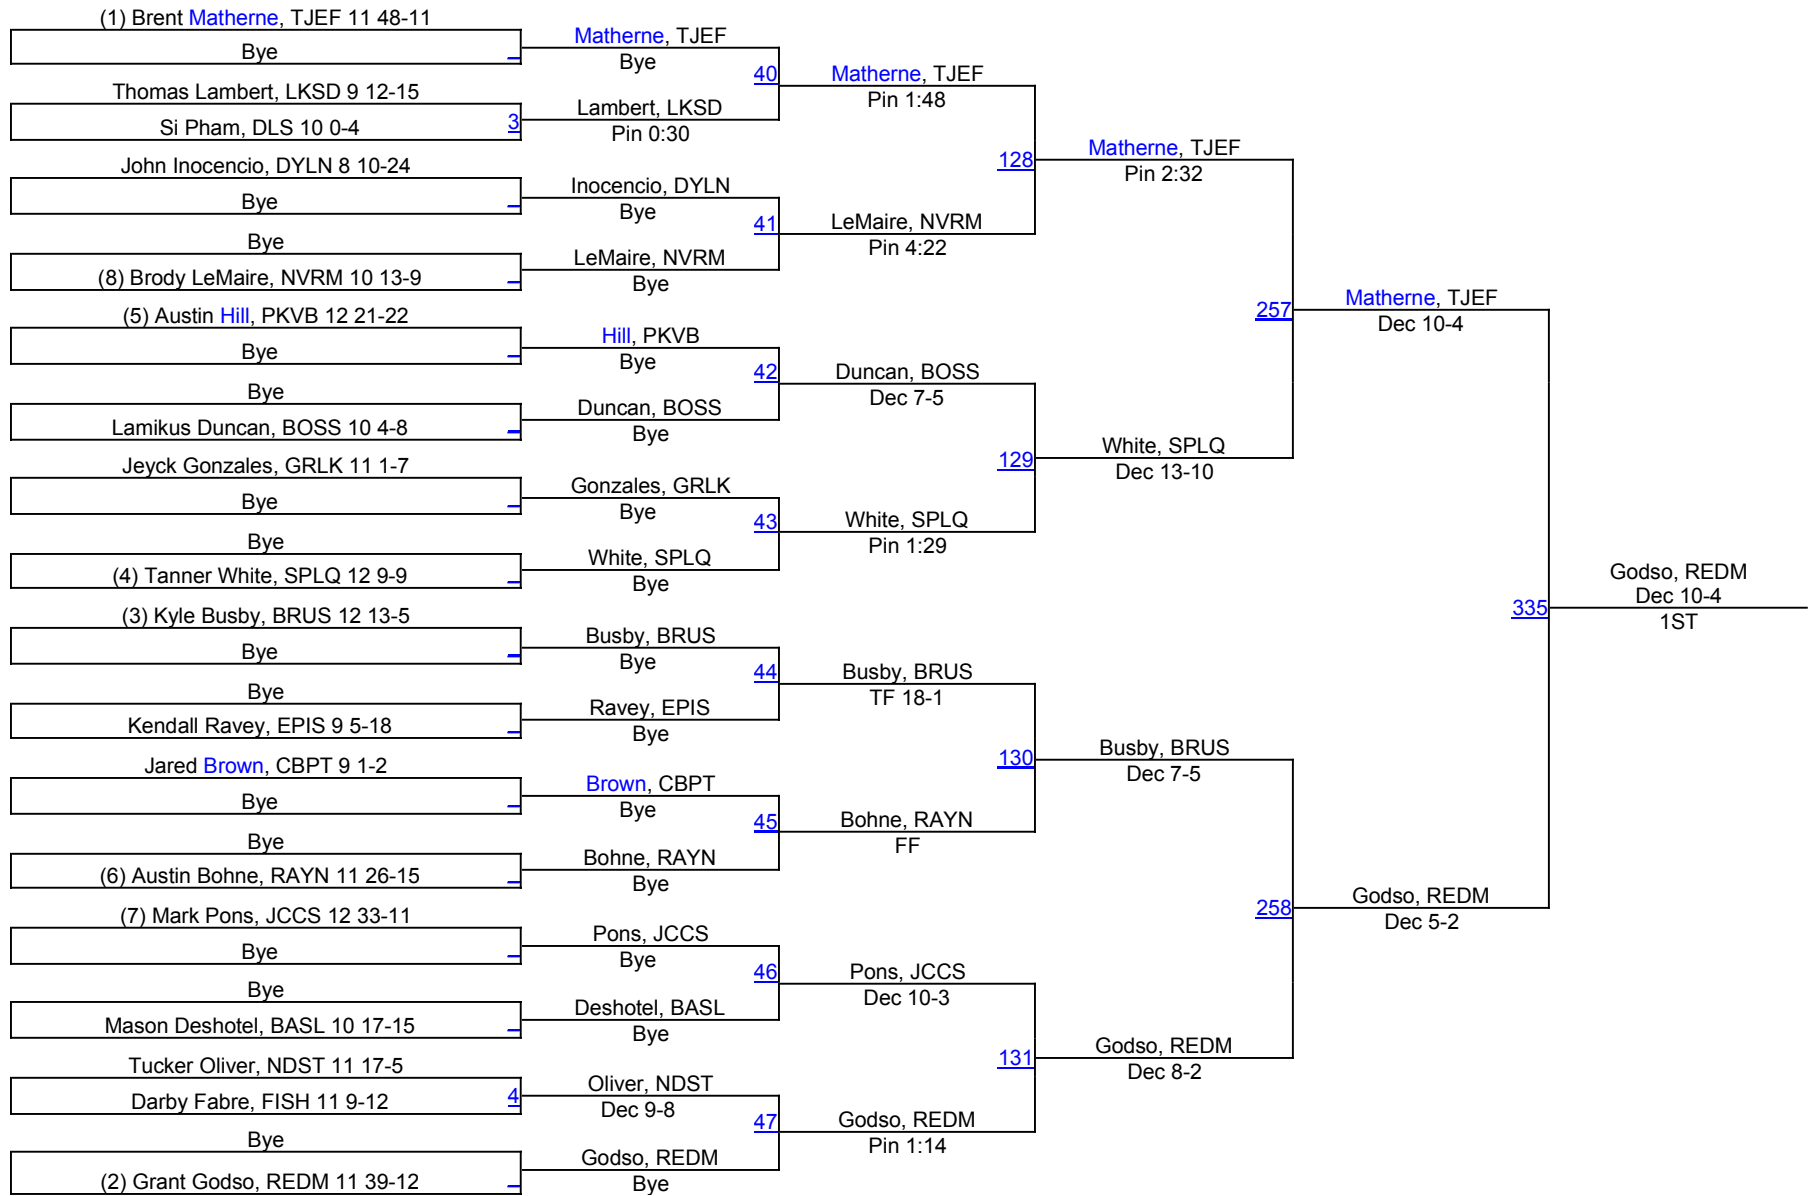

LHSAA State Wrestling Championships

D 3 106

LHSAA State Wrestling Championships

D 3 113

LHSAA State Wrestling Championships

D 3 126

LHSAA State Wrestling Championships

D 3 132

D 3 132

LHSAA State Wrestling Championships

D 3 145

D 3 145

LHSAA State Wrestling Championships

D 3 152

D 3 170

LHSAA State Wrestling Championships