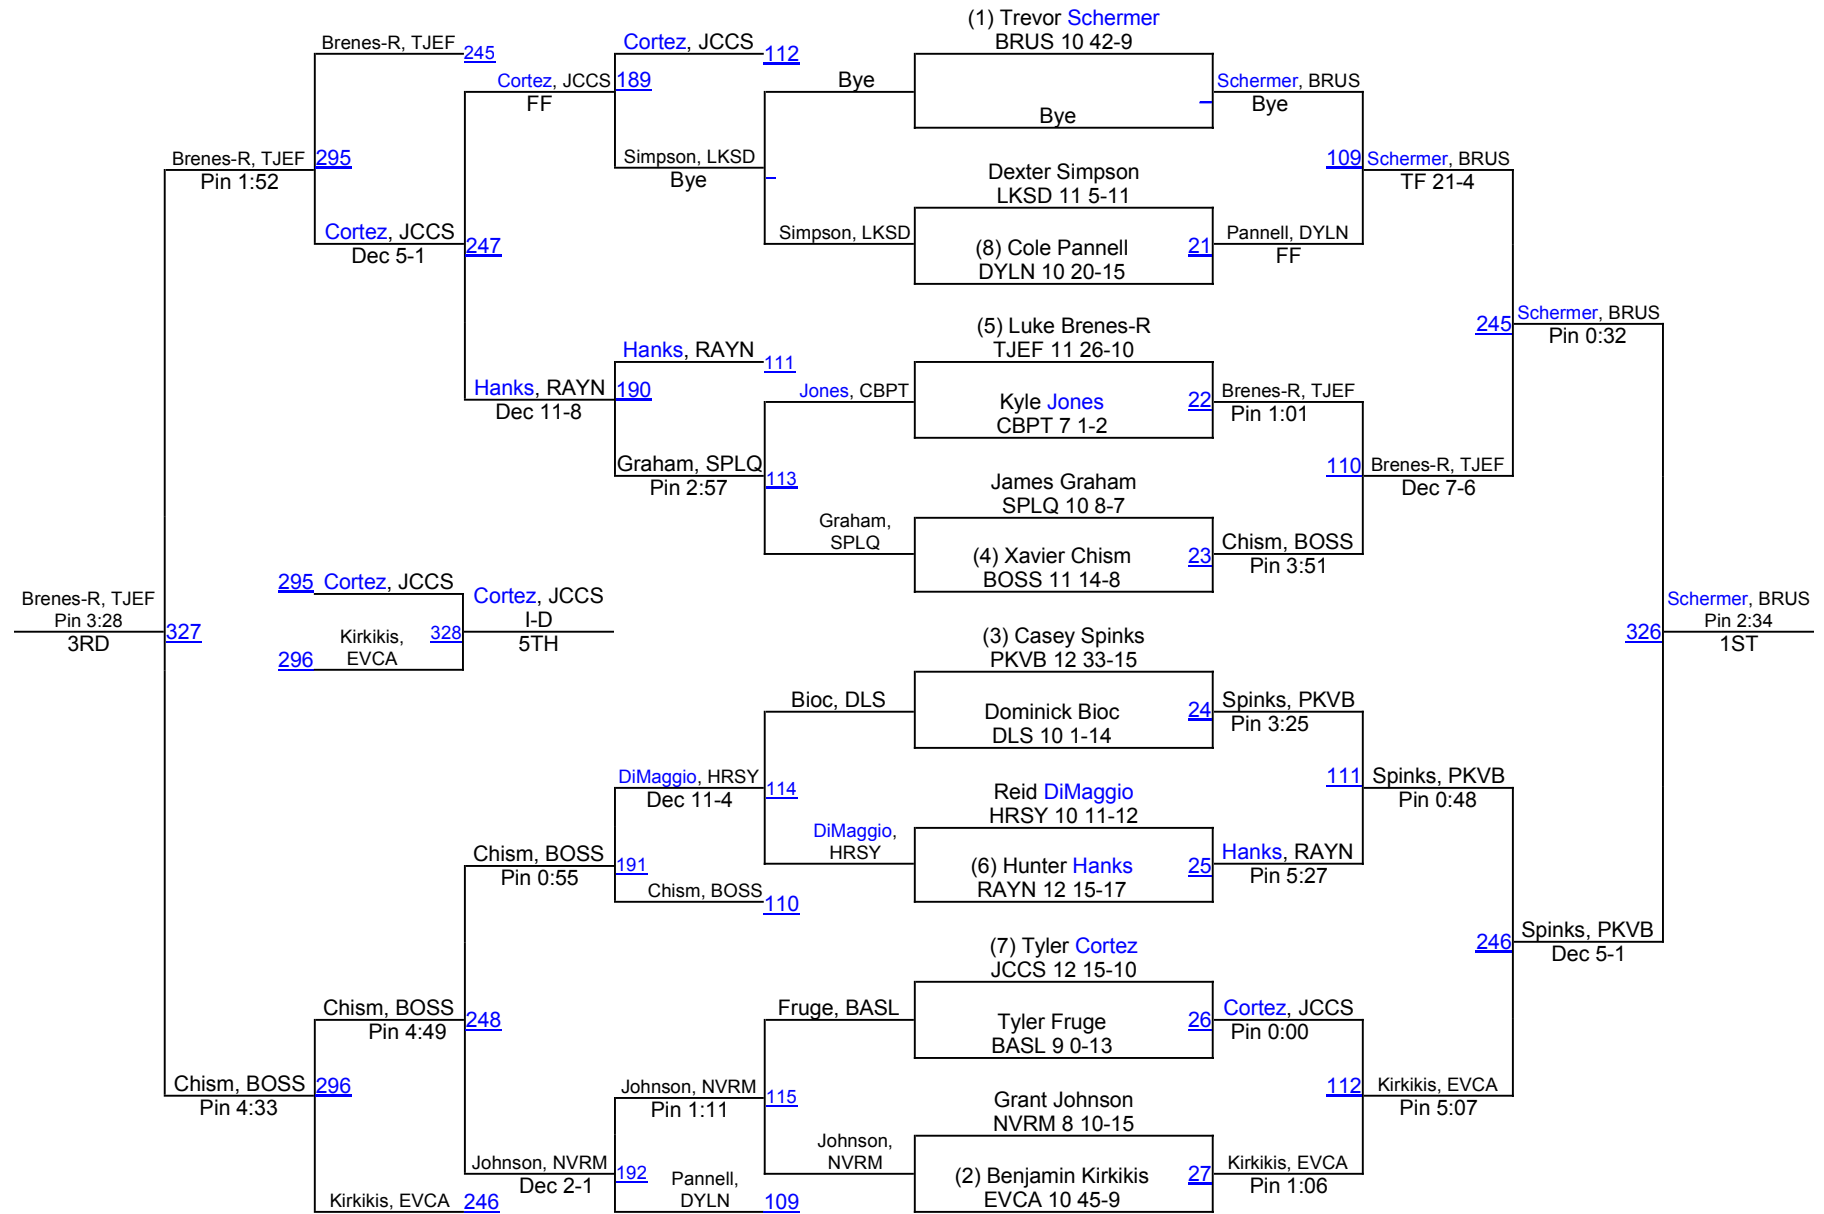

LHSAA State Wrestling Championships

D 3 106

LHSAA State Wrestling Championships

D 3 113

LHSAA State Wrestling Championships

D 3 126

LHSAA State Wrestling Championships

D 3 132

D 3 132

LHSAA State Wrestling Championships

D 3 145

D 3 145

LHSAA State Wrestling Championships

D 3 152

D 3 170

LHSAA State Wrestling Championships