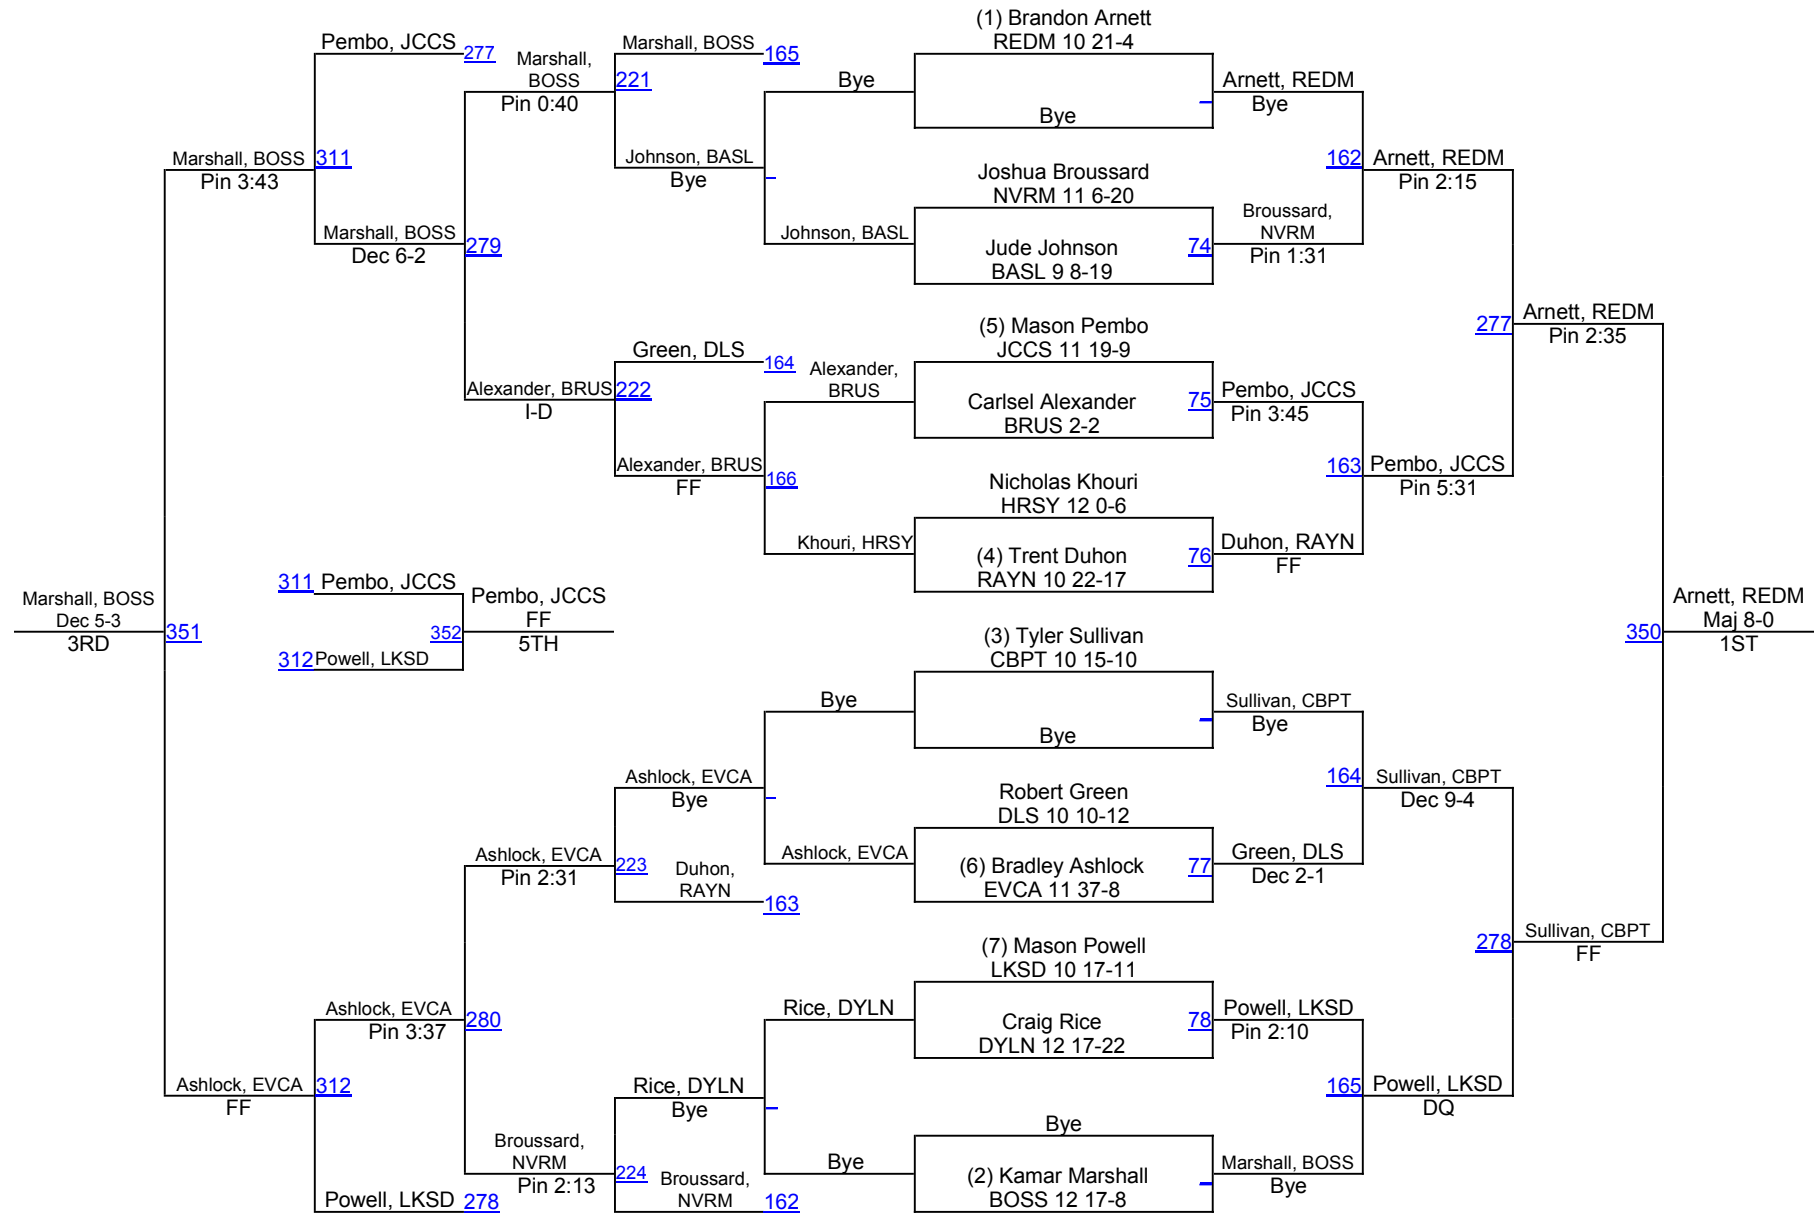

LHSAA State Wrestling Championships

D 3 195