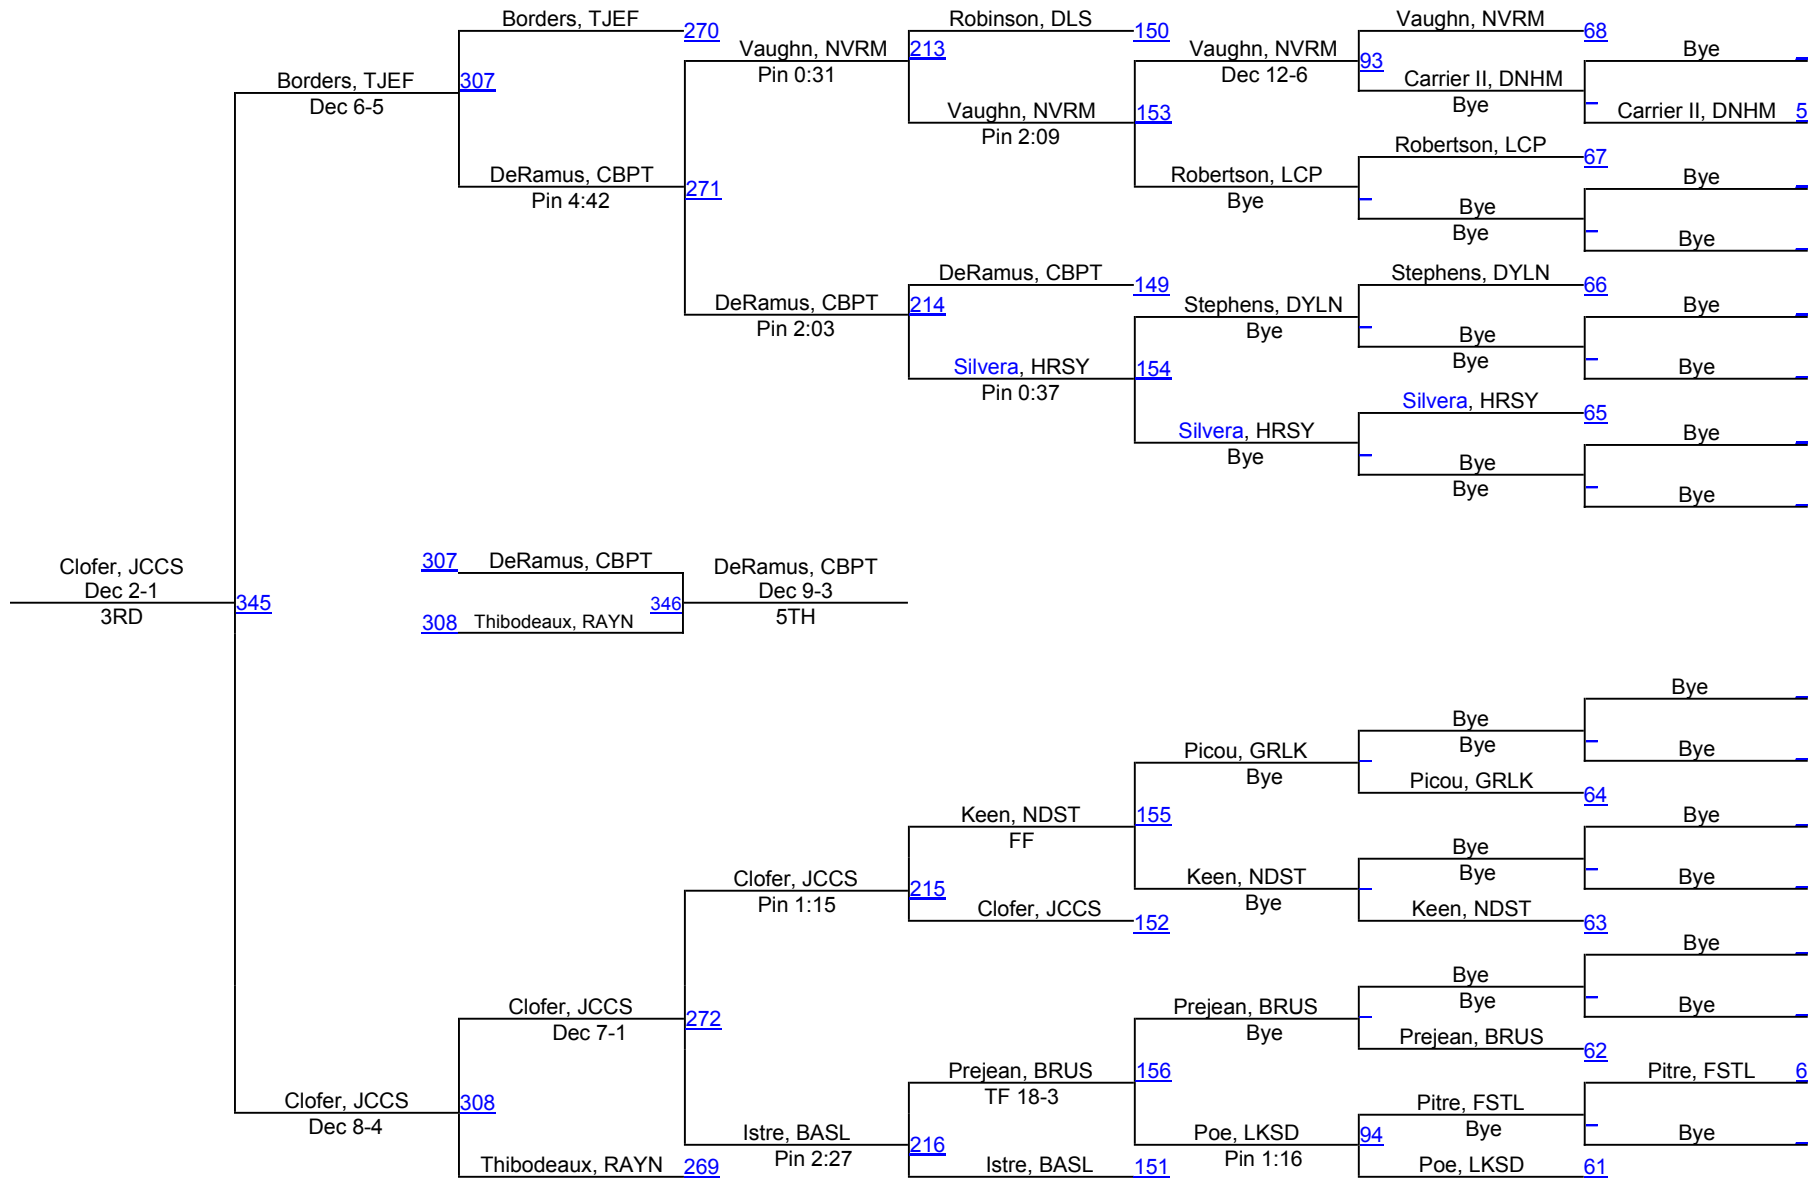

D 3 132

LHSAA State Wrestling Championships

D 3 145

D 3 145

LHSAA State Wrestling Championships

D 3 152

D 3 170

LHSAA State Wrestling Championships