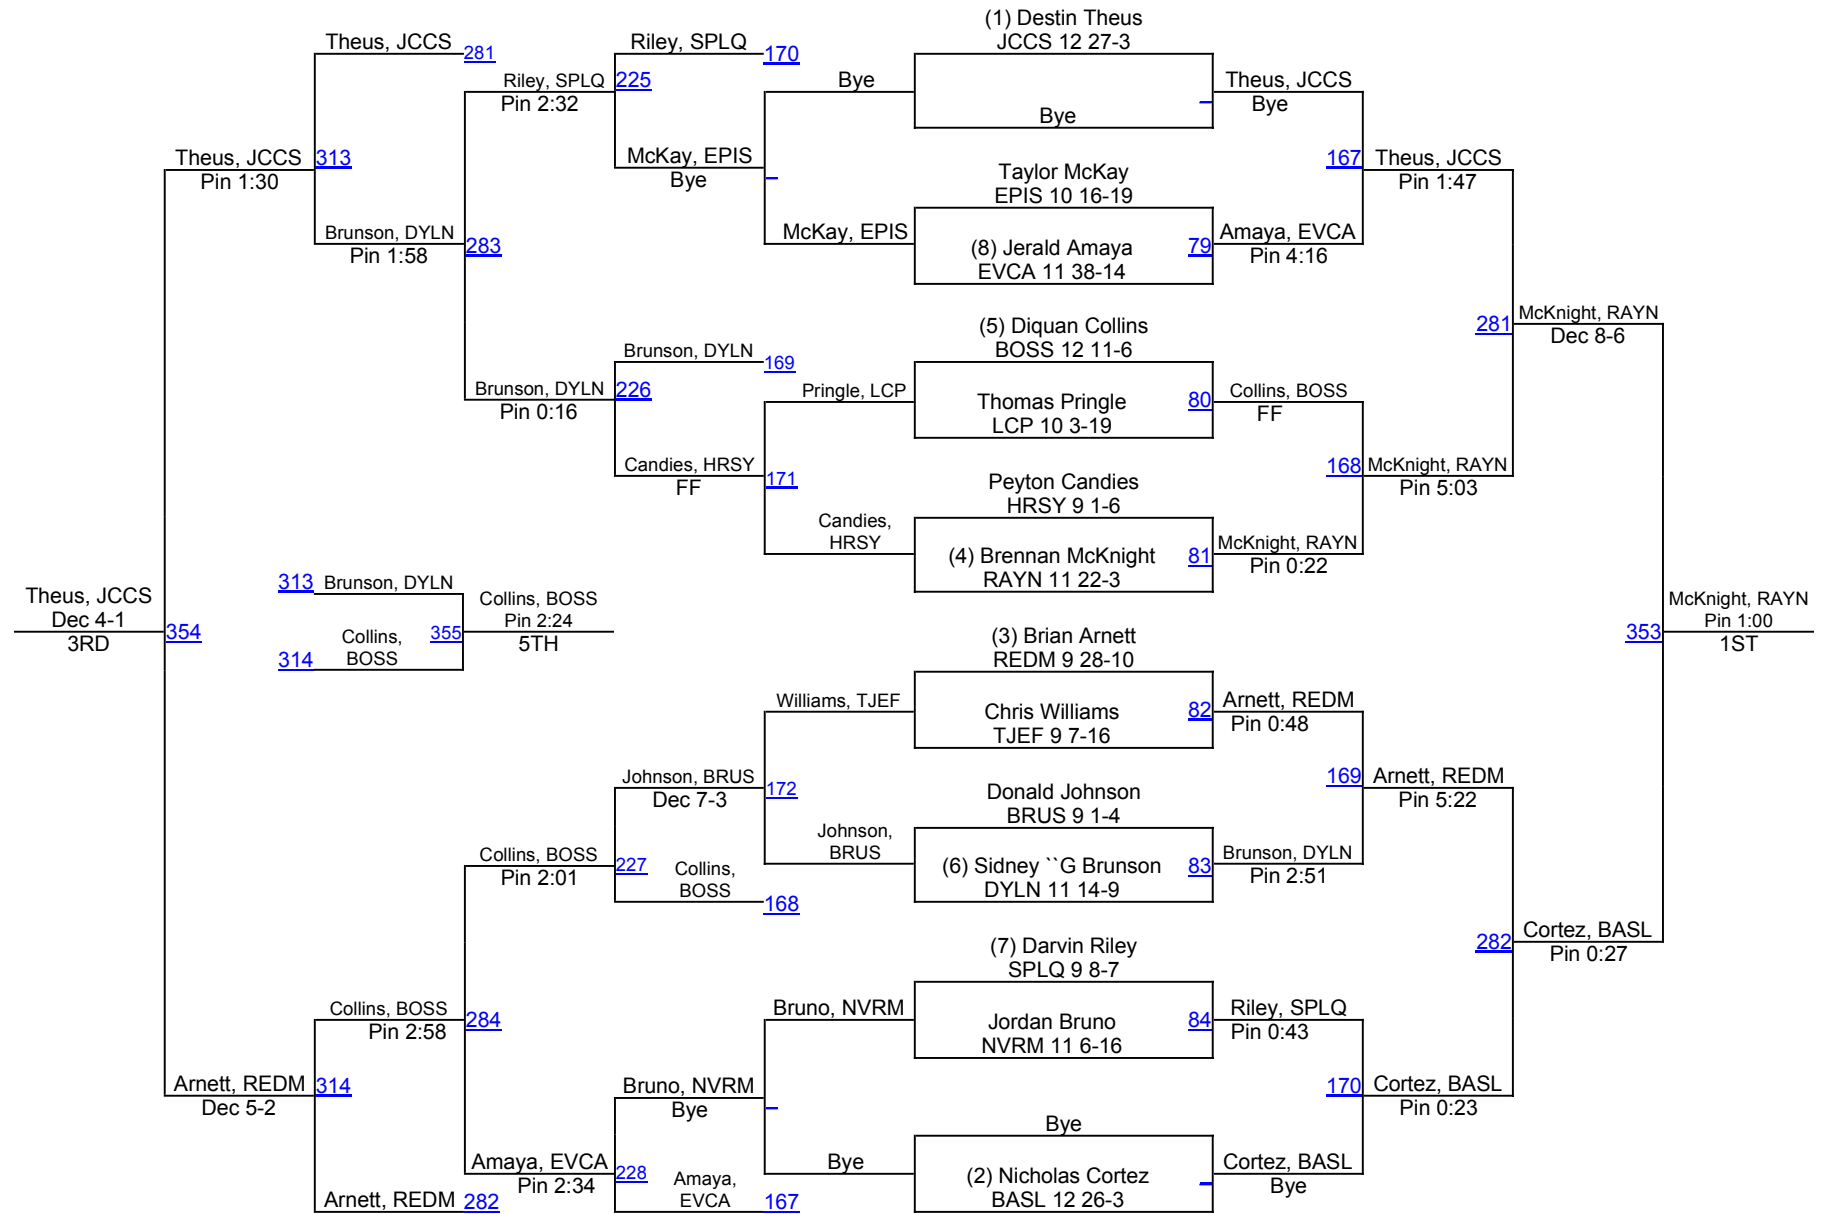

LHSAA State Wrestling Championships

D 3 220