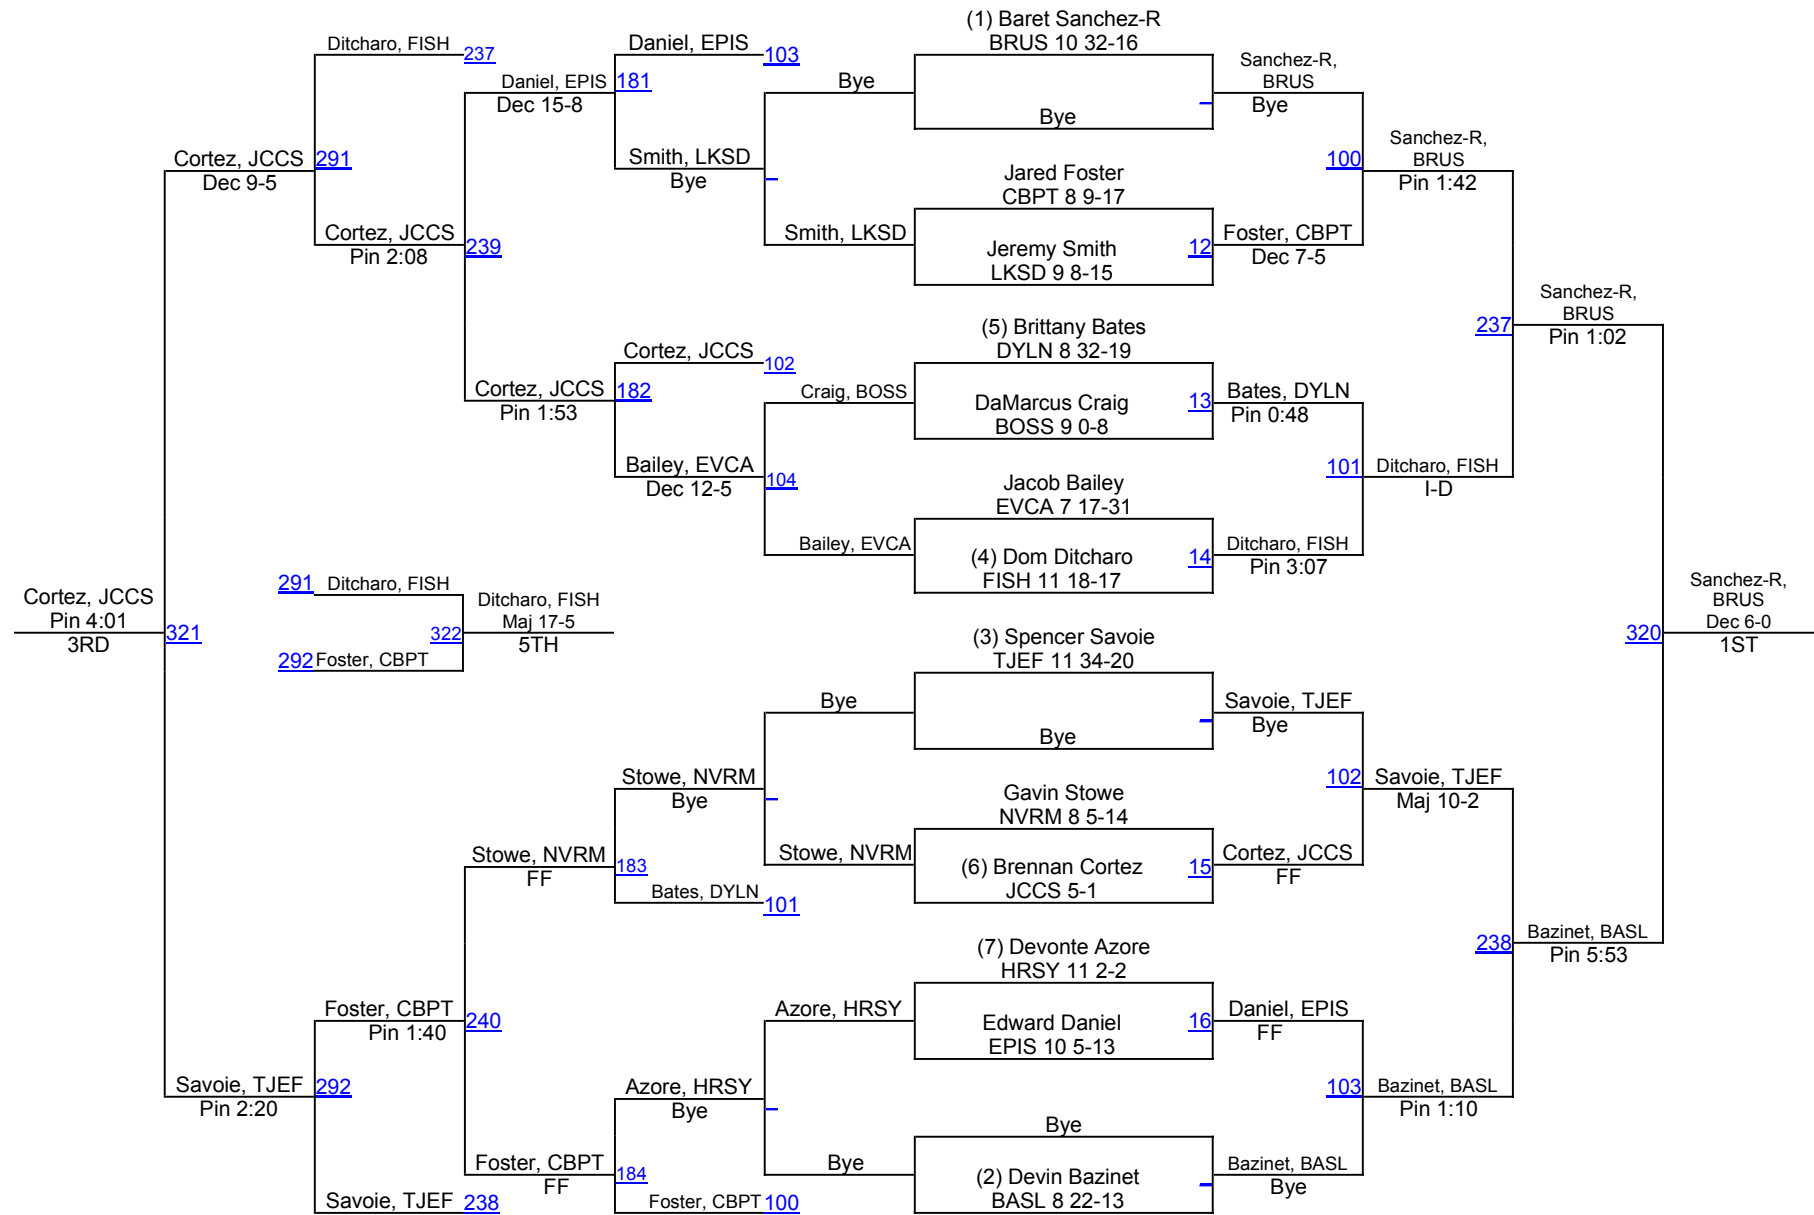

LHSAA State Wrestling Championships

D 3 106

LHSAA State Wrestling Championships

D 3 113

LHSAA State Wrestling Championships

D 3 126

LHSAA State Wrestling Championships

D 3 132

D 3 132

LHSAA State Wrestling Championships

D 3 145

D 3 145

LHSAA State Wrestling Championships

D 3 152

D 3 170

LHSAA State Wrestling Championships