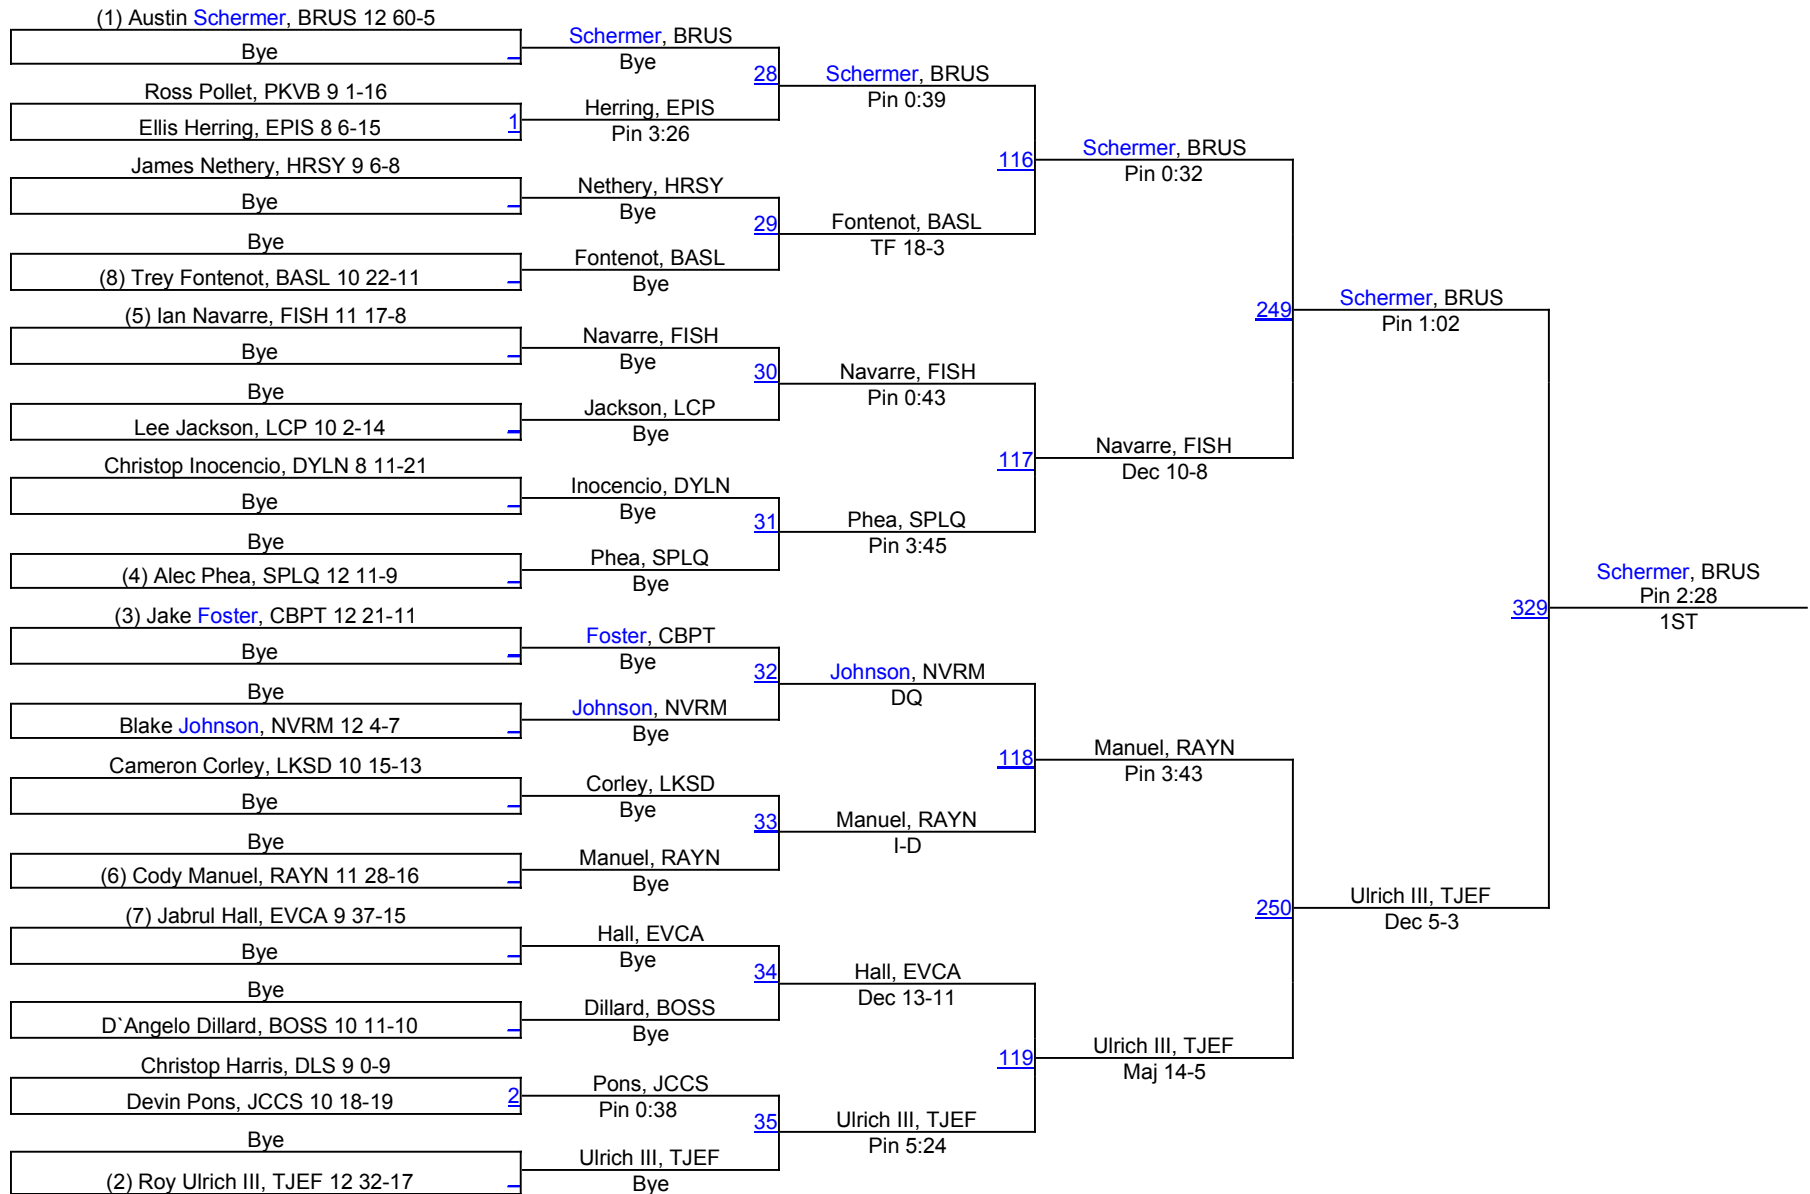

LHSAA State Wrestling Championships

D 3 106

LHSAA State Wrestling Championships

D 3 113

LHSAA State Wrestling Championships

D 3 126

LHSAA State Wrestling Championships

D 3 132

D 3 132

LHSAA State Wrestling Championships

D 3 145

D 3 145

LHSAA State Wrestling Championships

D 3 152

D 3 170

LHSAA State Wrestling Championships