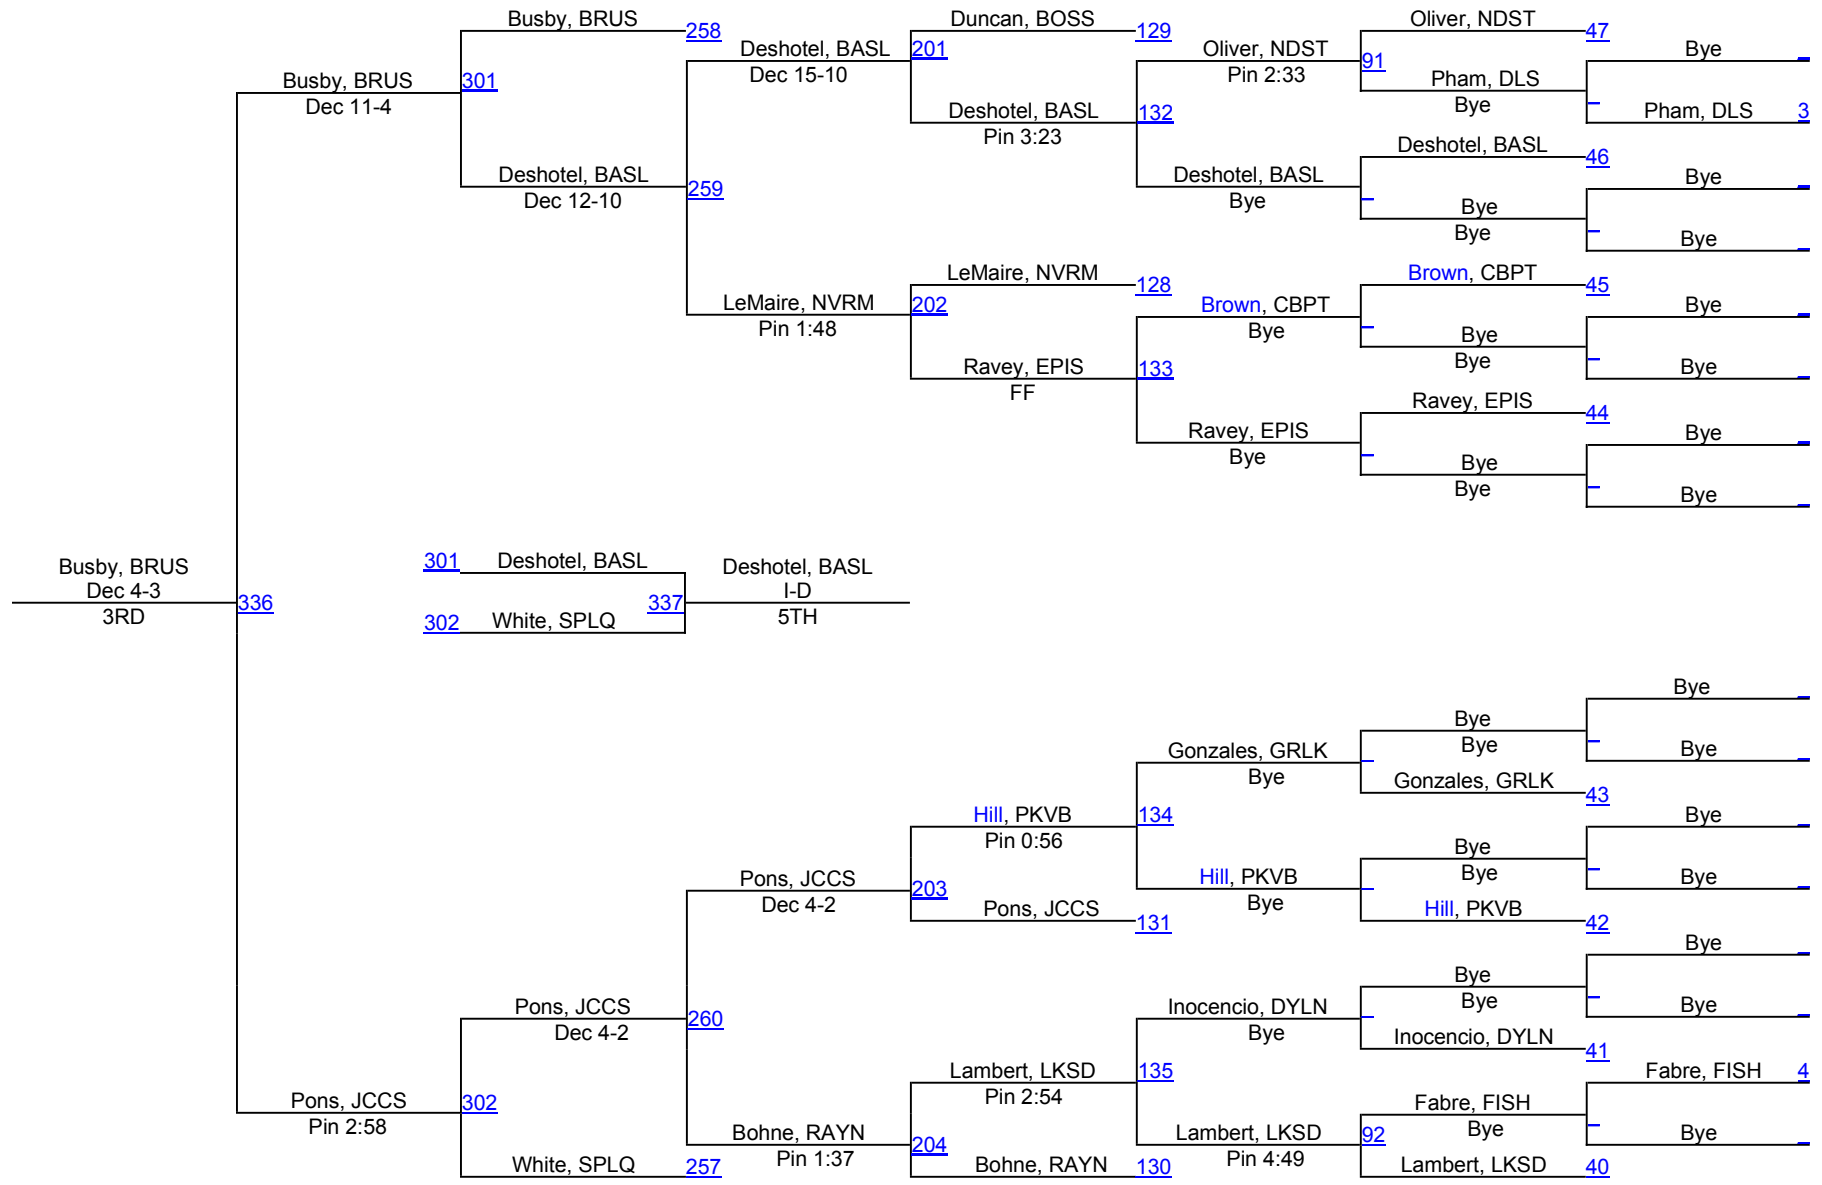

D 3 132

LHSAA State Wrestling Championships

D 3 145

D 3 145

LHSAA State Wrestling Championships

D 3 152

D 3 170

LHSAA State Wrestling Championships