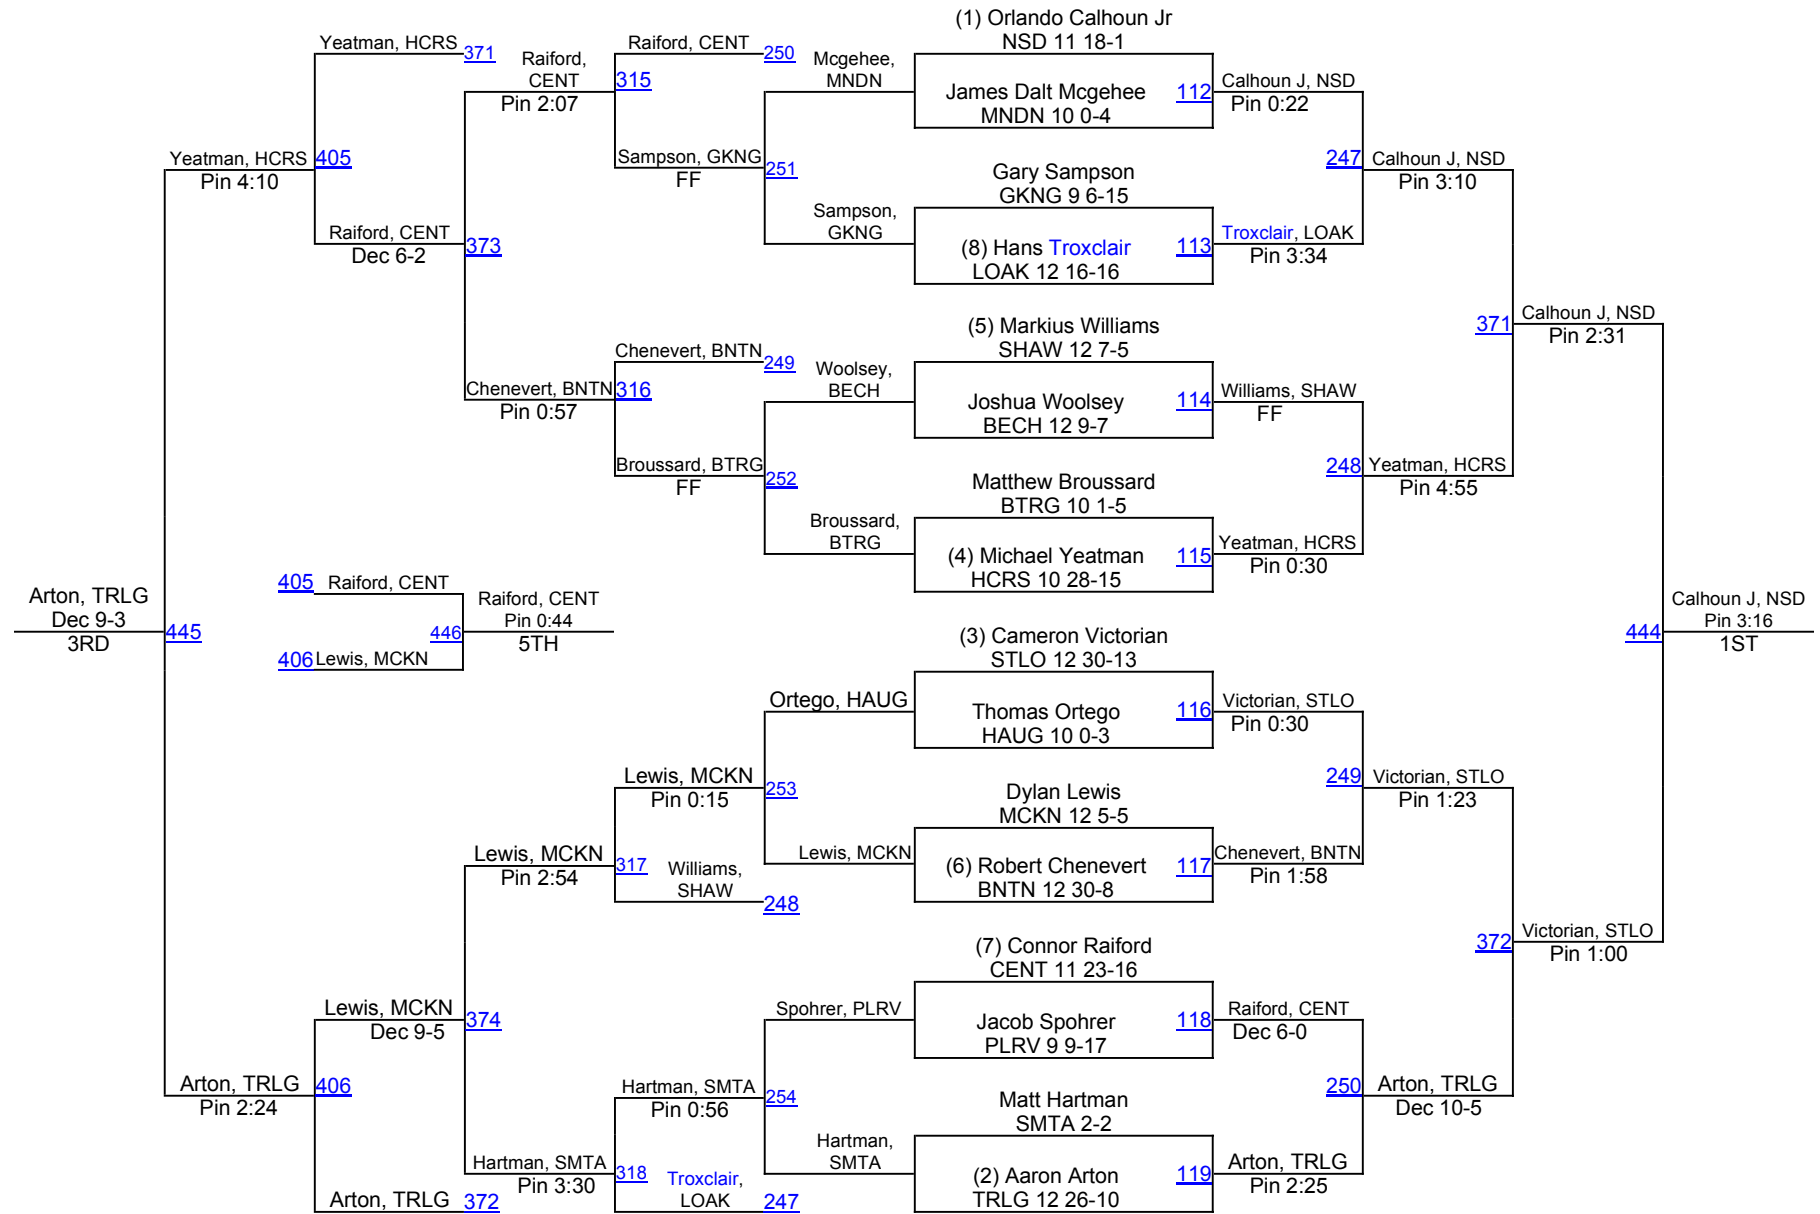

LHSAA State Wrestling Championships

D 2 195