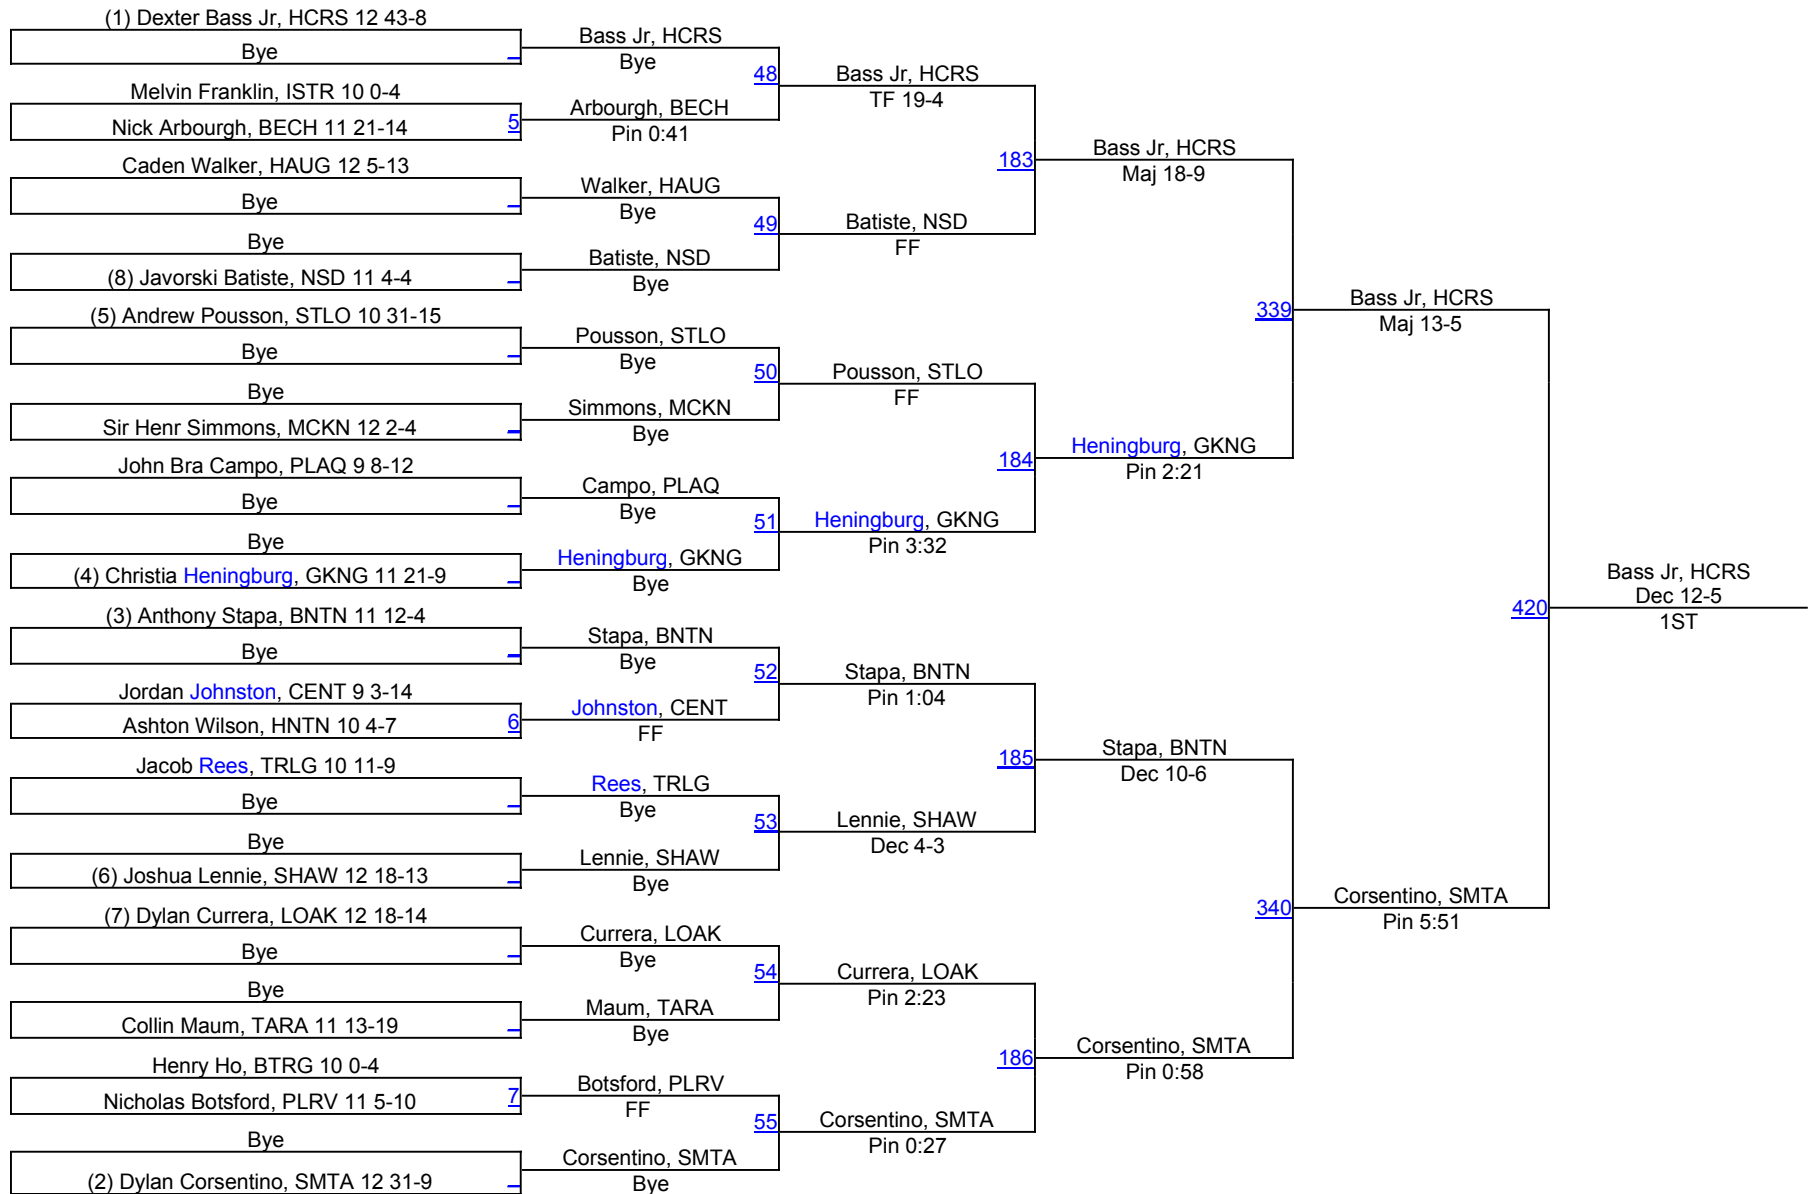

LHSAA State Wrestling Championships

D 2 106

LHSAA State Wrestling Championships

D 2 113

LHSAA State Wrestling Championships

D 2 120

D 2 120

LHSAA State Wrestling Championships

D 2 126

D 2 126

LHSAA State Wrestling Championships

D 2 138

LHSAA State Wrestling Championships

D 2 145

D 2 145

LHSAA State Wrestling Championships