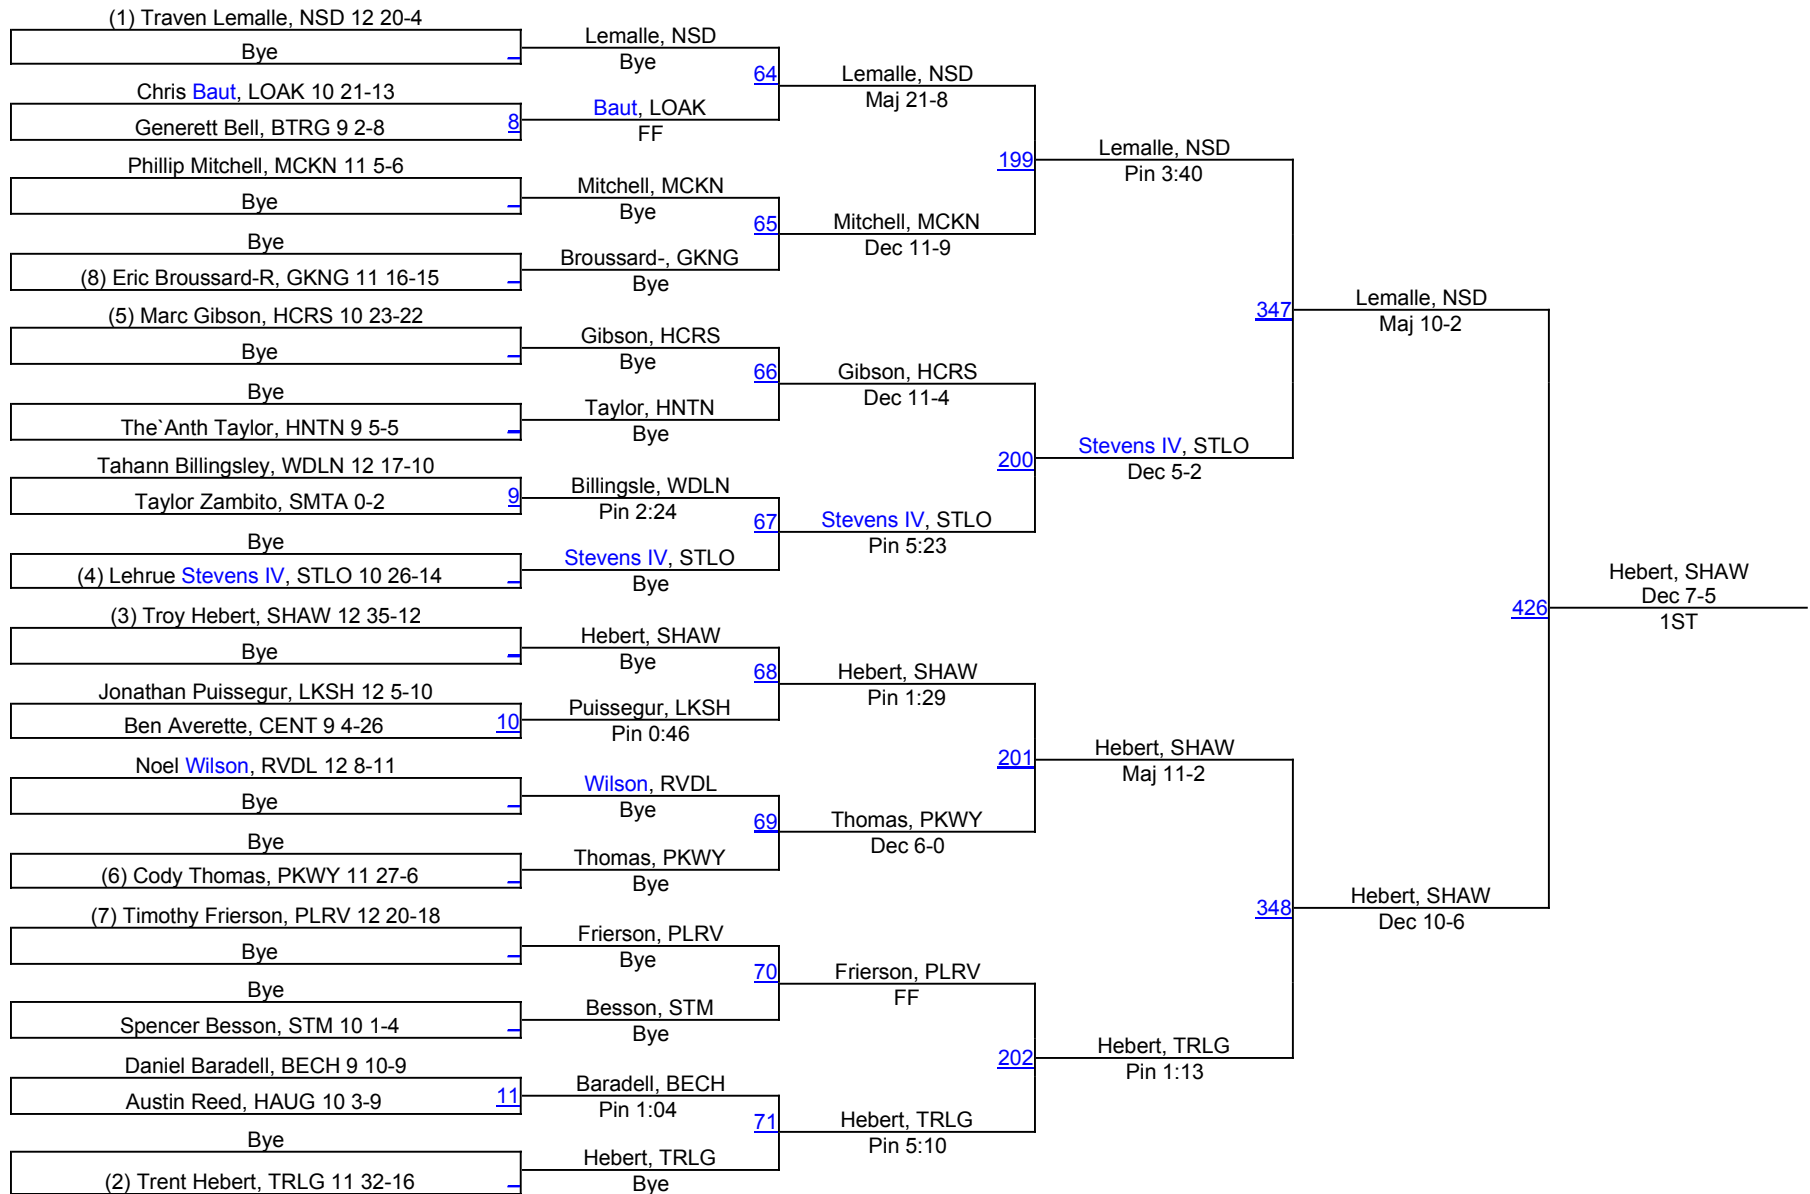

D 2 126

D 2 126

LHSAA State Wrestling Championships

D 2 138

LHSAA State Wrestling Championships

D 2 145

D 2 145

LHSAA State Wrestling Championships