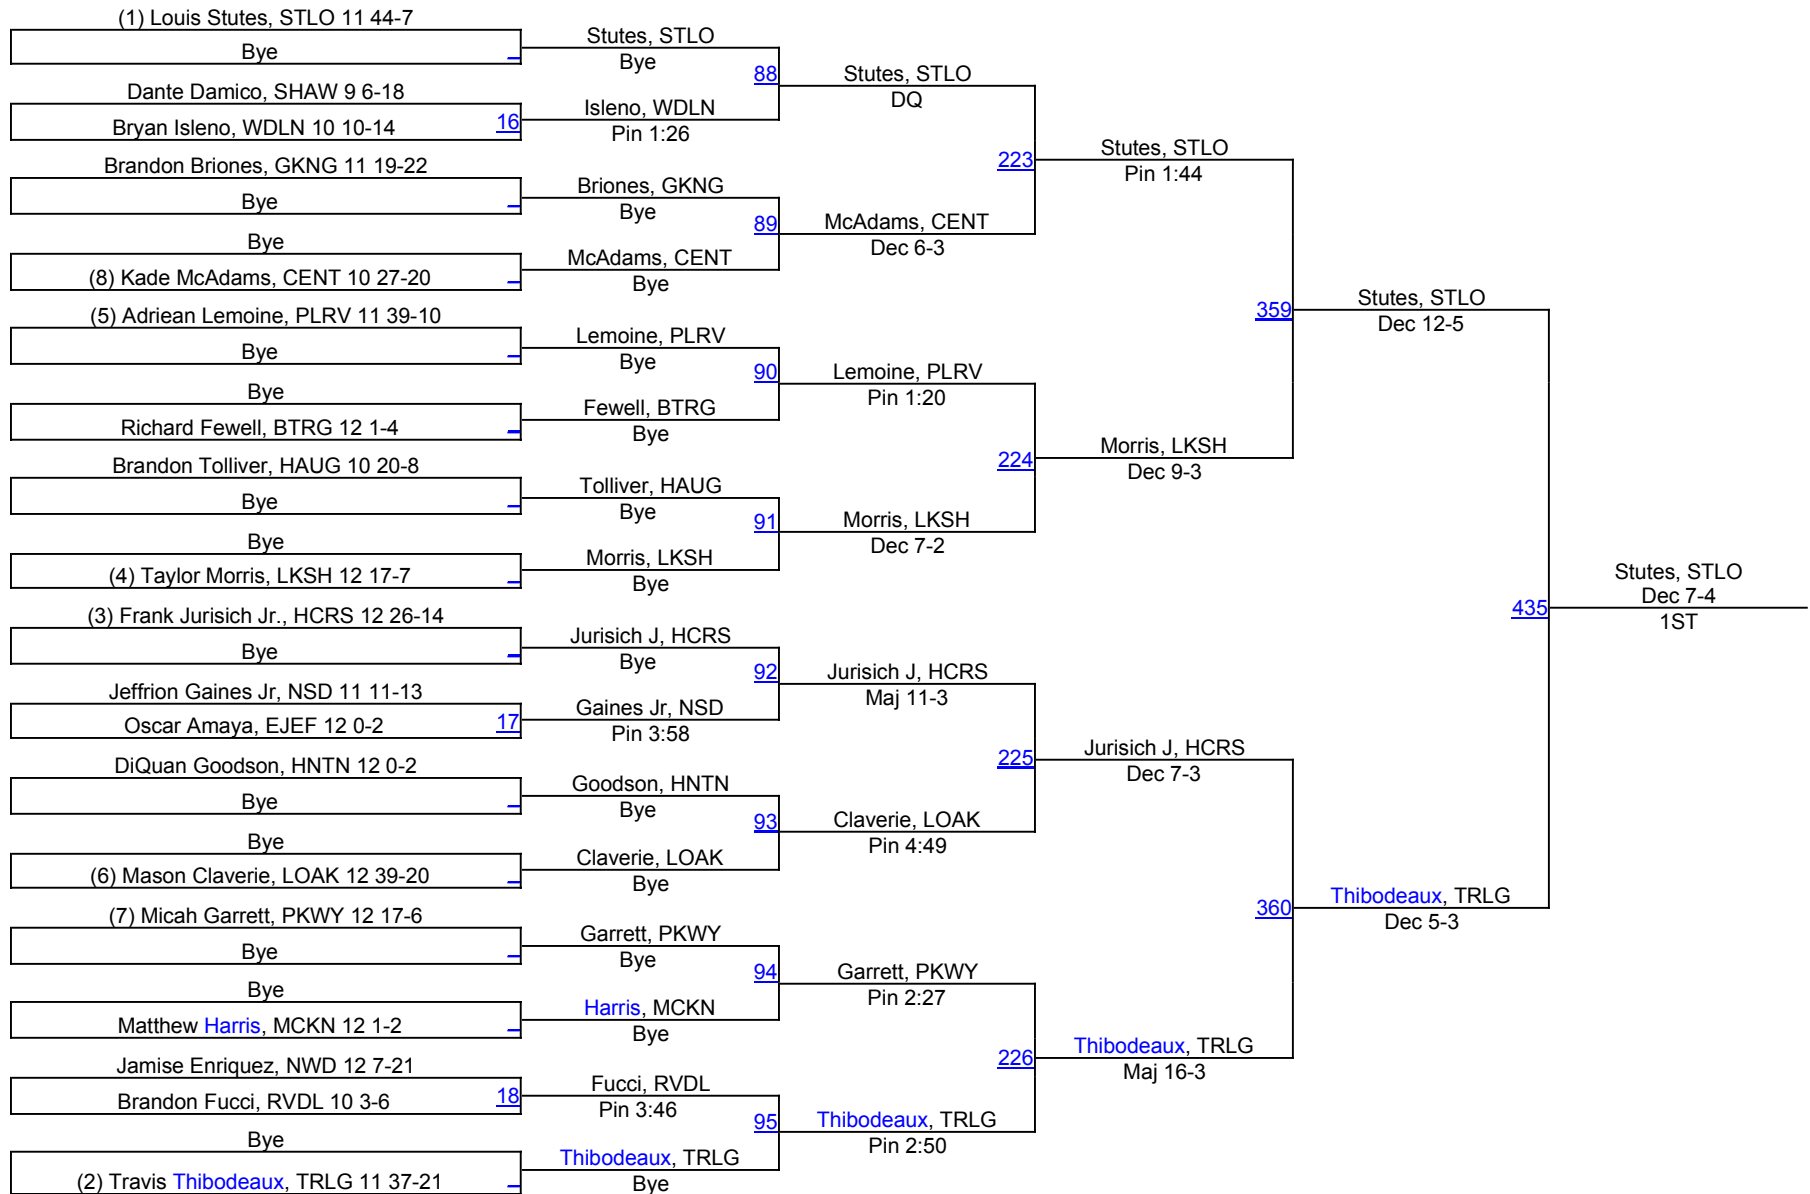

LHSAA State Wrestling Championships

D 2 160