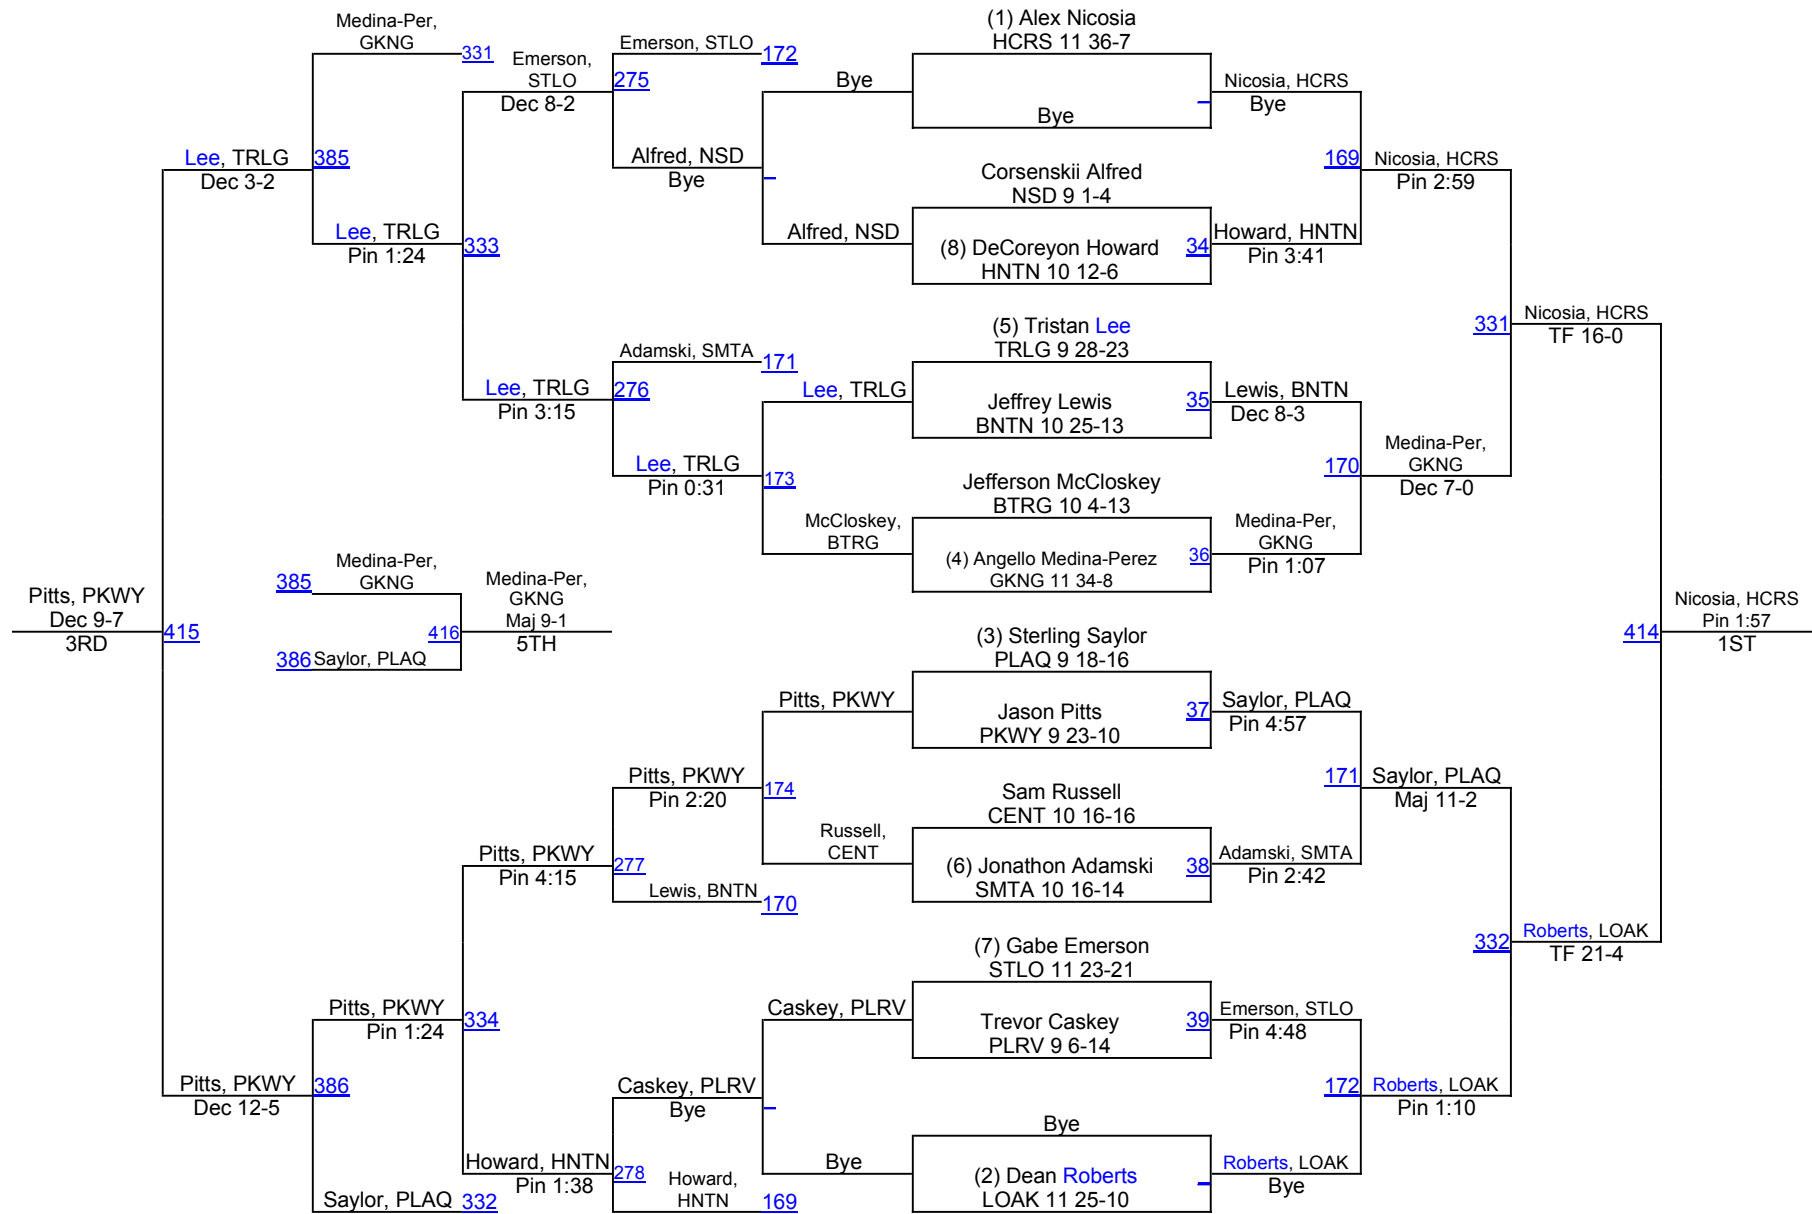

LHSAA State Wrestling Championships

D 2 106

LHSAA State Wrestling Championships

D 2 113

LHSAA State Wrestling Championships

D 2 120

D 2 120

LHSAA State Wrestling Championships

D 2 126

D 2 126

LHSAA State Wrestling Championships

D 2 138

LHSAA State Wrestling Championships

D 2 145

D 2 145

LHSAA State Wrestling Championships