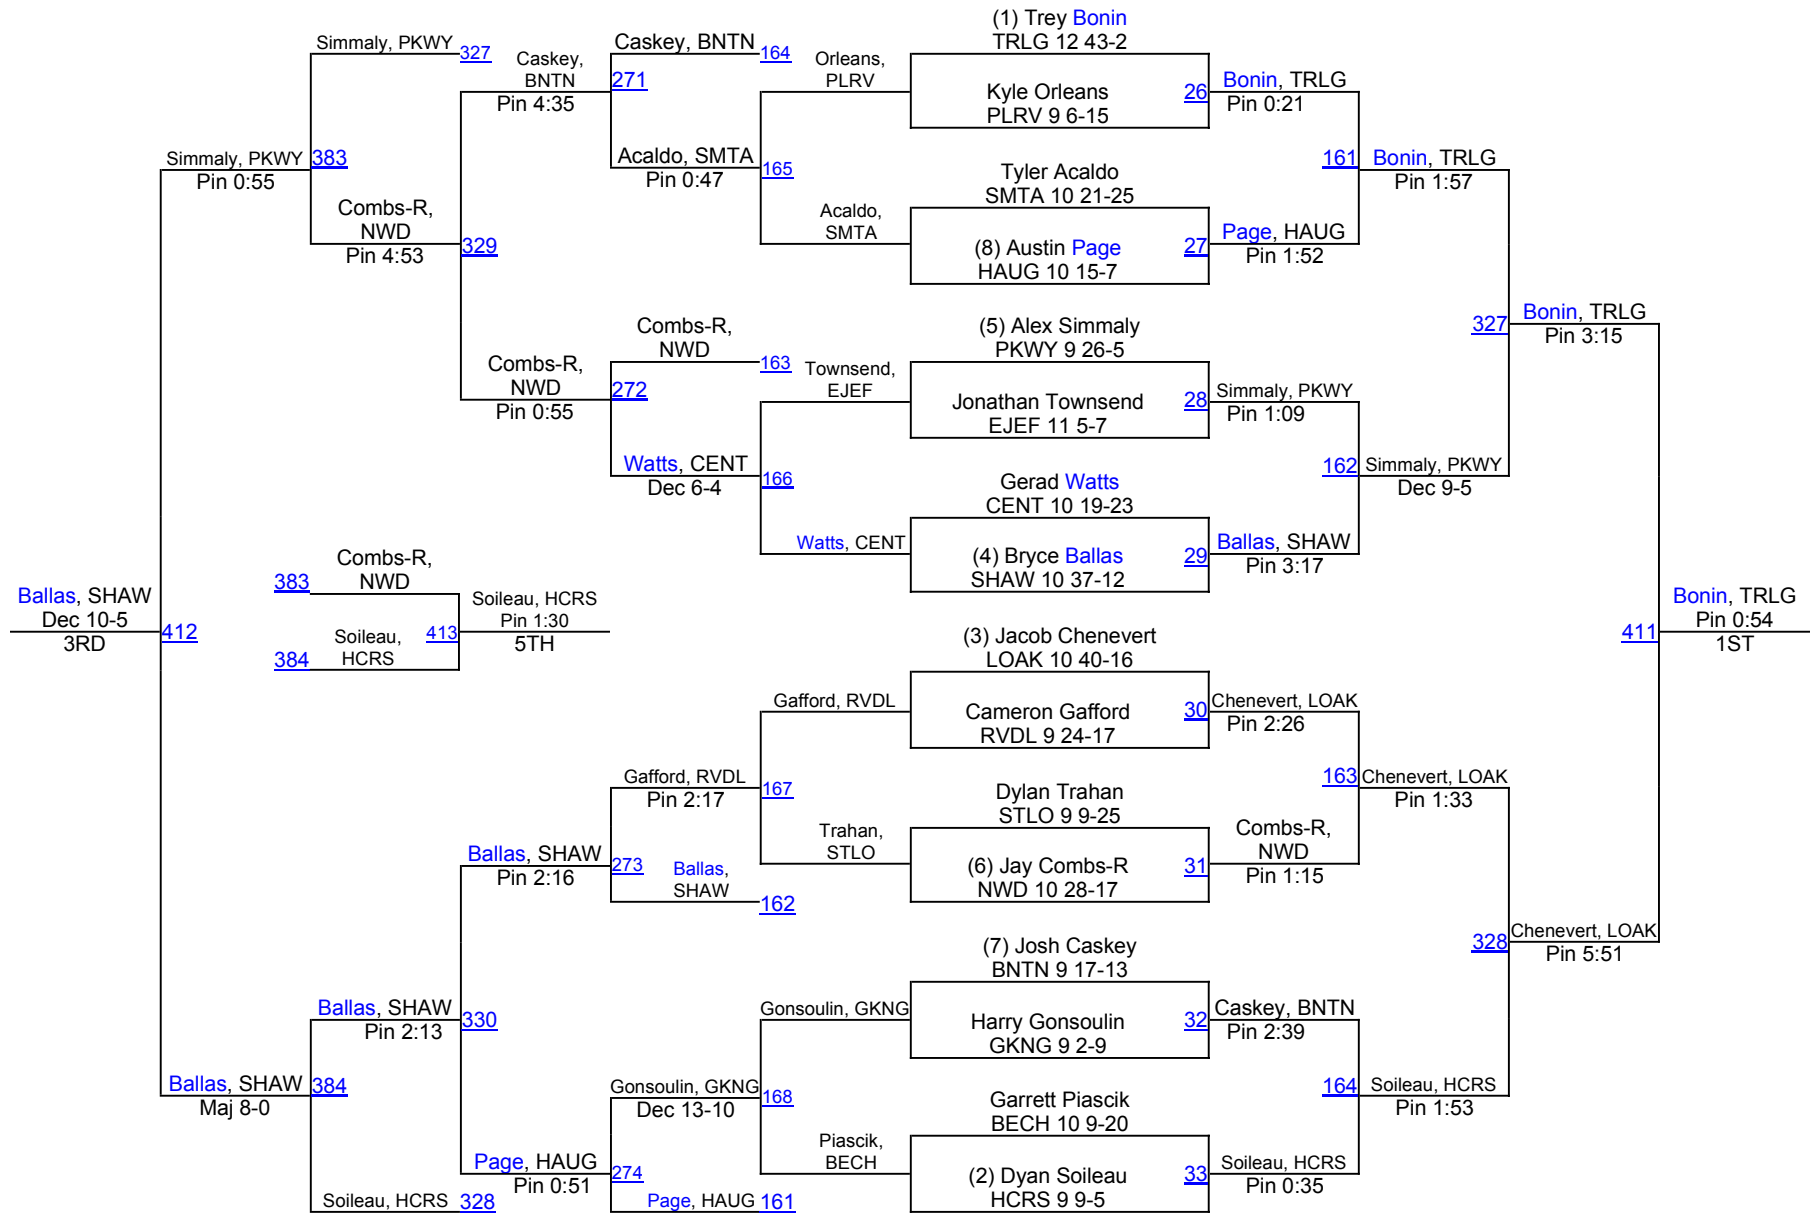

LHSAA State Wrestling Championships

D 2 106

LHSAA State Wrestling Championships

D 2 113

LHSAA State Wrestling Championships

D 2 120

D 2 120

LHSAA State Wrestling Championships

D 2 126

D 2 126

LHSAA State Wrestling Championships

D 2 138

LHSAA State Wrestling Championships

D 2 145

D 2 145

LHSAA State Wrestling Championships