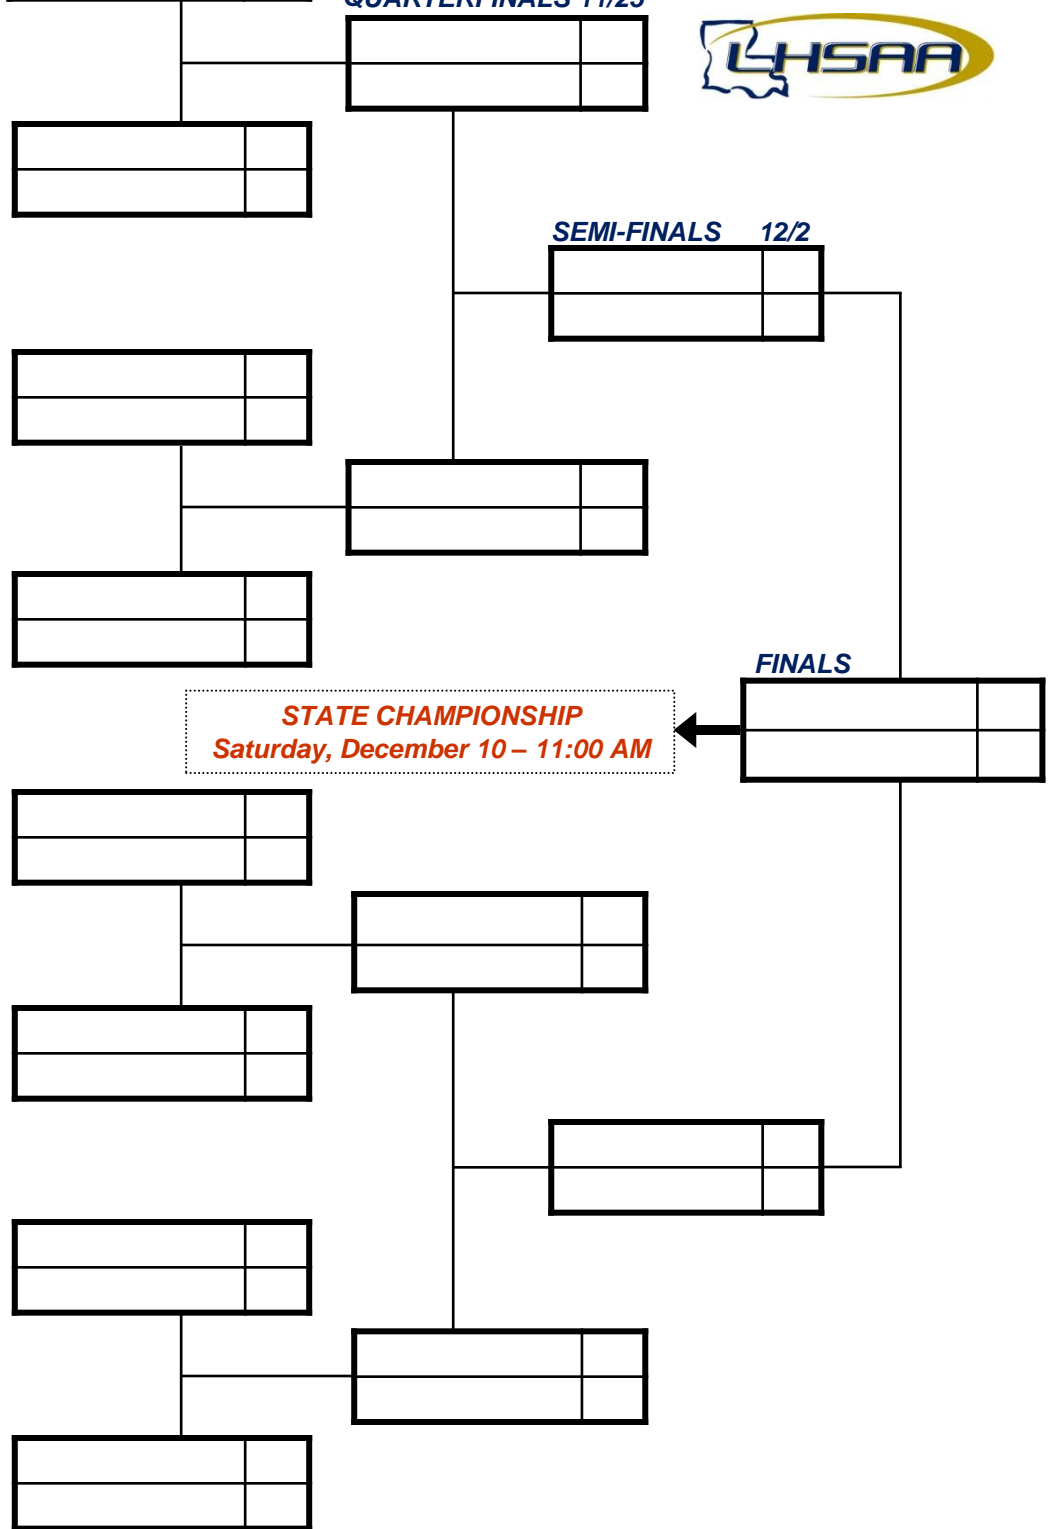

**STATE CHAMPIONSHIP**  
Saturday, December 10 – 11:00 AM