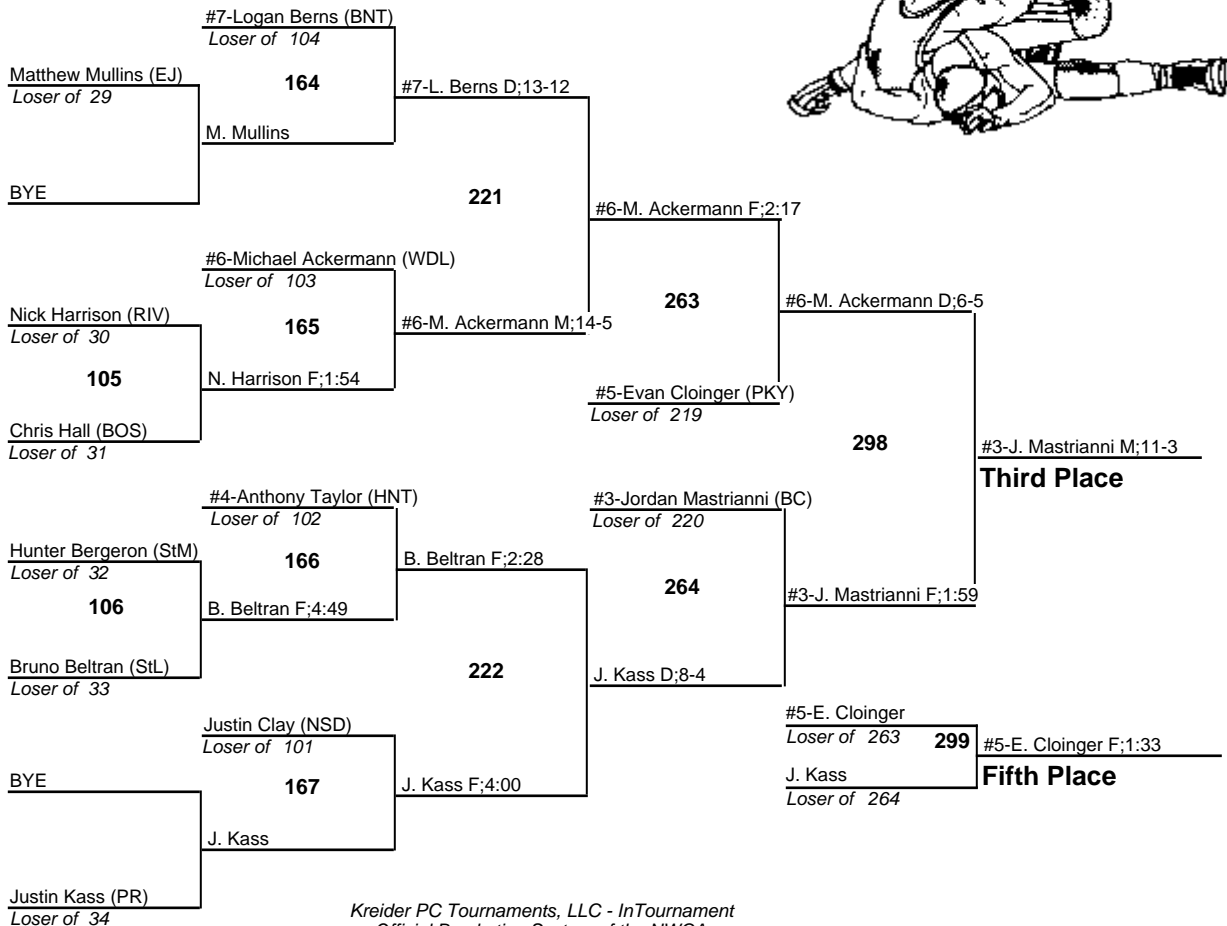

Louisiana State Wrestling Championships - Div II

140

11-12 February 2011