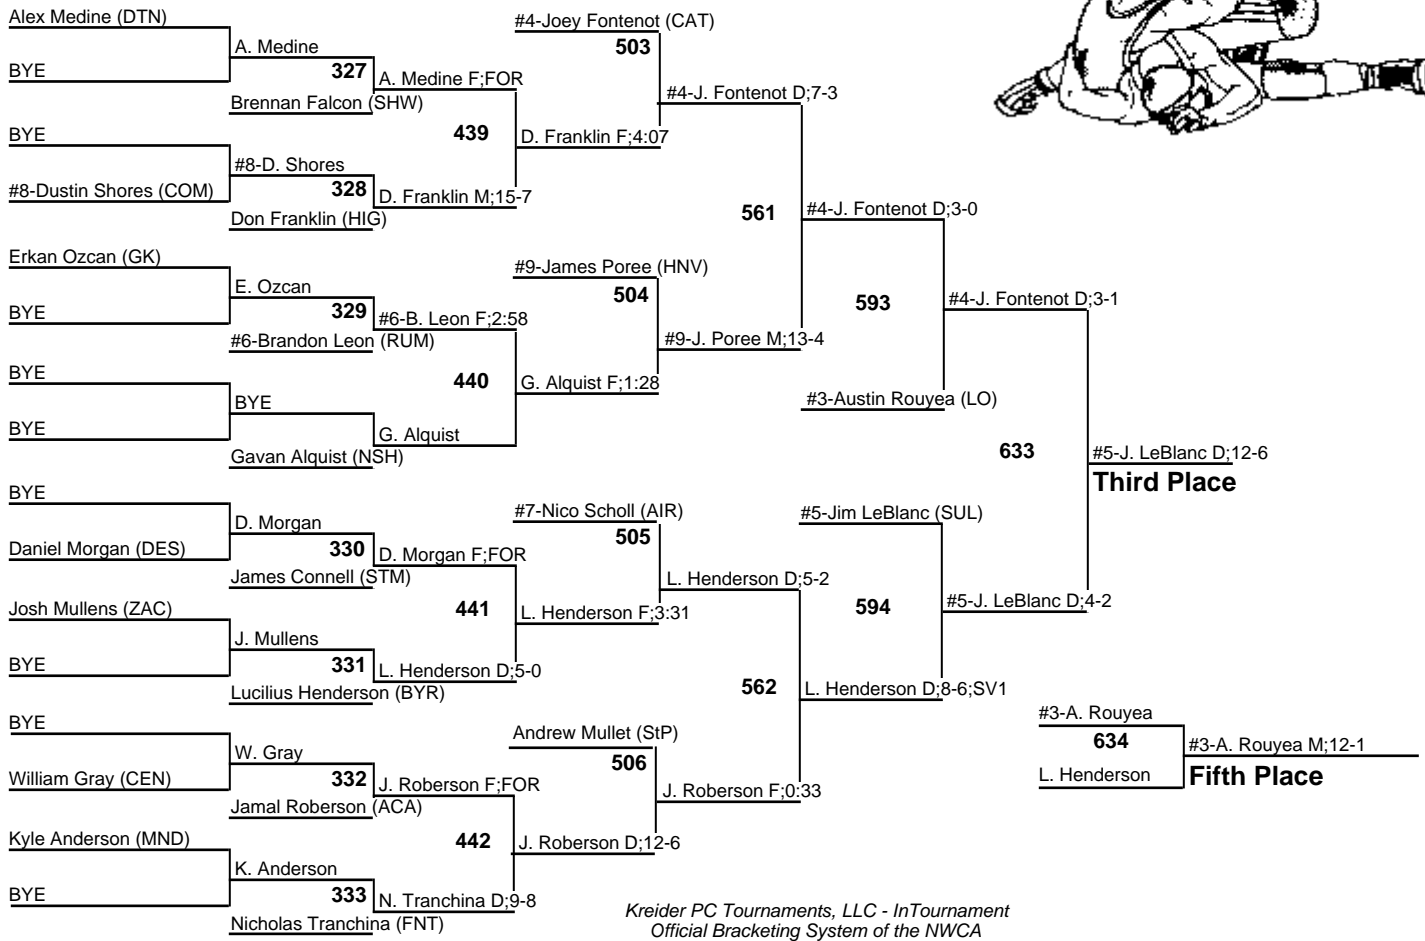

Louisiana State Wrestling Championships - Div I

189

11-12 February 2011