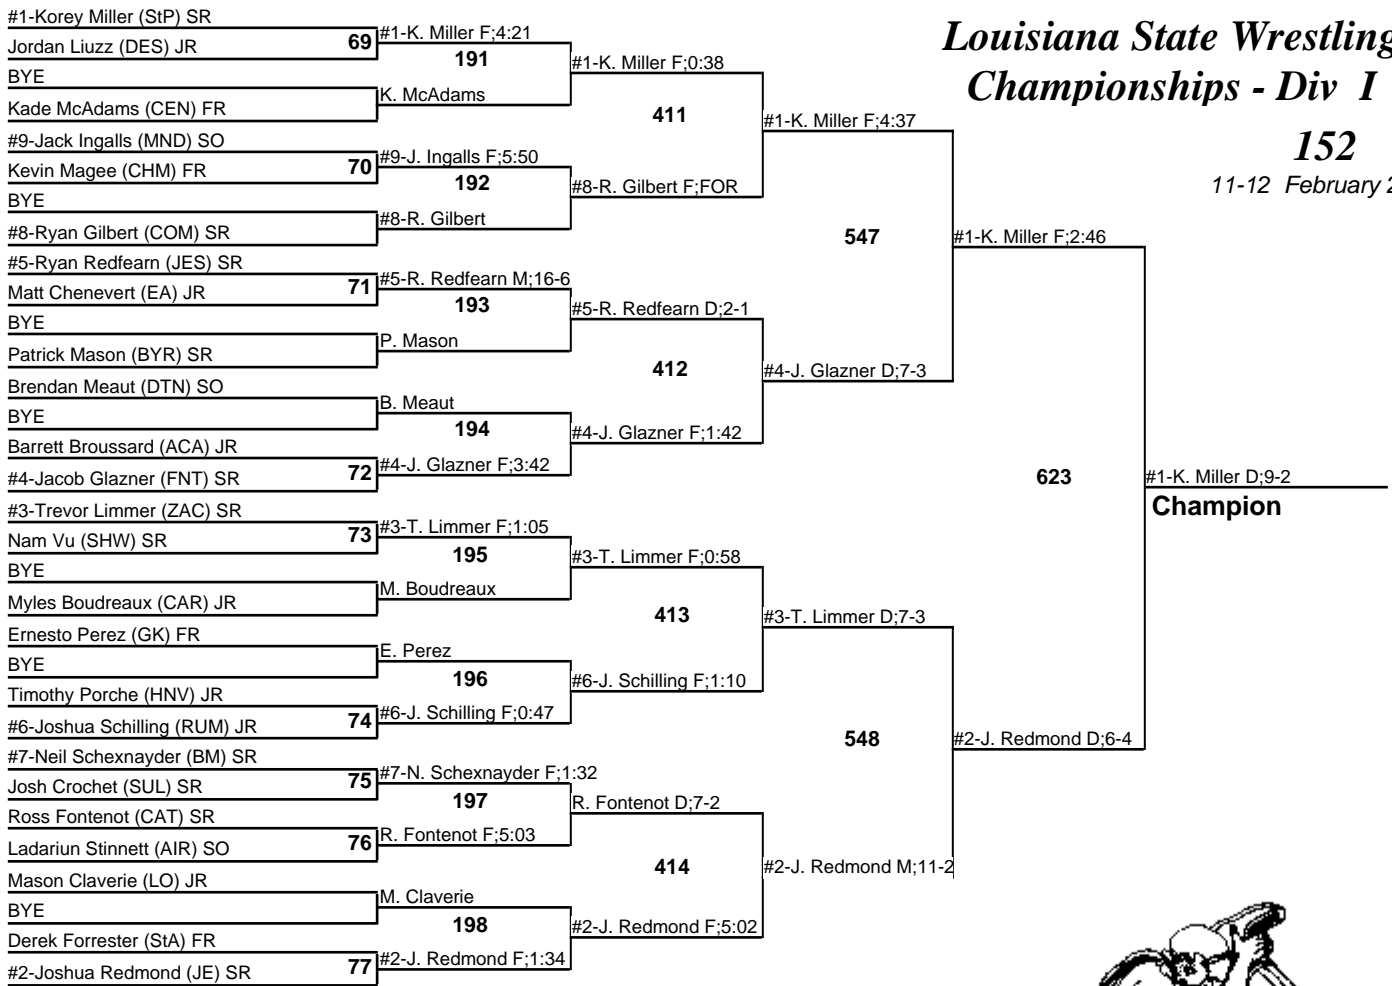

Louisiana State Wrestling Championships - Div I

152

11-12 February 2011