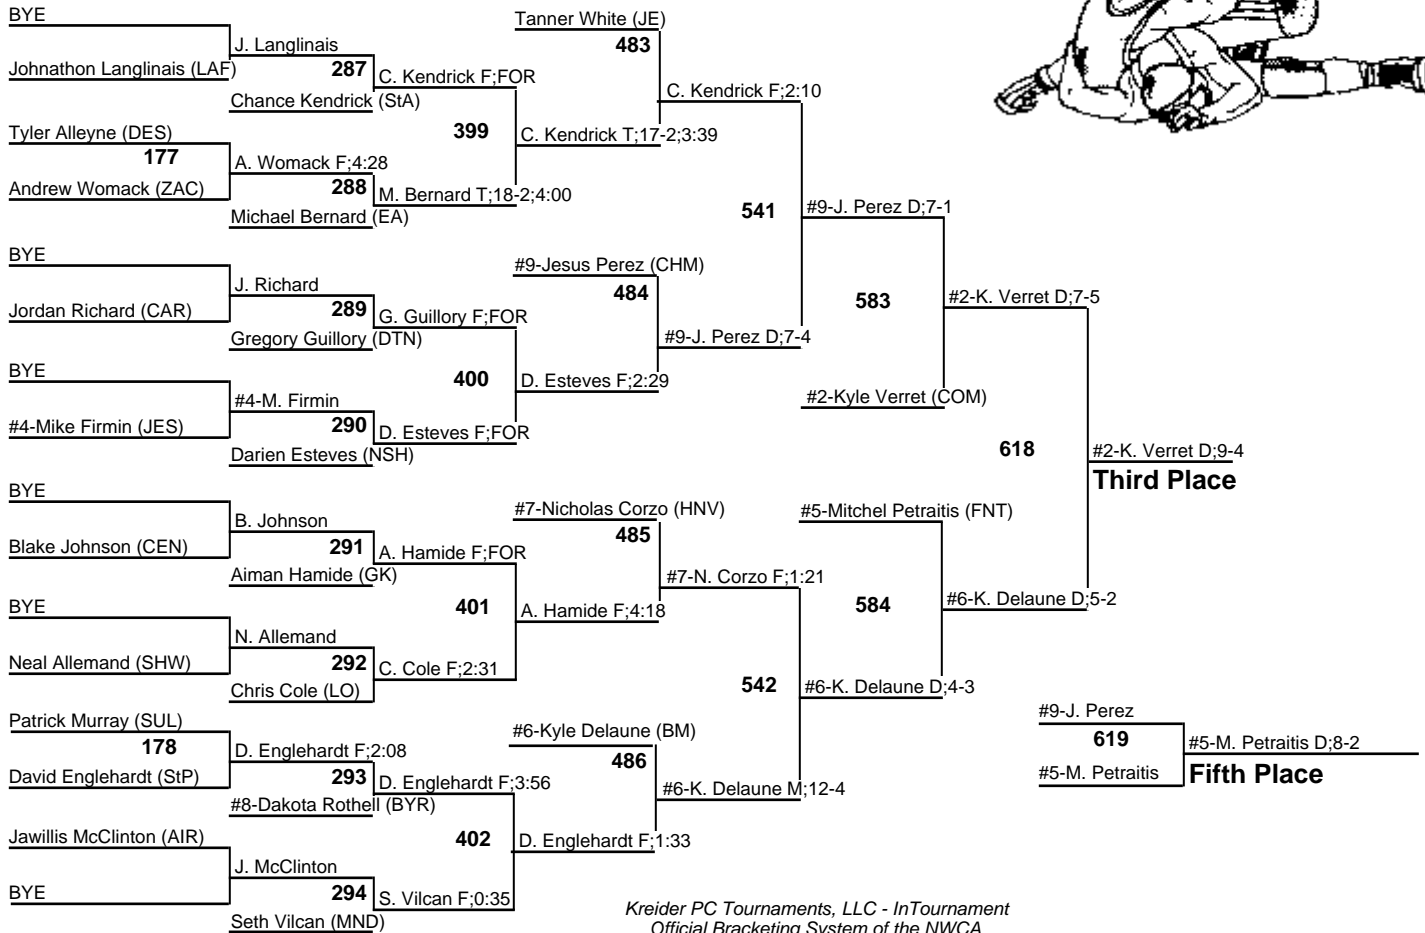

Louisiana State Wrestling Championships - Div I

140

11-12 February 2011