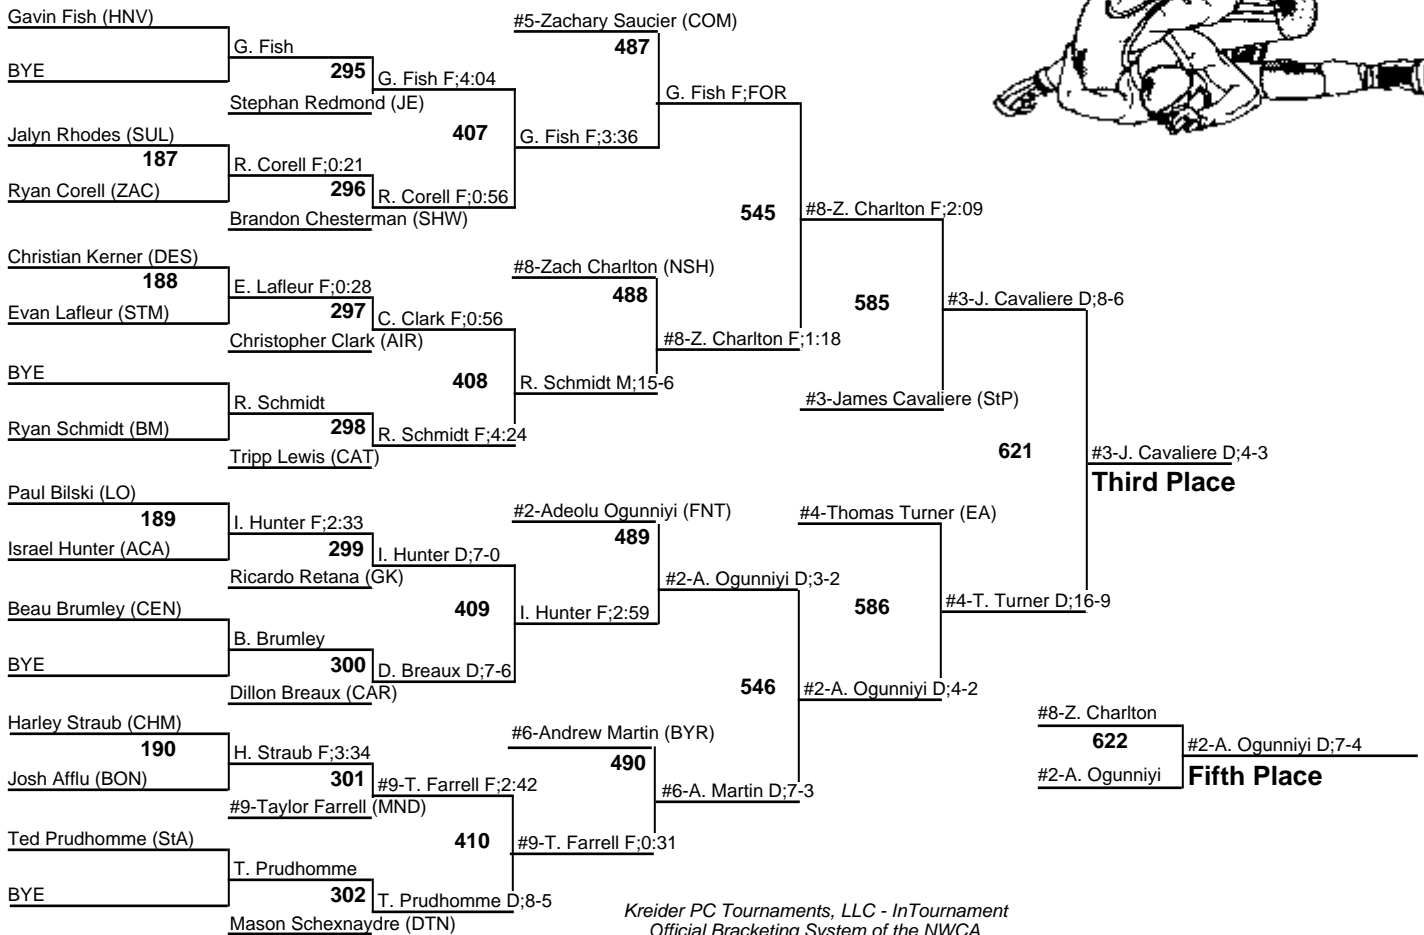

Louisiana State Wrestling Championships - Div I

145

11-12 February 2011