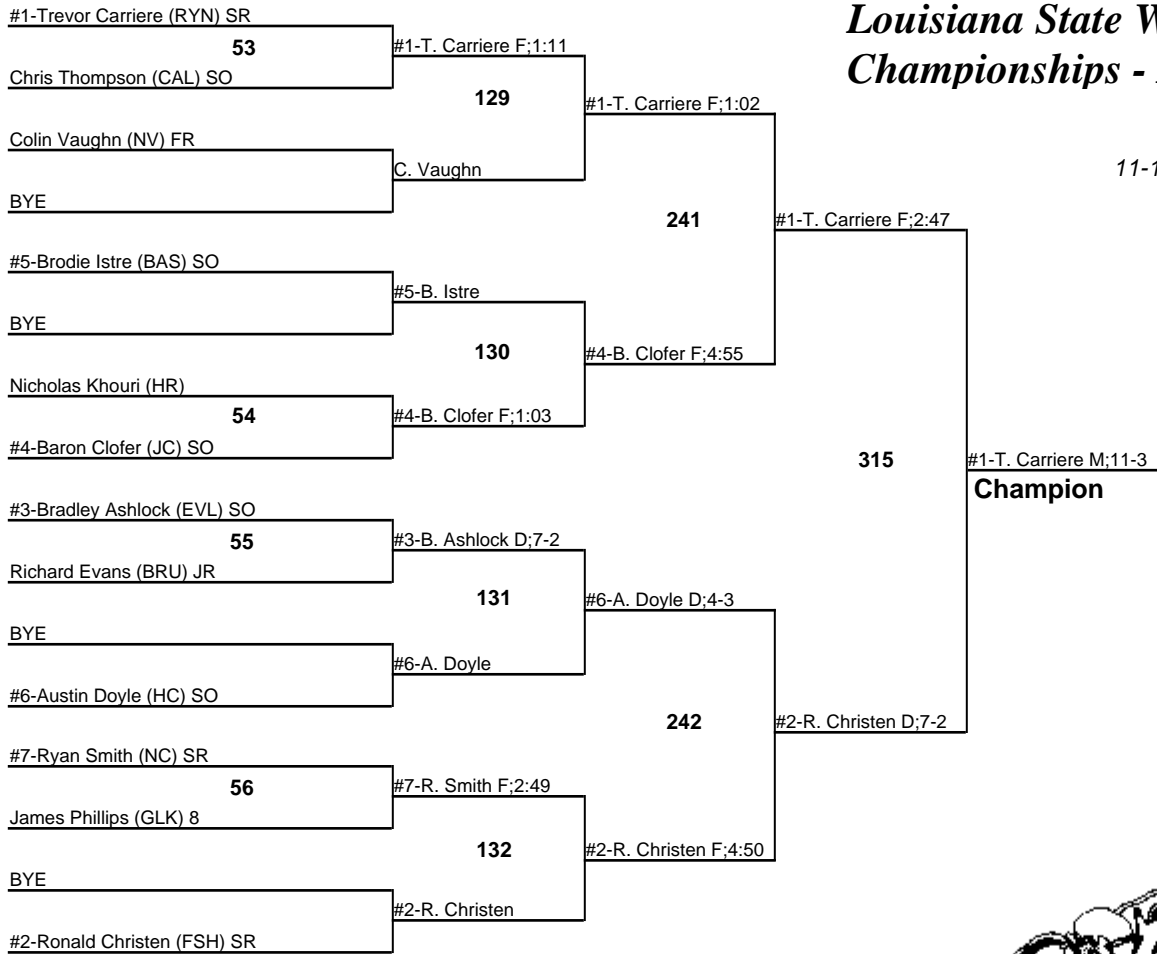

Louisiana State Wrestling Championships - DIV III

171

11-12 February 2011