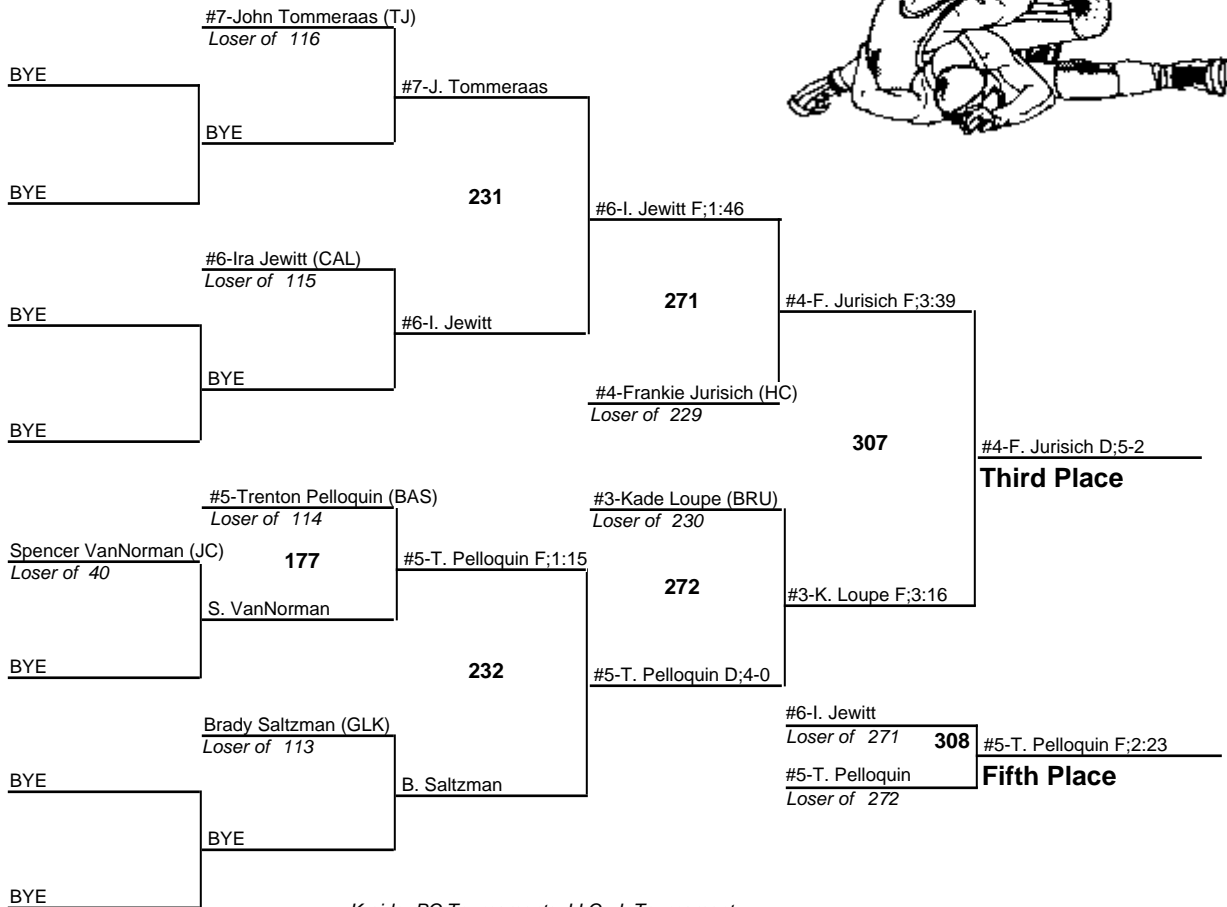

Louisiana State Wrestling Championships - DIV III

145

11-12 February 2011