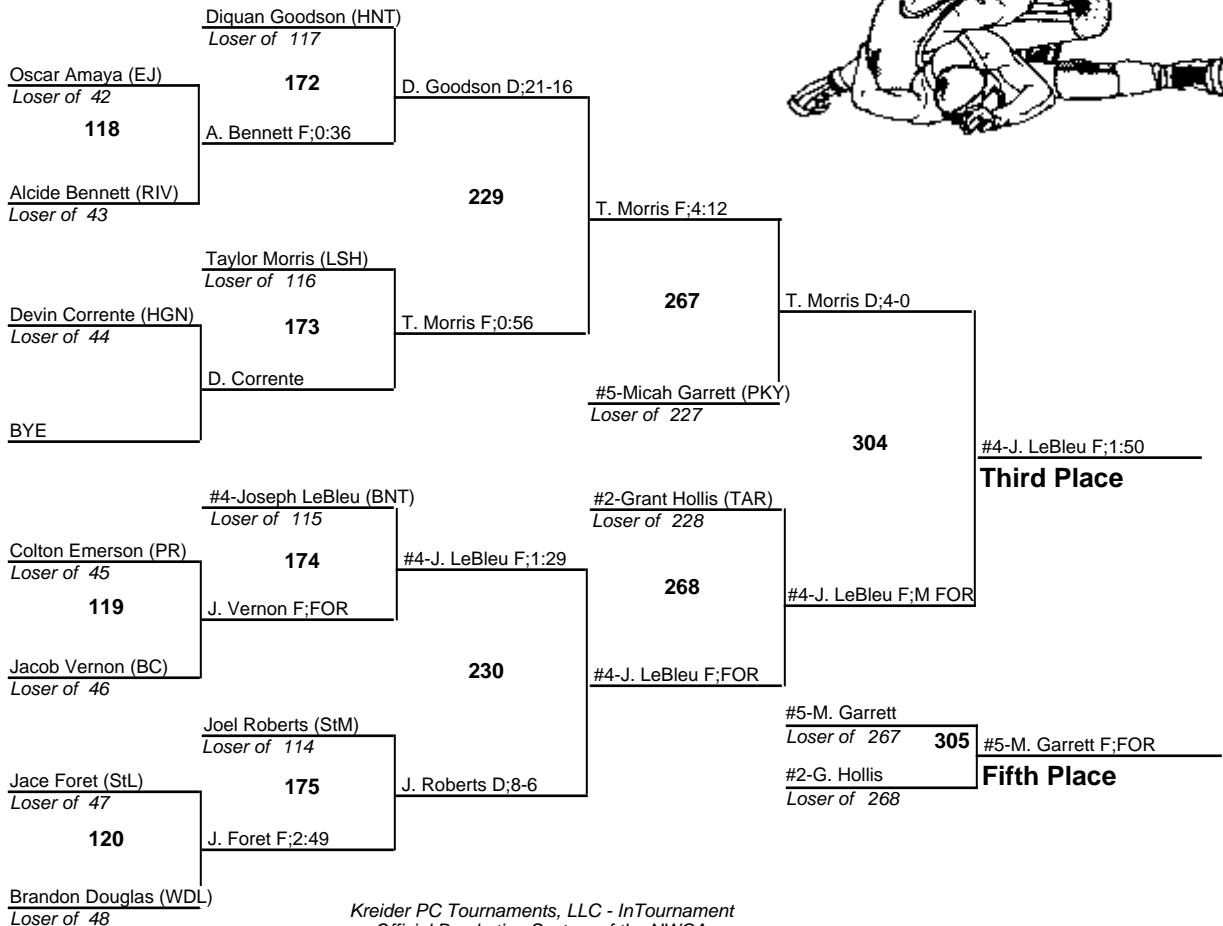

Louisiana State Wrestling Championships - Div II

152

11-12 February 2011