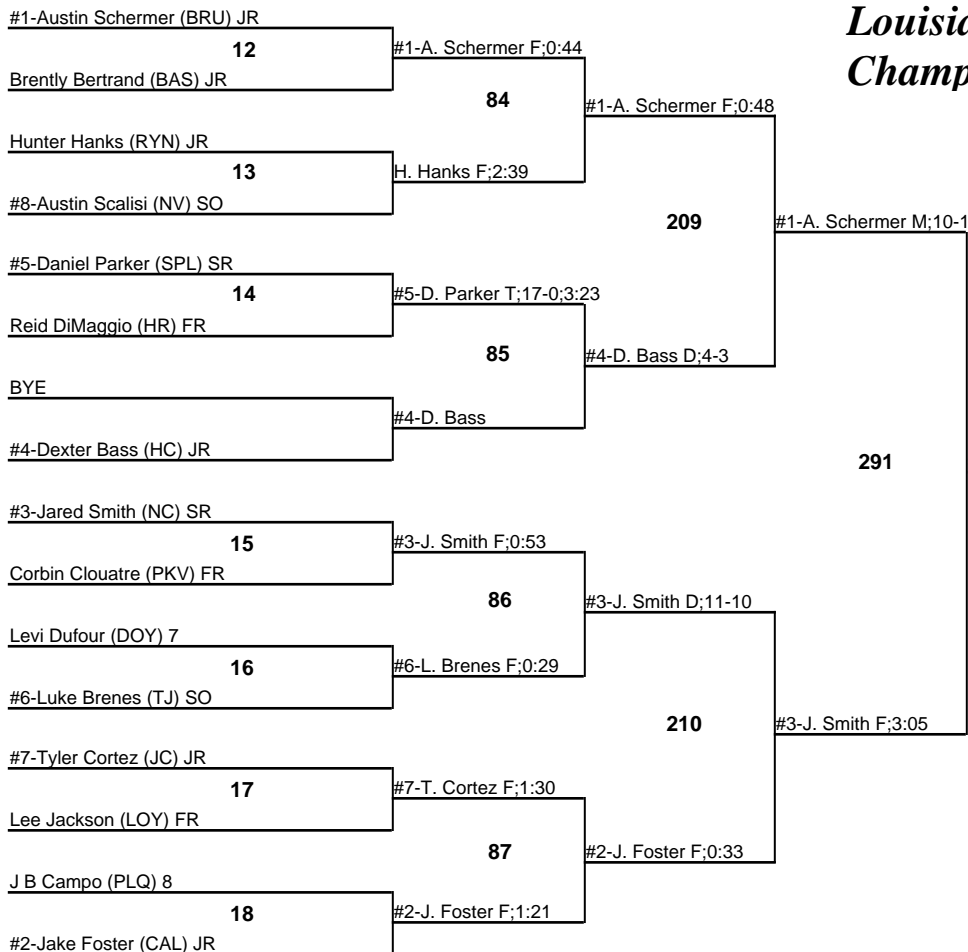

Louisiana State Wrestling Championships - DIV III

119

11-12 February 2011