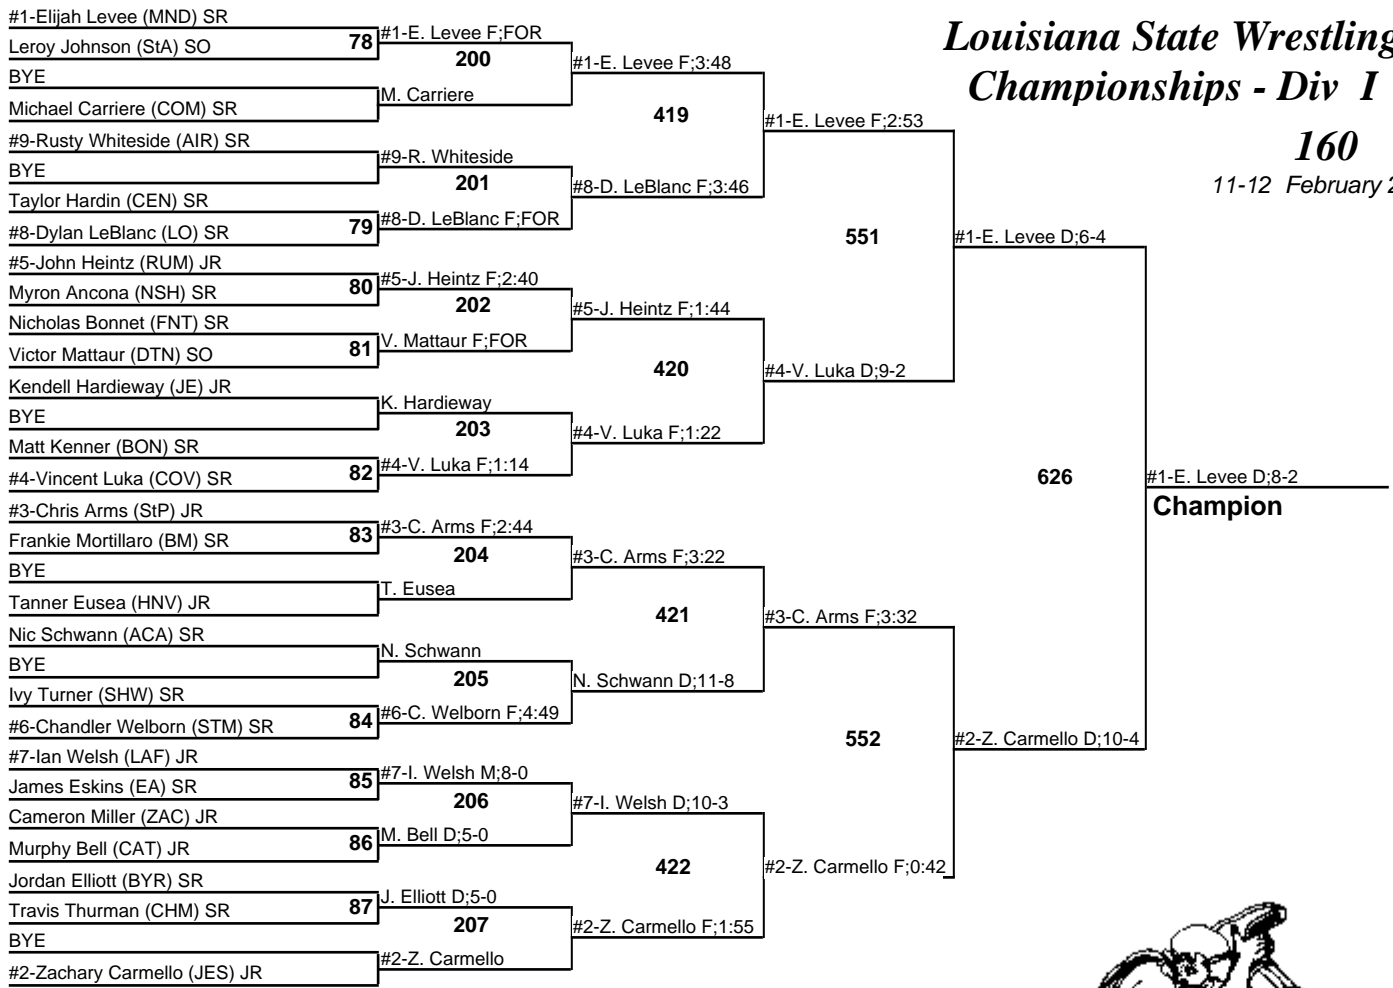

Louisiana State Wrestling Championships - Div I

160

11-12 February 2011