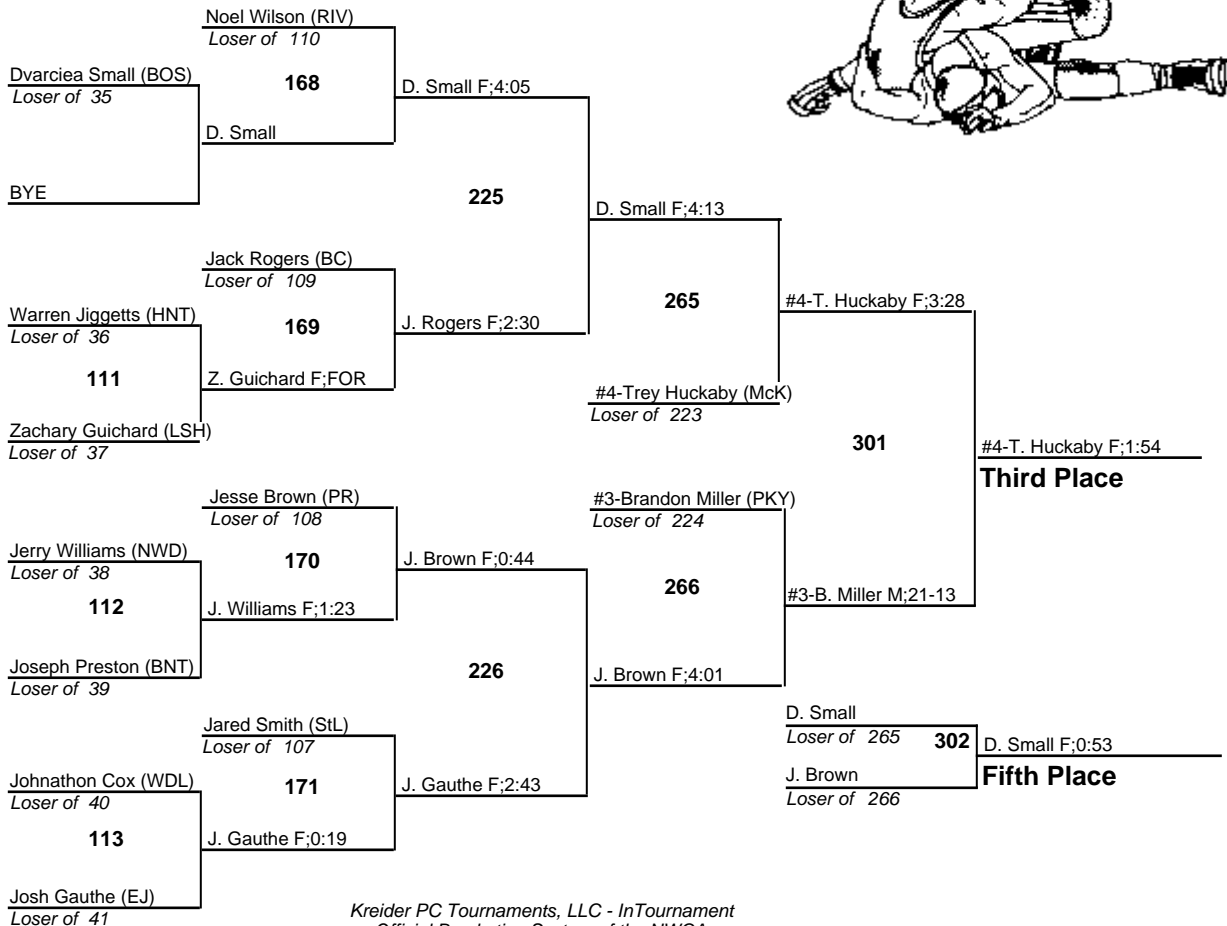

Louisiana State Wrestling Championships - Div II

145

11-12 February 2011