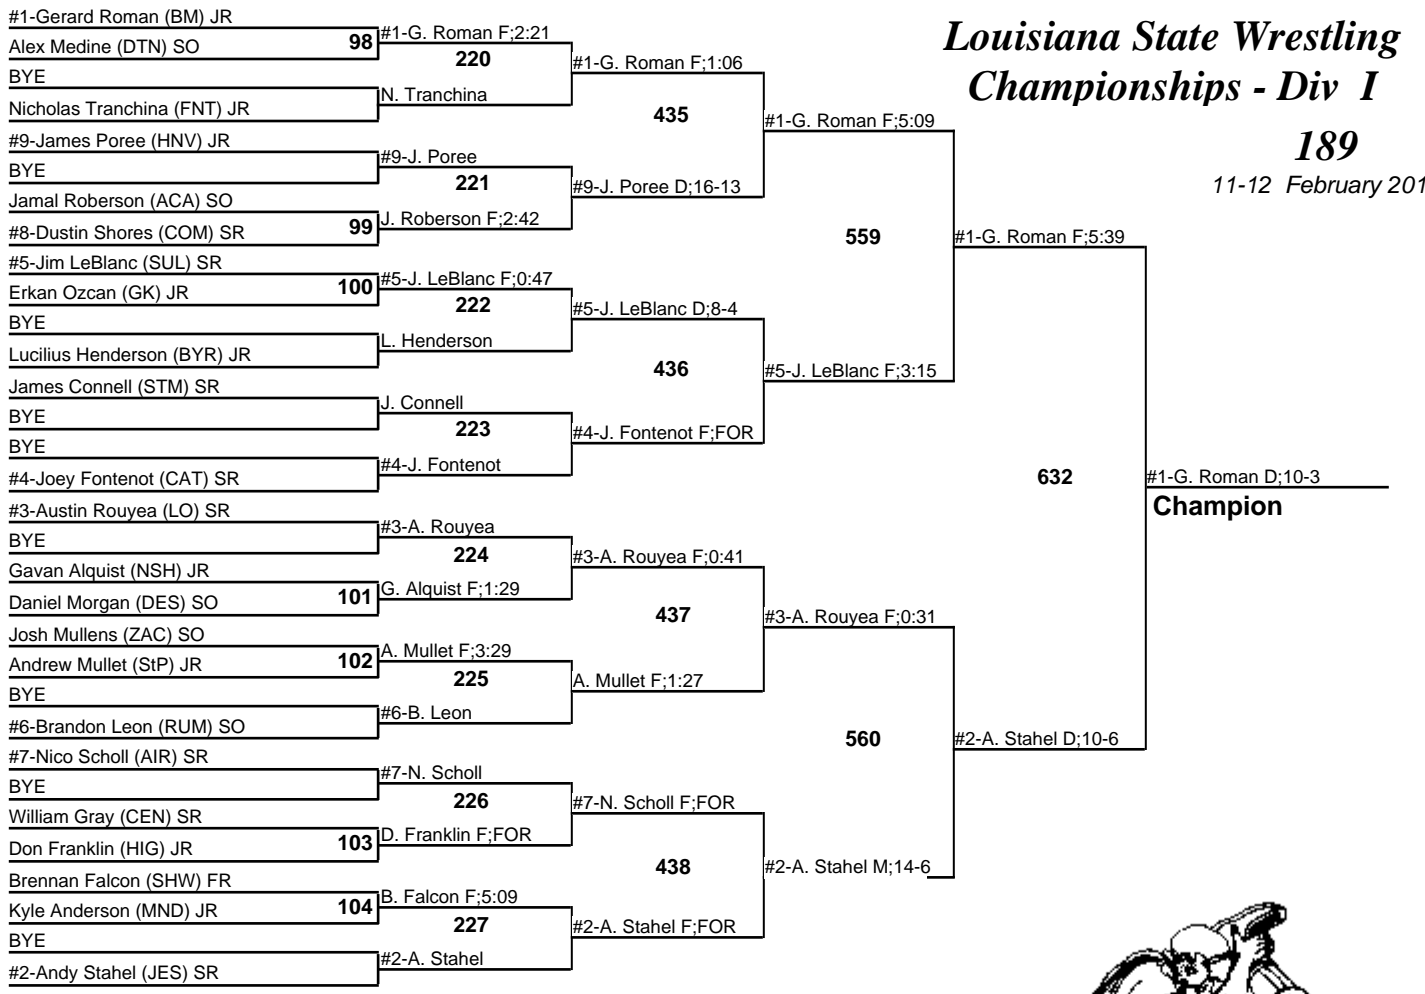

Louisiana State Wrestling Championships - Div I

189

11-12 February 2011