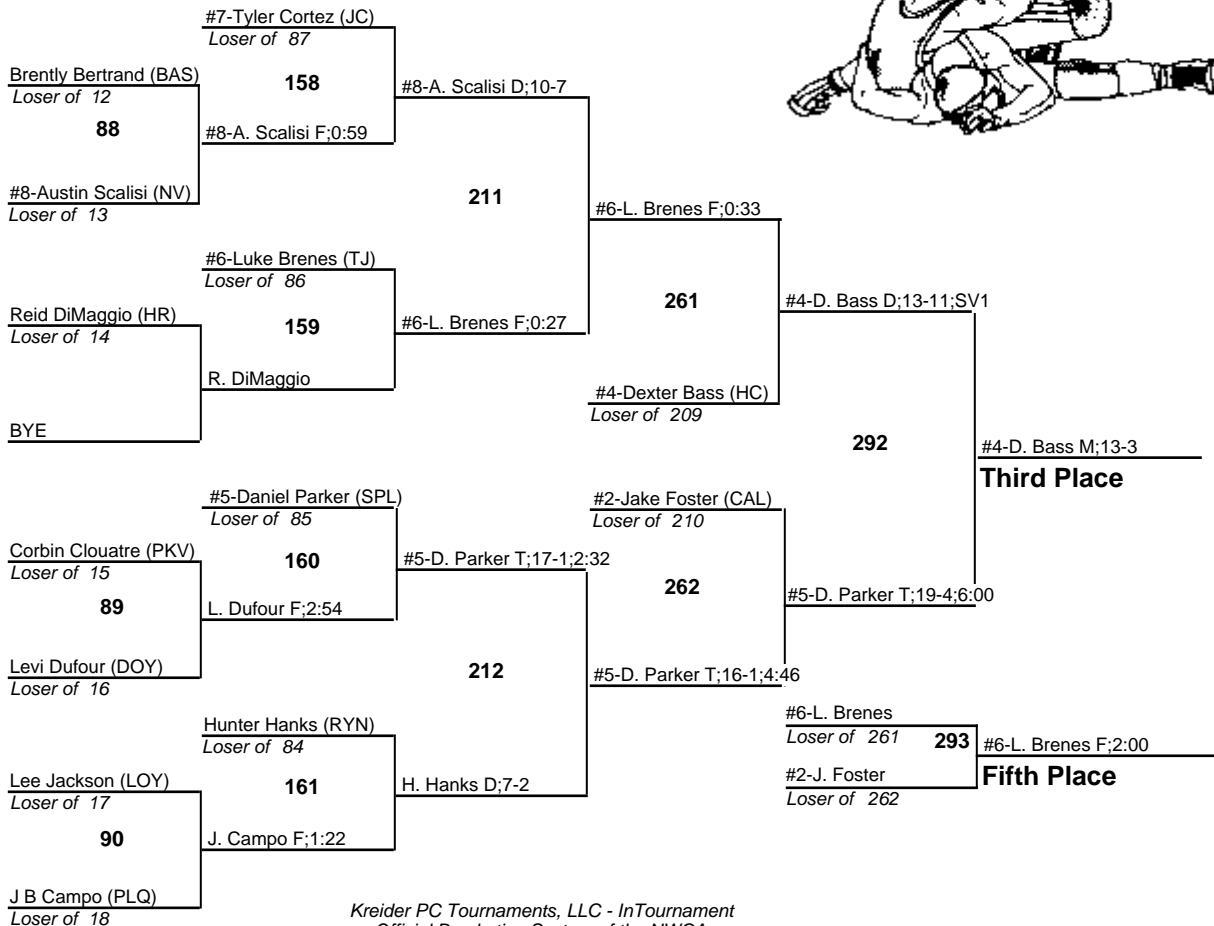

Louisiana State Wrestling Championships - DIV III

119

11-12 February 2011