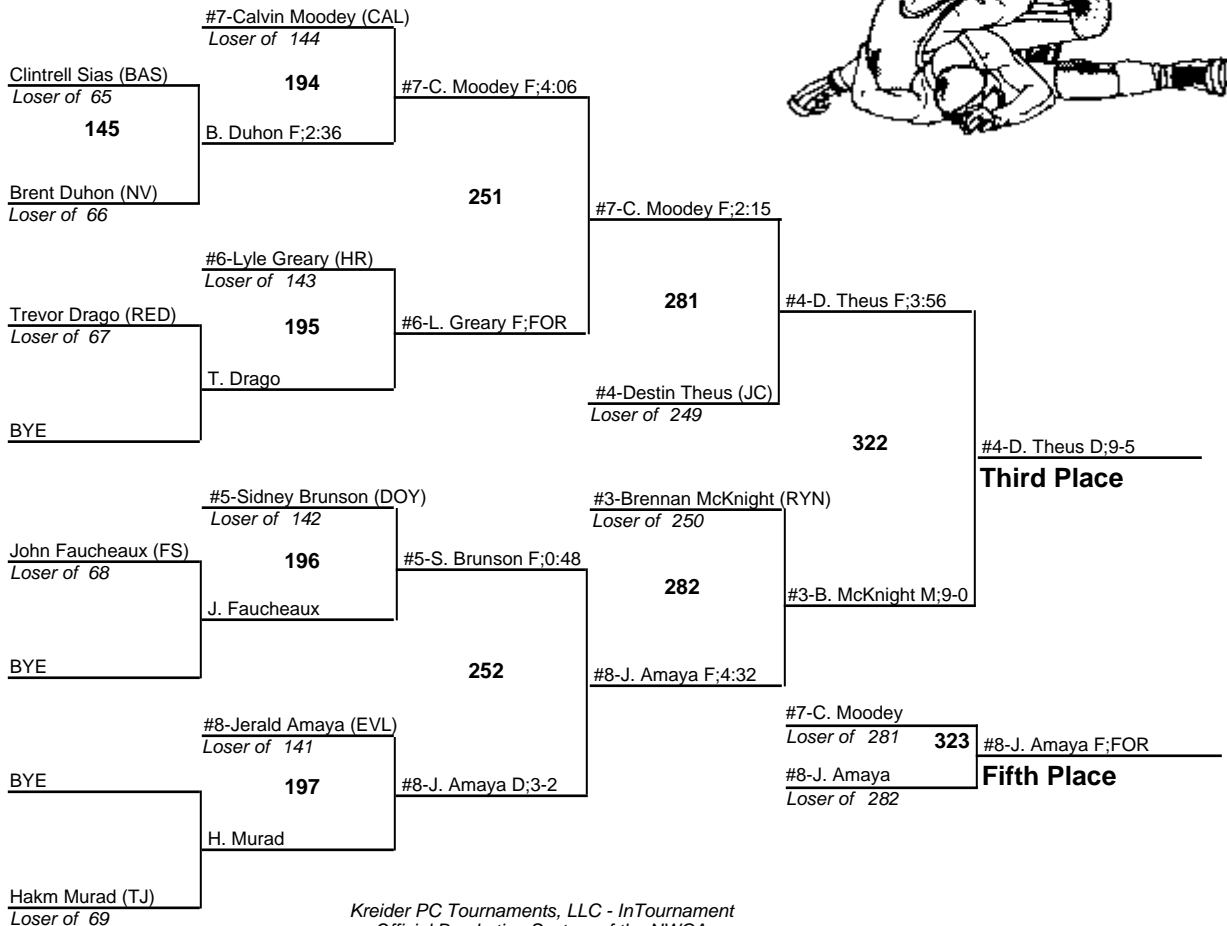

Louisiana State Wrestling Championships - DIV III

215

11-12 February 2011