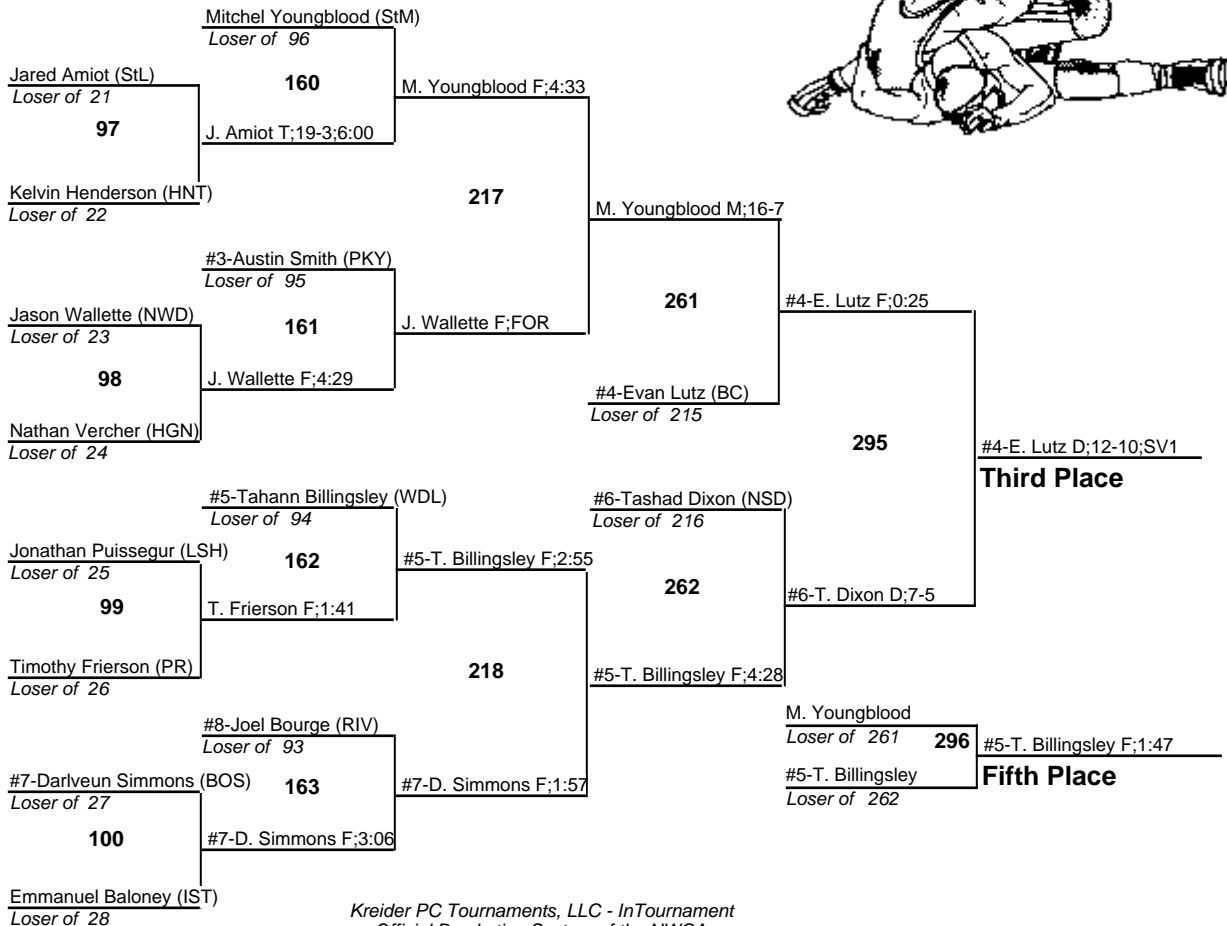

Louisiana State Wrestling Championships - Div II

135

11-12 February 2011