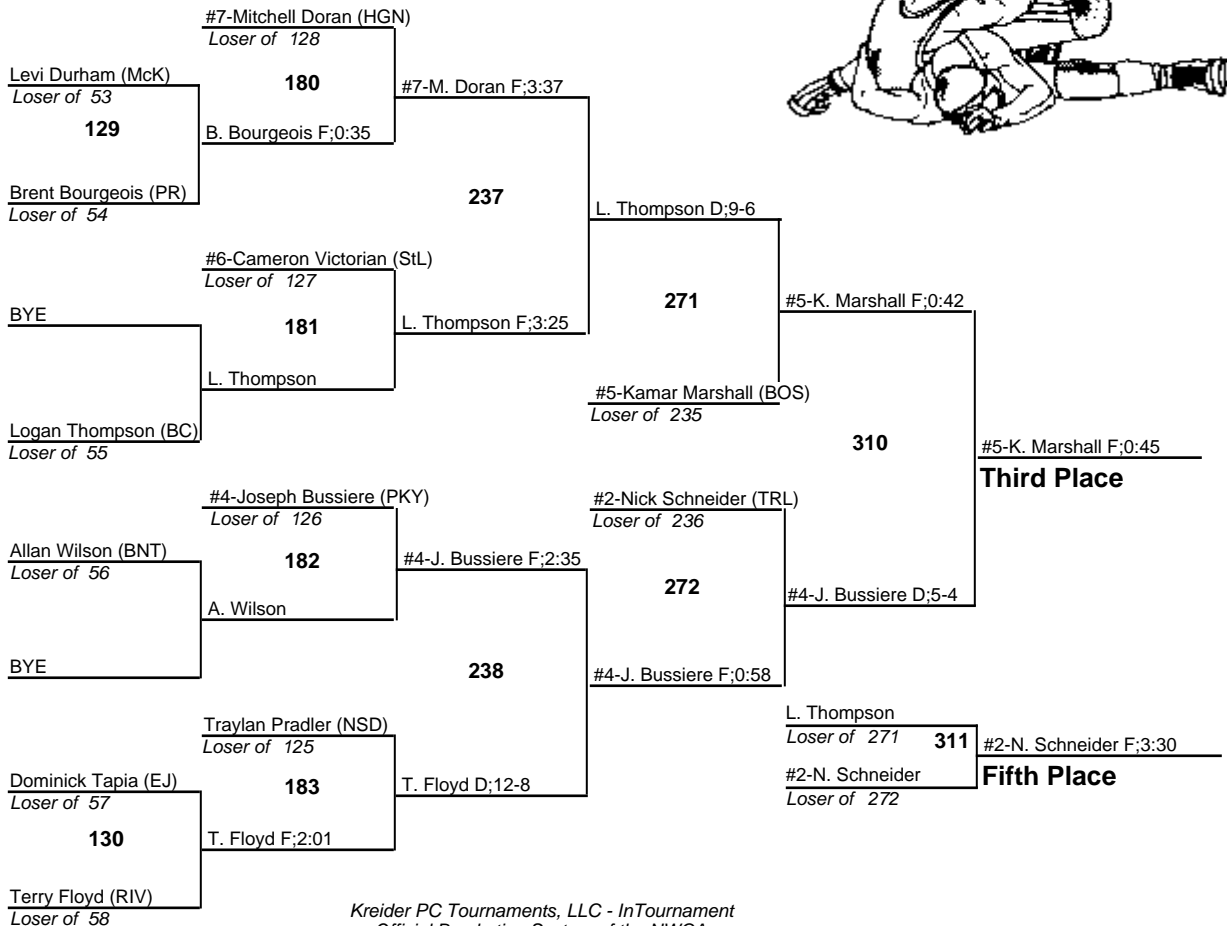

Louisiana State Wrestling Championships - Div II

171

11-12 February 2011