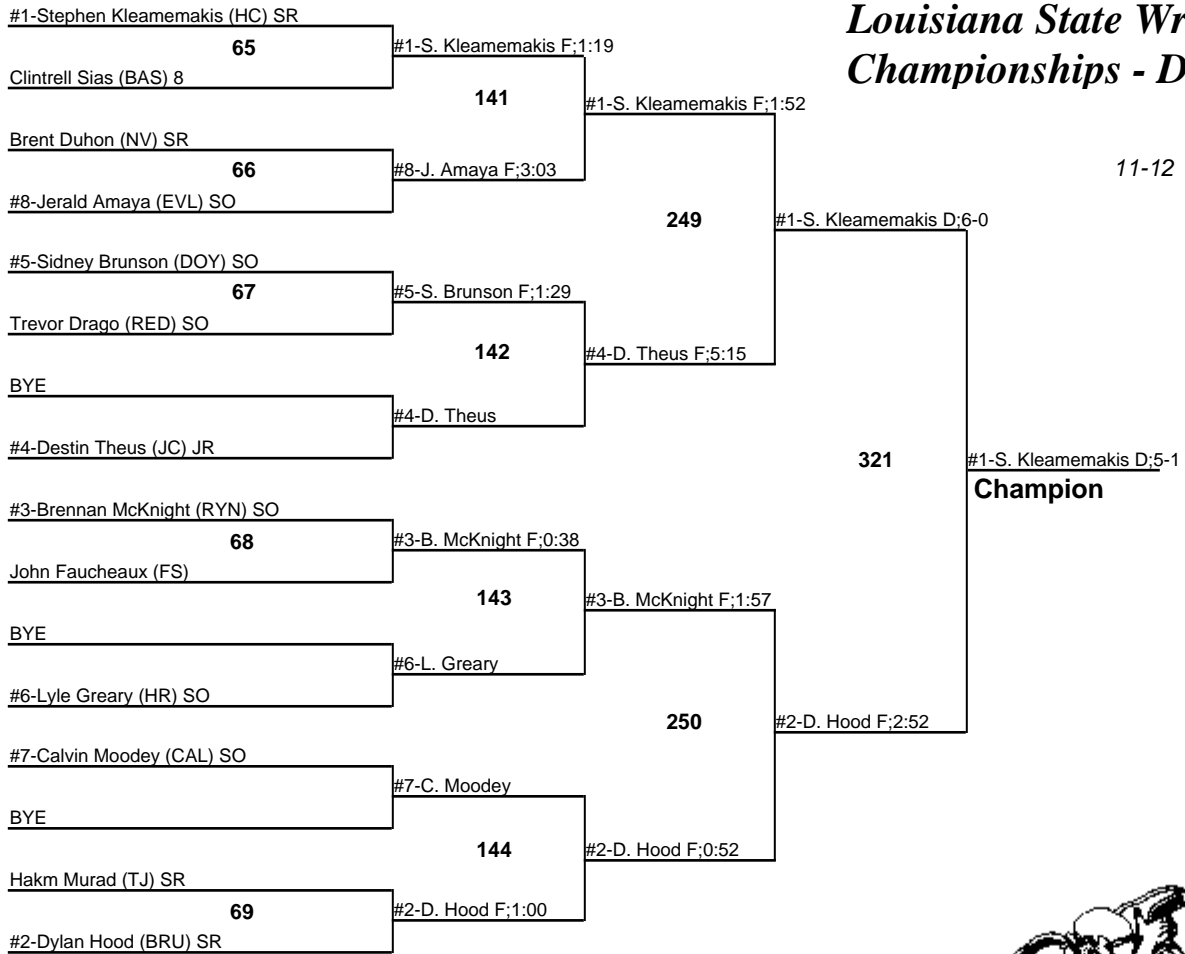

Louisiana State Wrestling Championships - DIV III

215

11-12 February 2011