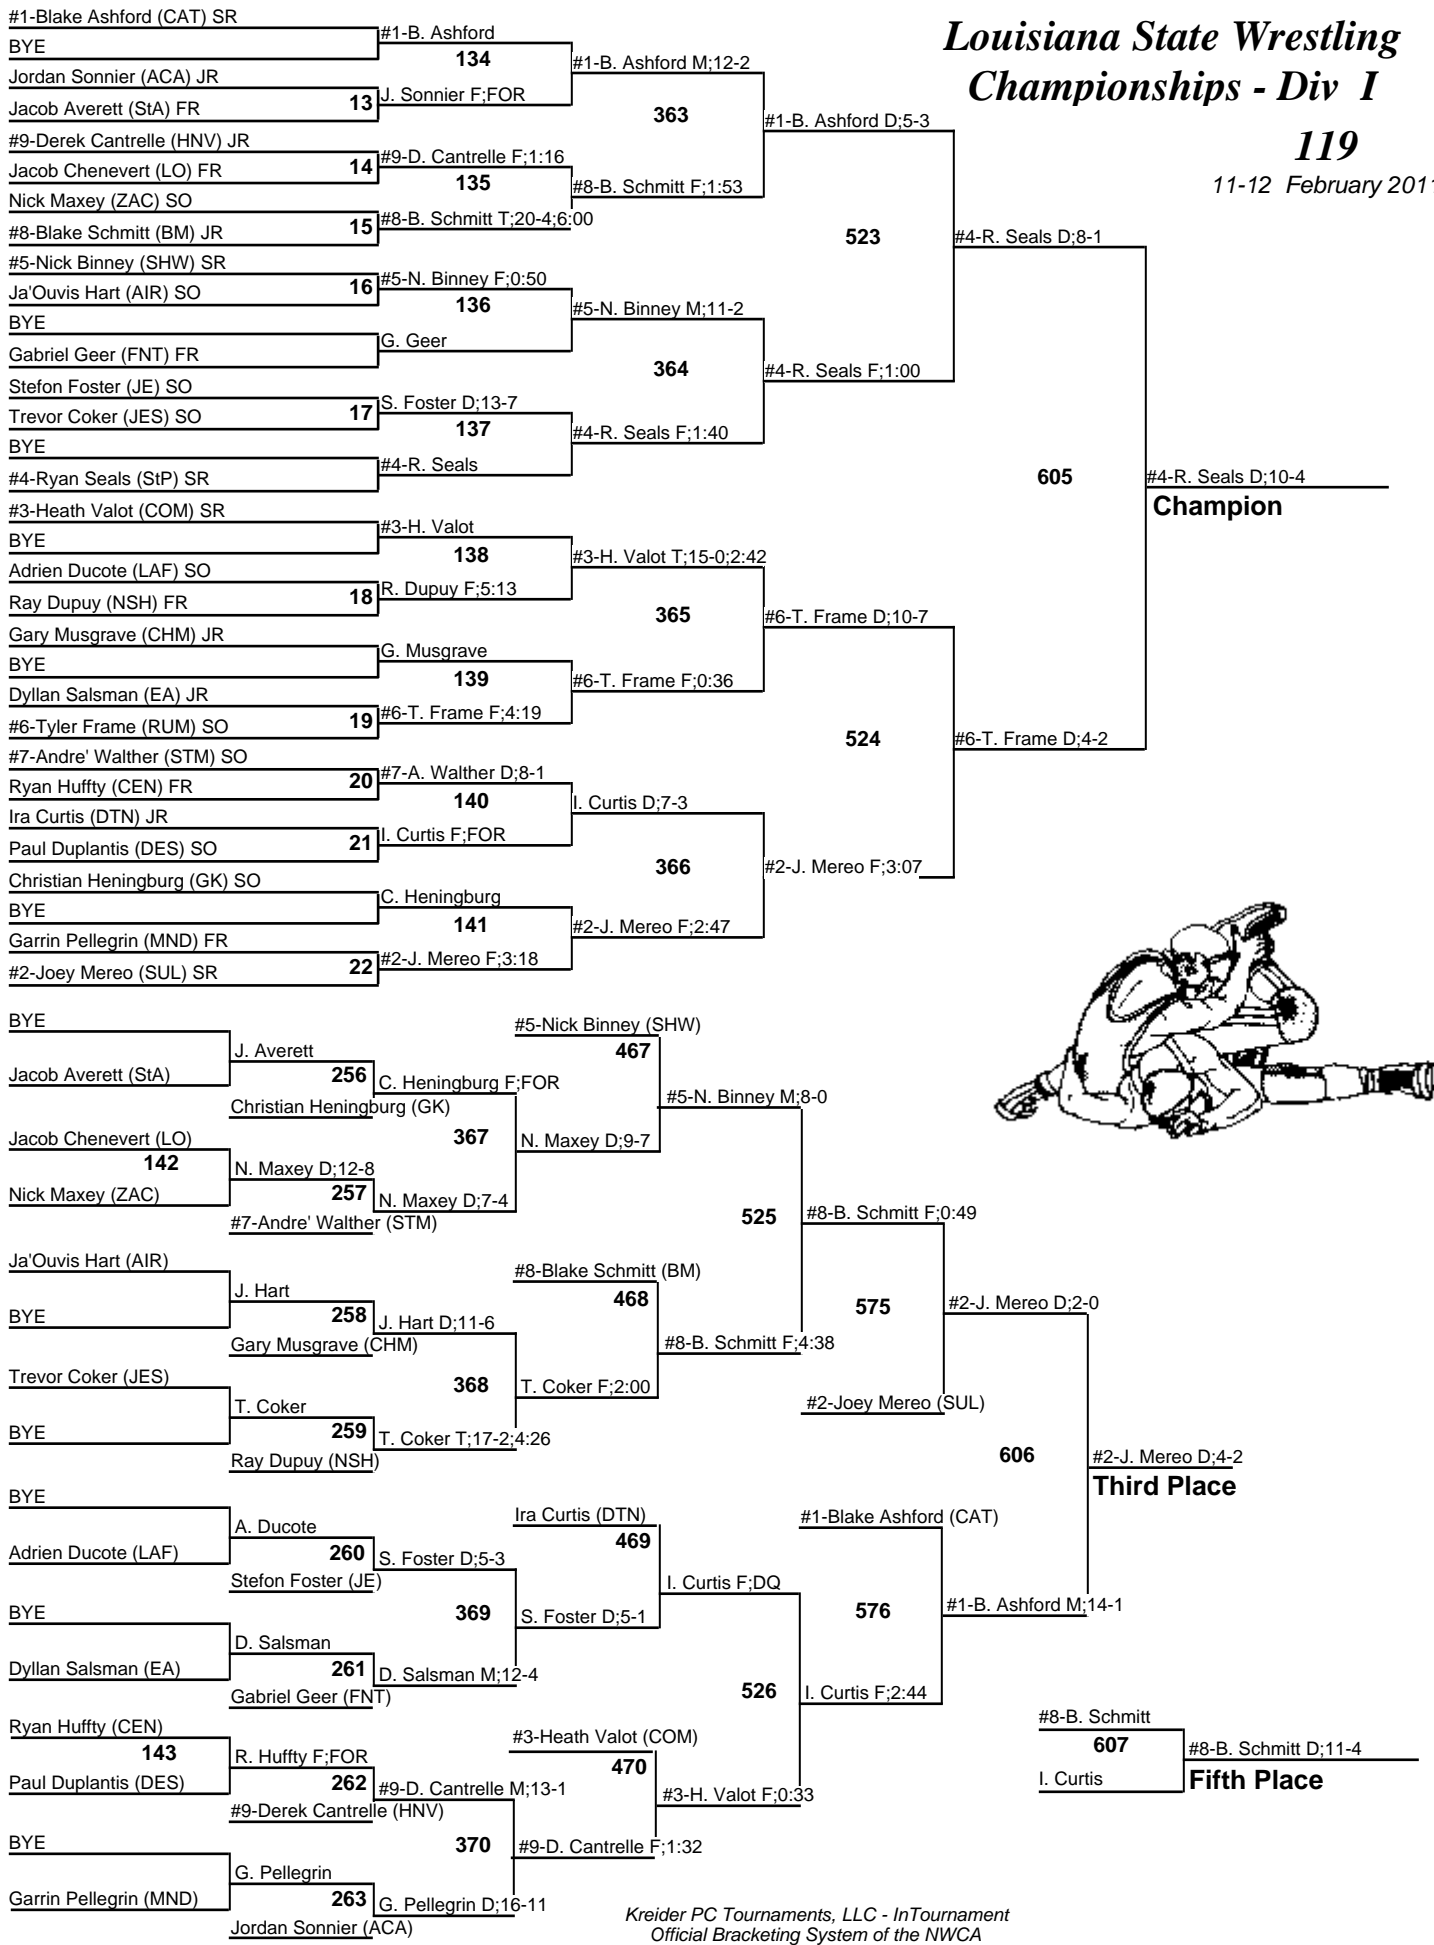

# Louisiana State Wrestling Championships - Div I

119

11-12 February 2011