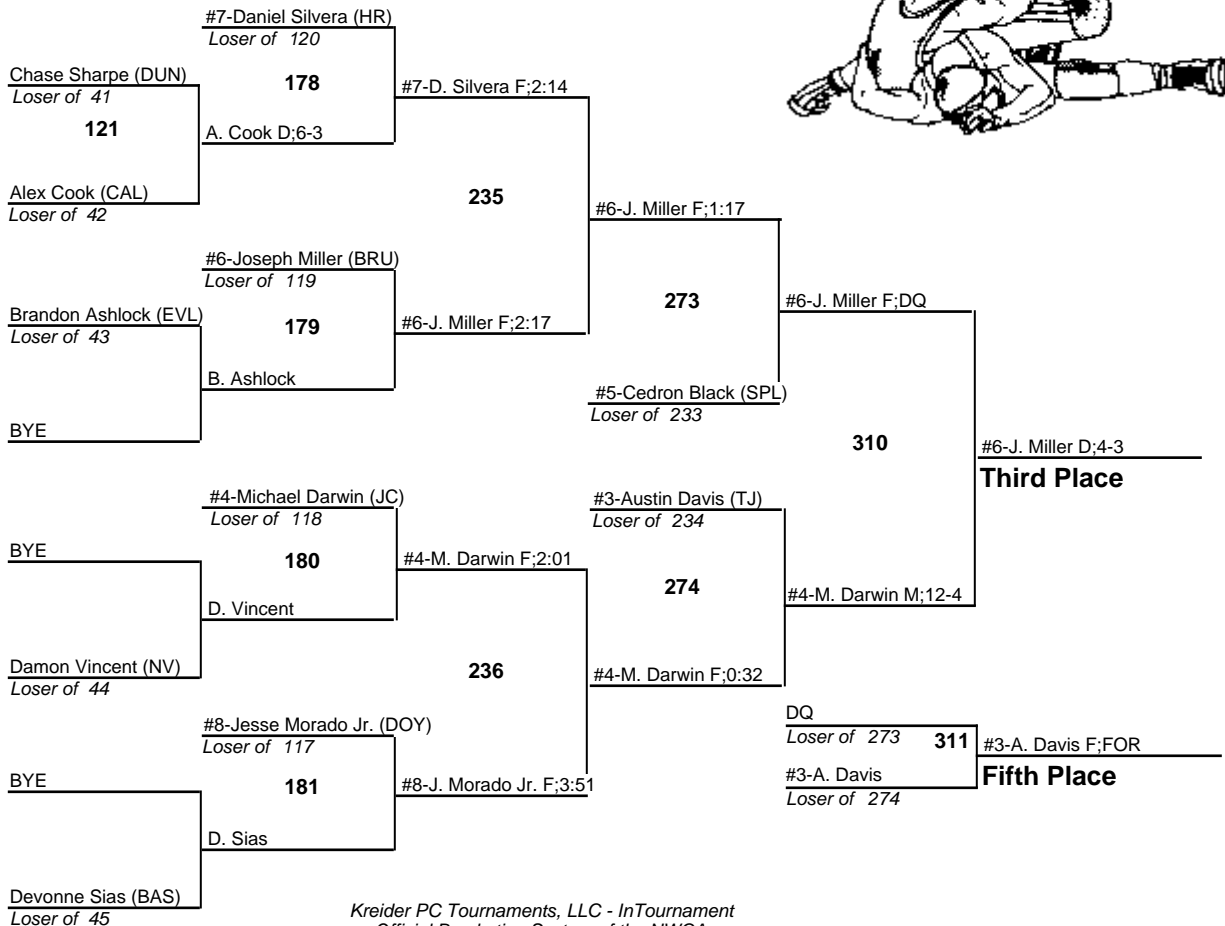

Louisiana State Wrestling Championships - DIV III

152

11-12 February 2011