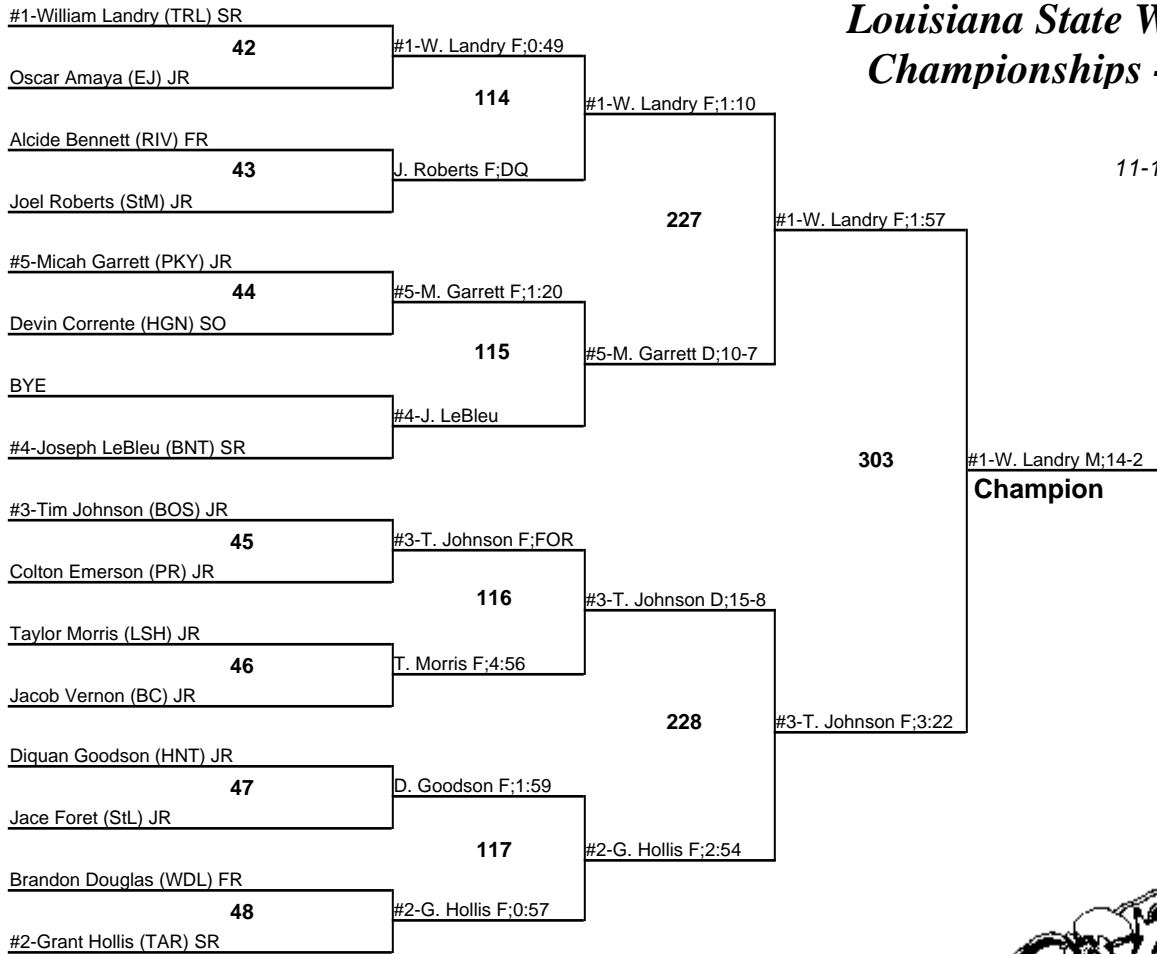

Louisiana State Wrestling Championships - Div II

152

11-12 February 2011