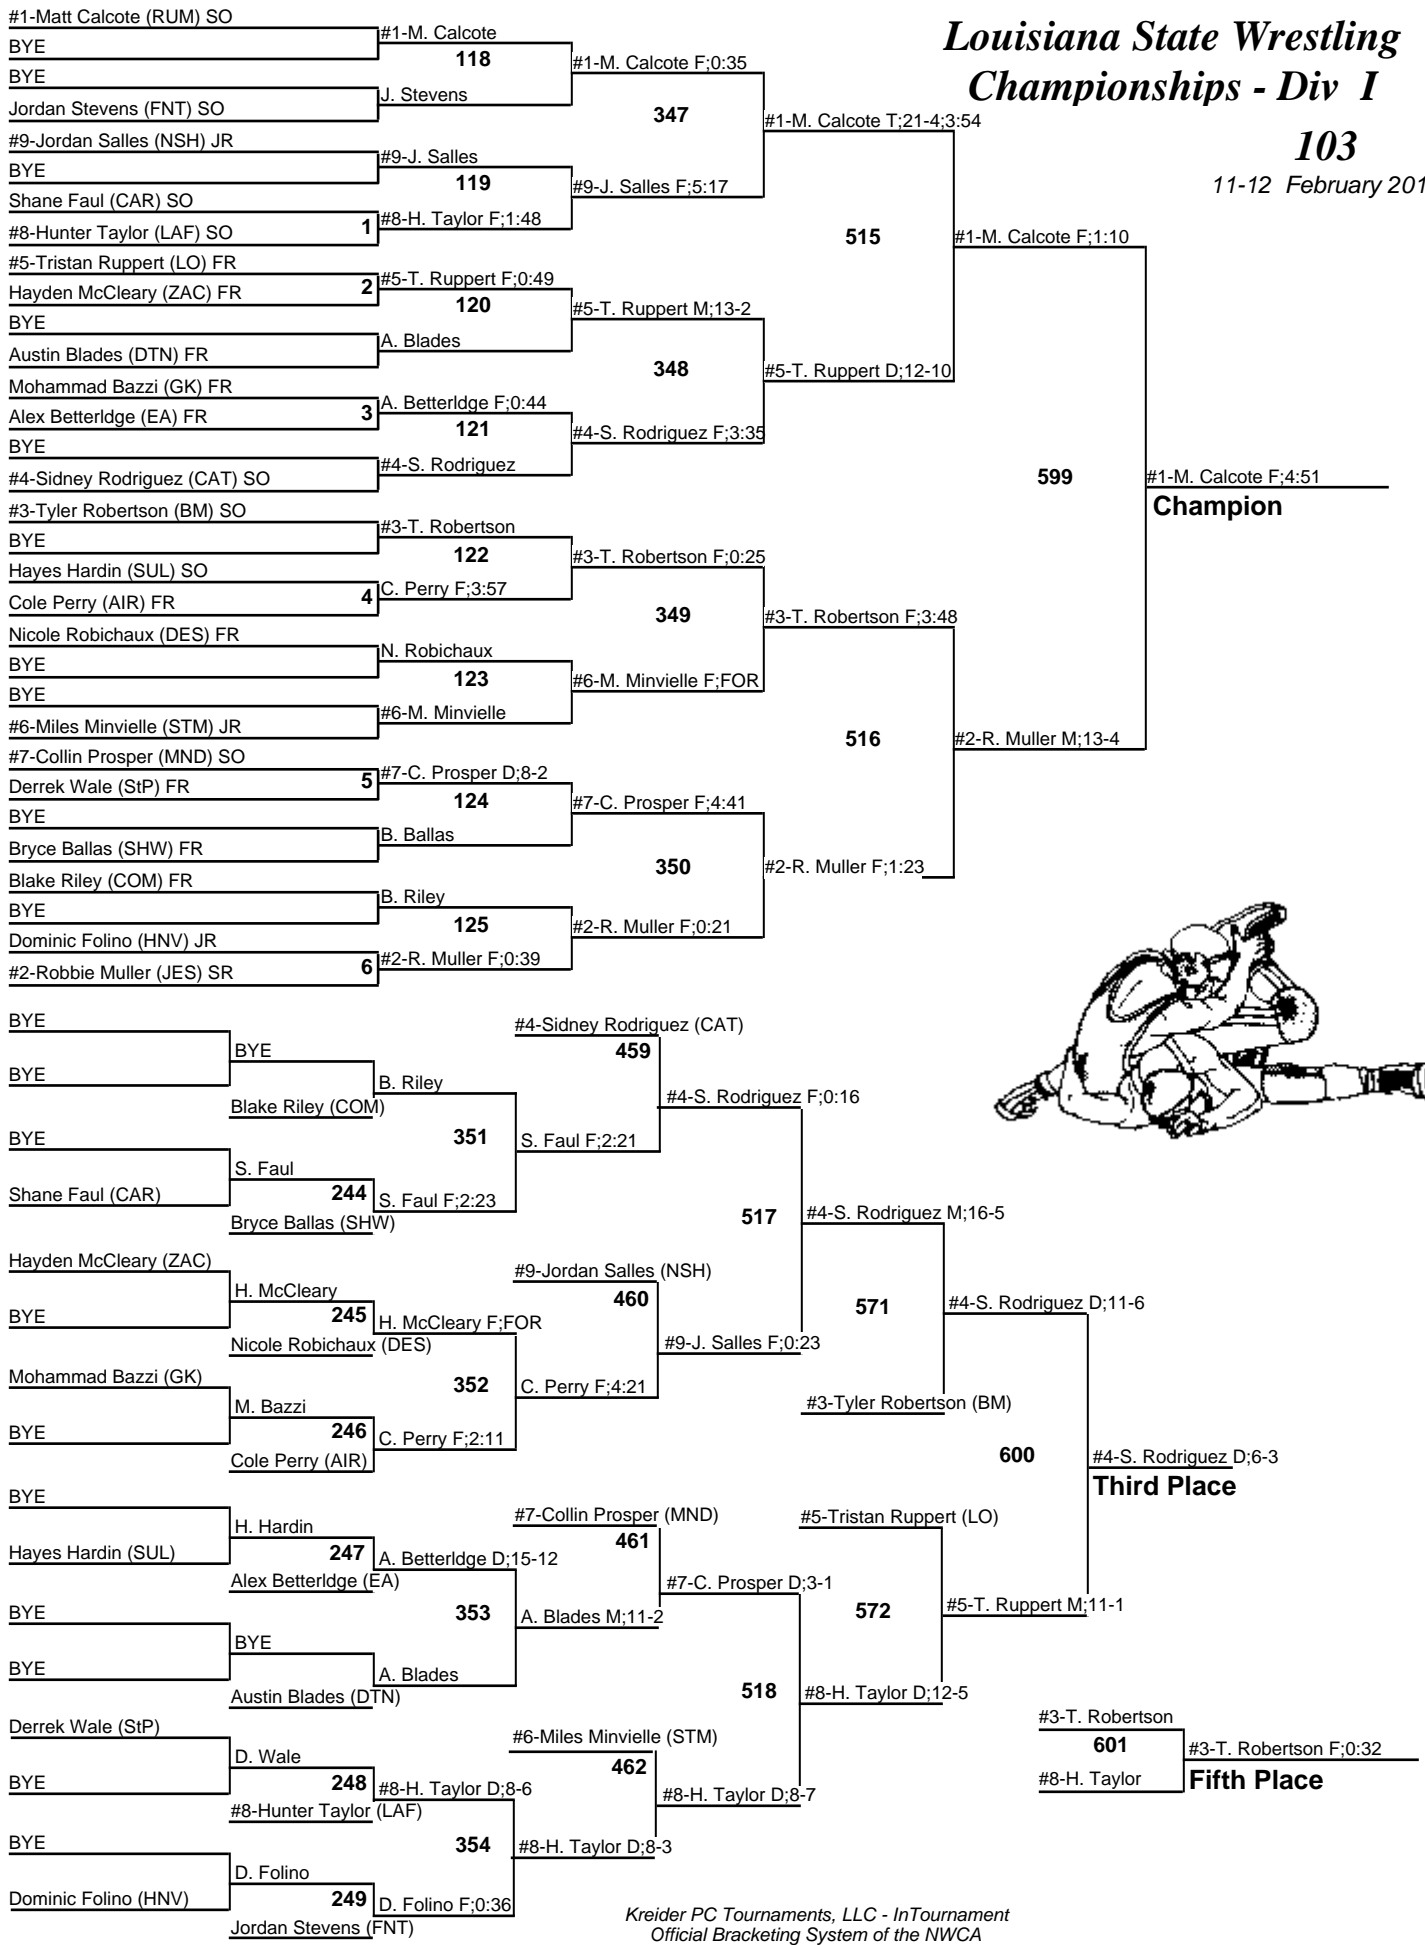

# Louisiana State Wrestling Championships - Div I

103

11-12 February 2011