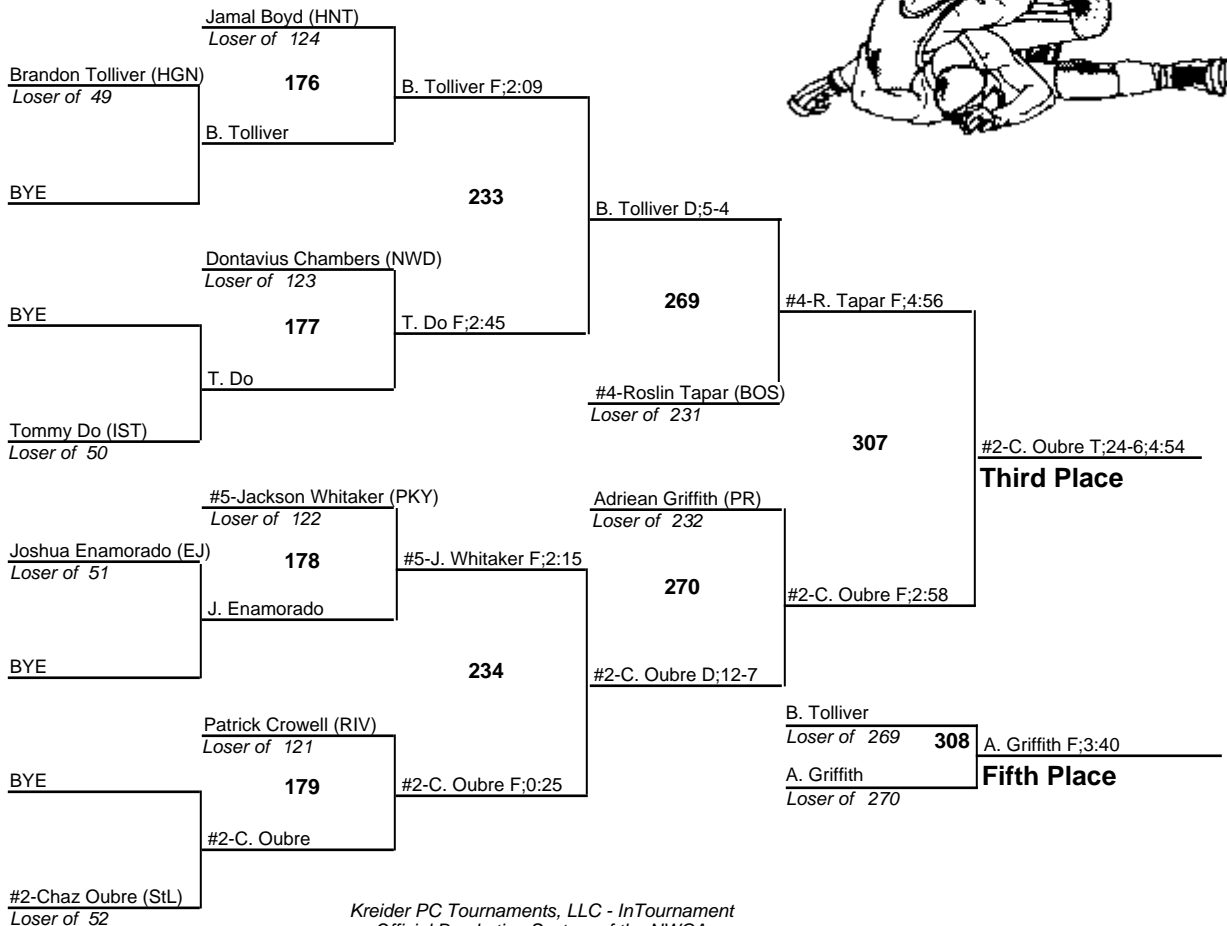

Louisiana State Wrestling Championships - Div II

160

11-12 February 2011