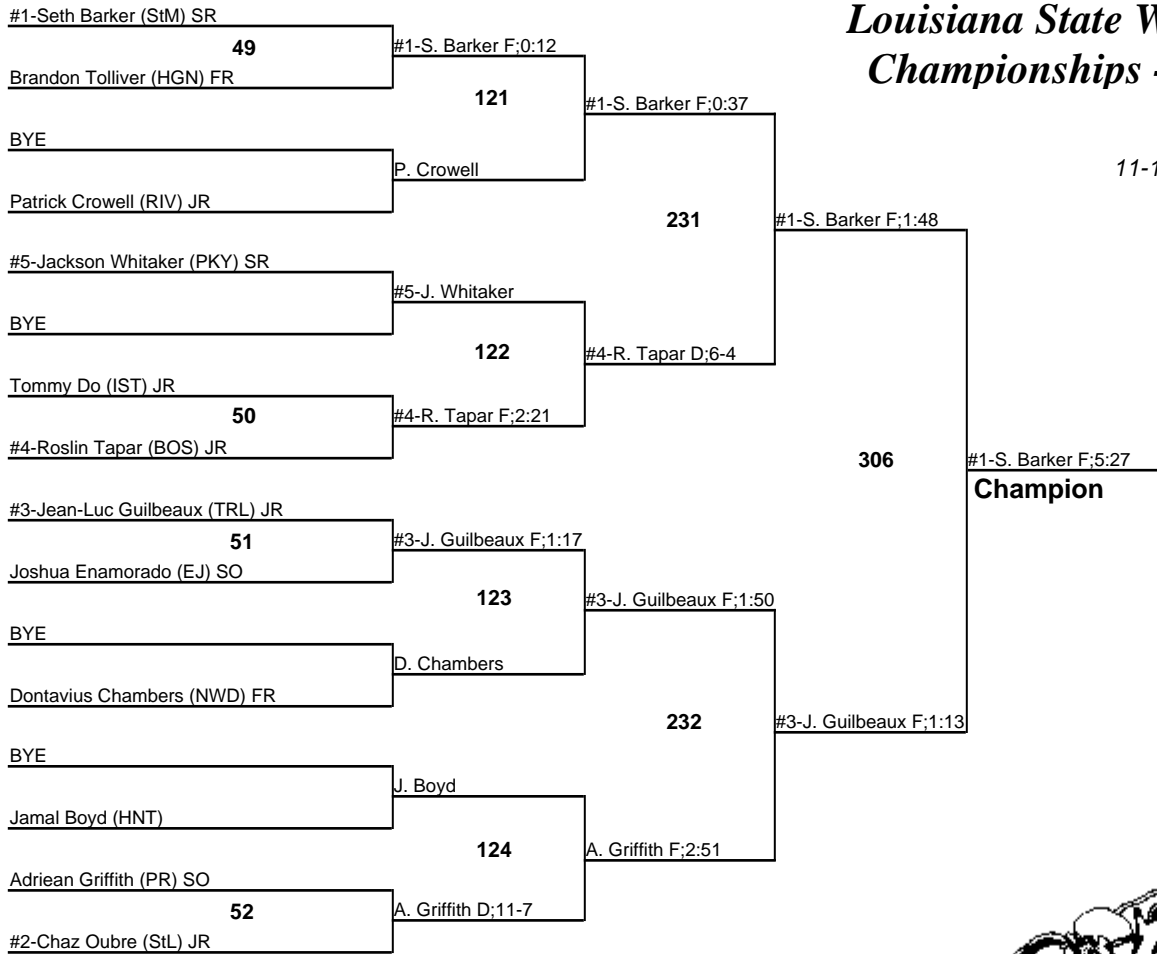

Louisiana State Wrestling Championships - Div II

160

11-12 February 2011