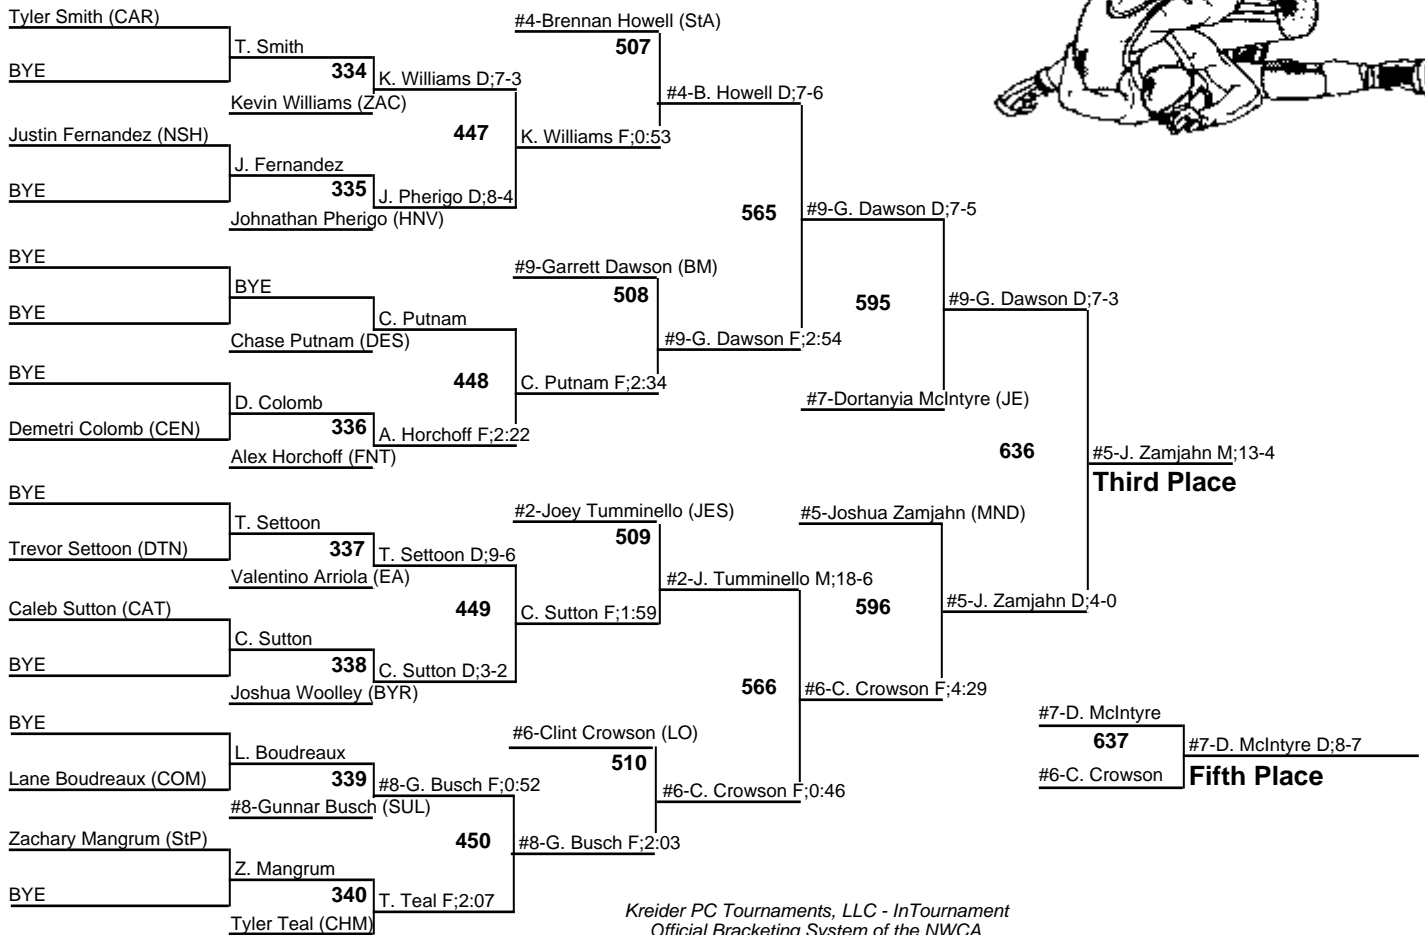

Louisiana State Wrestling Championships - Div I

215

11-12 February 2011