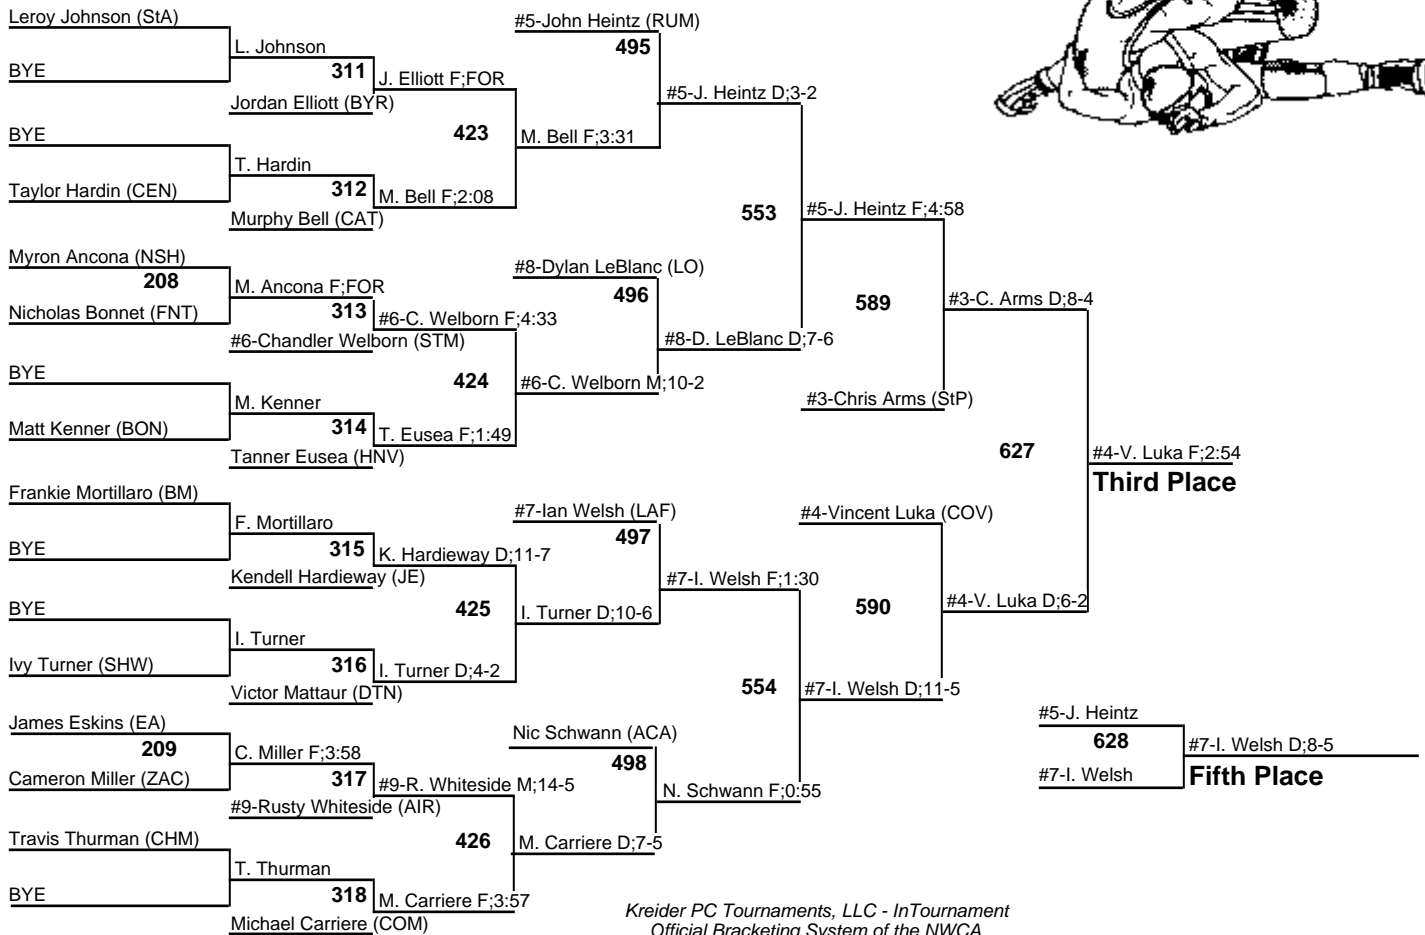

Louisiana State Wrestling Championships - Div I

160

11-12 February 2011