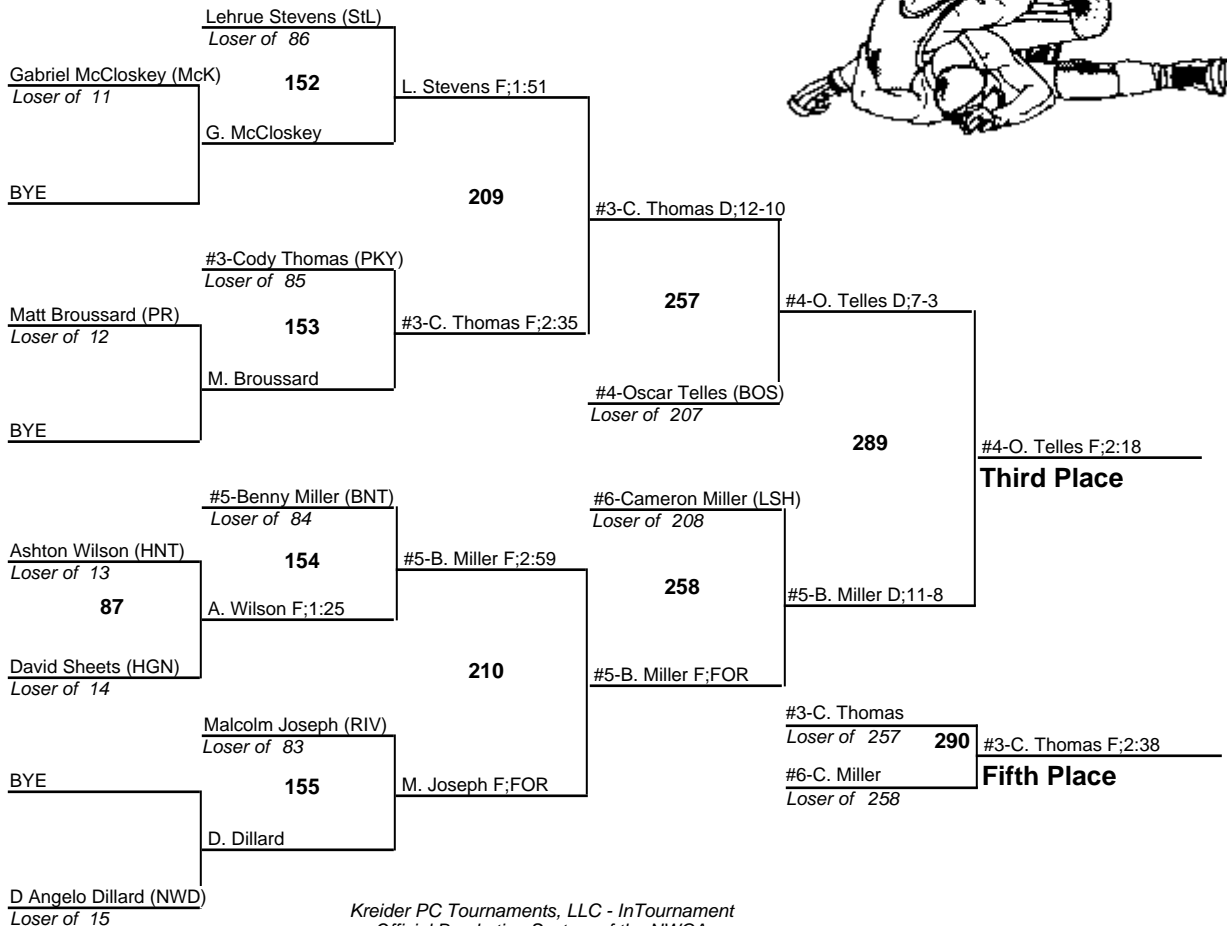

Louisiana State Wrestling Championships - Div II

125

11-12 February 2011