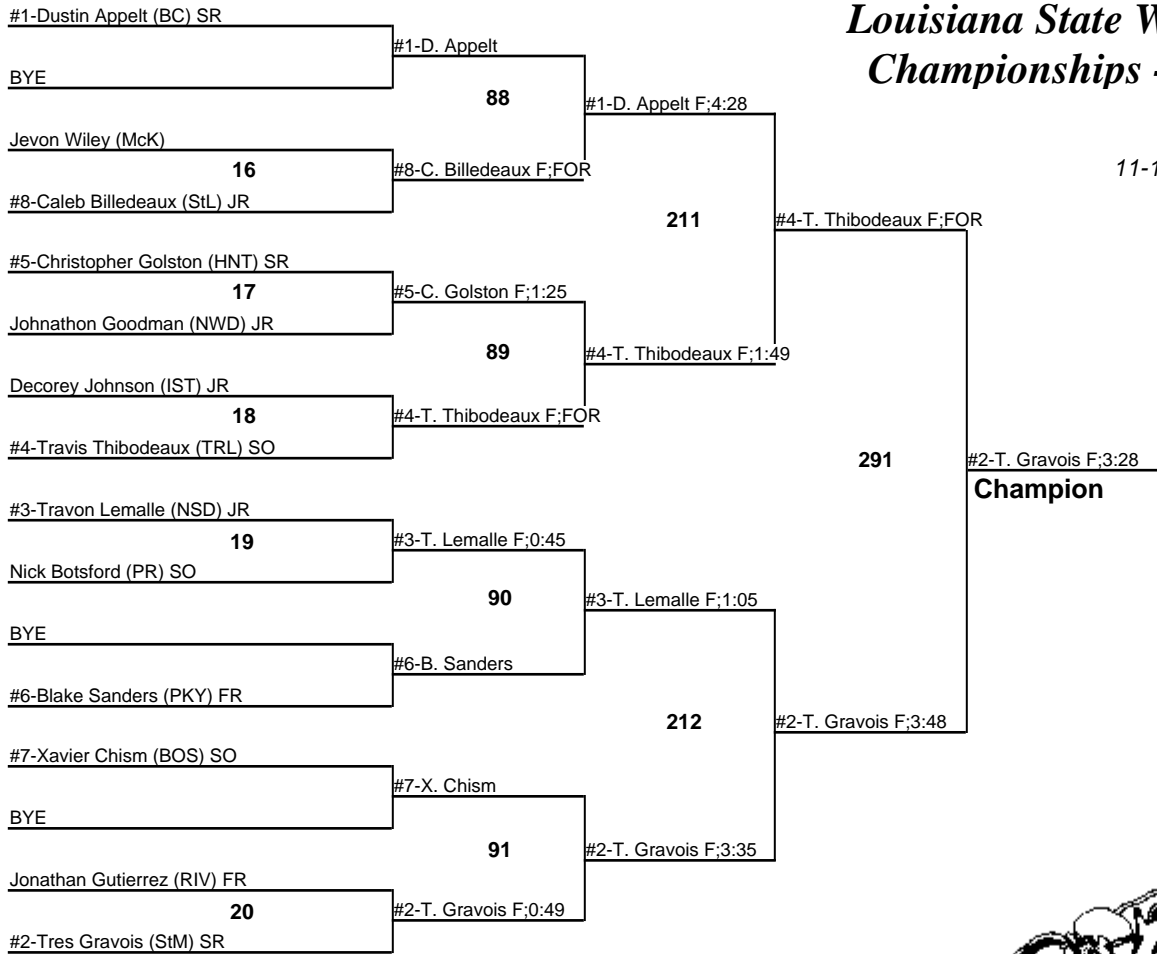

Louisiana State Wrestling Championships - Div II

130

11-12 February 2011