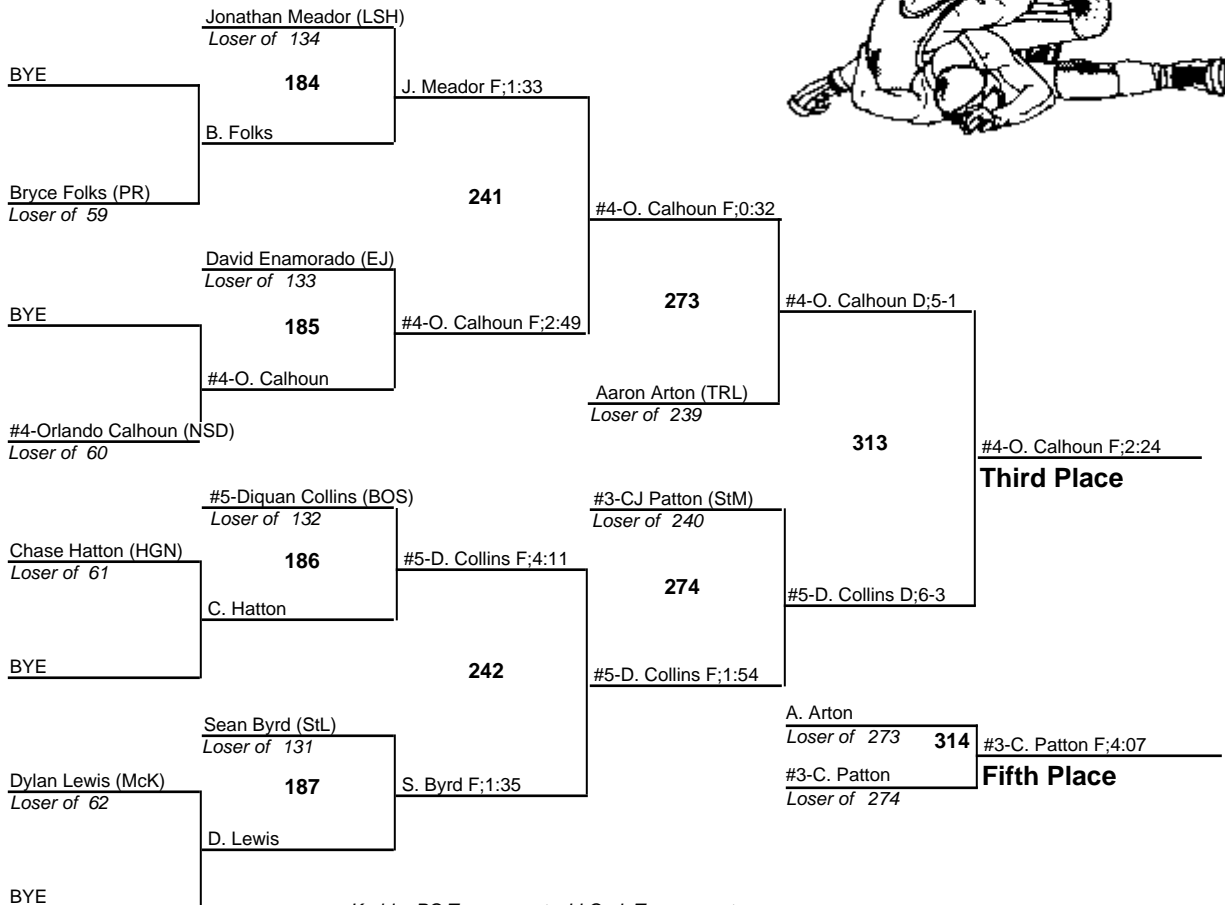

Louisiana State Wrestling Championships - Div II

189

11-12 February 2011