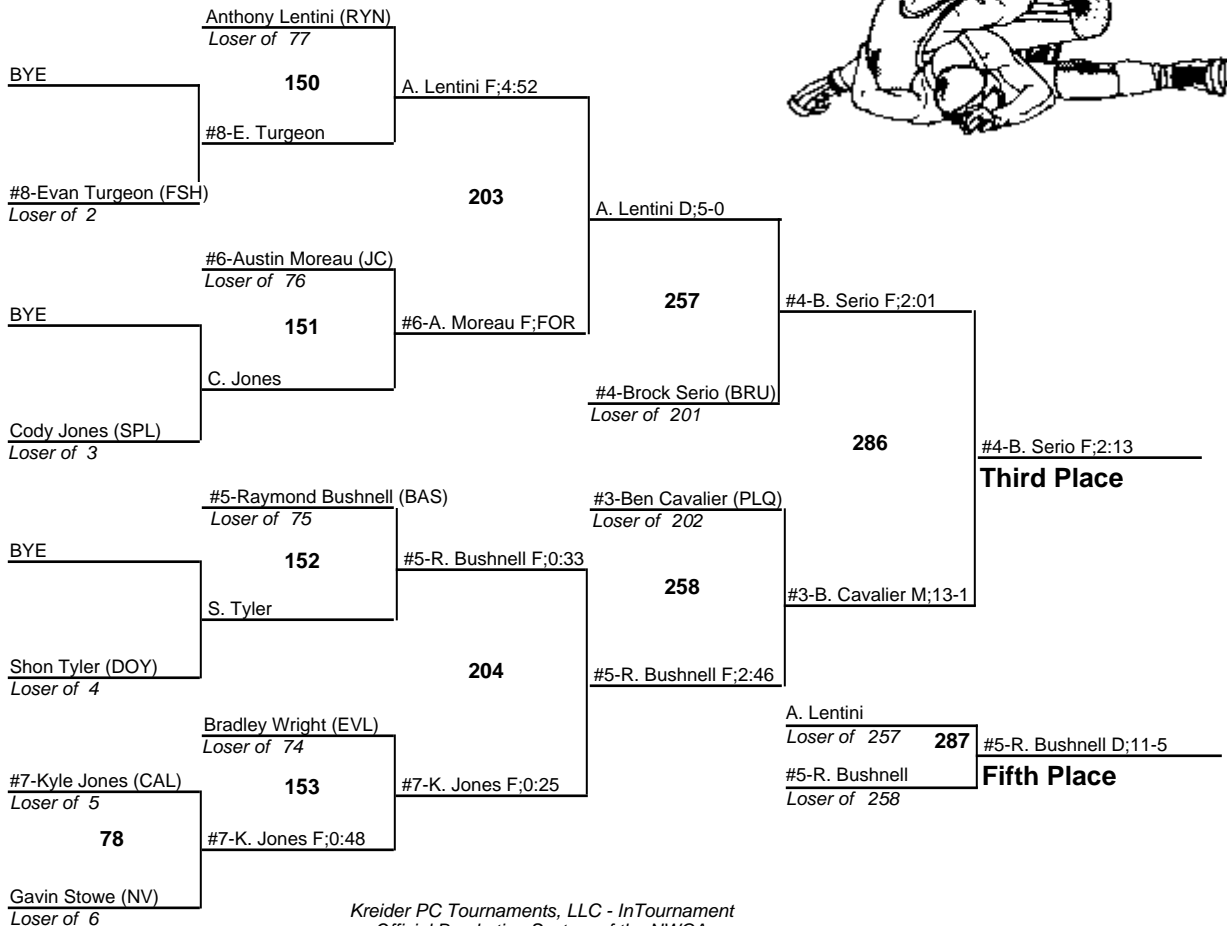

Louisiana State Wrestling Championships - Div II

Team Standings

Finals

Plc	Score	School	CH	WB	1	2	3	4	5	6
1	313.5	Teurlings	0	0	7	3	0	1	1	1
2	269.5	St Michael	0	0	6	2	0	1	1	2
3	173.0	Bossier	0	0	0	2	3	2	1	2
4	165.5	Benton	0	0	0	3	4	1	0	0
5	140.0	Parkway	0	0	0	1	0	3	4	0
6	119.5	Huntington	0	0	1	1	0	0	3	1
7	86.0	Northside	0	0	0	0	2	2	0	0
8	84.5	Belle Chasse	0	0	0	0	2	1	0	2
9	60.0	St Louis	0	0	0	0	1	0	1	0
10	57.5	Riverdale	0	0	0	0	1	1	0	0
11	43.0	Haughton	0	0	0	1	0	0	0	1
12	42.0	Pearl River	0	0	0	0	0	0	1	2
13	39.0	Lakeshore	0	0	0	0	0	1	0	1
14	34.0	Woodlawn BR	0	0	0	0	0	1	1	0
15	28.5	Northwood	0	0	0	0	0	0	1	0
16	26.0	McKinley	0	0	0	0	1	0	0	0
17	19.5	Helen Cox	0	0	0	1	0	0	0	0
18	17.5	Tara	0	0	0	0	0	0	0	2
19	6.0	East Jefferson	0	0	0	0	0	0	0	0
20	4.0	Istrouma	0	0	0	0	0	0	0	0

Louisiana State Wrestling Championships - DIV III

103

11-12 February 2011