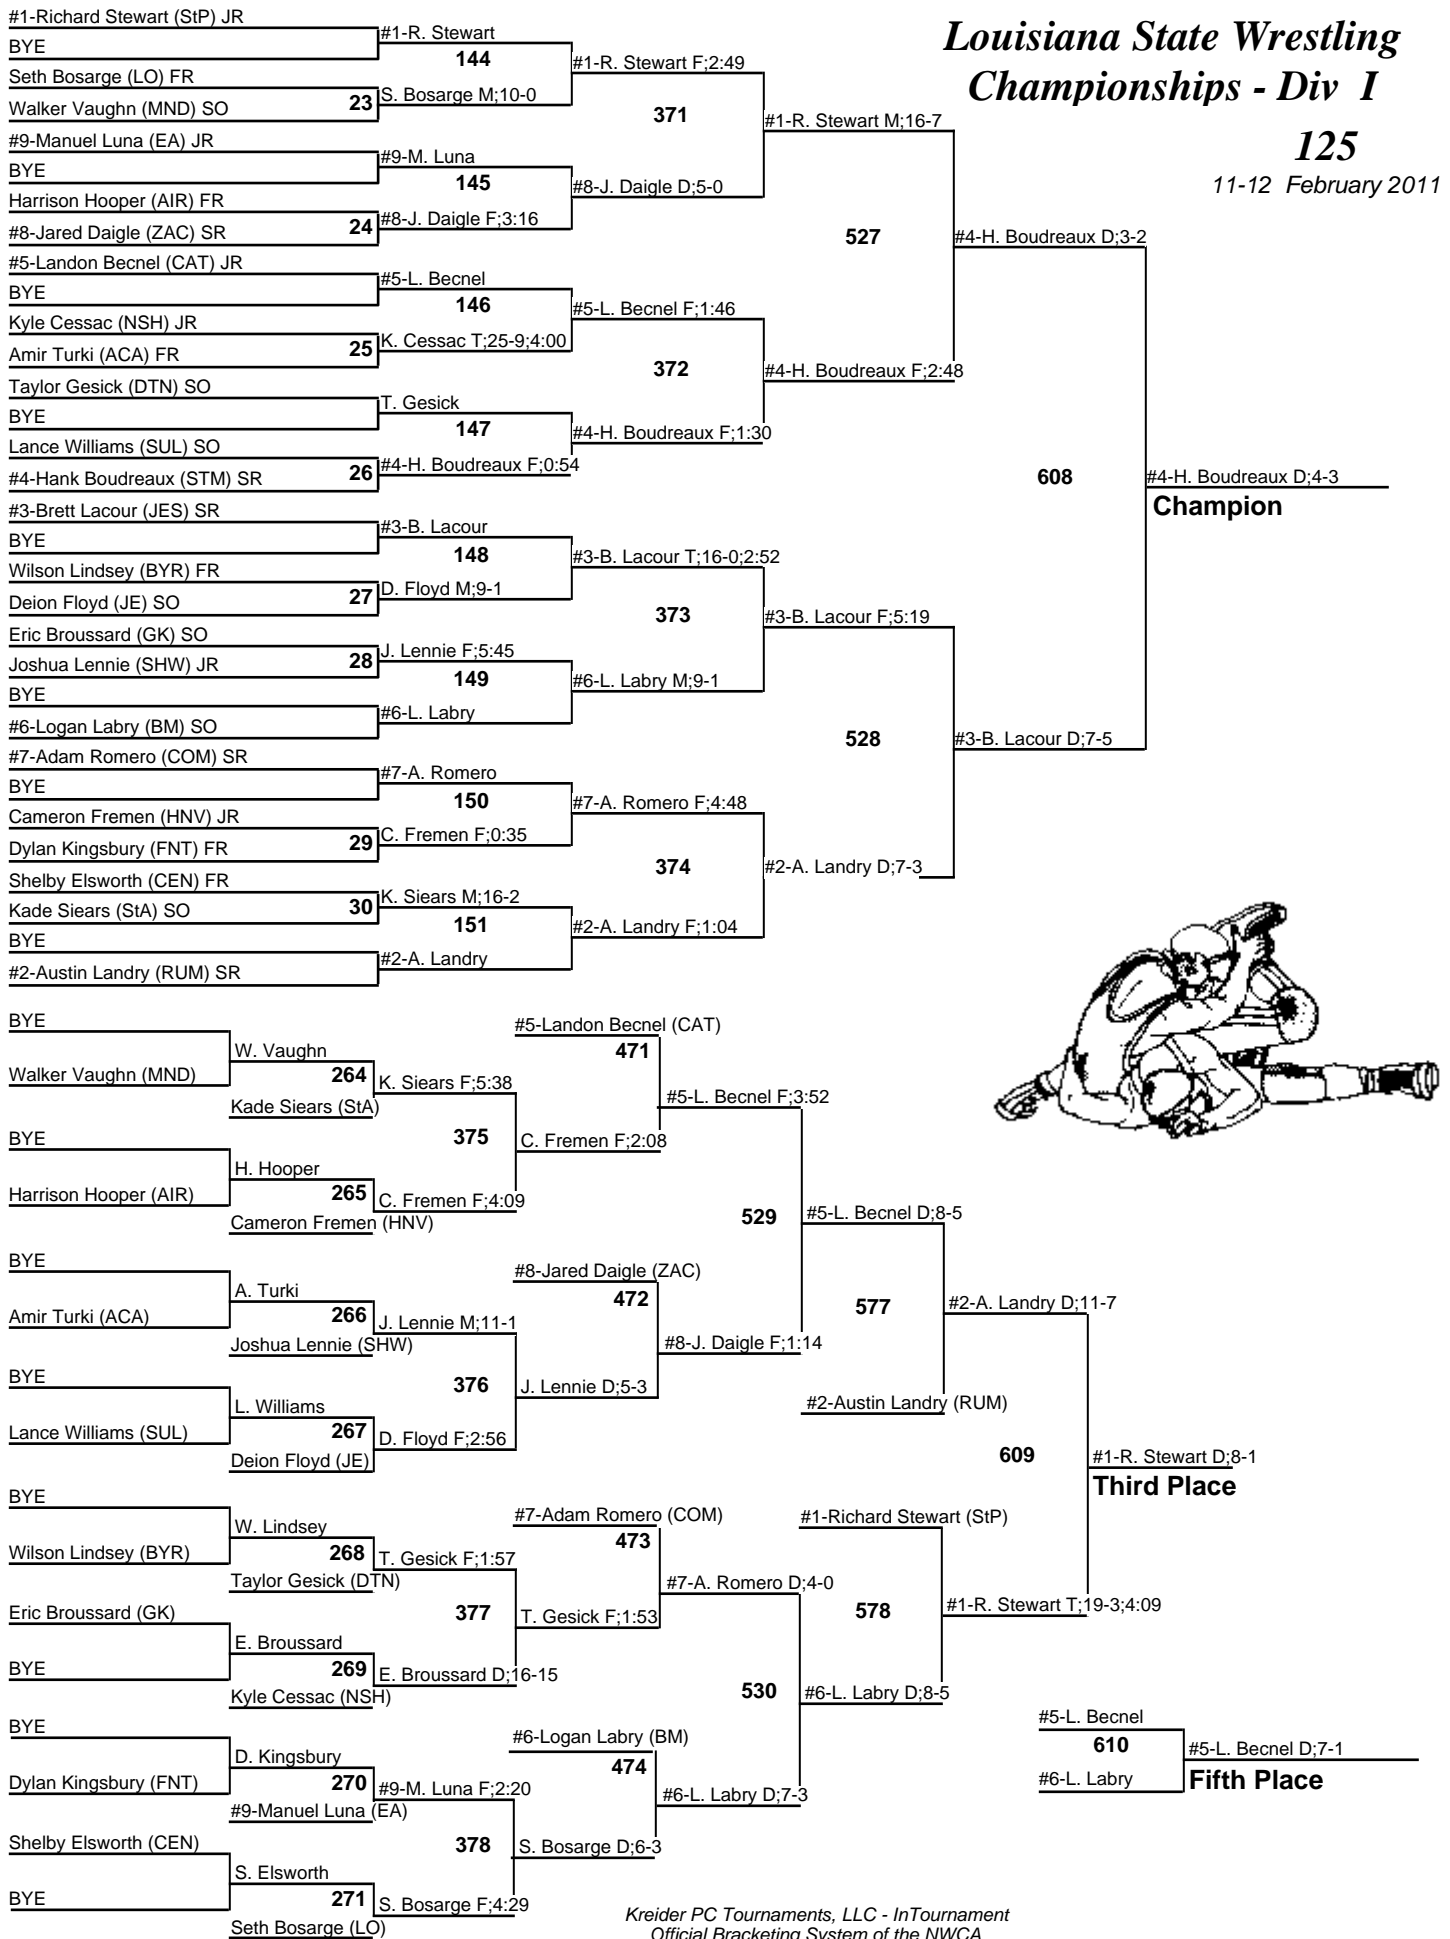

Louisiana State Wrestling Championships - Div I

125

11-12 February 2011