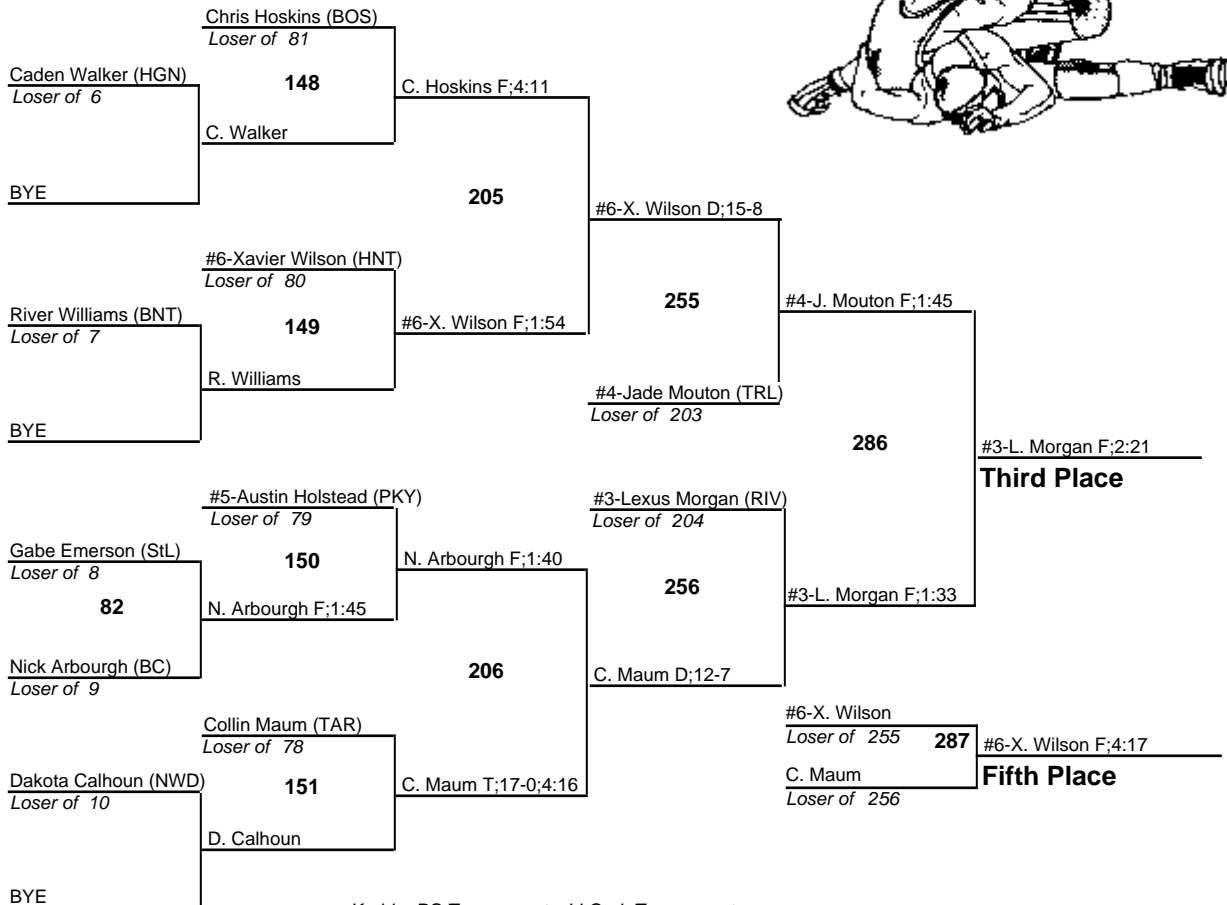

Louisiana State Wrestling Championships - Div II

119

11-12 February 2011