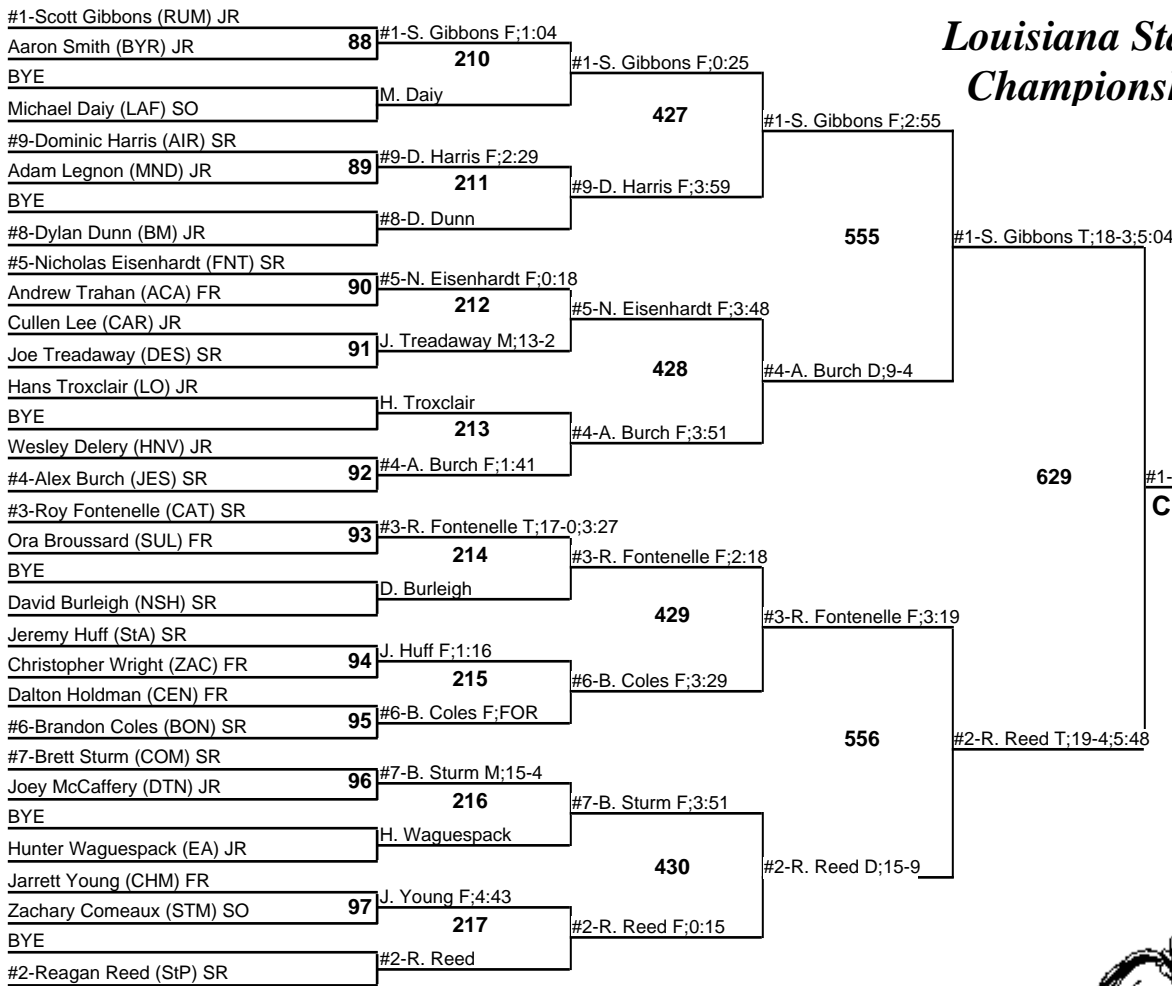

Louisiana State Wrestling Championships - Div I

171

11-12 February 2011