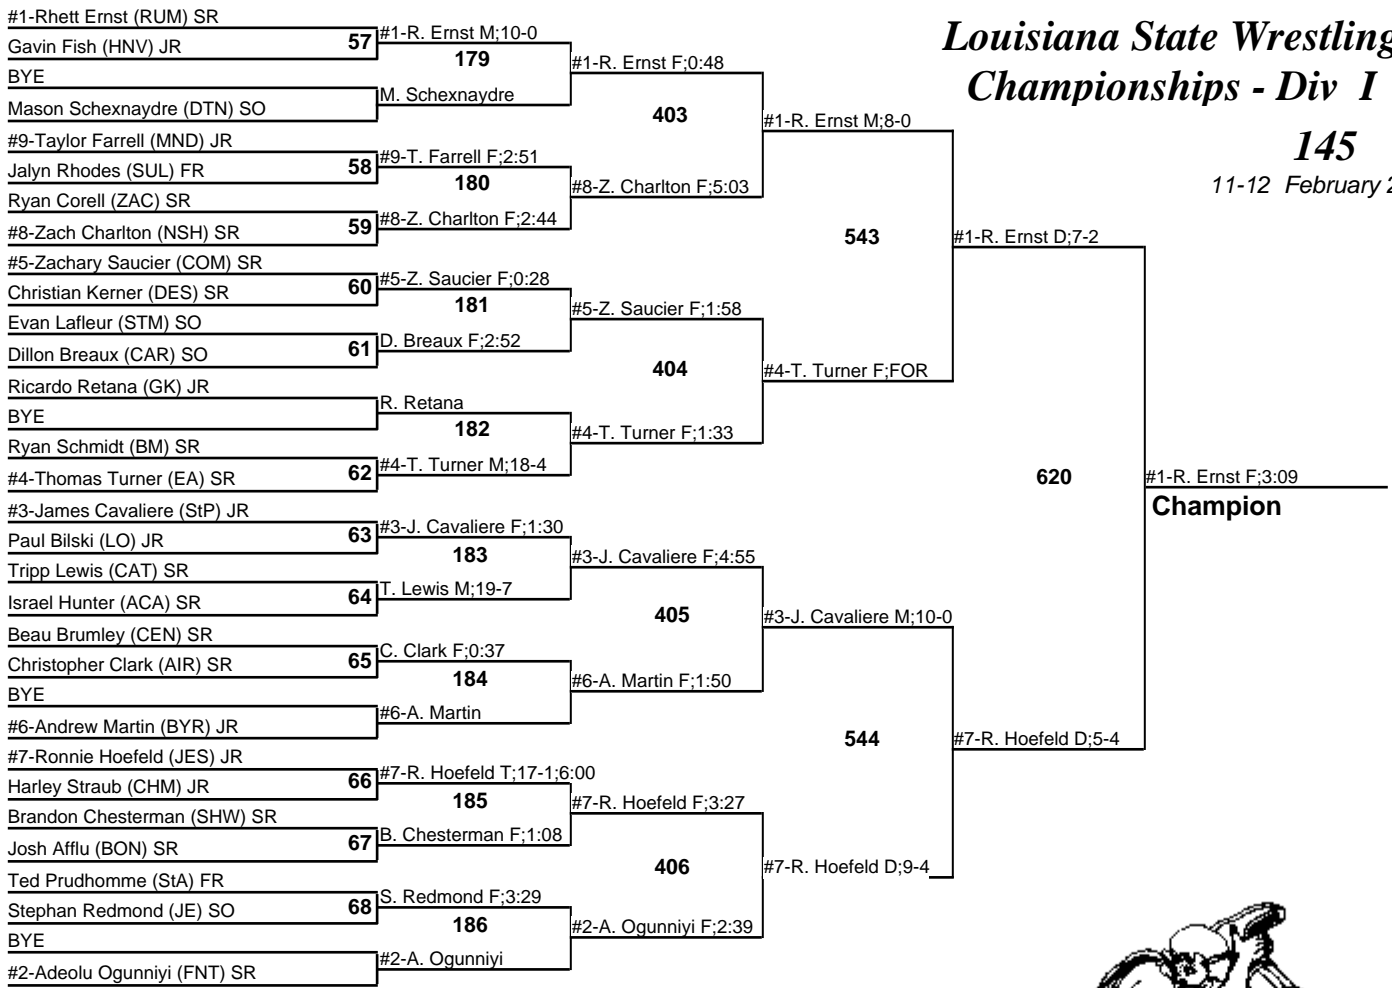

Louisiana State Wrestling Championships - Div I

145

11-12 February 2011