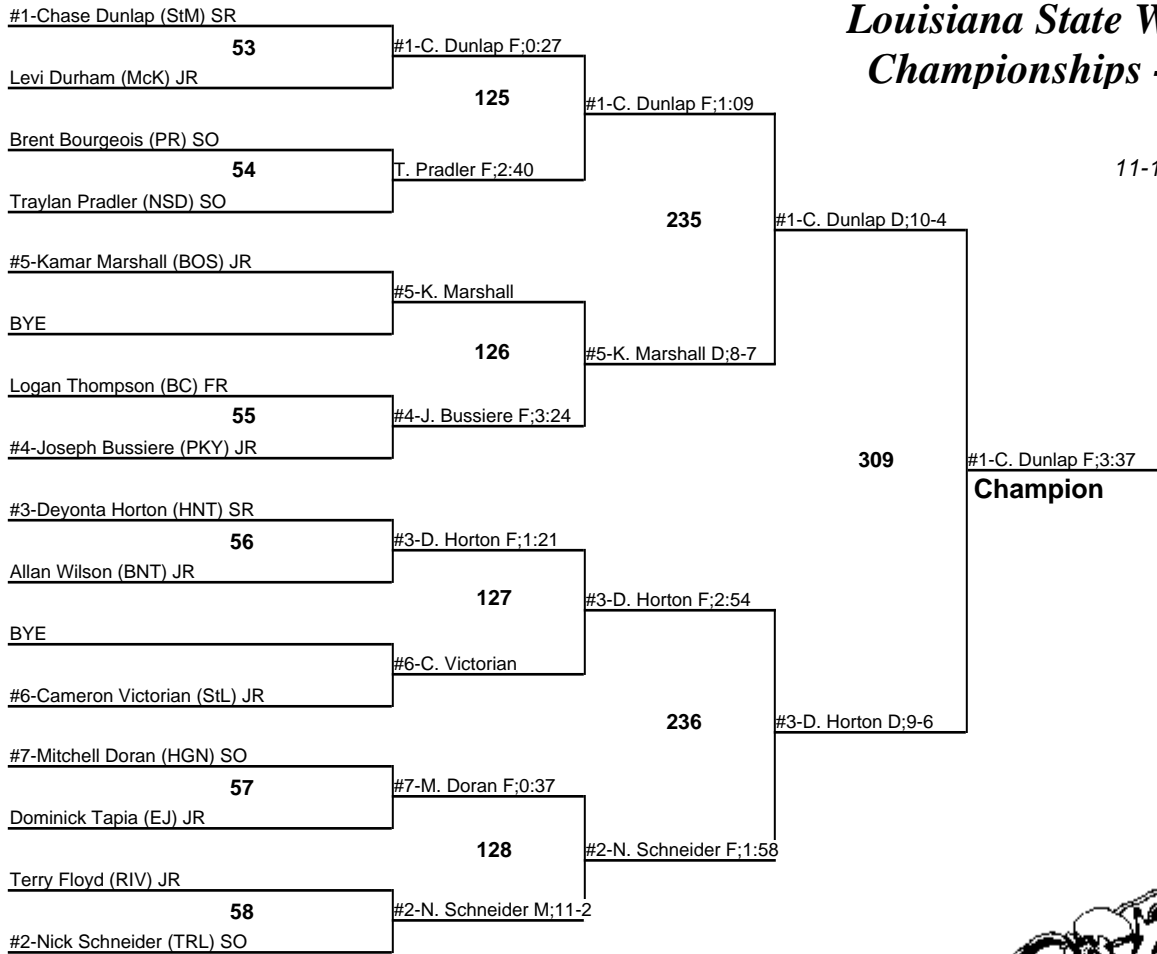

Louisiana State Wrestling Championships - Div II

171

11-12 February 2011