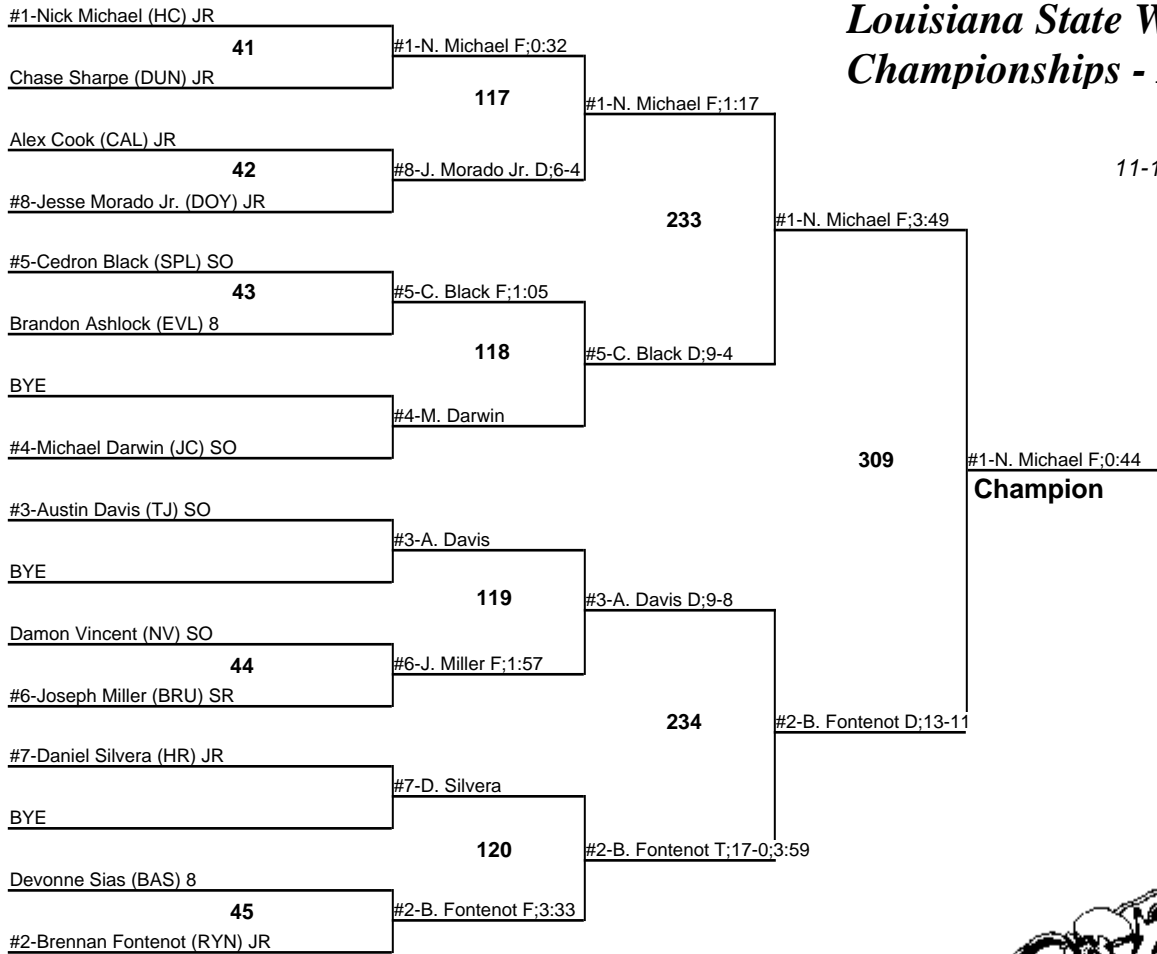

Louisiana State Wrestling Championships - DIV III

152

11-12 February 2011