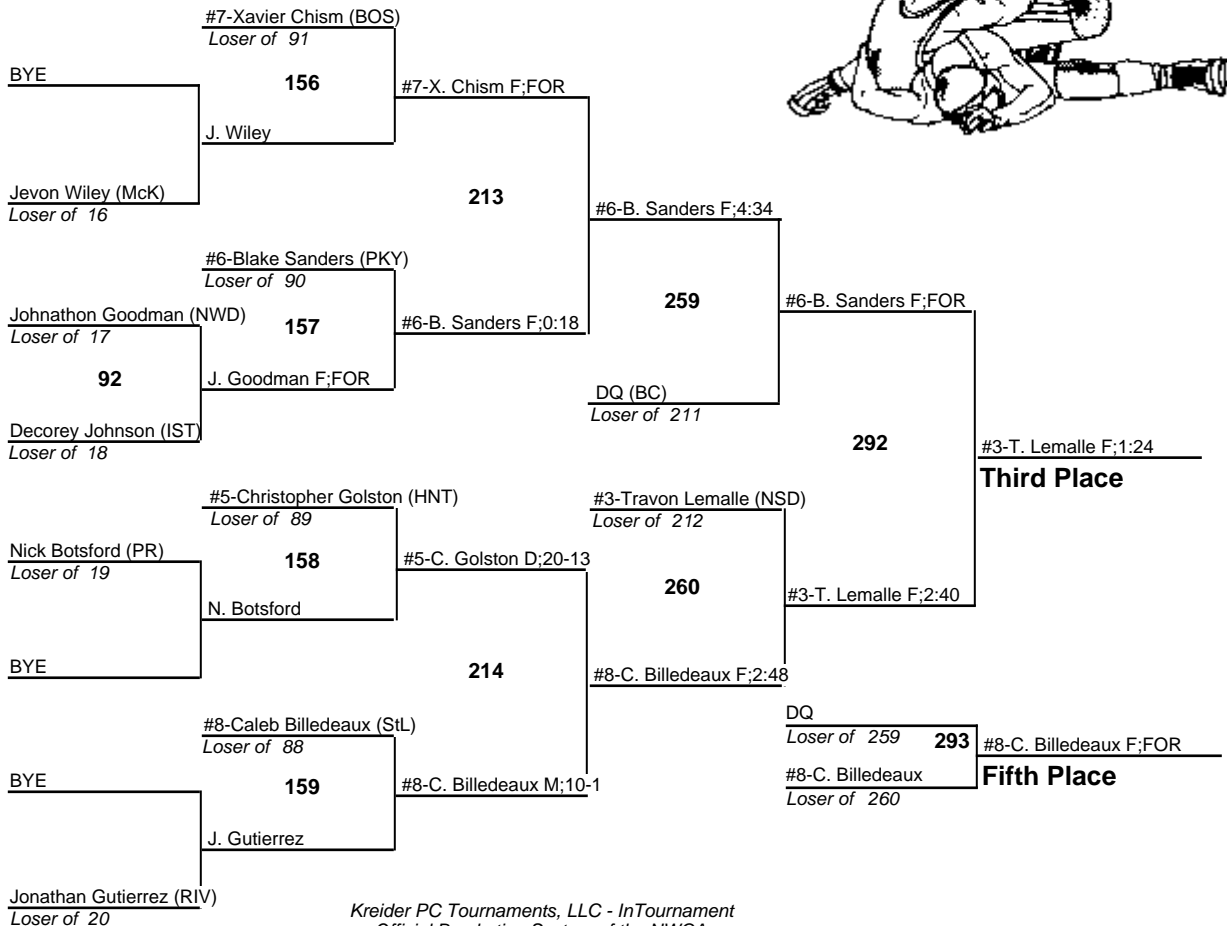

Louisiana State Wrestling Championships - Div II

130

11-12 February 2011