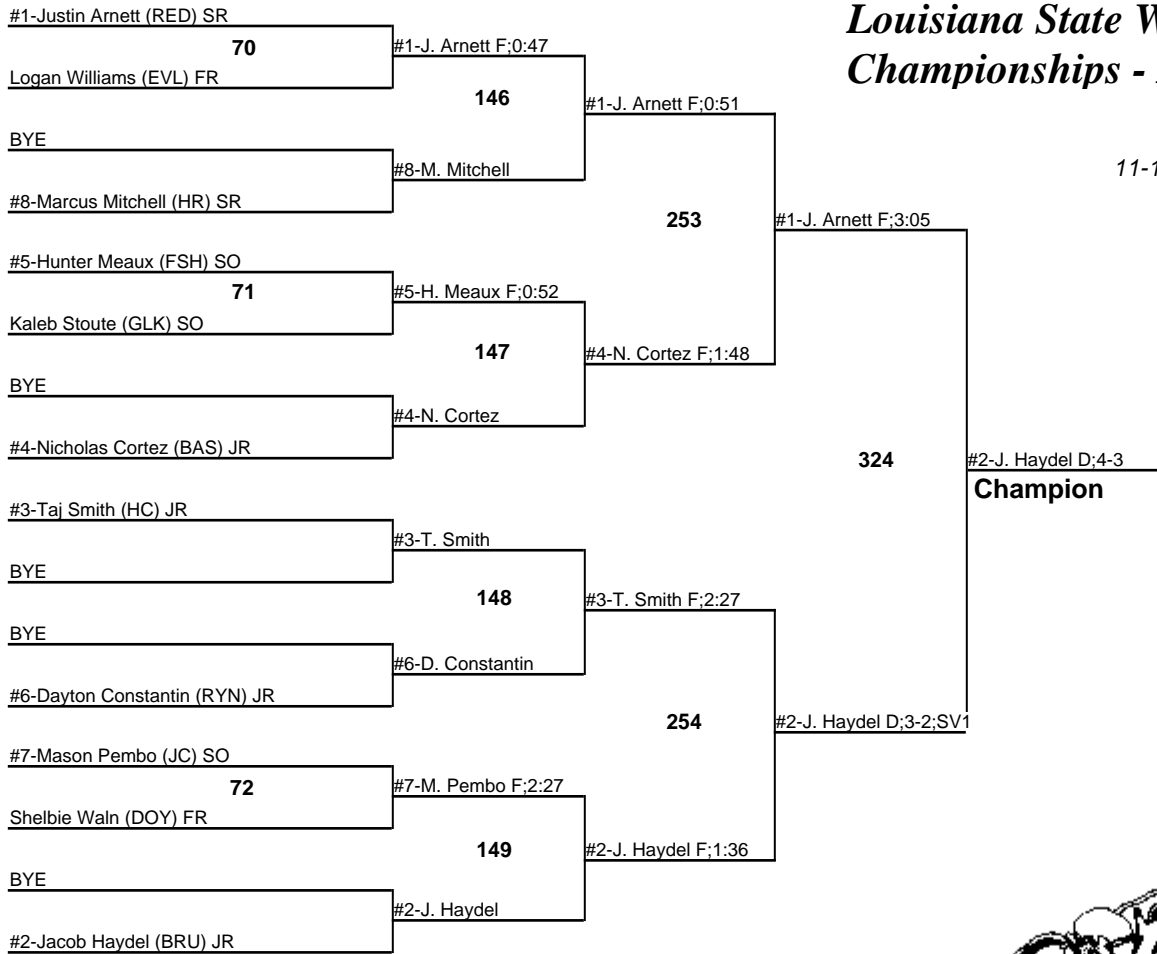

Louisiana State Wrestling Championships - DIV III

285

11-12 February 2011

Louisiana State Wrestling Championships - DIV III

Team Standings

final

Plc	Score	School	CH	WB	1	2	3	4	5	6
1	265.5	Holy Cross	0	0	6	1	4	1	0	0
2	254.0	Brusly	0	0	3	1	4	2	2	0
3	186.5	Rayne	0	0	3	1	0	2	1	3
4	111.5	Thomas Jefferson	0	0	0	2	1	0	2	1
5	109.0	North Vermillion	0	0	1	2	0	0	1	0
6	105.0	John Curtis	0	0	0	0	2	1	1	1
7	94.5	Evangel	0	0	0	1	0	3	1	1
8	92.0	Redemptorist	0	0	0	4	0	0	0	0
9	81.0	Basile	0	0	1	0	0	1	3	0
10	73.0	South Plaquemines	0	0	0	0	1	2	1	1
11	71.0	Calvary	0	0	0	0	1	0	1	3
12	40.0	Northlake Christian	0	0	0	1	0	0	1	0
13	39.0	Fisher	0	0	0	1	0	0	0	2
14	28.0	De La Salle	0	0	0	0	0	1	0	1
15	23.0	Parkview	0	0	0	0	1	0	0	0
16	21.0	Plaquemine	0	0	0	0	0	1	0	0
17	15.0	Doyline	0	0	0	0	0	0	0	0
18	13.0	Loyola	0	0	0	0	0	0	0	1
19	12.0	Holy Rosary	0	0	0	0	0	0	0	0
20	7.0	Dunham	0	0	0	0	0	0	0	0
21	1.0	Grand Lake	0	0	0	0	0	0	0	0
22	0.0	French Settlement	0	0	0	0	0	0	0	0