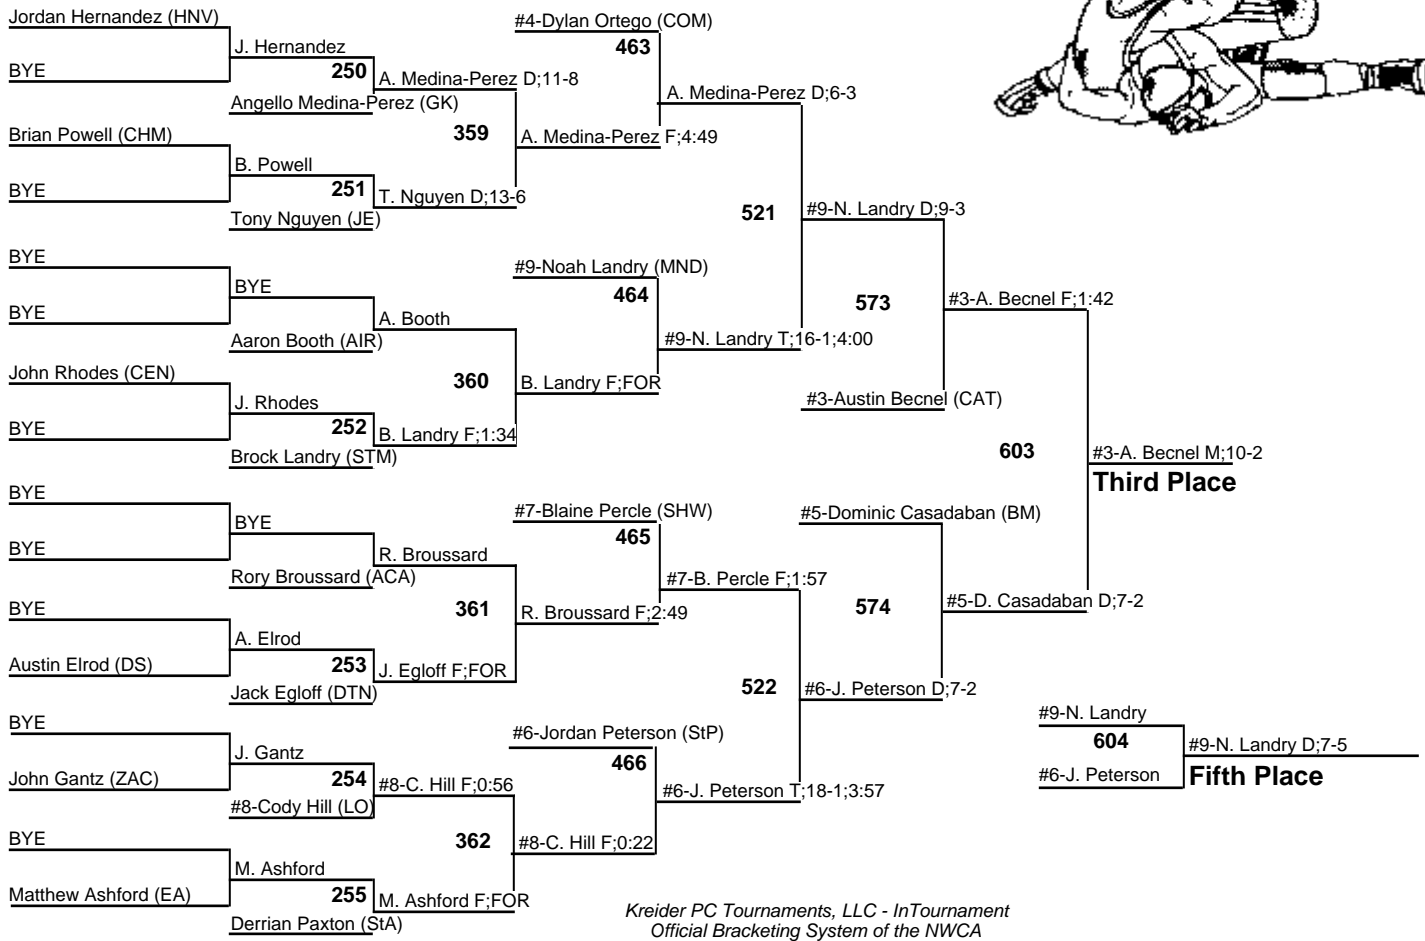

#3-A. Becnel M;10-2
Third Place

#6-J. Peterson
Fifth Place