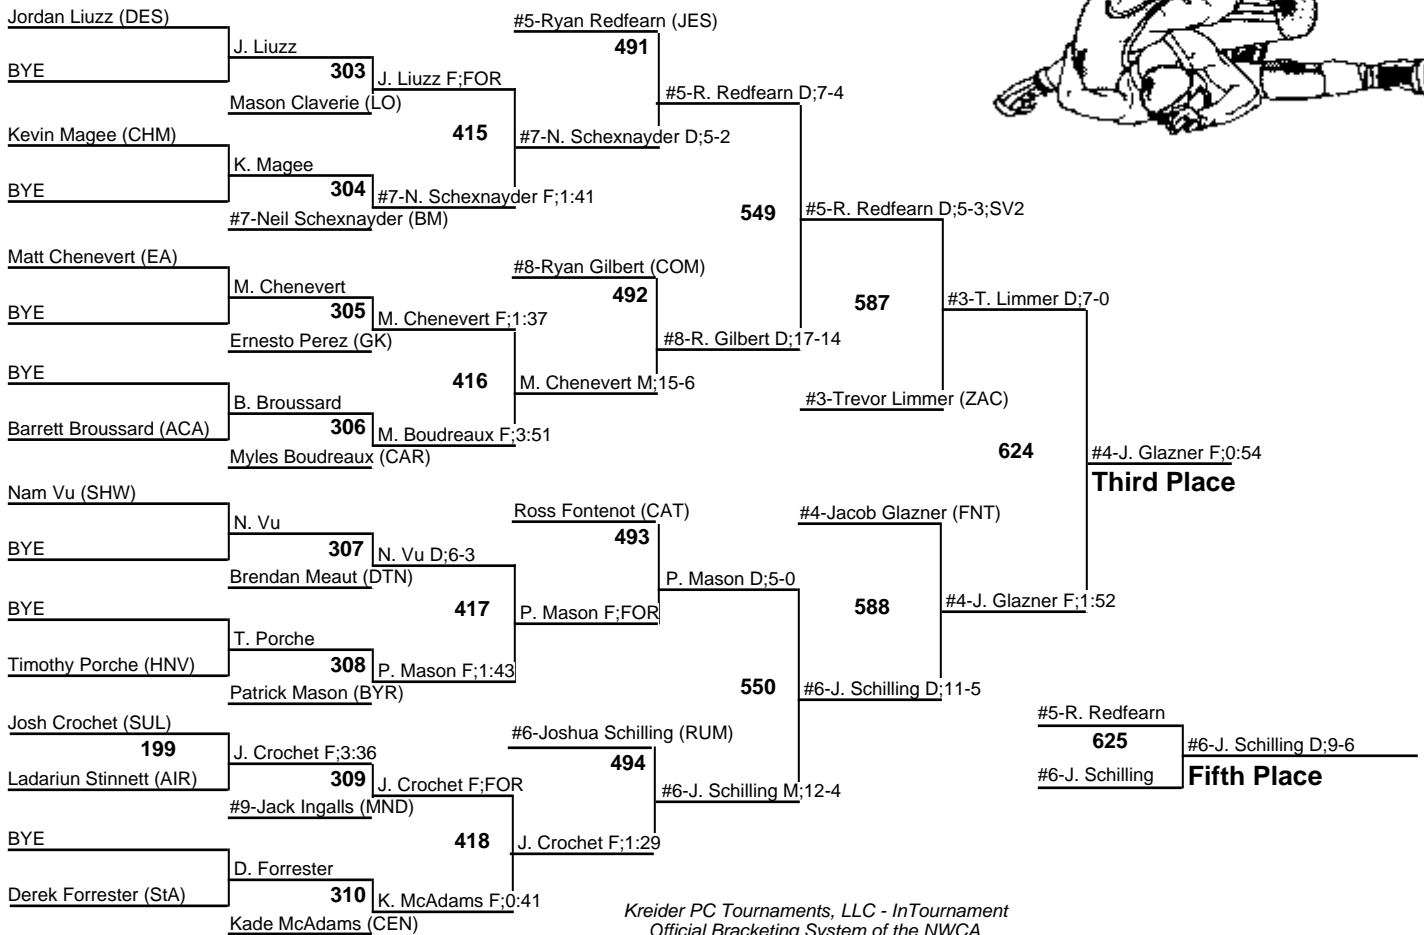

Louisiana State Wrestling Championships - Div I

152

11-12 February 2011