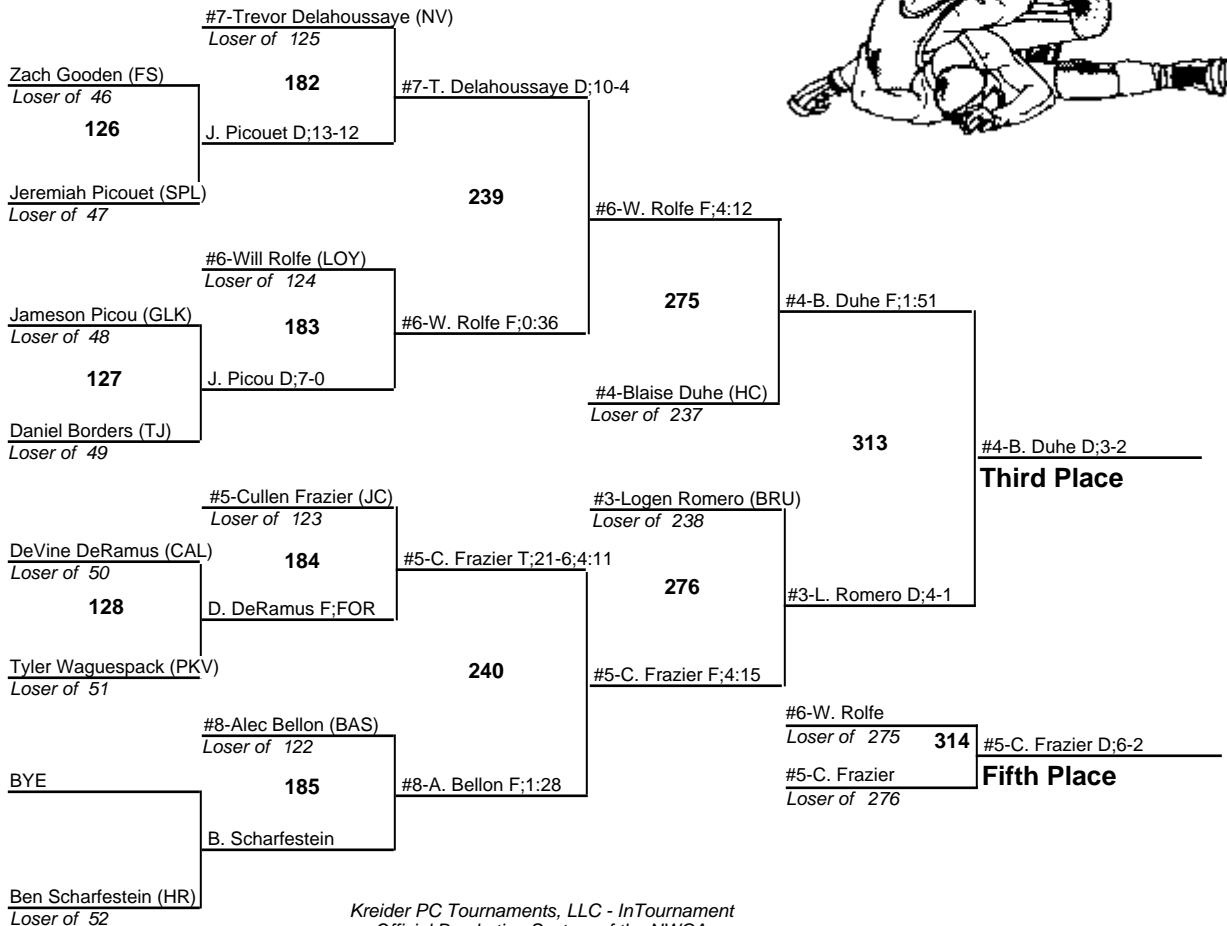

Louisiana State Wrestling Championships - DIV III

160

11-12 February 2011