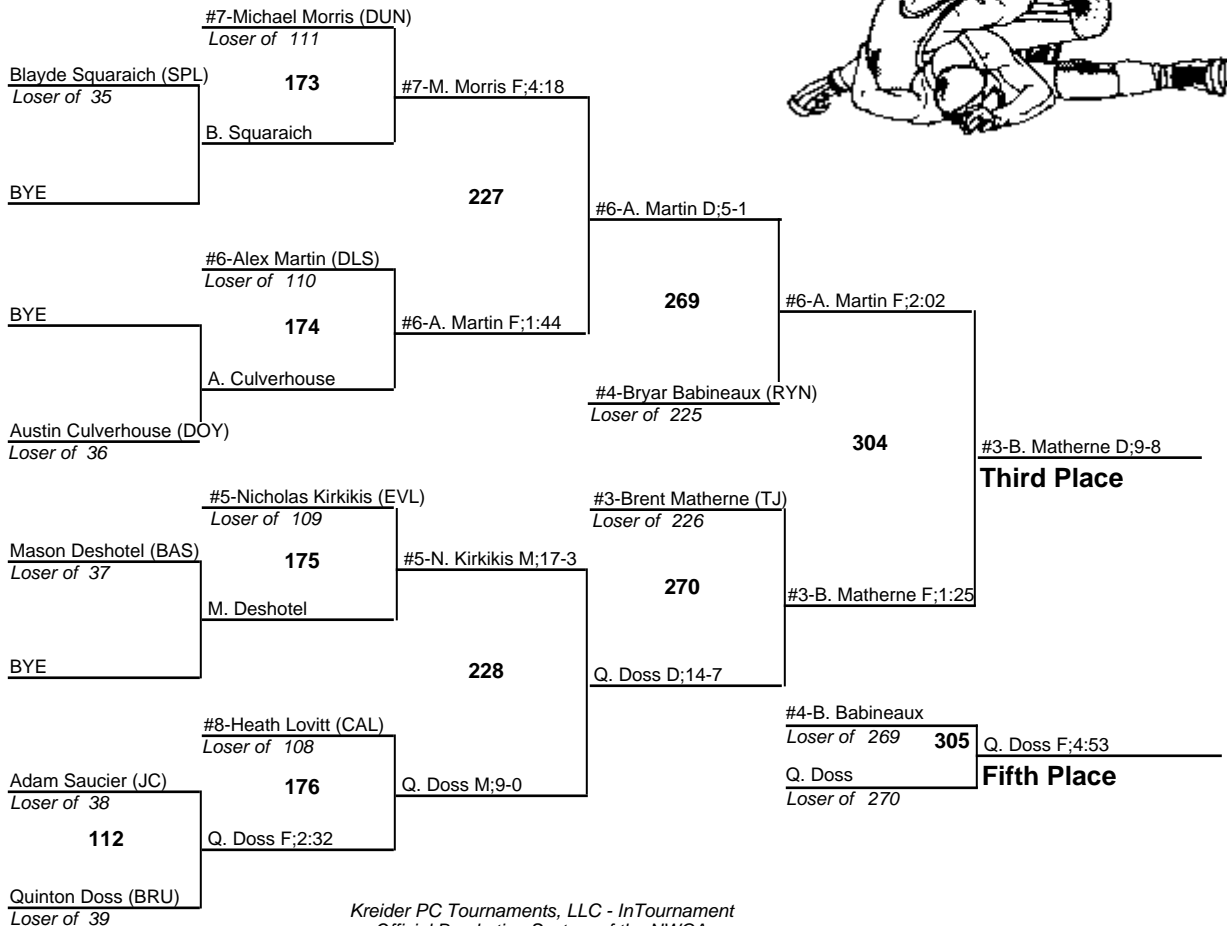

Louisiana State Wrestling Championships - DIV III

140

11-12 February 2011