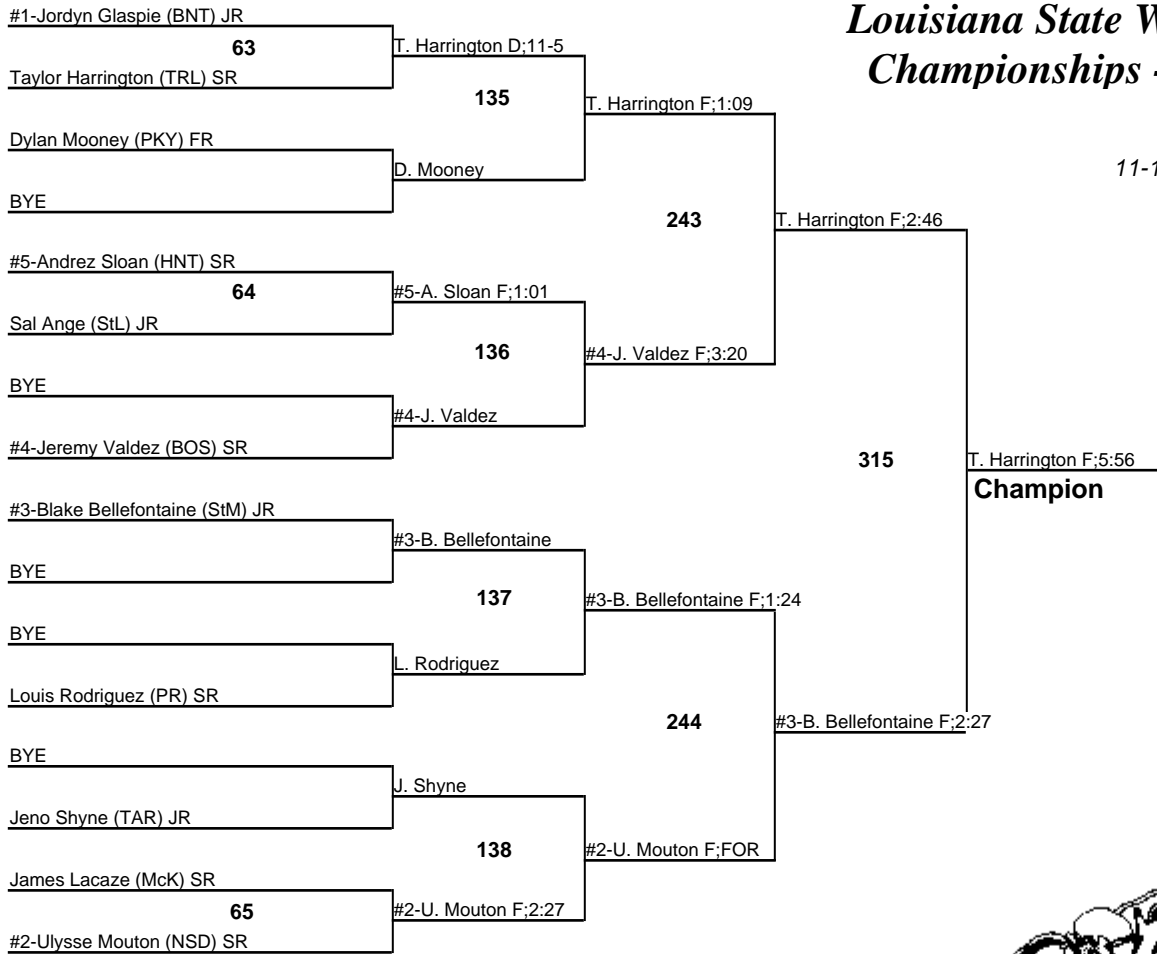

Louisiana State Wrestling Championships - Div II

215

11-12 February 2011