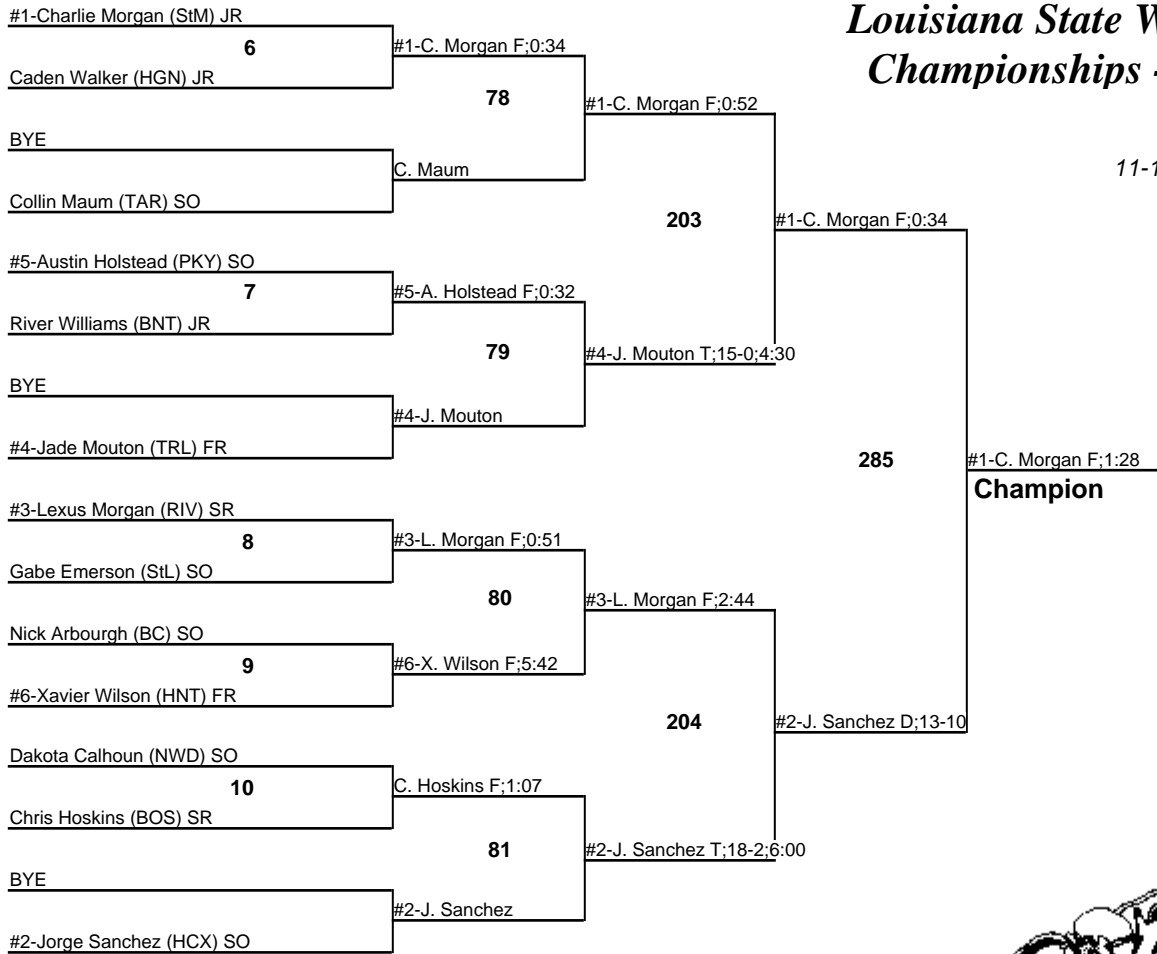

Louisiana State Wrestling Championships - Div II

119

11-12 February 2011