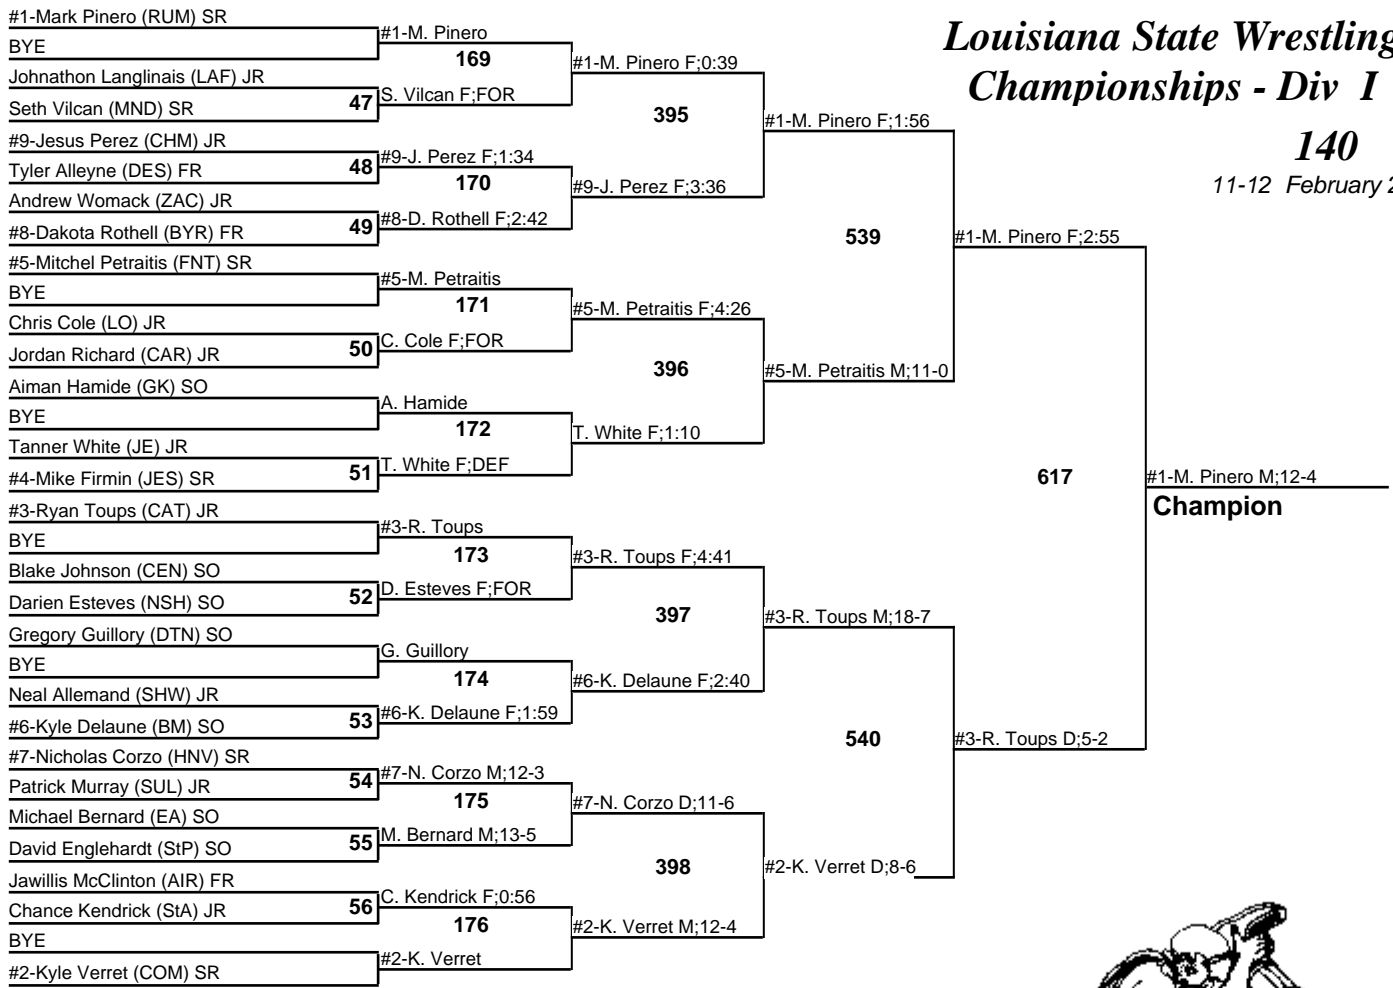

Louisiana State Wrestling Championships - Div I

140

11-12 February 2011