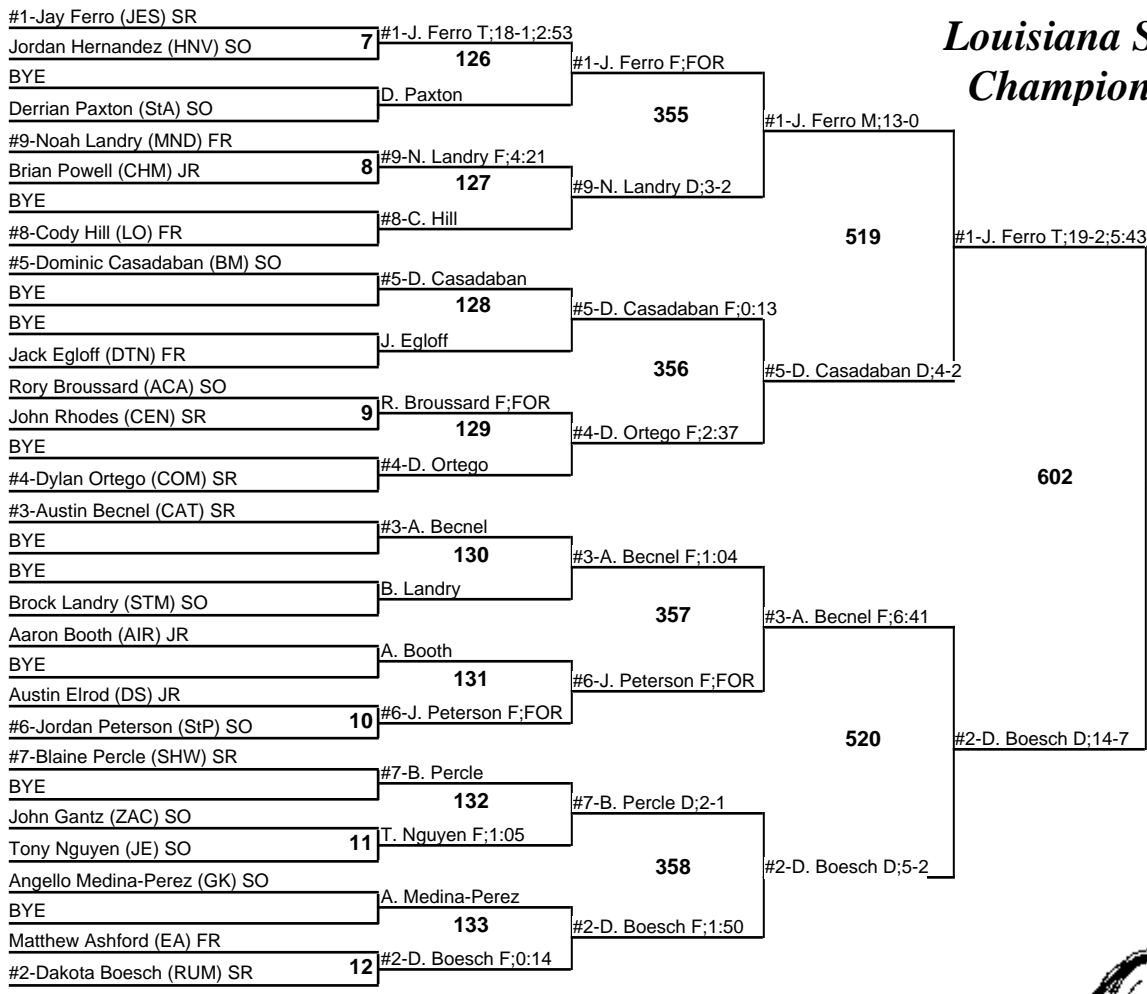

Louisiana State Wrestling Championships - Div I

112

11-12 February 2011

#1-J. Ferro D;7-1
Champion