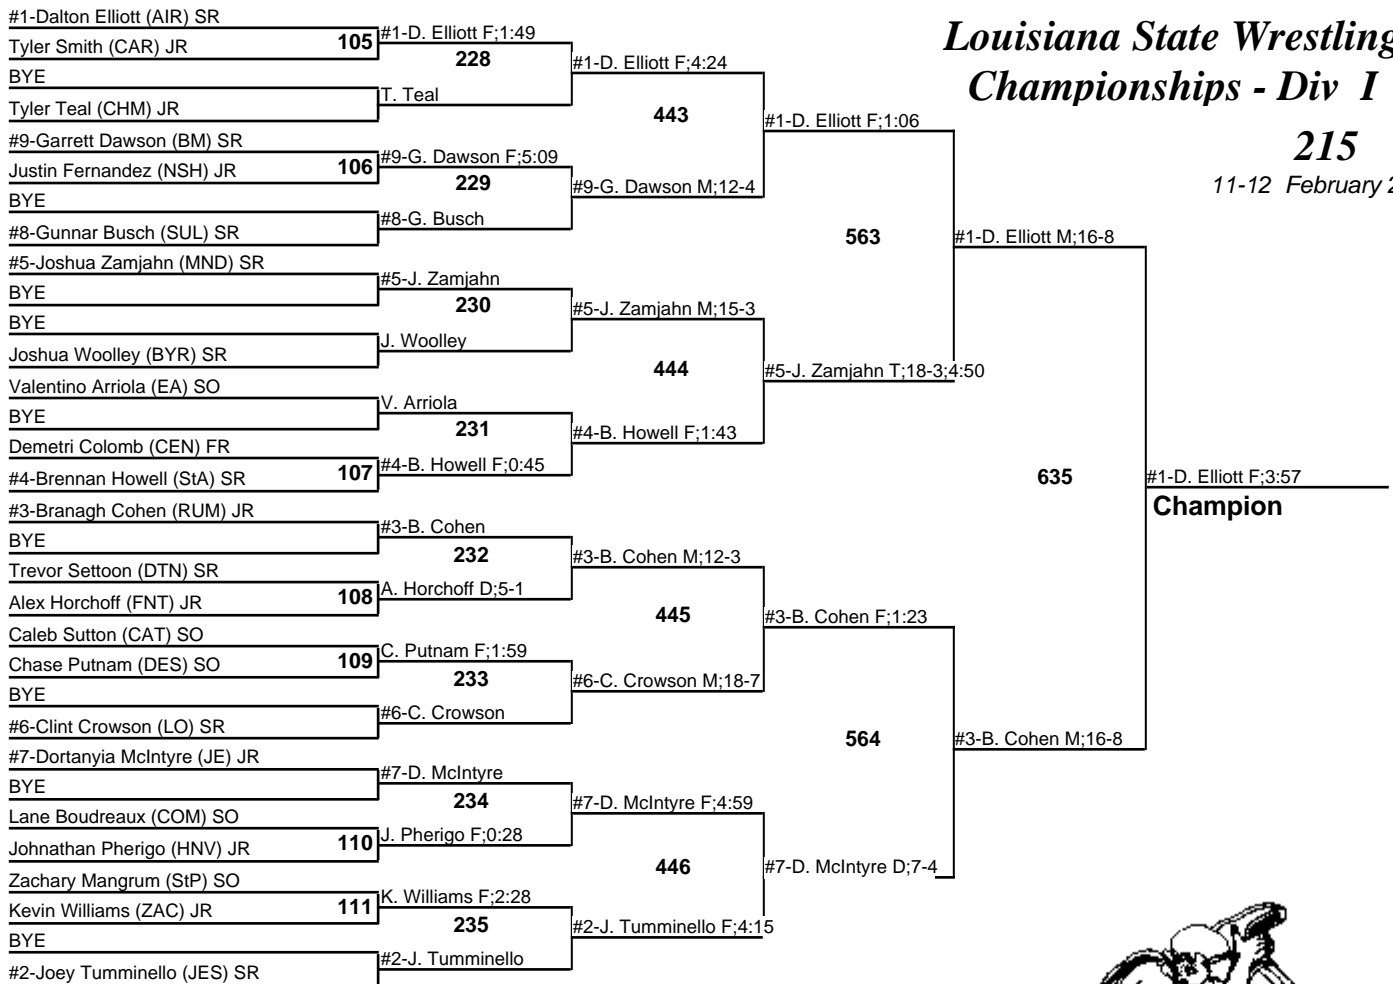

Louisiana State Wrestling Championships - Div I

215

11-12 February 2011