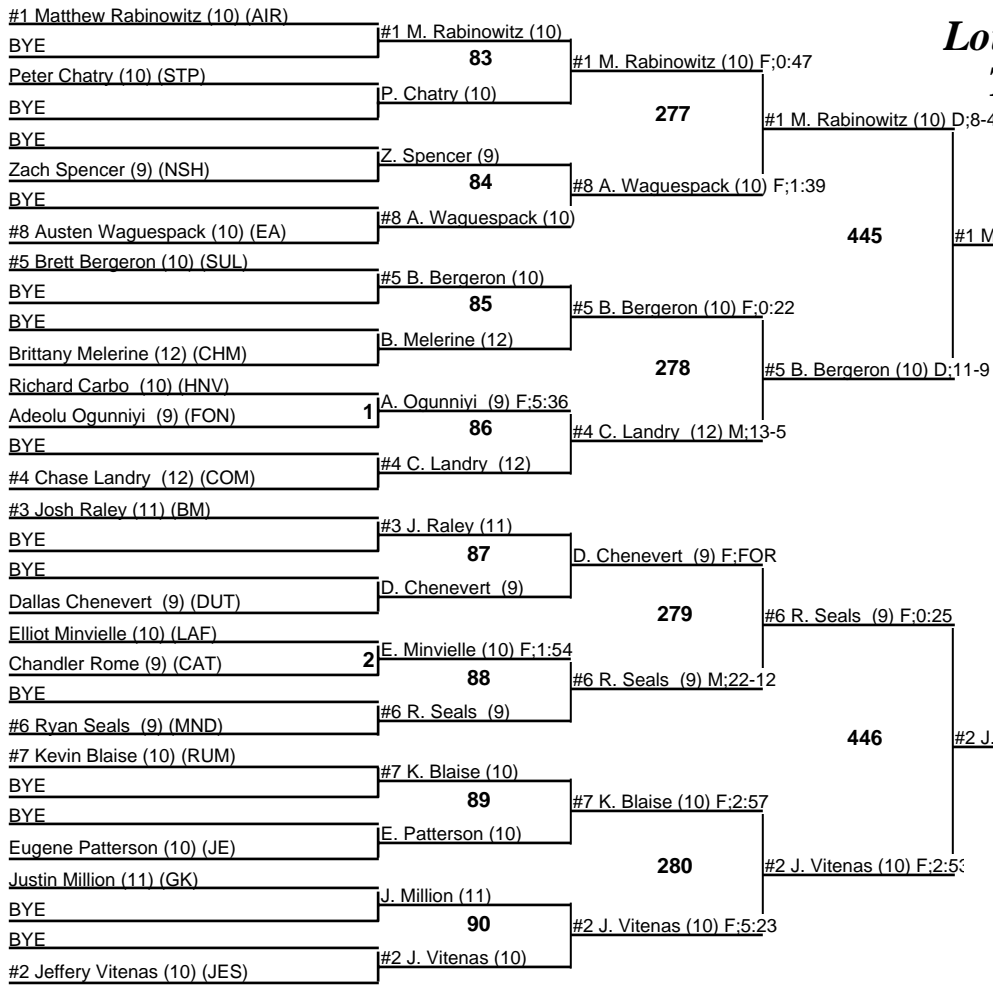

Louisiana State Wrestling Tournament - DIV I

103

8-9 February 2008

#1 Matthew Rabinowitz (10) D;9-2
Champion

#5 Brett Bergeron (10) F;4:03
Third Place

#7 K. Blaise (10)
Fifth Place

Louisiana State Wrestling Tournament - DIV I