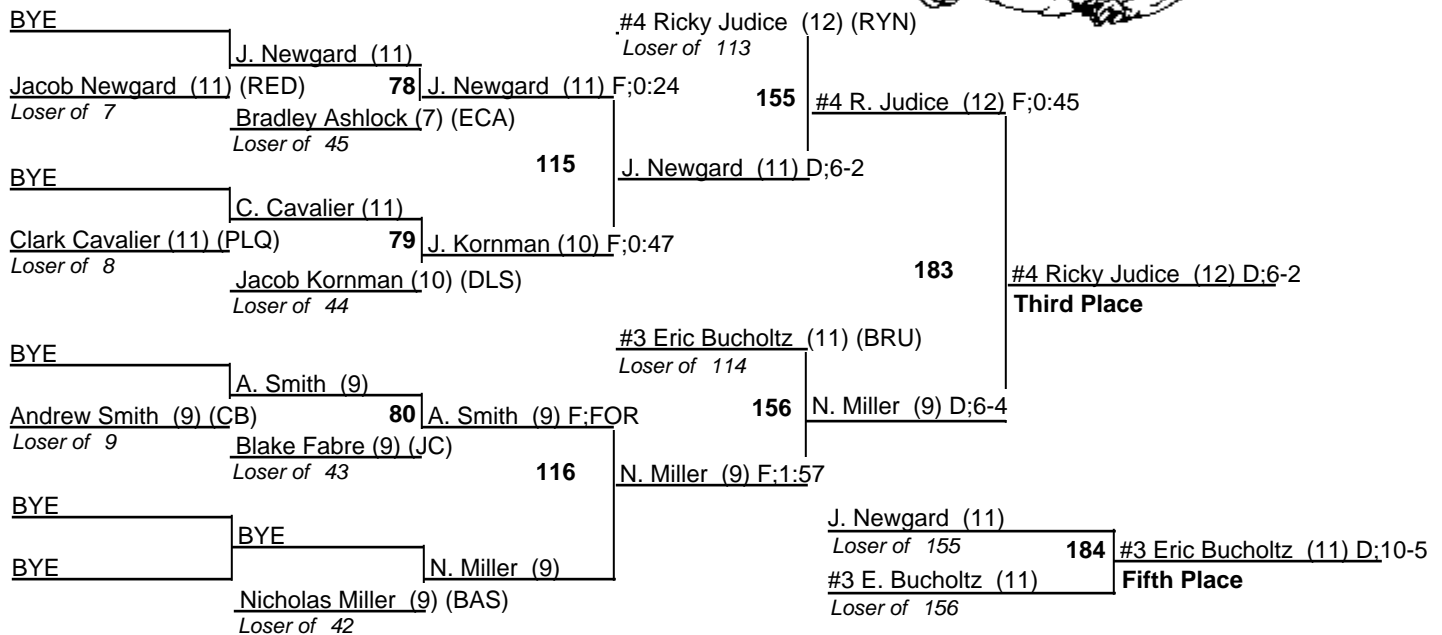

Louisiana State Wrestling Tournament - DIV III

8-9 February 2008

140