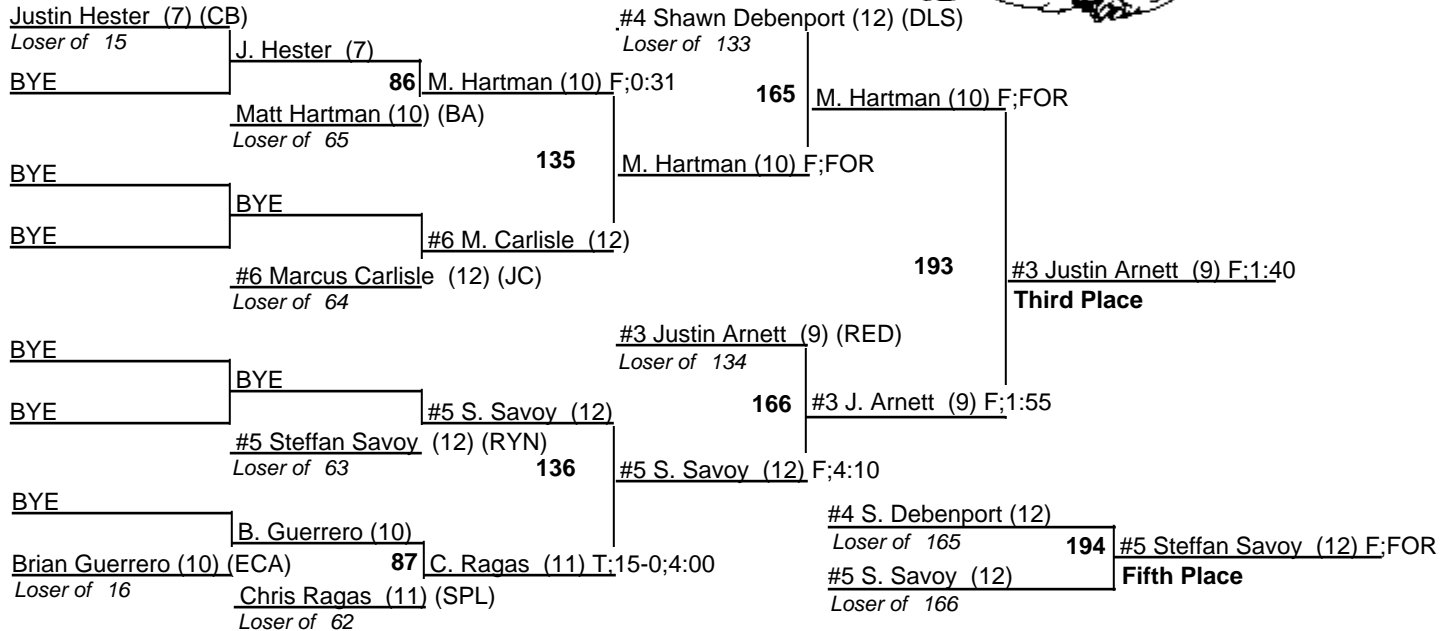

8-9 February 2008

Louisiana State Wrestling Tournament - DIV III

8-9 February 2008

171

Louisiana State Wrestling Tournament - DIV III

8-9 February 2008

189

Louisiana State Wrestling Tournament - DIV III