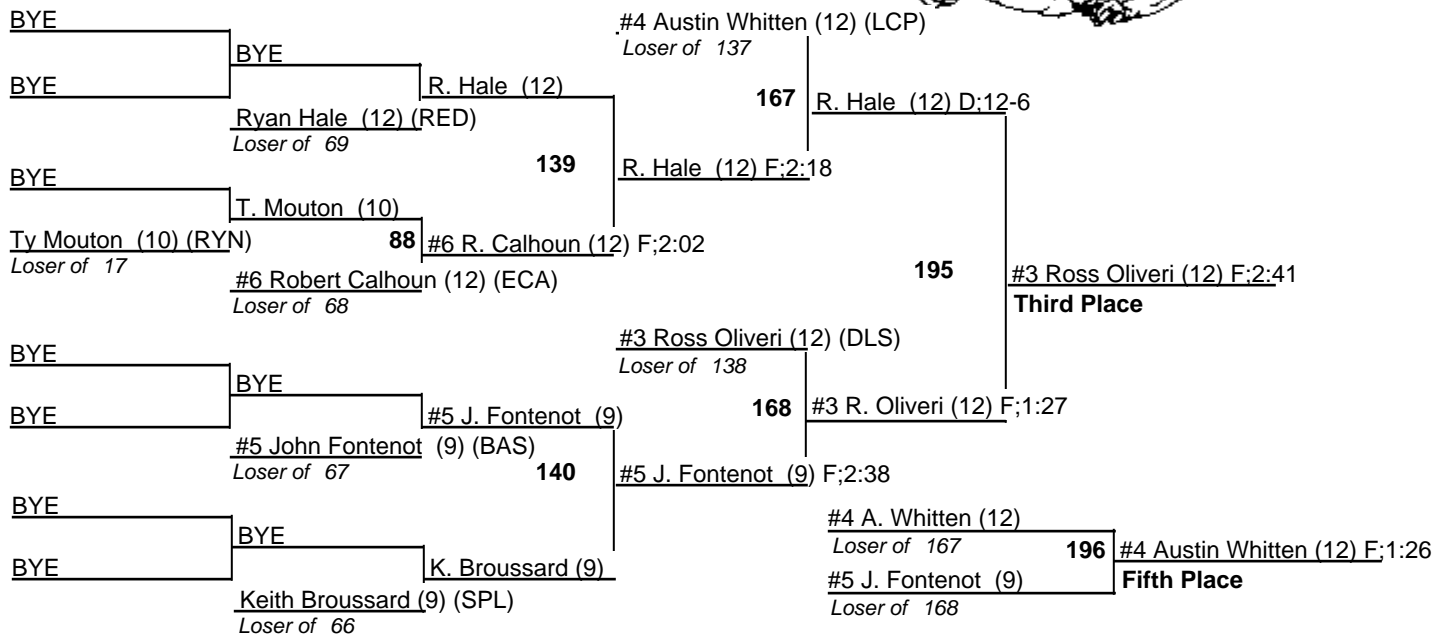

Louisiana State Wrestling Tournament - DIV III

8-9 February 2008

215