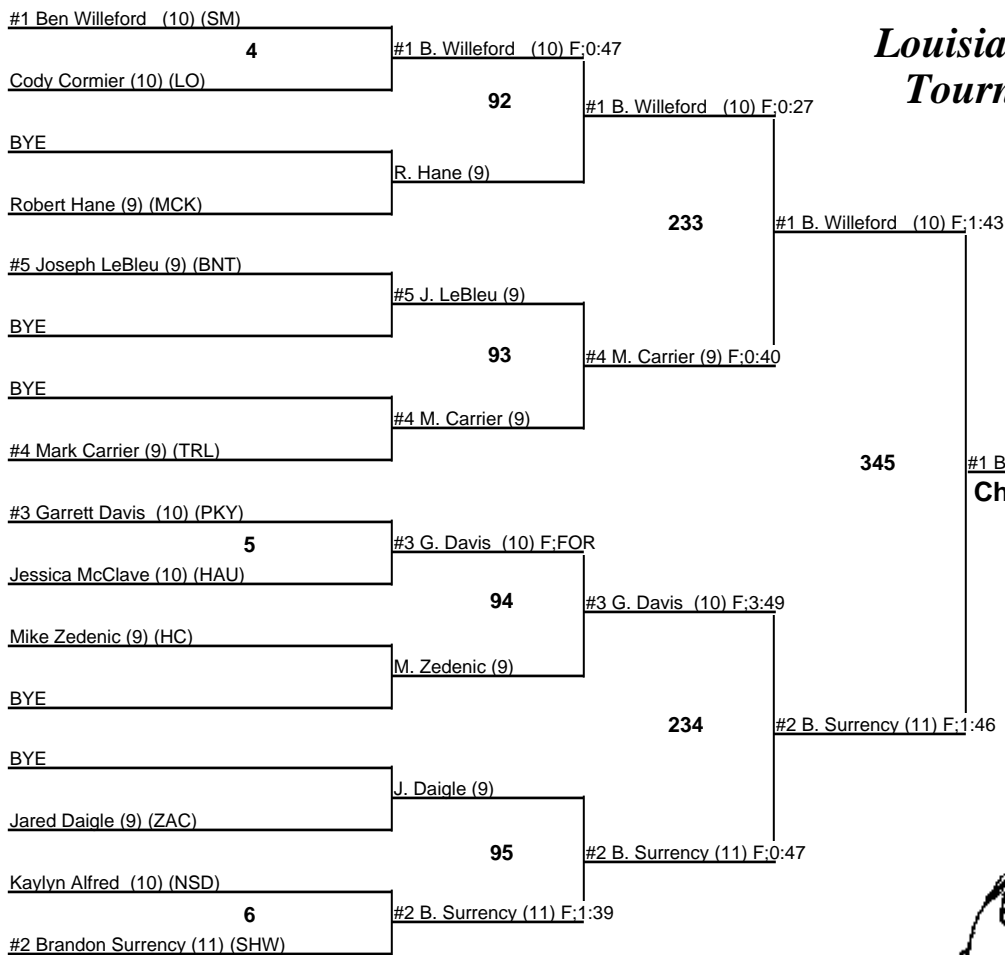

Louisiana State Wrestling Tournament - DIV II

103
8-9 February 2008