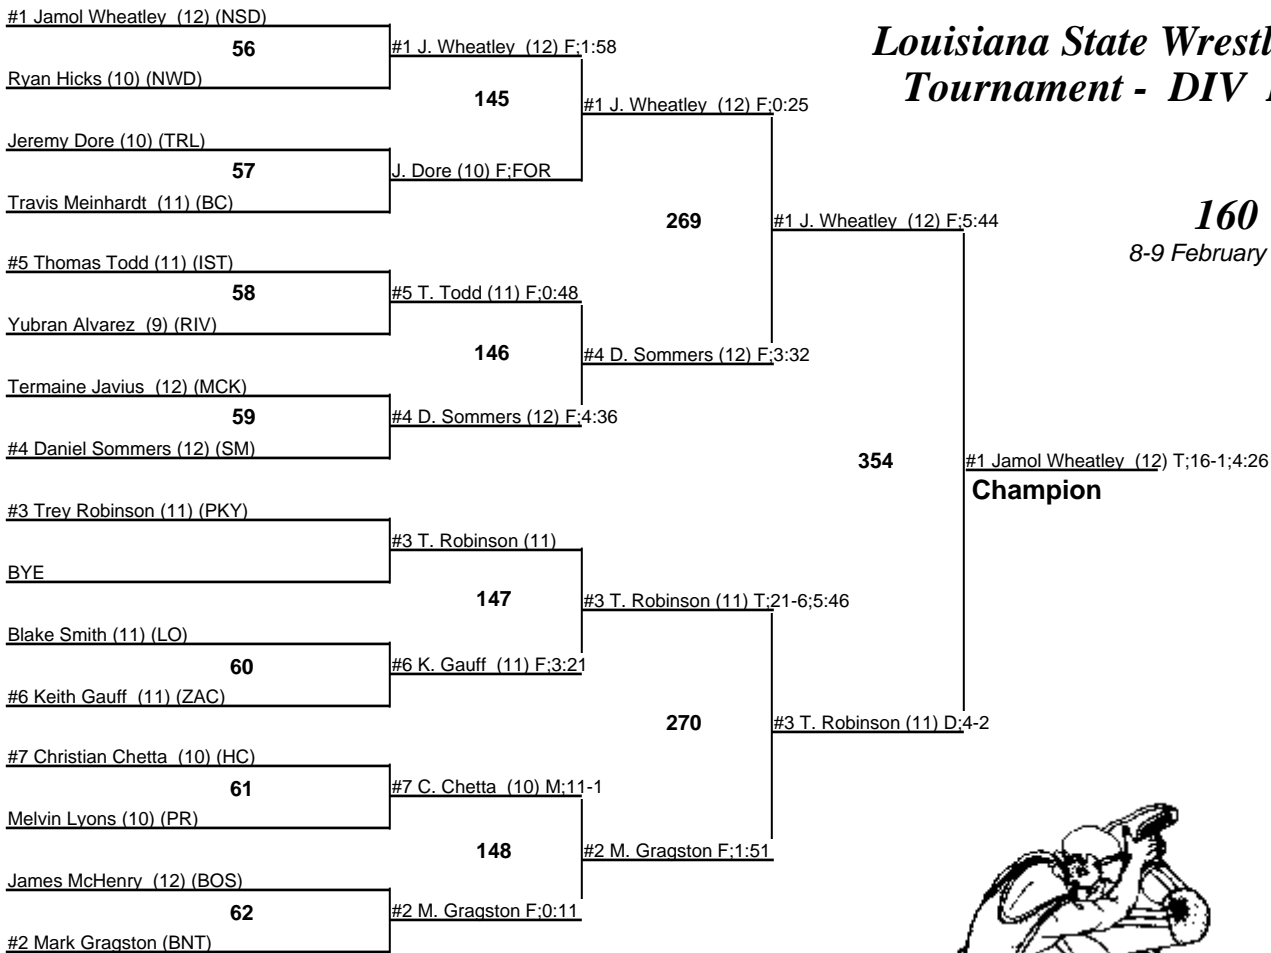

Louisiana State Wrestling Tournament - DIV II

160
8-9 February 2008