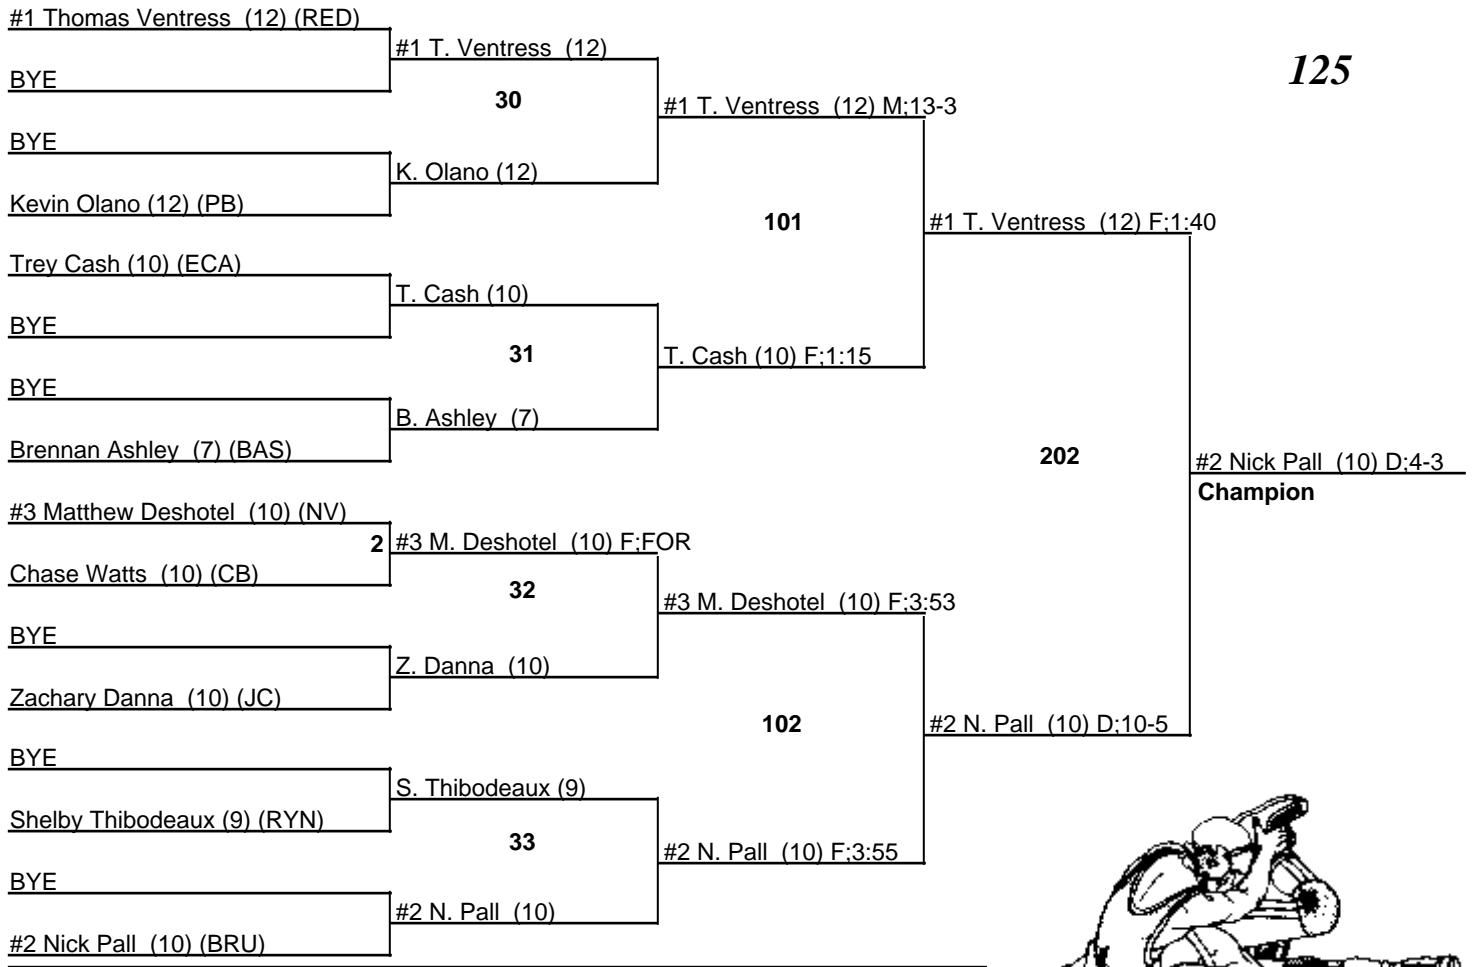

8-9 February 2008

112

Louisiana State Wrestling Tournament - DIV III

8-9 February 2008

119

Louisiana State Wrestling Tournament - DIV III

8-9 February 2008

125