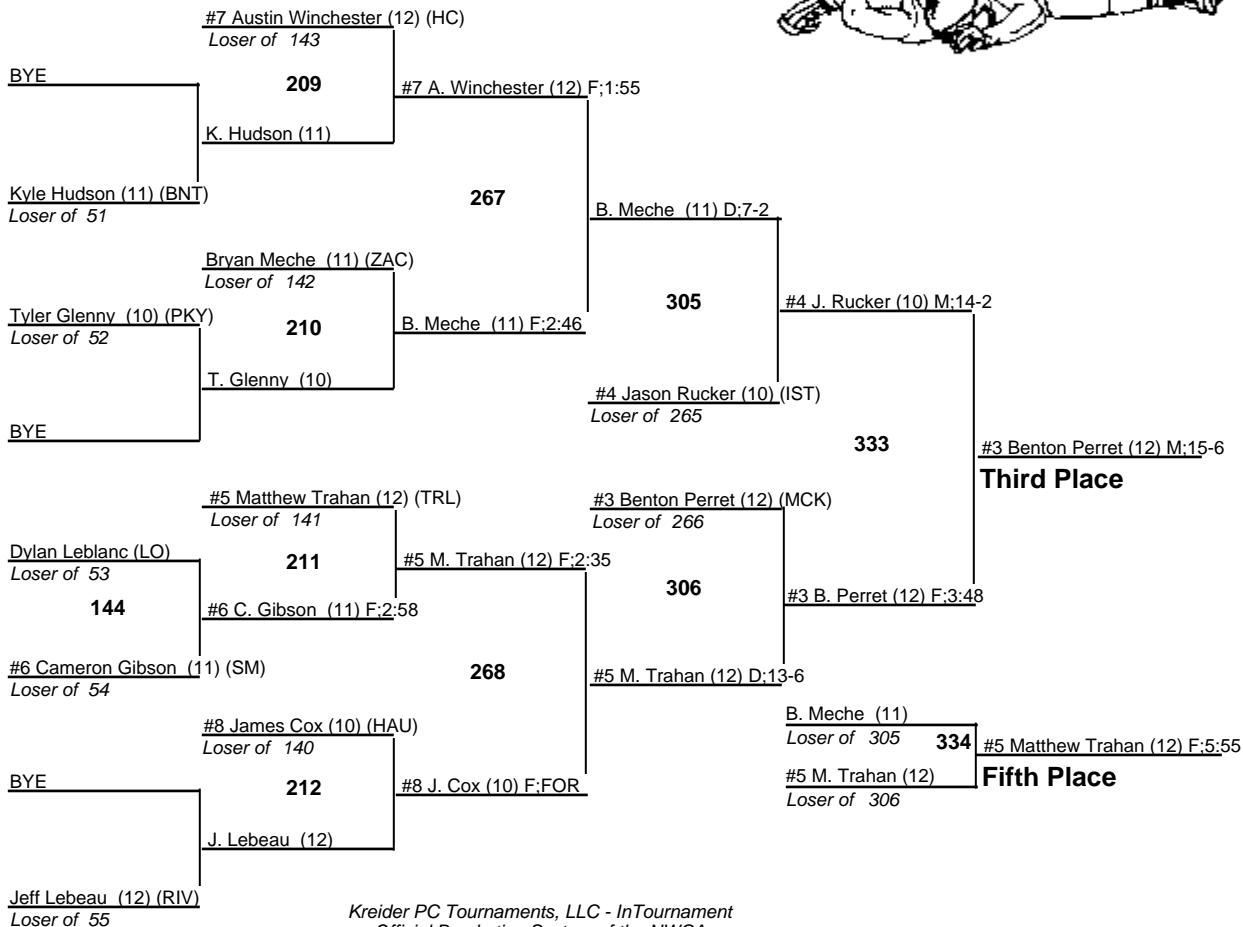

Louisiana State Wrestling Tournament - DIV II

152
8-9 February 2008