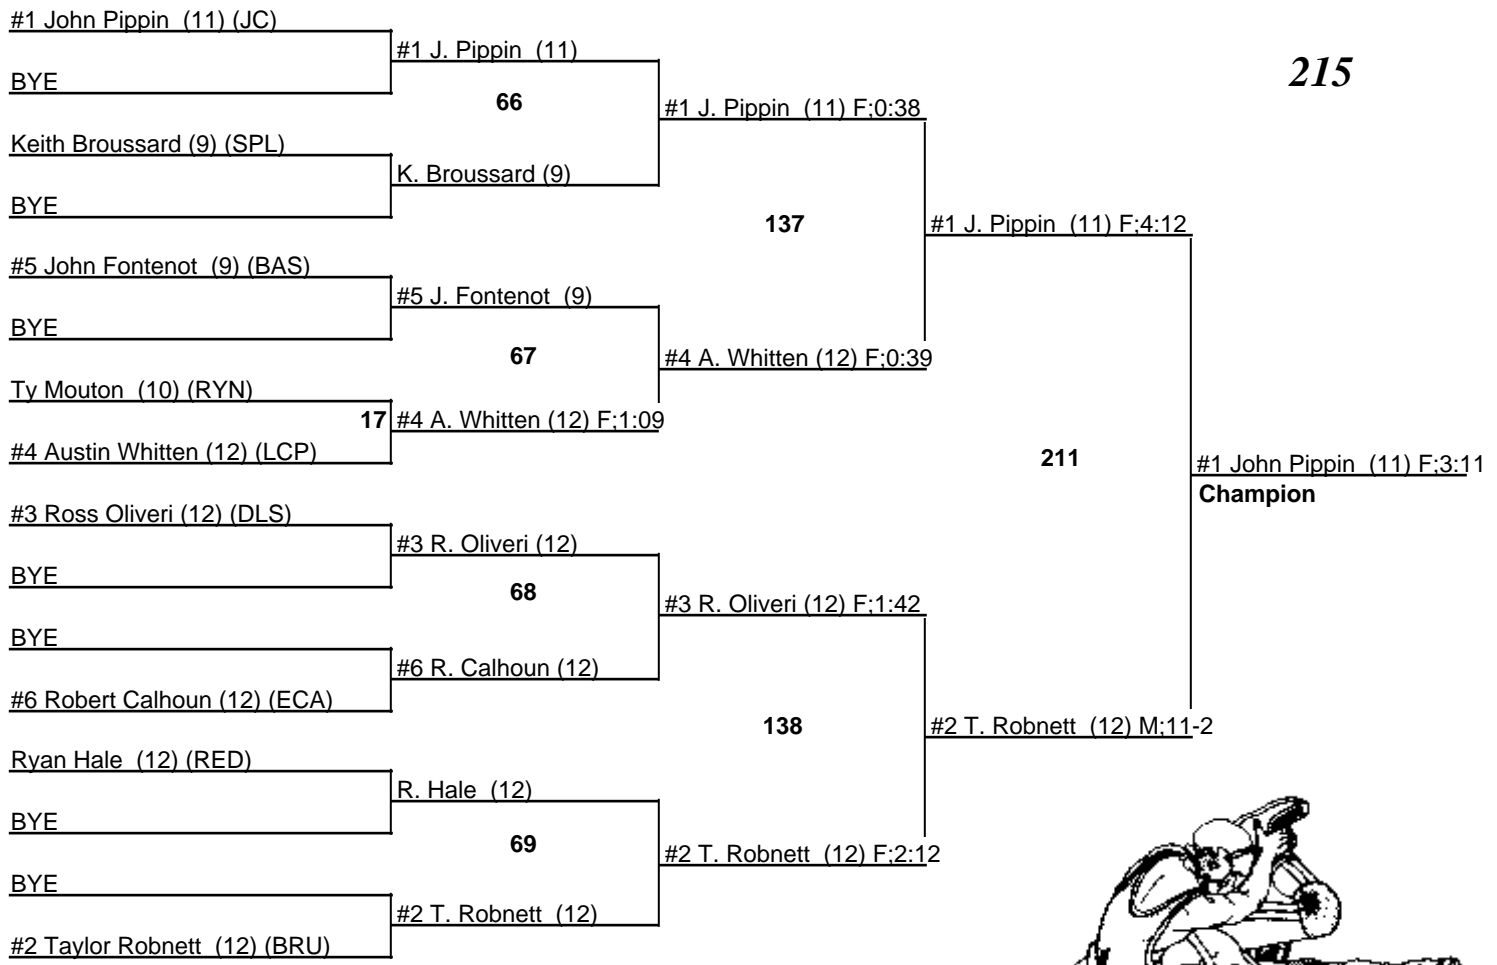

Louisiana State Wrestling Tournament - DIV III

8-9 February 2008

215