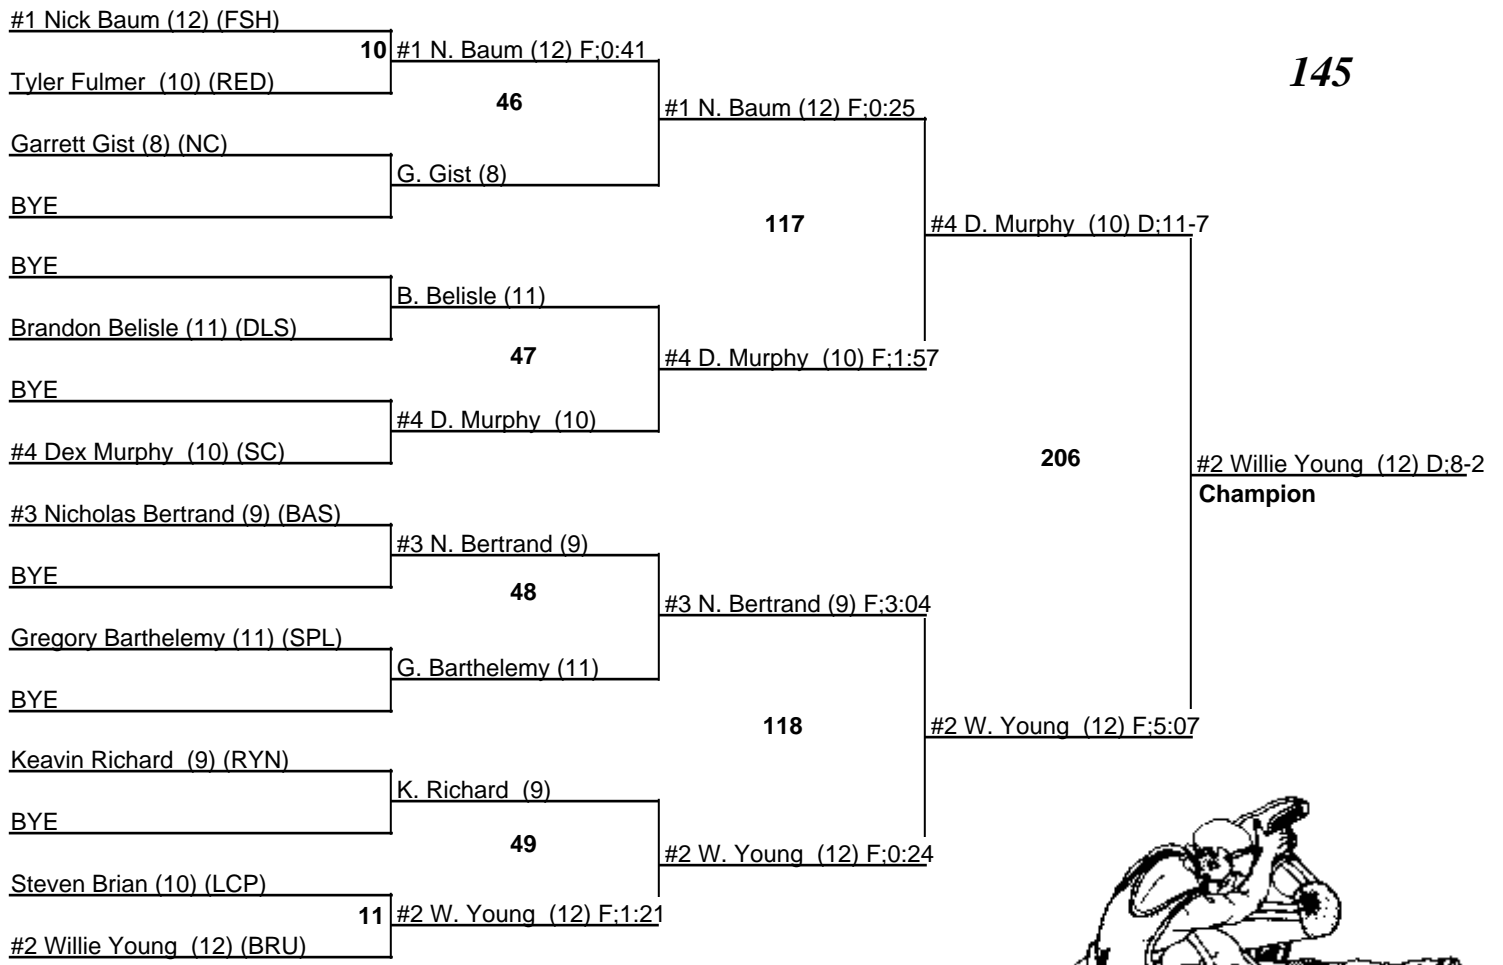

Louisiana State Wrestling Tournament - DIV III

8-9 February 2008

145