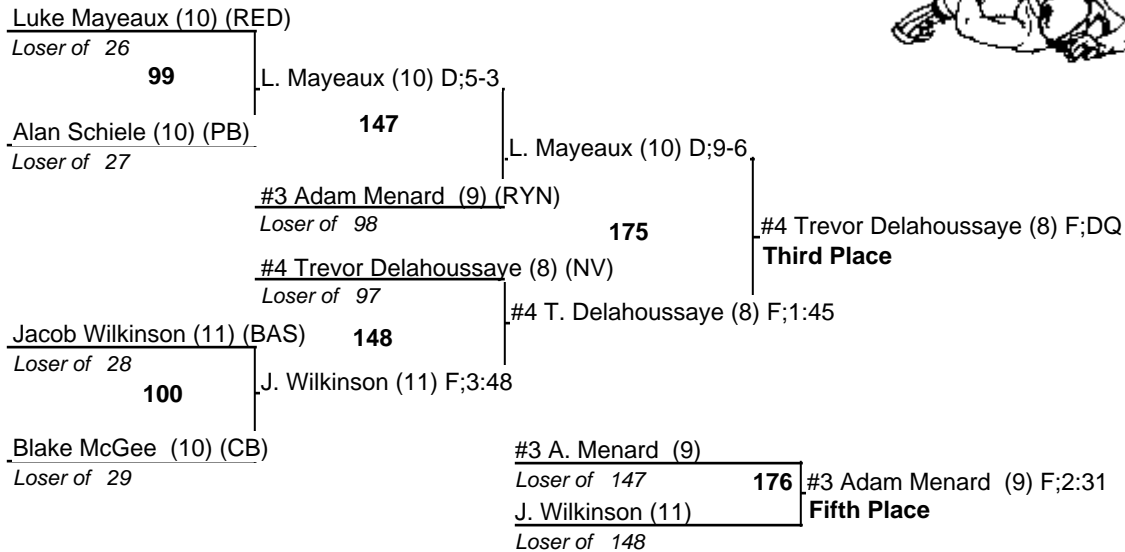

**#2 Steven Blair (12) F:5:23
Champion**

**#1 Lindsey Leavoy (12) D:5-4
Third Place**

**Sean Howell (12) T:17-0:3:57
Fifth Place**

Louisiana State Wrestling Tournament - DIV III

8-9 February 2008

103

Louisiana State Wrestling Tournament - DIV III

8-9 February 2008

112

Louisiana State Wrestling Tournament - DIV III

8-9 February 2008

119

Louisiana State Wrestling Tournament - DIV III

8-9 February 2008

125