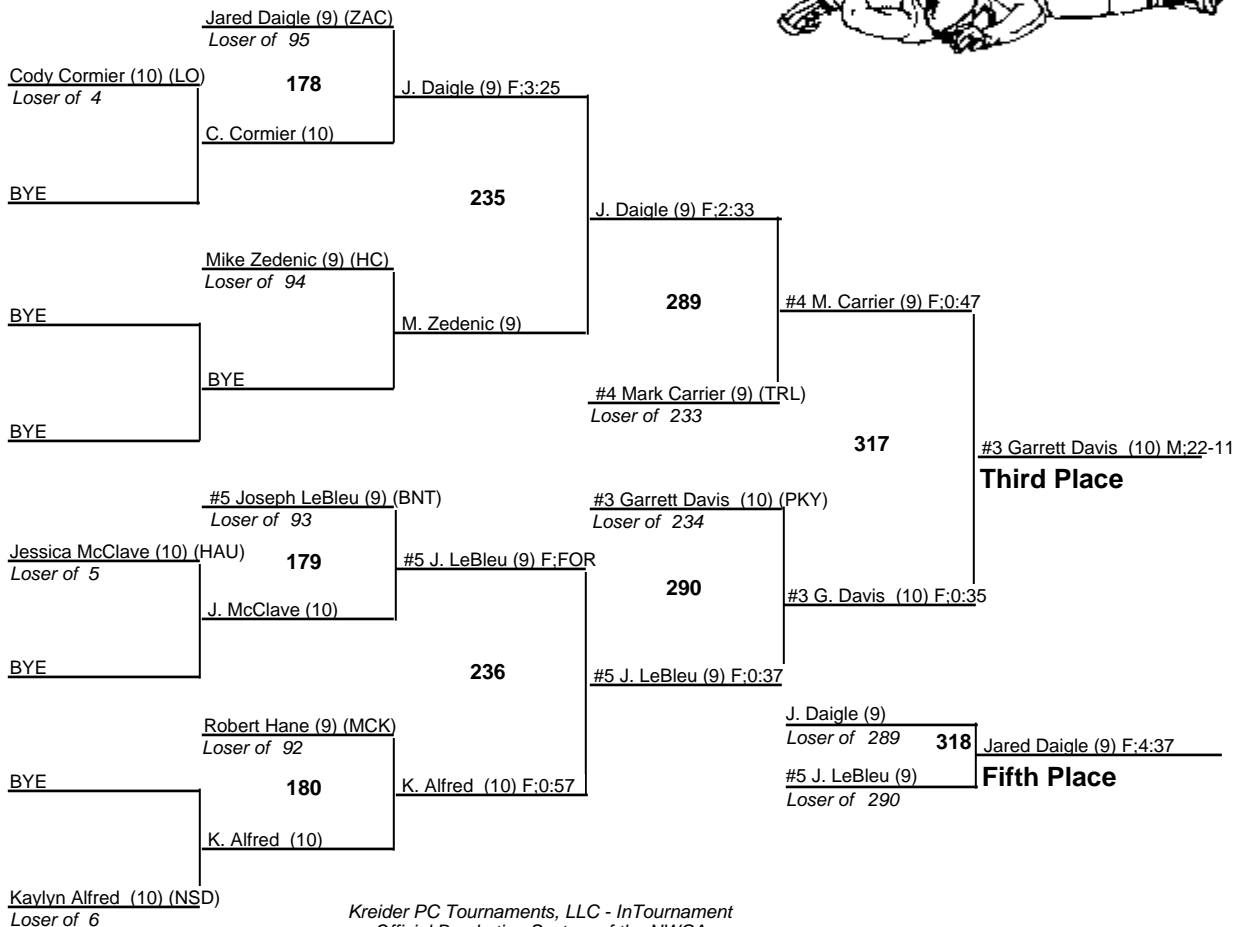

Louisiana State Wrestling Tournament - DIV II

103
8-9 February 2008