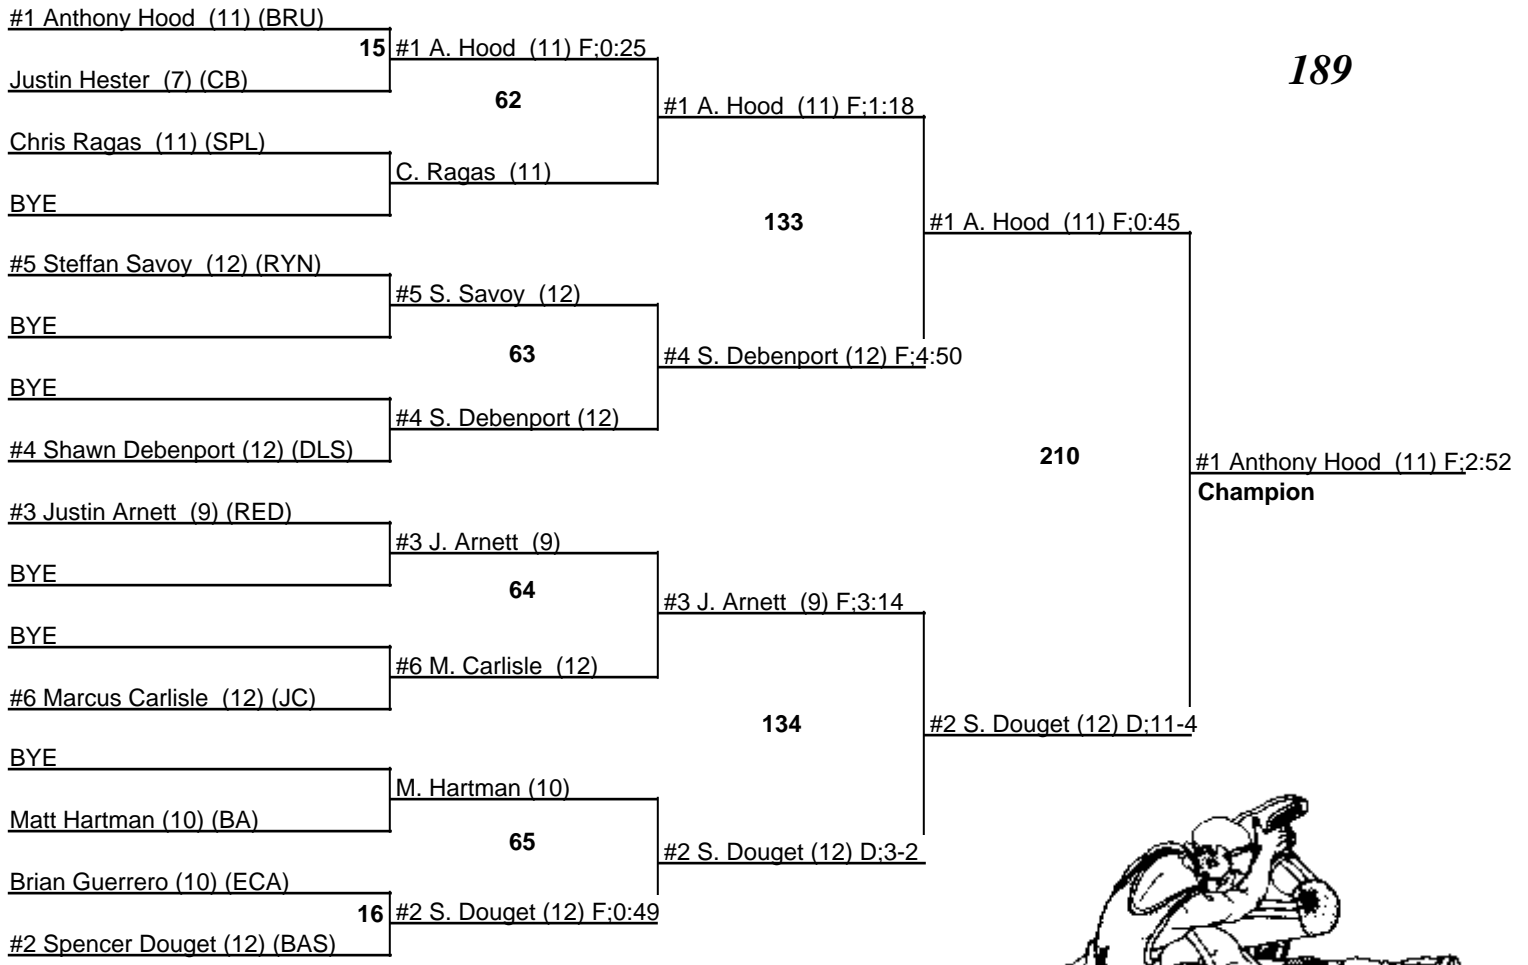

8-9 February 2008

Louisiana State Wrestling Tournament - DIV III

8-9 February 2008

171

Louisiana State Wrestling Tournament - DIV III

8-9 February 2008

189

Louisiana State Wrestling Tournament - DIV III