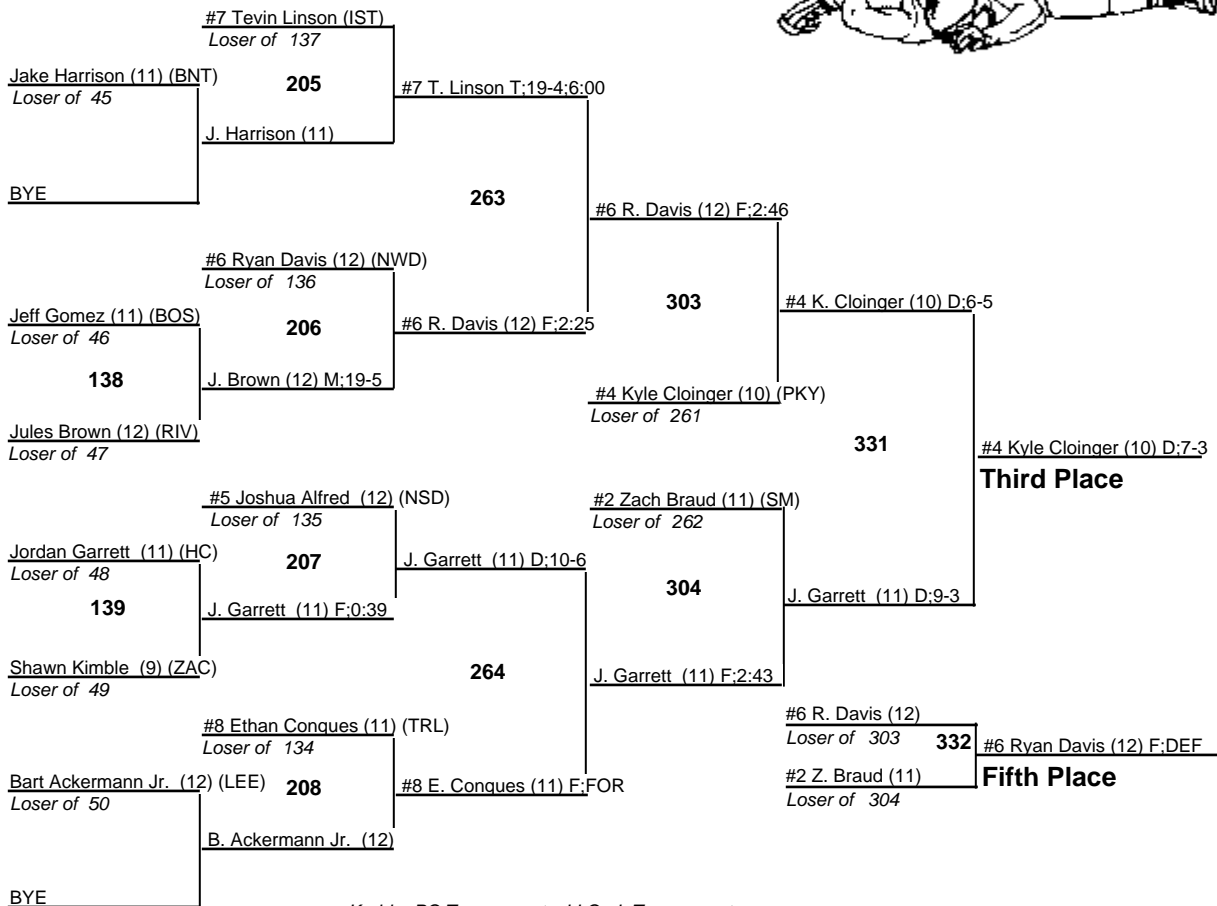

Champion

Third Place

Fifth Place

Louisiana State Wrestling Tournament - DIV II

140
8-9 February 2008

Louisiana State Wrestling Tournament - DIV II

145
8-9 February 2008

Champion
#1 Alex Rutledge (11) D:5-2