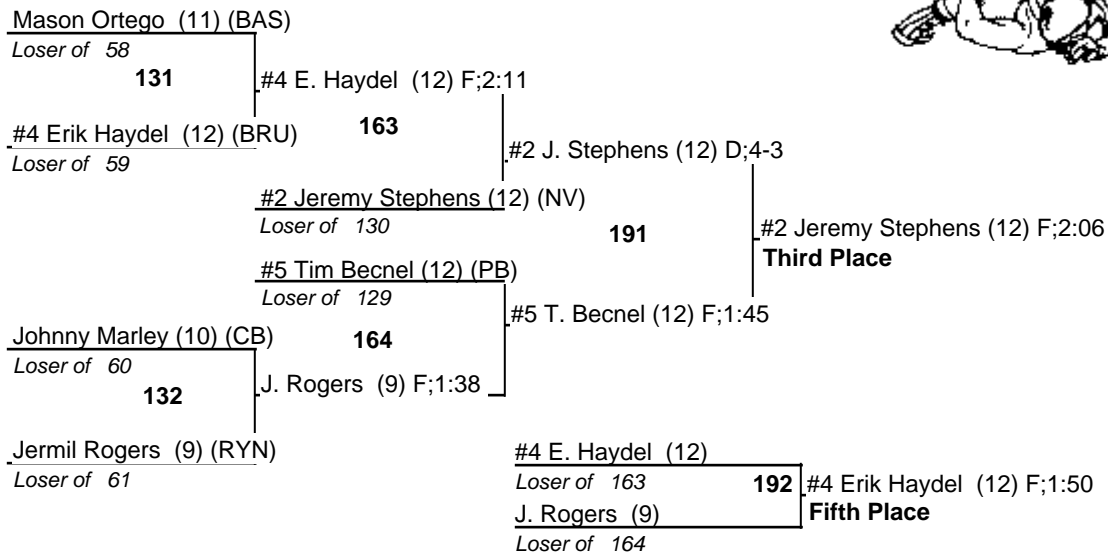

Louisiana State Wrestling Tournament - DIV III

8-9 February 2008

171