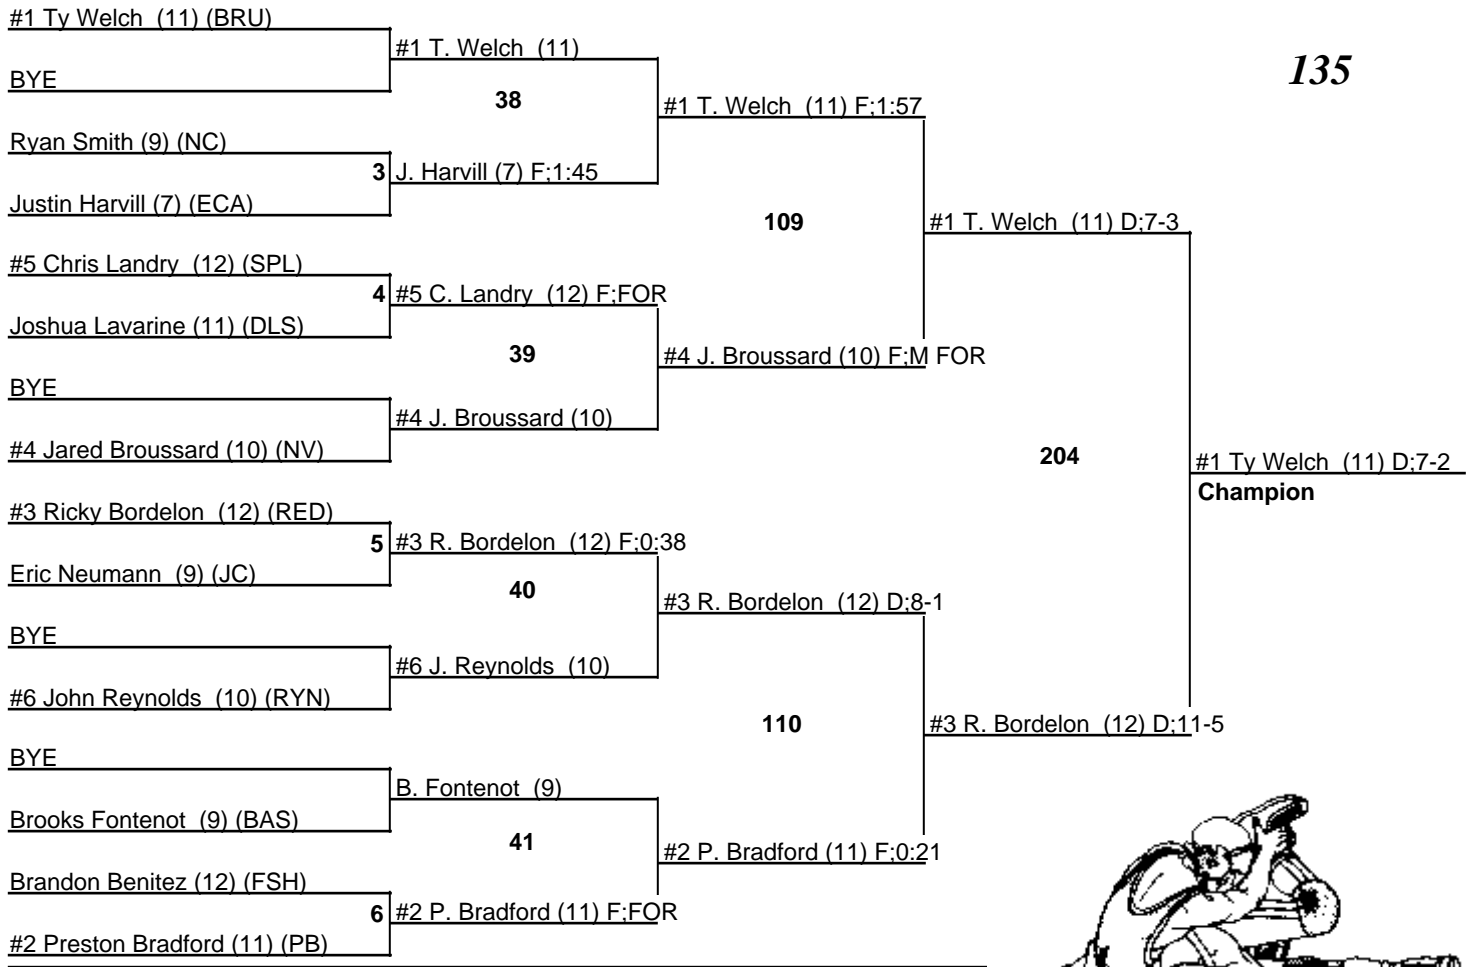

Louisiana State Wrestling Tournament - DIV III

8-9 February 2008

130

Louisiana State Wrestling Tournament - DIV III

8-9 February 2008

135

Louisiana State Wrestling Tournament - DIV III

8-9 February 2008