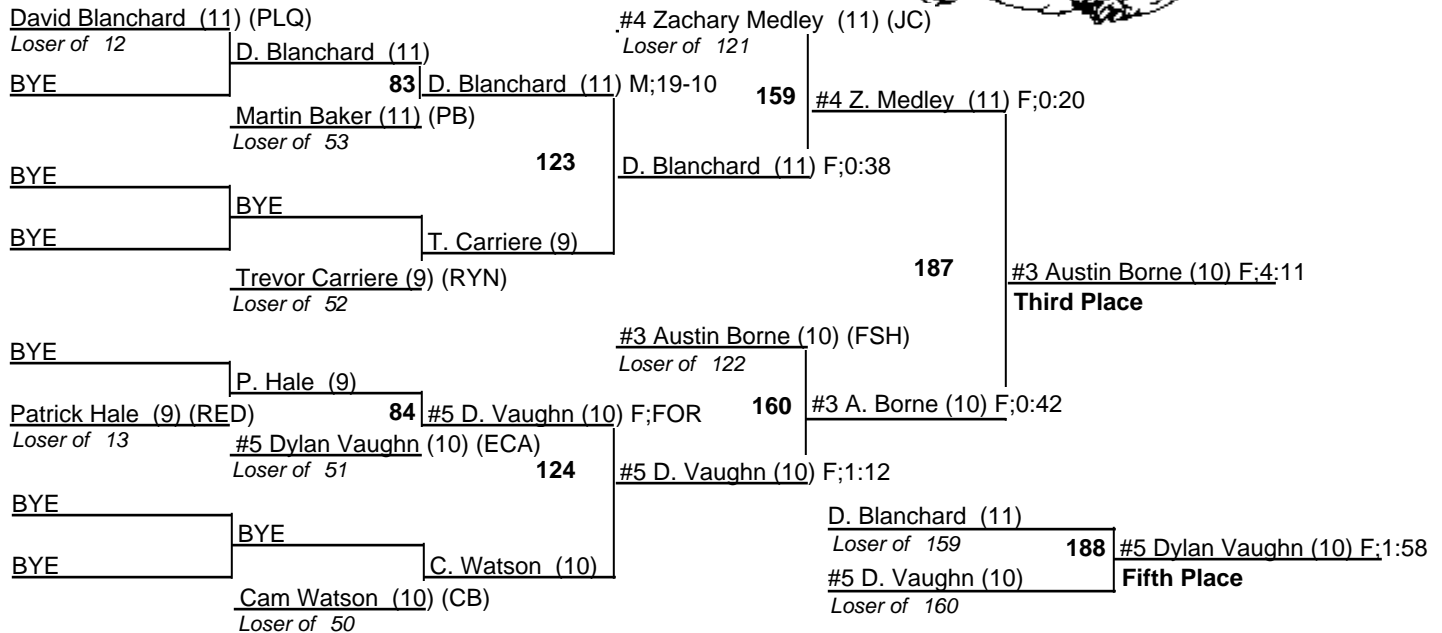

140

Louisiana State Wrestling Tournament - DIV III

8-9 February 2008

145

Louisiana State Wrestling Tournament - DIV III

8-9 February 2008

152

Louisiana State Wrestling Tournament - DIV III