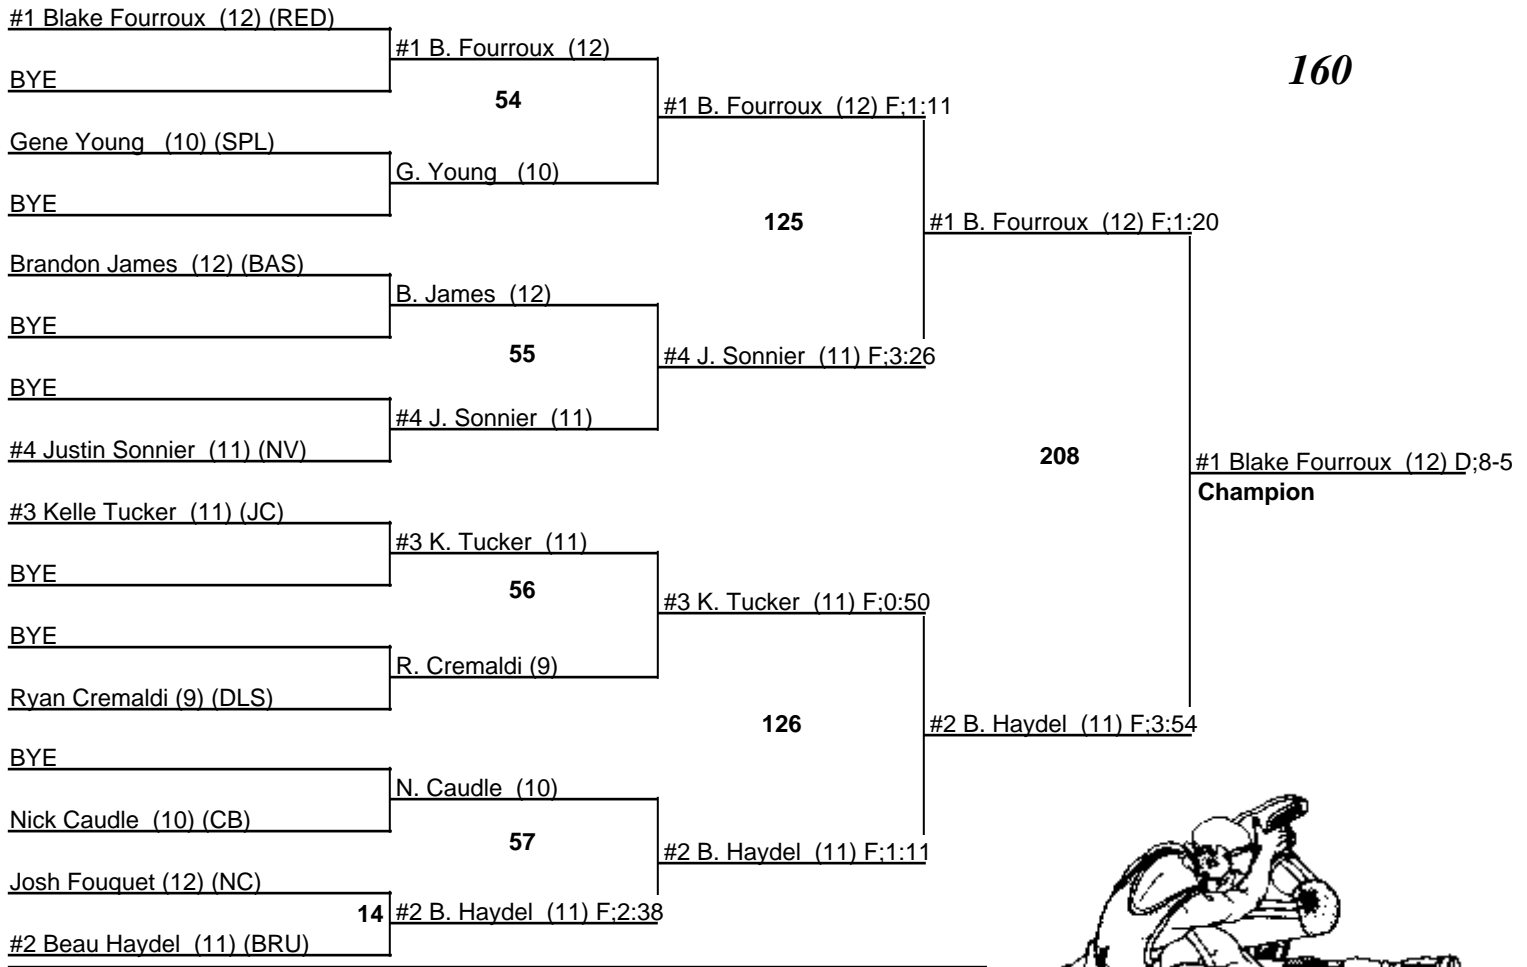

Louisiana State Wrestling Tournament - DIV III

8-9 February 2008