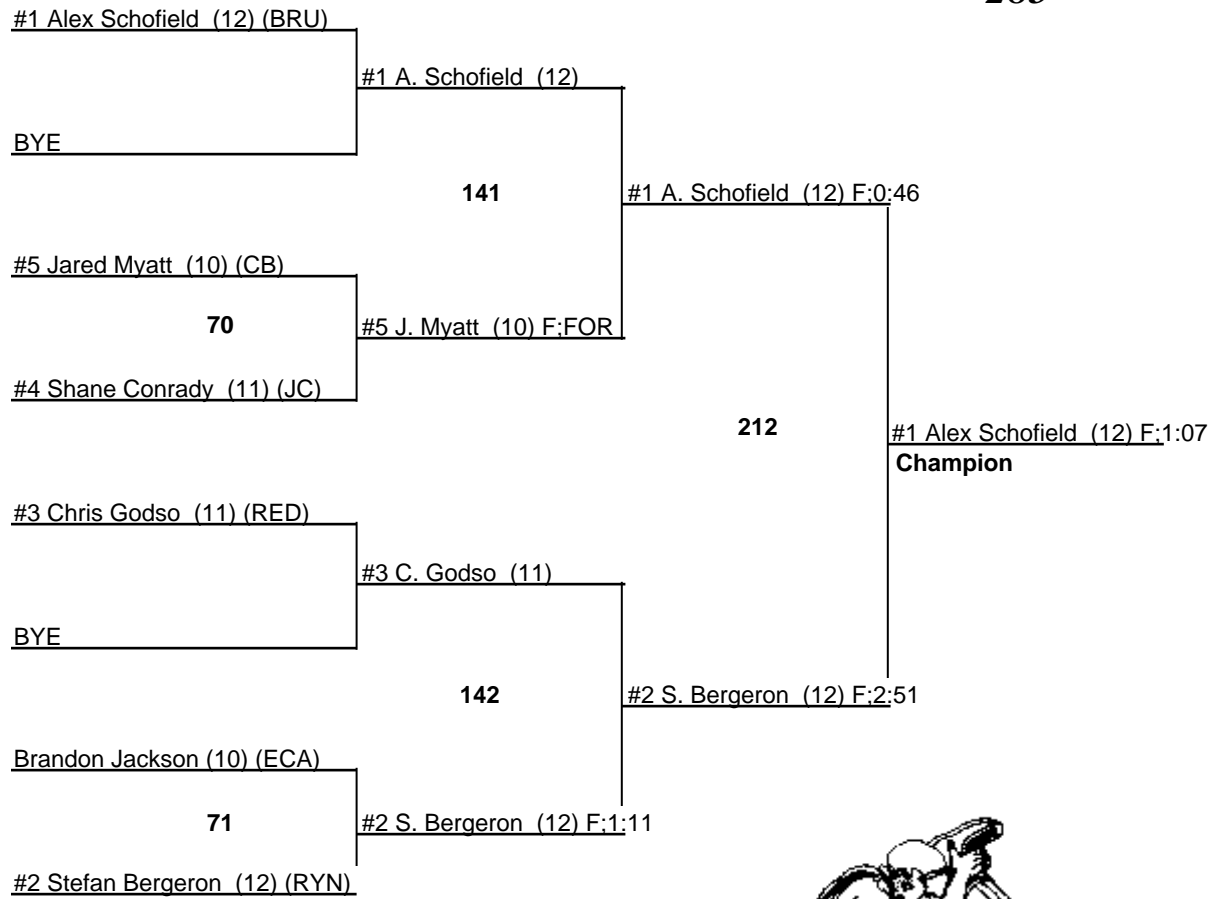

Louisiana State Wrestling Tournament - DIV III

8-9 February 2008

285

Louisiana State Wrestling Championships DIV I Team Standings

Final

1	Catholic BR	214
2	Jesuit	210
3	Brother Martin	199
4	Arch Rummel	184
5	Mandeville	127
6	Comeaux	117
7	St. Amant	99
8	St. Paul's	84.5
9	Sulphur	80
10	Fontainebleau	70
11	Hahnville	53.5
12	Lafayette	50
	Dutchtown	50
14	John Ehret	49
15	Airline	48.5
16	Huntington	27.5
17	East Ascension	23
18	Northshore	16
19	C.E. Byrd	8
20	Denham Springs	7
21	Grace King	6
	Carencro	6
	Covington	6
	Chalmette	6
25	Baton Rouge	3
26	Bonnabel	2
	Central	2
28	St.Thomas Moore	0
	L. W. Higgins	0
	Slidell	0
31	Acadiana	-1