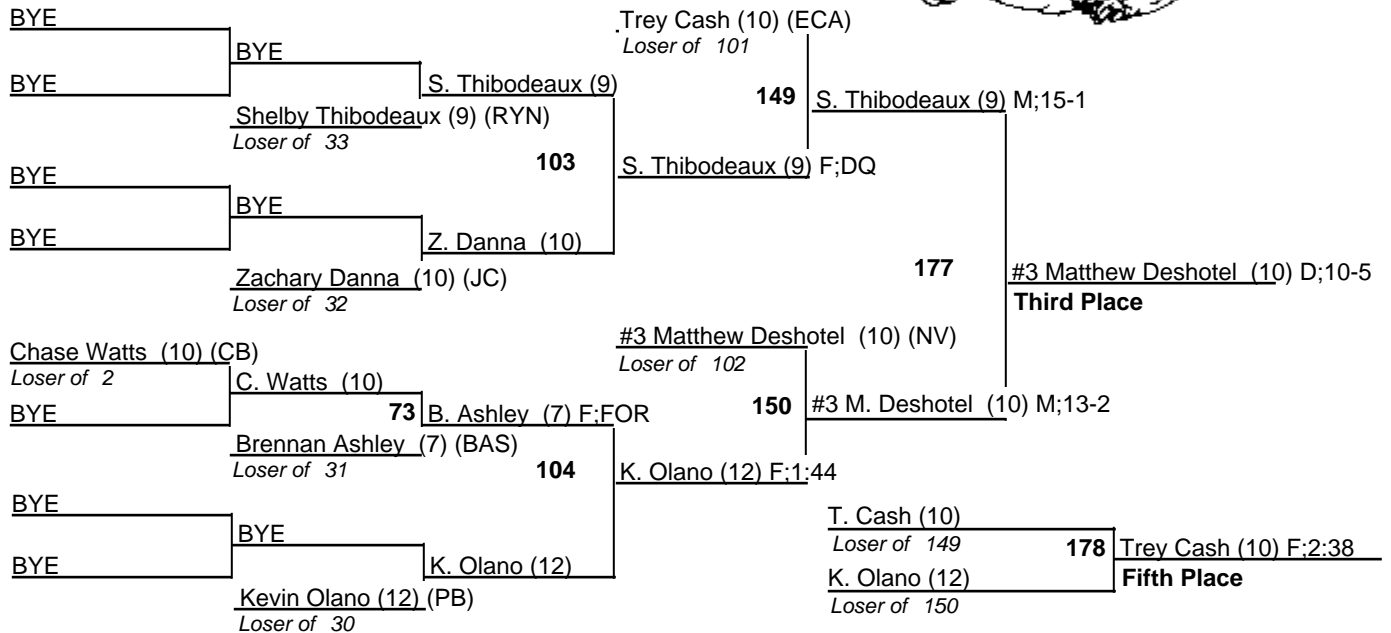

8-9 February 2008

112

Louisiana State Wrestling Tournament - DIV III

8-9 February 2008

119

Louisiana State Wrestling Tournament - DIV III

8-9 February 2008

125