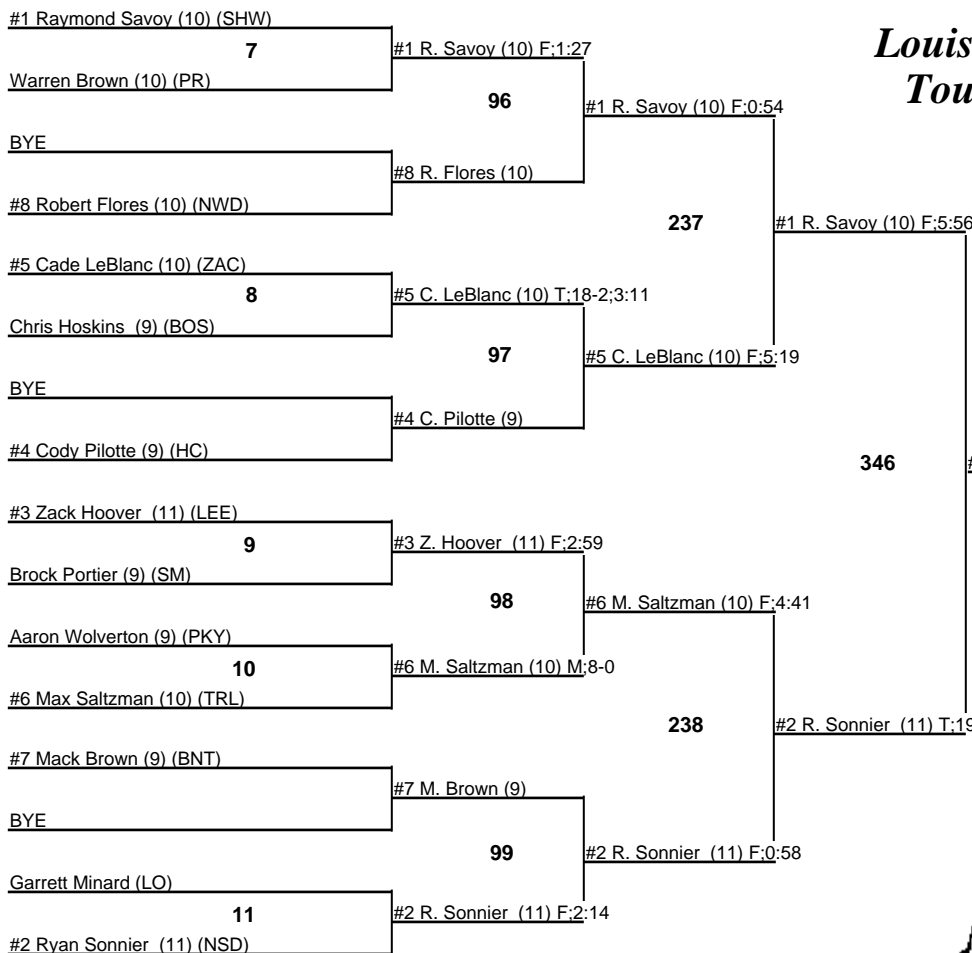

#2 Brice Jacobs (12) D:6-2
Third Place

#6 M. Leblanc (1) D:9-3
Fifth Place

Louisiana State Wrestling Tournament - DIV II

103
8-9 February 2008

Louisiana State Wrestling Tournament - DIV II

112

8-9 February 2008