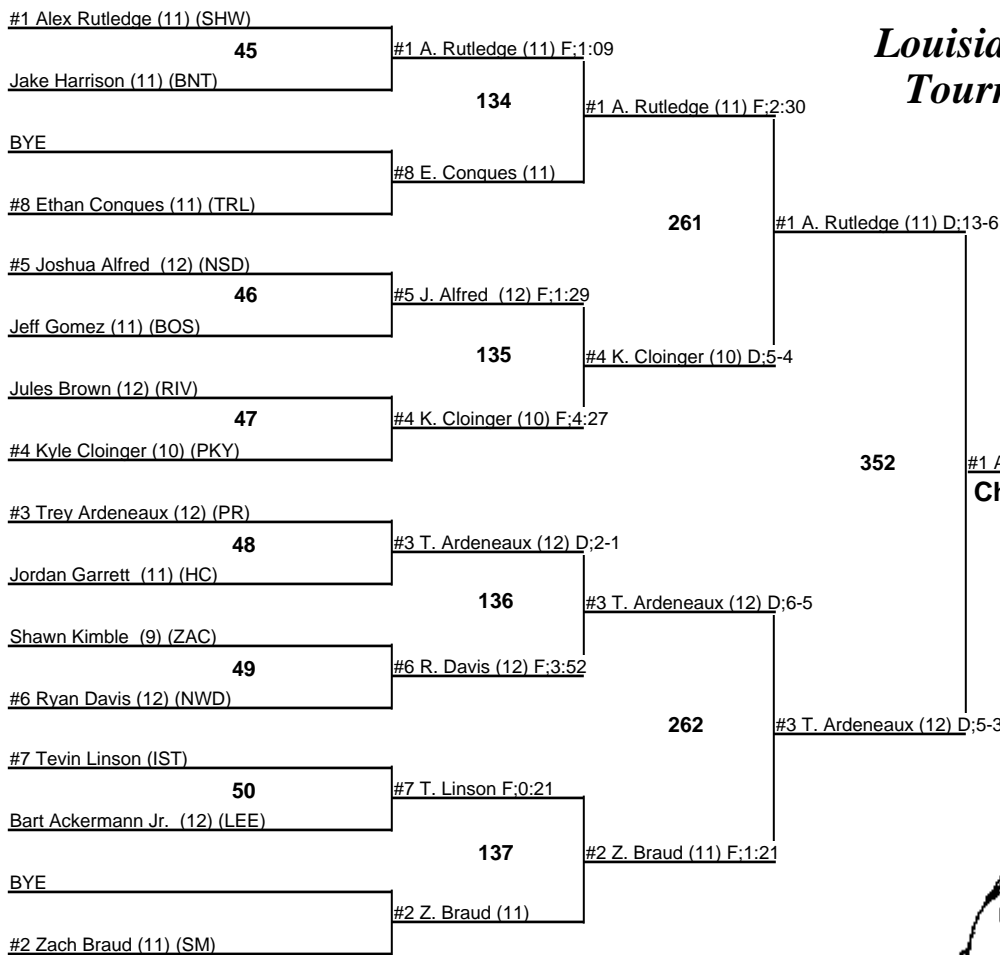

Champion

Third Place

Fifth Place

Louisiana State Wrestling Tournament - DIV II

140
8-9 February 2008

Louisiana State Wrestling Tournament - DIV II

145
8-9 February 2008

Champion
#1 Alex Rutledge (11) D:5-2