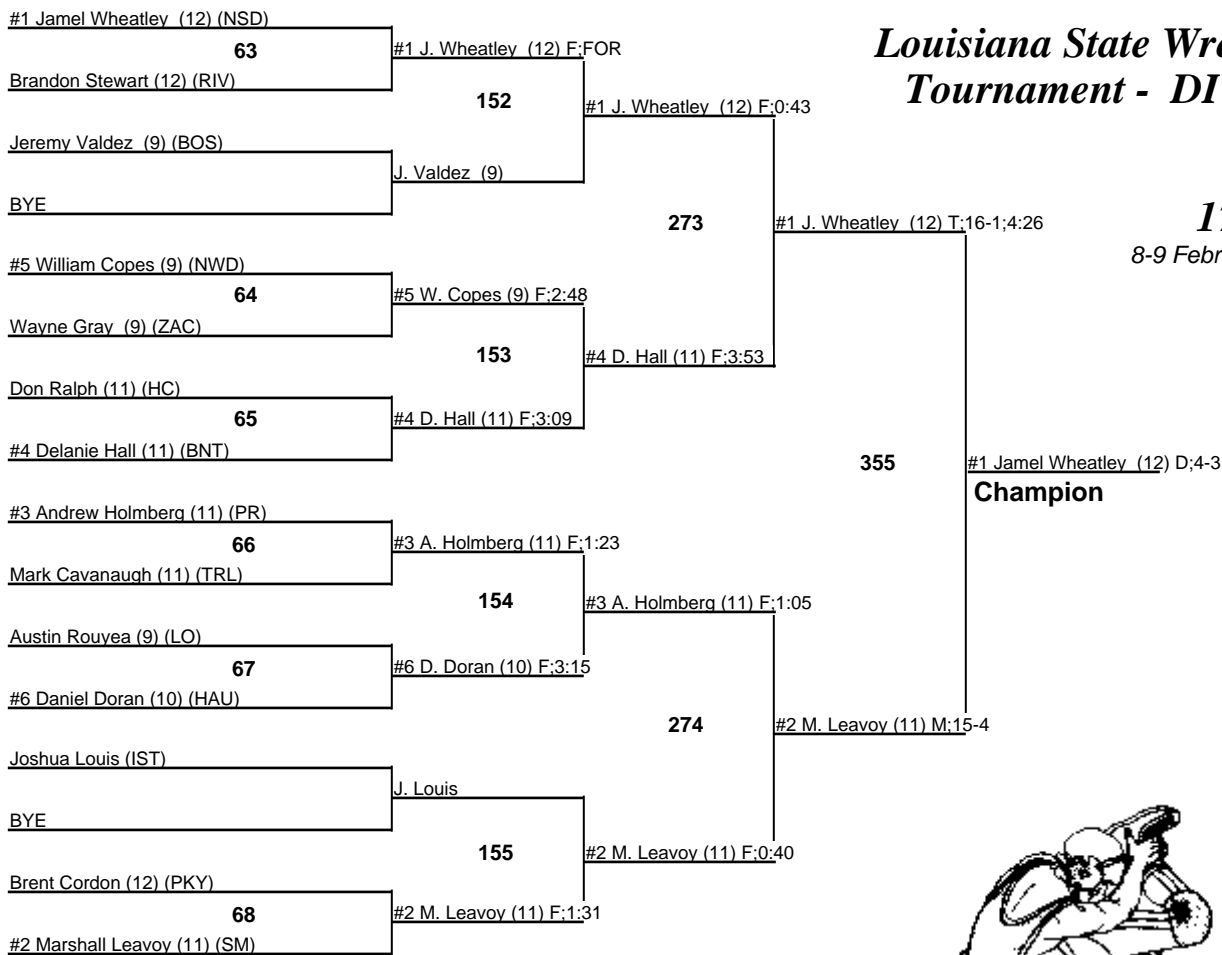

Louisiana State Wrestling Tournament - DIV II

171
8-9 February 2008