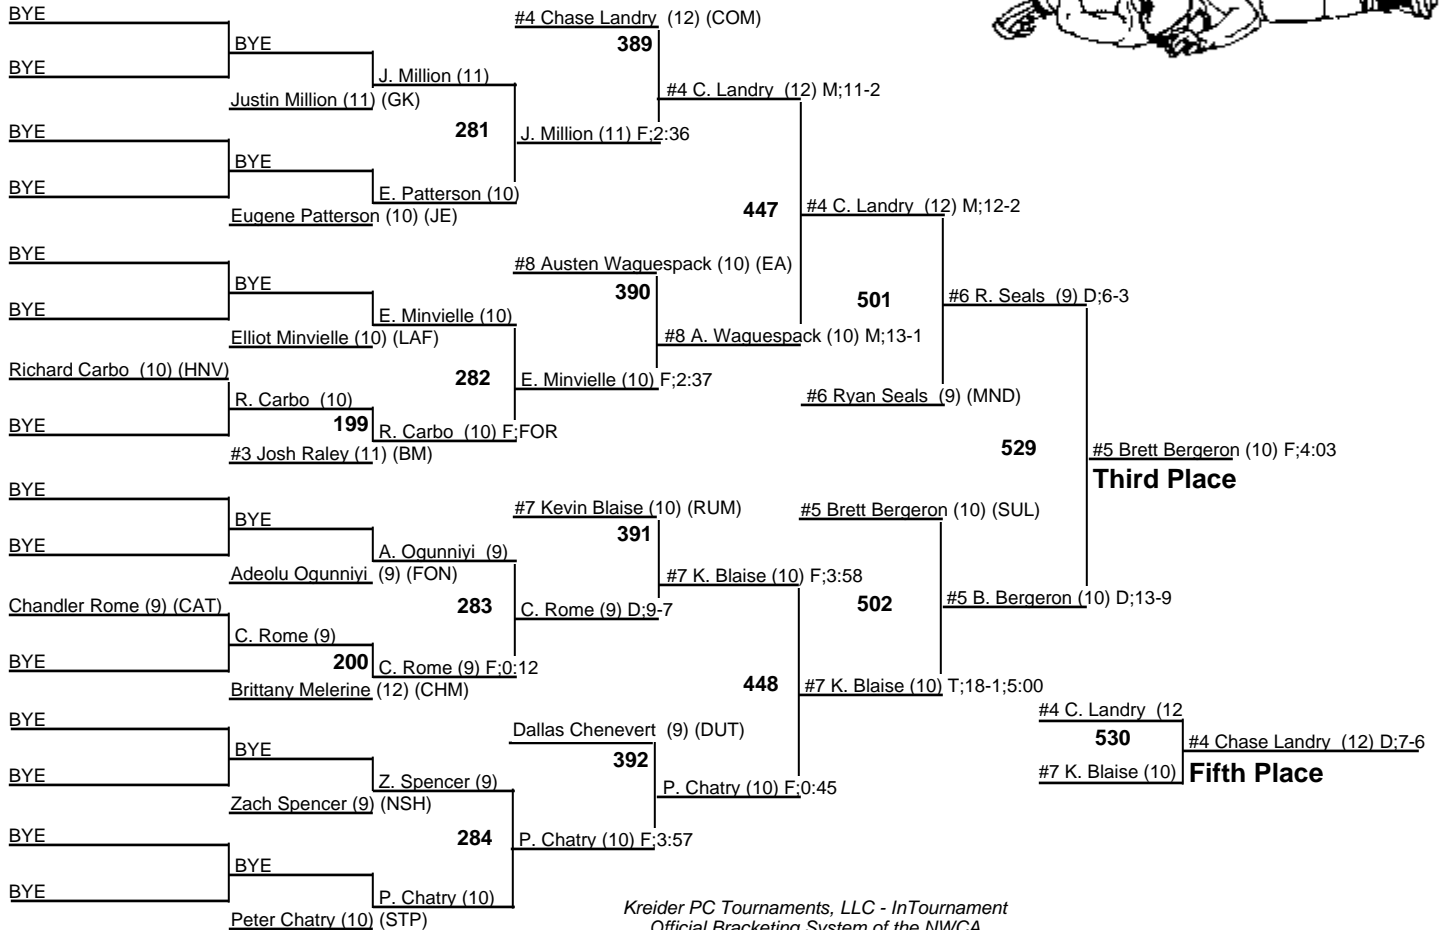

Louisiana State Wrestling Tournament - DIV I

103

8-9 February 2008

#1 Matthew Rabinowitz (10) D;9-2
Champion

#5 Brett Bergeron (10) F;4:03
Third Place

#7 K. Blaise (10)
Fifth Place

Louisiana State Wrestling Tournament - DIV I