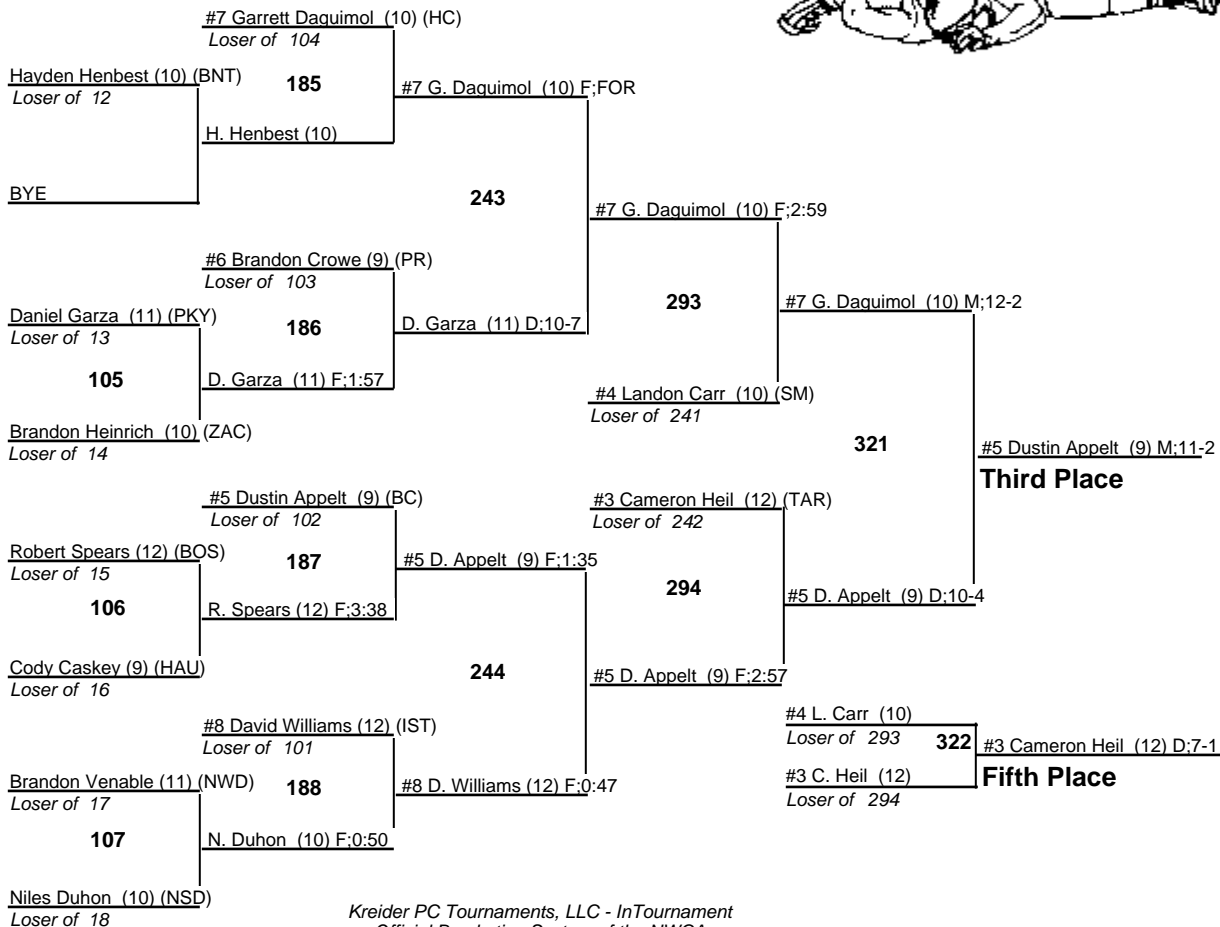

**#1 Raymond Savoy (10) M:12-0
Champion**

**#6 Max Saltzman (10) D:6-3
Third Place**

**#5 Cade LeBlanc (10) T:16-0;4:00
Fifth Place**

Louisiana State Wrestling Tournament - DIV II

119
8-9 February 2008

Champion