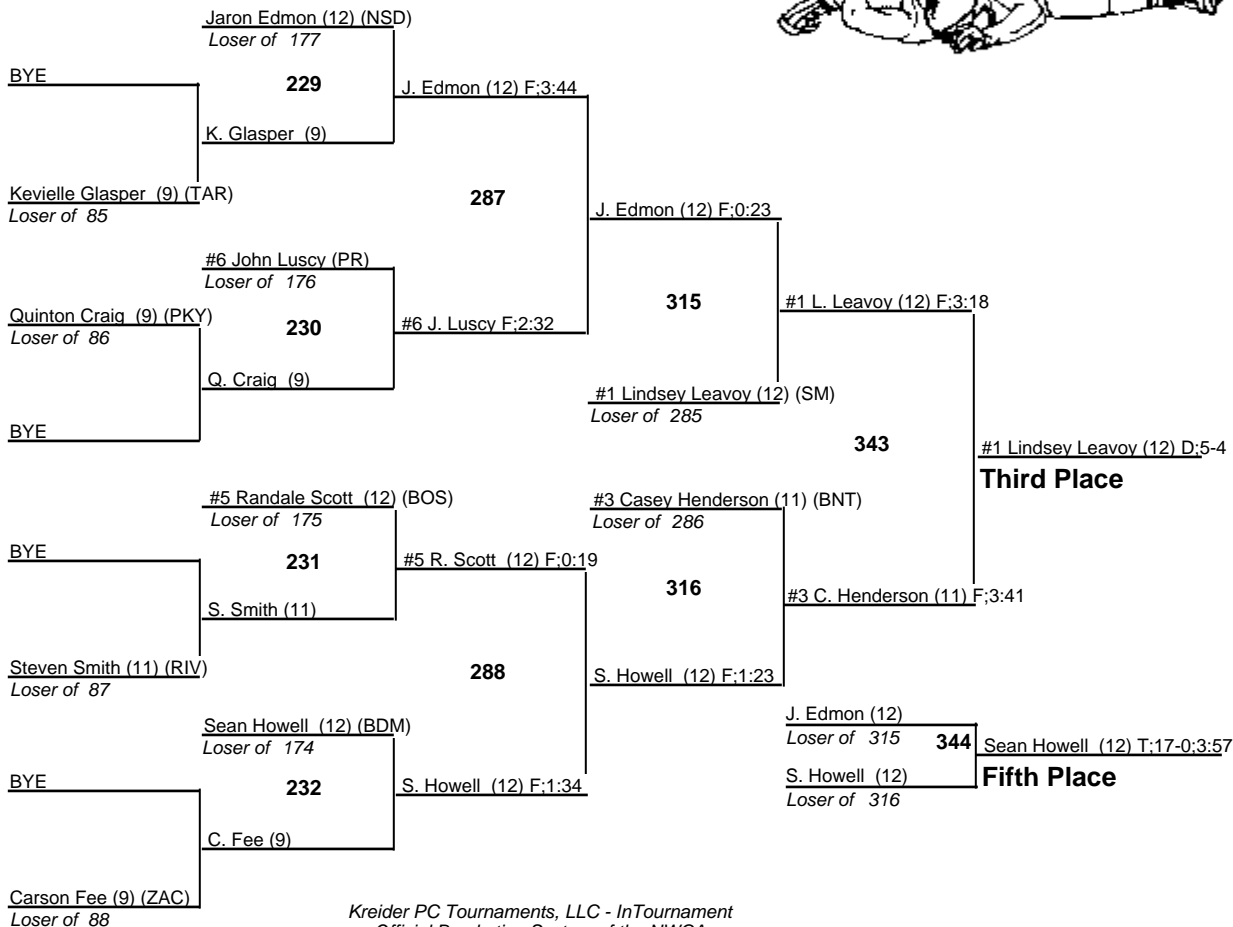

**#1 Lindsey Leavoy (12) D:5-4
Third Place**

**Sean Howell (12) T:17-0:3:57
Fifth Place**