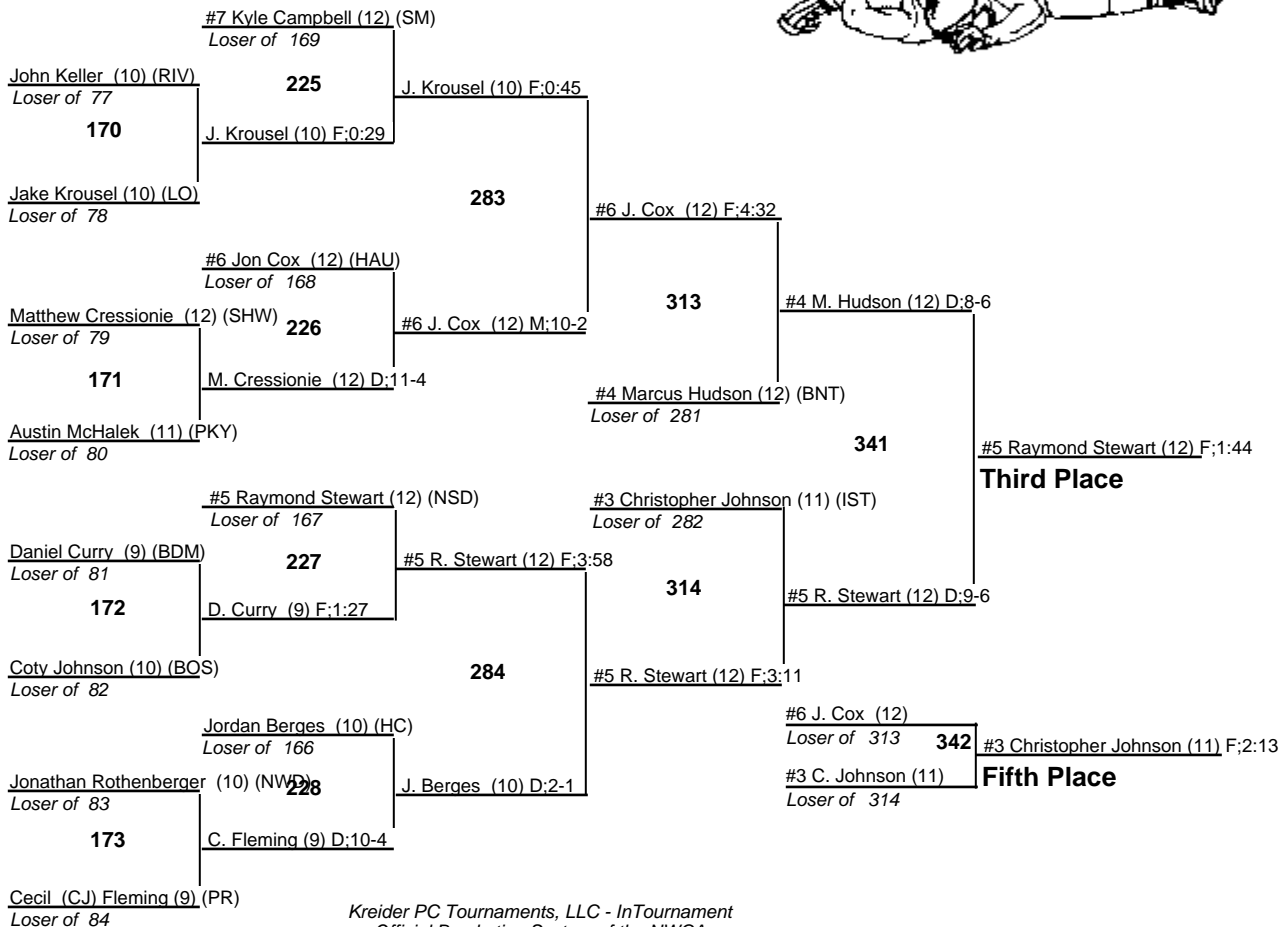

Louisiana State Wrestling Tournament - DIV II

215
8-9 February 2008