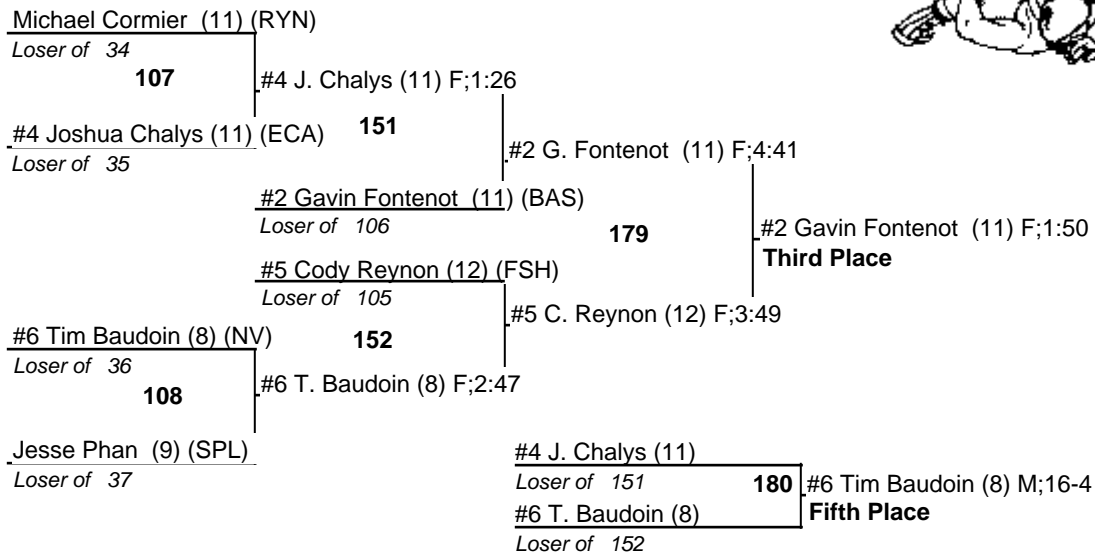

Louisiana State Wrestling Tournament - DIV III

8-9 February 2008

130