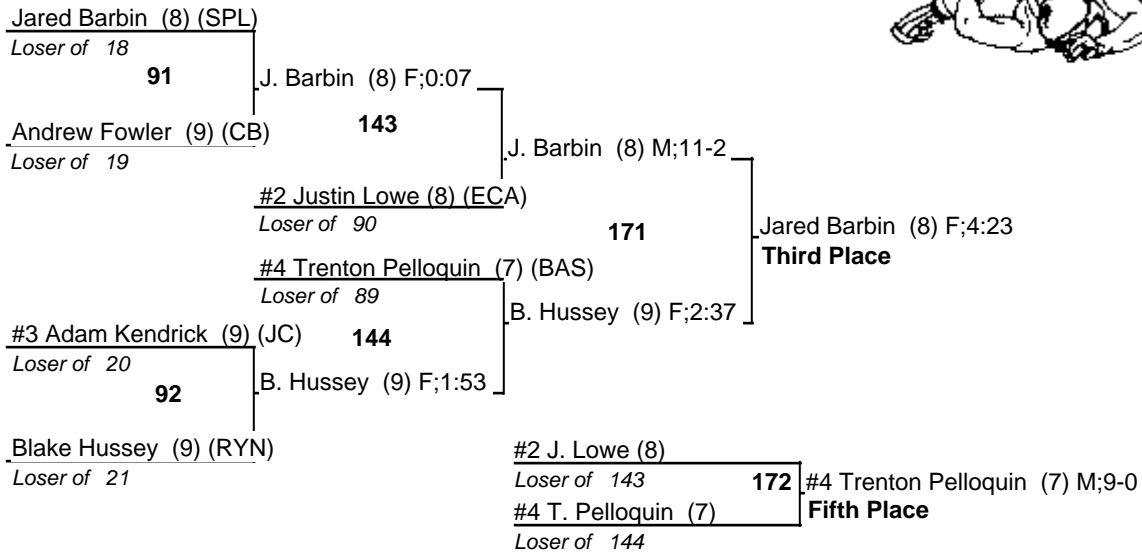

**#2 Steven Blair (12) F:5:23
Champion**

**#1 Lindsey Leavoy (12) D:5-4
Third Place**

**Sean Howell (12) T:17-0:3:57
Fifth Place**

Louisiana State Wrestling Tournament - DIV III

8-9 February 2008

103

Louisiana State Wrestling Tournament - DIV III