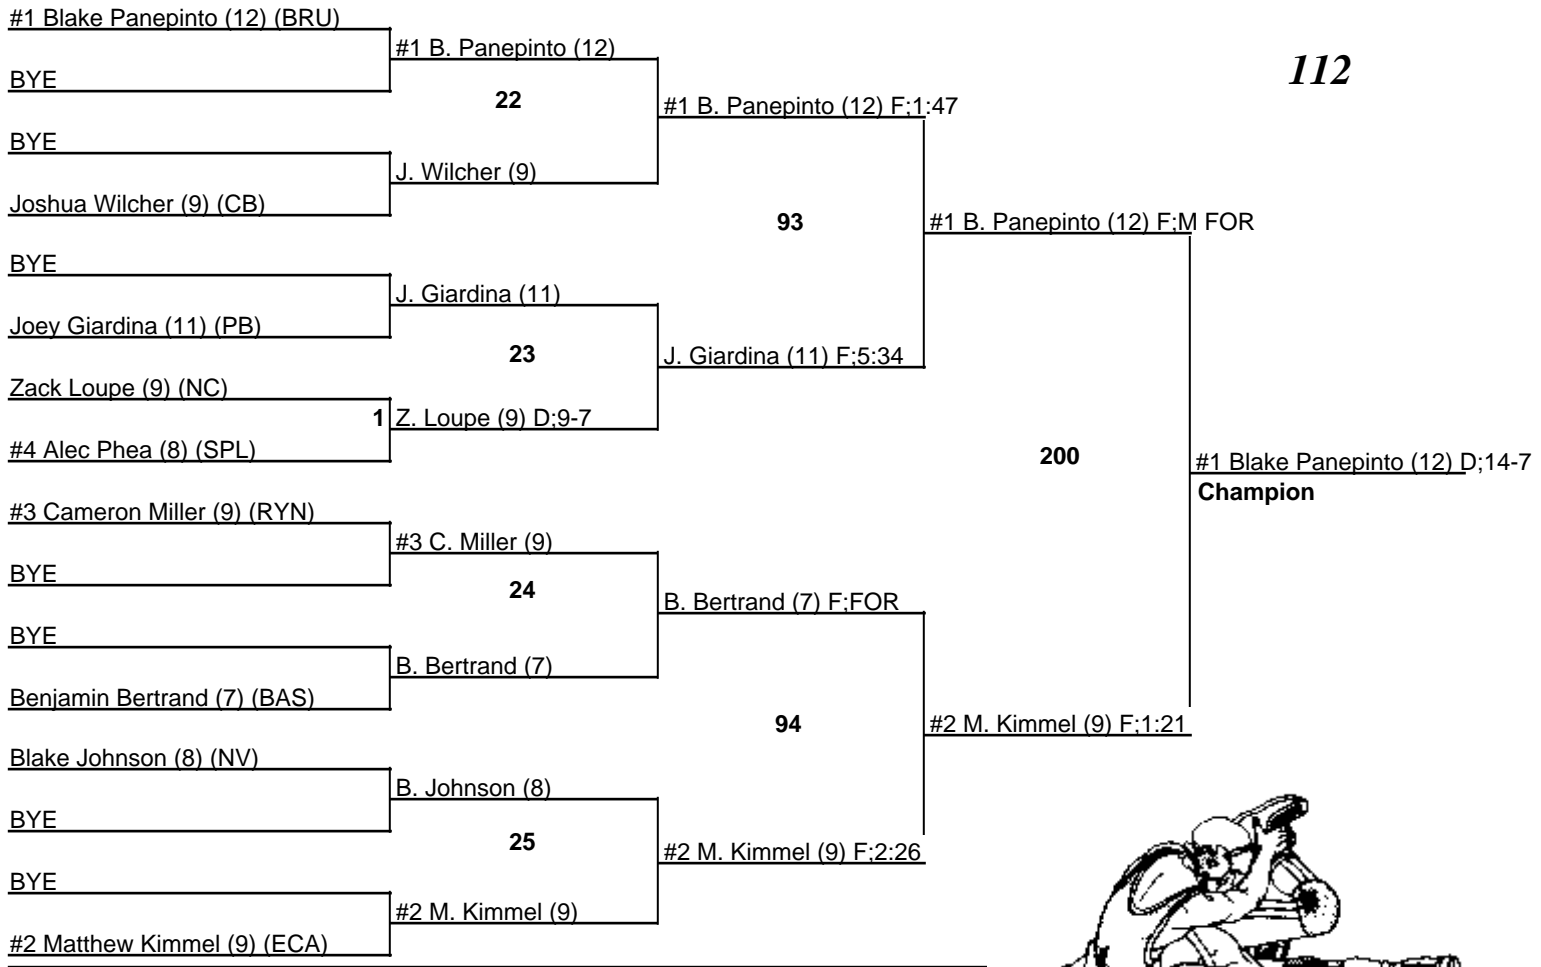

Louisiana State Wrestling Tournament - DIV III

8-9 February 2008

112