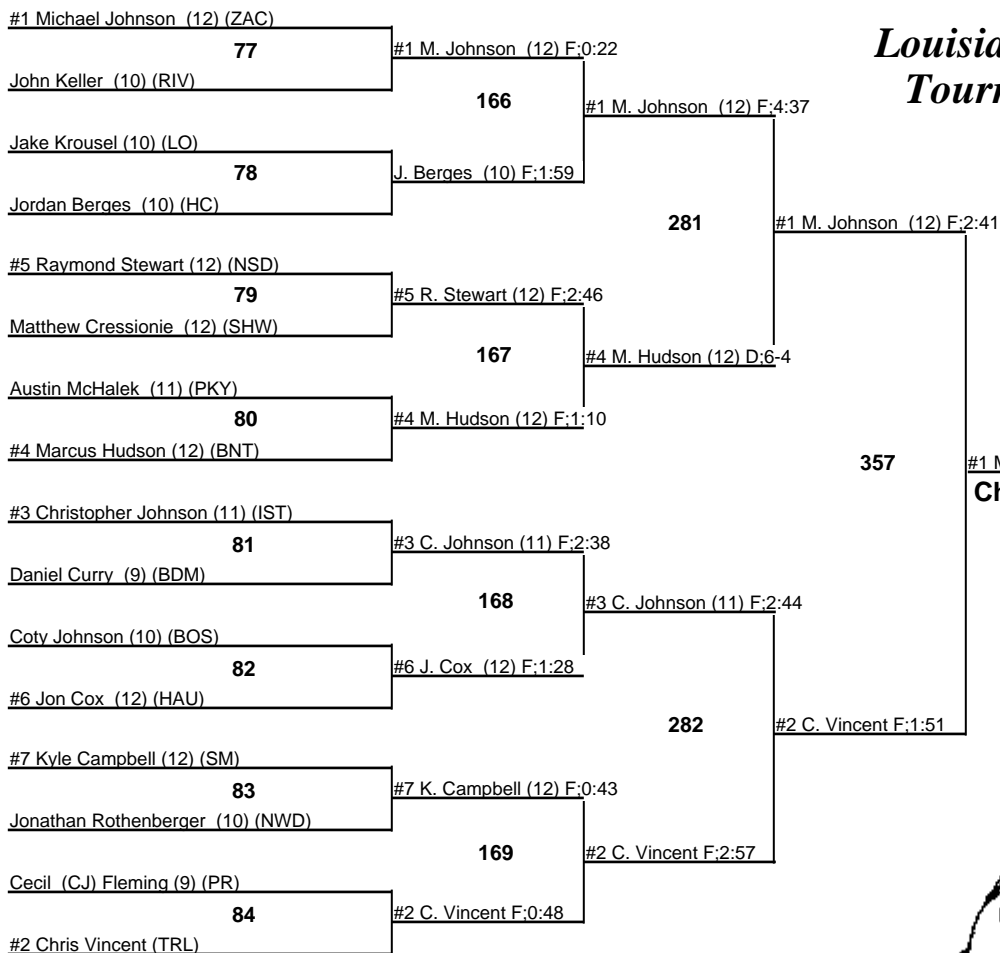

Louisiana State Wrestling Tournament - DIV II

215
8-9 February 2008