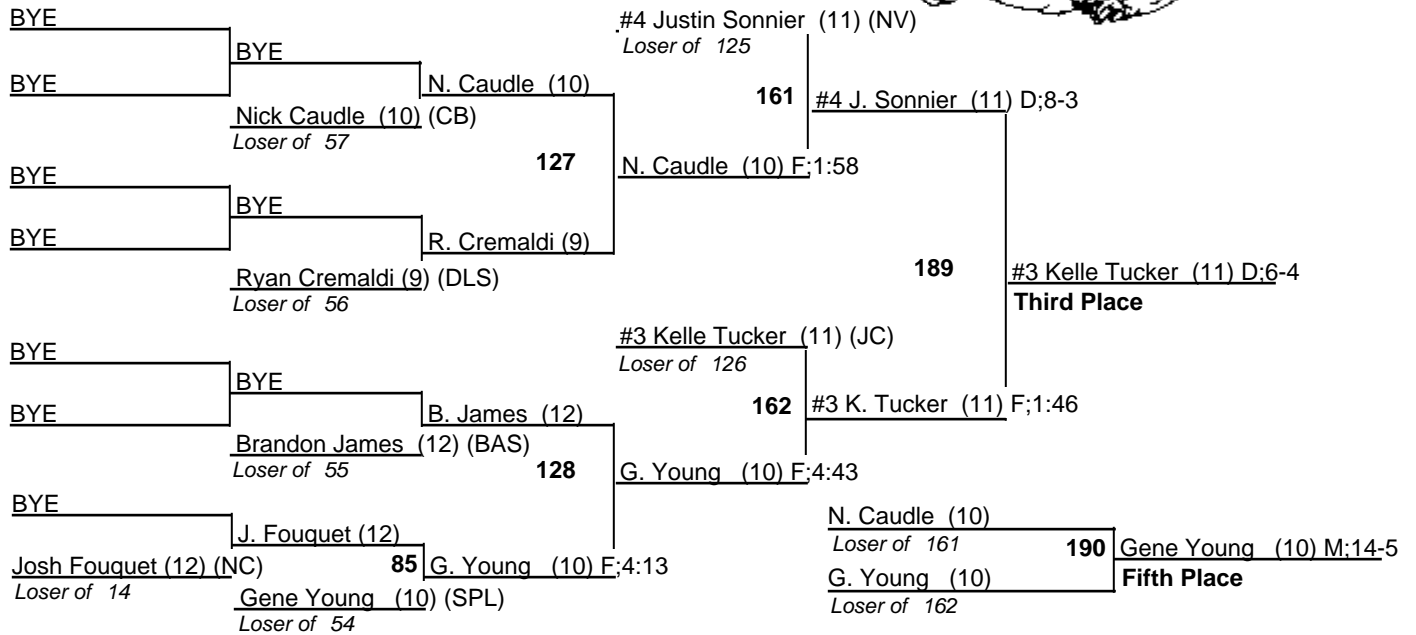

Louisiana State Wrestling Tournament - DIV III

8-9 February 2008