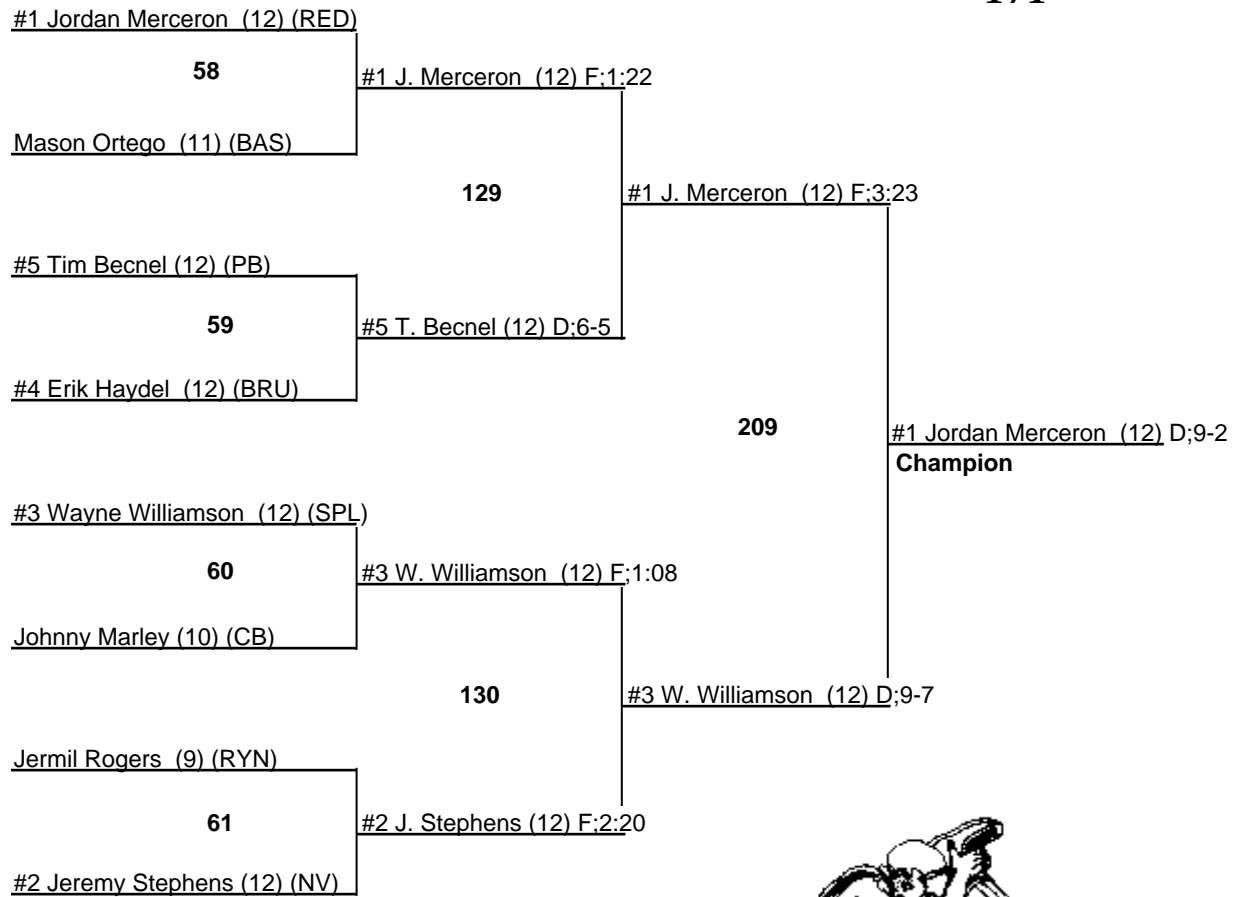

Louisiana State Wrestling Tournament - DIV III

8-9 February 2008

171