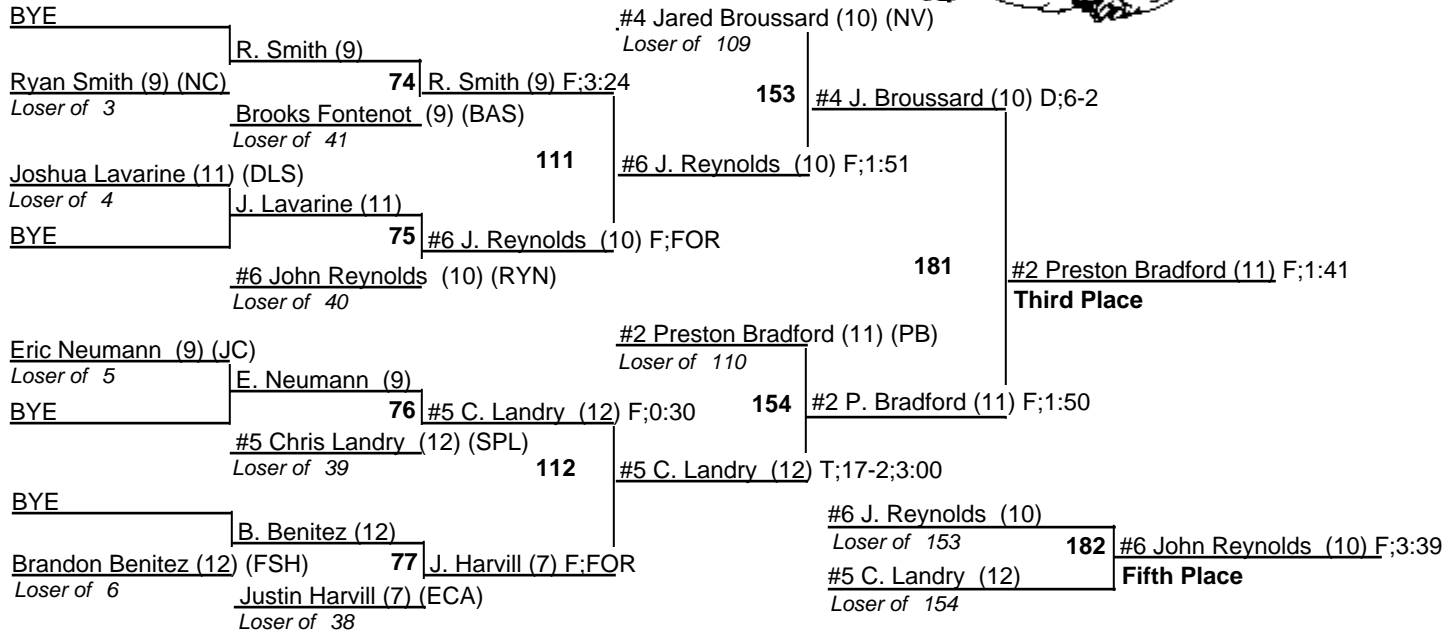

Louisiana State Wrestling Tournament - DIV III

8-9 February 2008

130

Louisiana State Wrestling Tournament - DIV III

8-9 February 2008

135

Louisiana State Wrestling Tournament - DIV III

8-9 February 2008