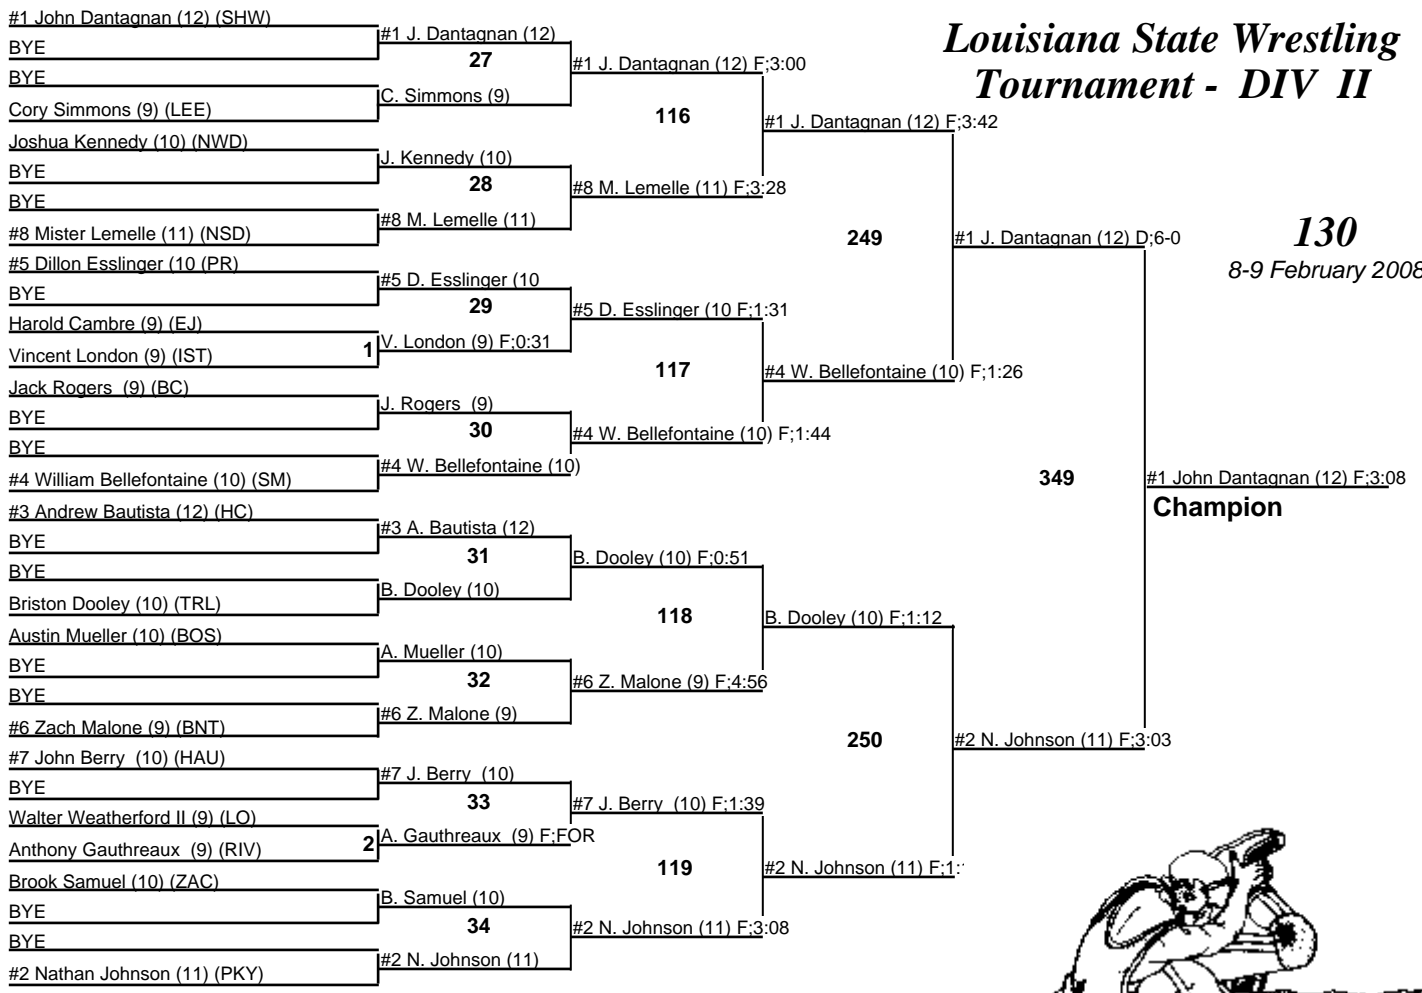

Third Place

Fifth Place

Louisiana State Wrestling Tournament - DIV II

125
8-9 February 2008

Louisiana State Wrestling Tournament - DIV II

130
8-9 February 2008

Louisiana State Wrestling Tournament - DIV II

135
8-9 February 2008