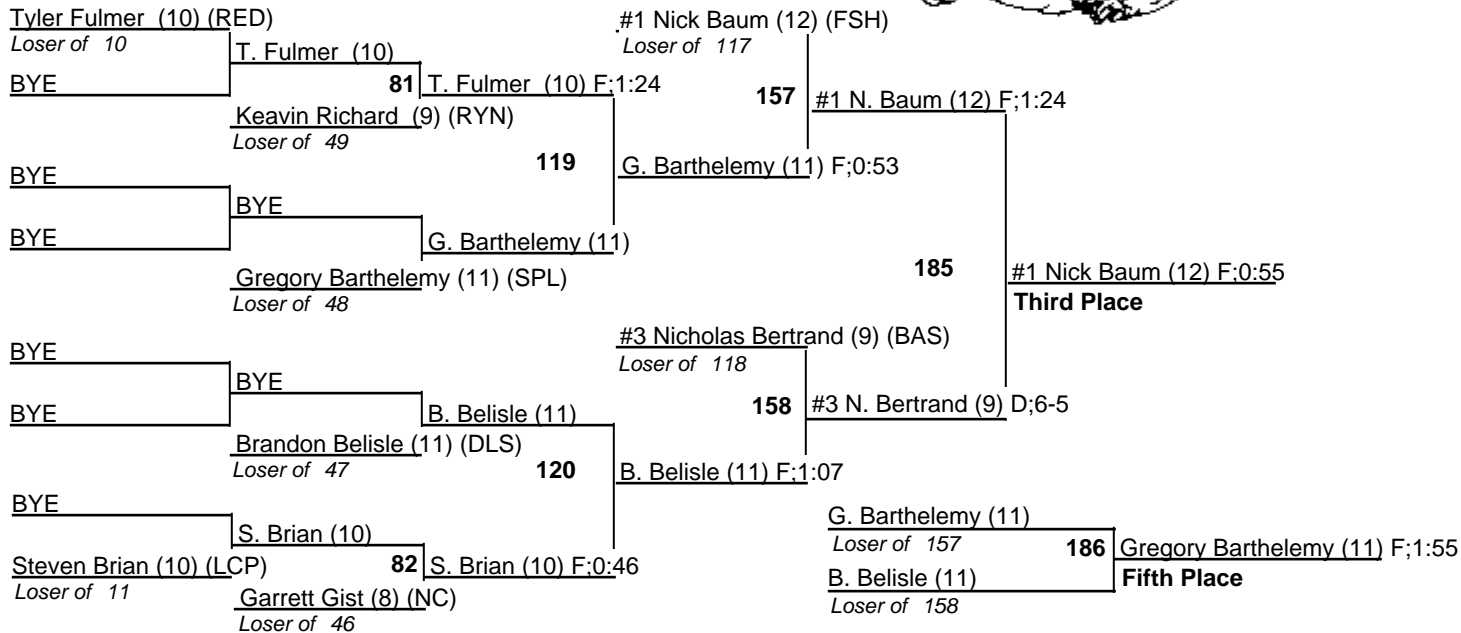

Louisiana State Wrestling Tournament - DIV III

8-9 February 2008

145