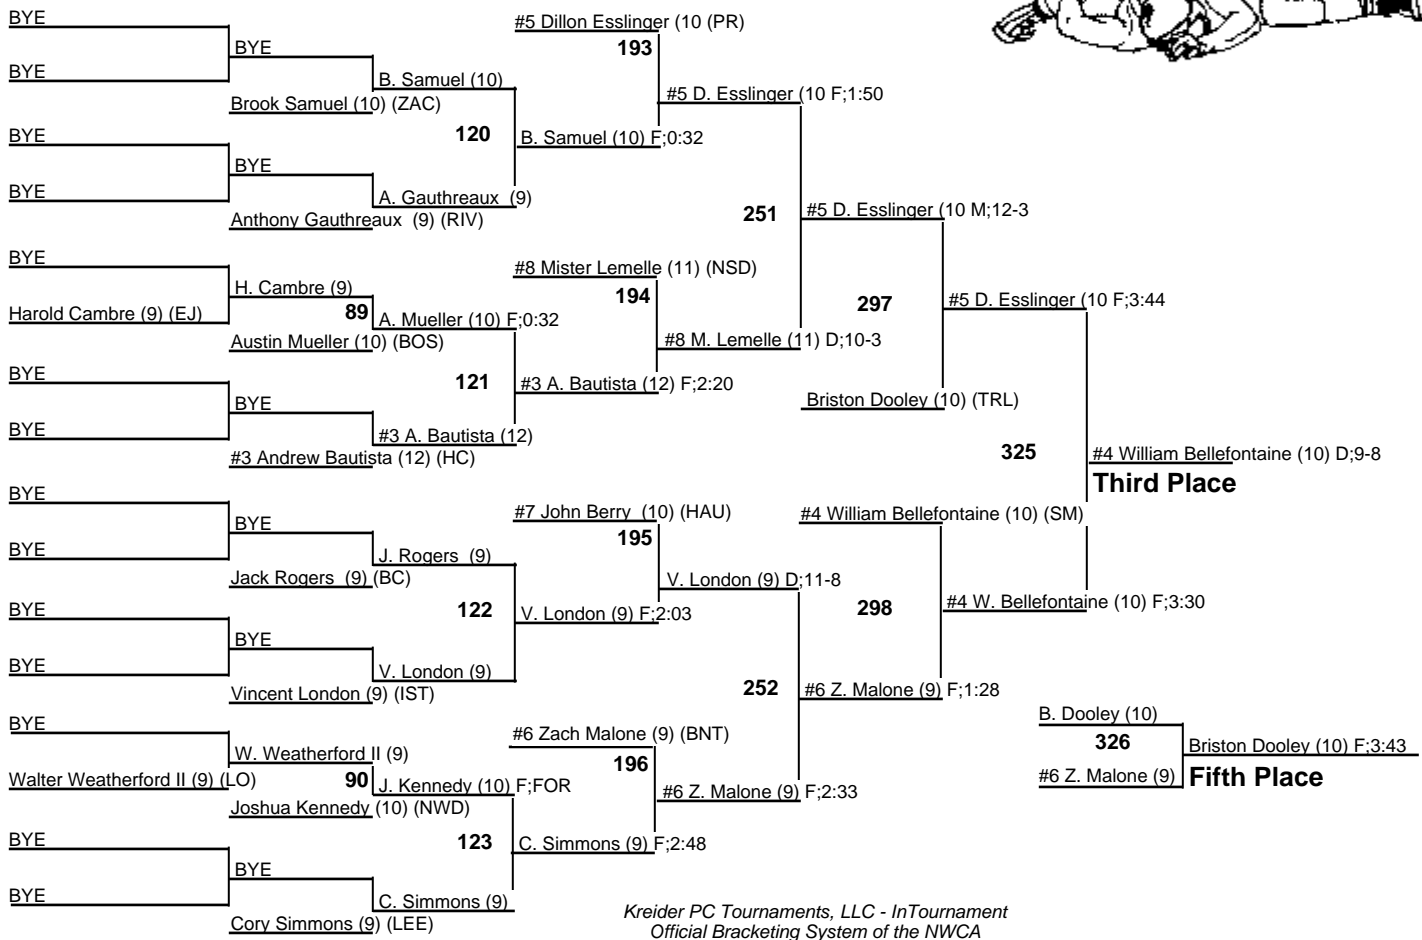

Third Place

Fifth Place

Louisiana State Wrestling Tournament - DIV II

125
8-9 February 2008

Louisiana State Wrestling Tournament - DIV II

130
8-9 February 2008

Louisiana State Wrestling Tournament - DIV II

135
8-9 February 2008