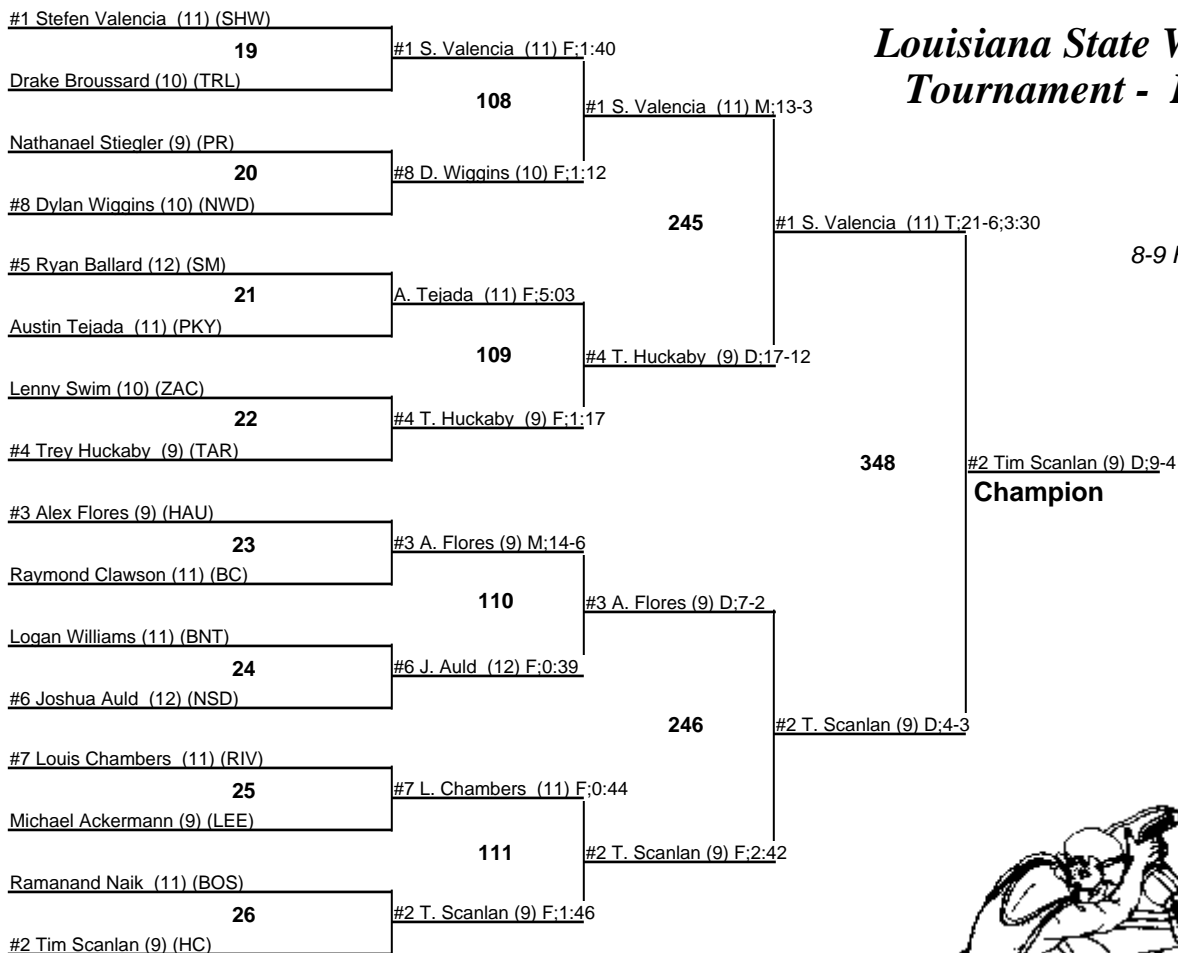

Louisiana State Wrestling Tournament - DIV II

125
8-9 February 2008