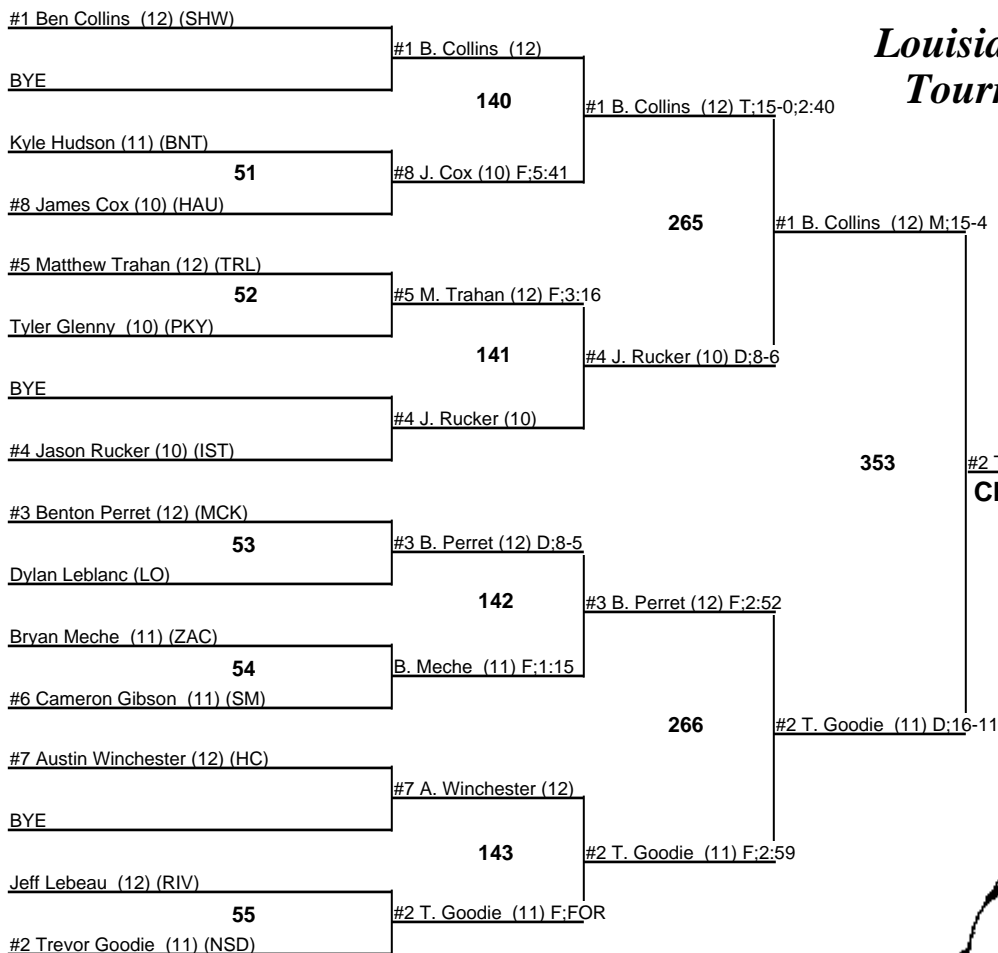

Louisiana State Wrestling Tournament - DIV II

152
8-9 February 2008