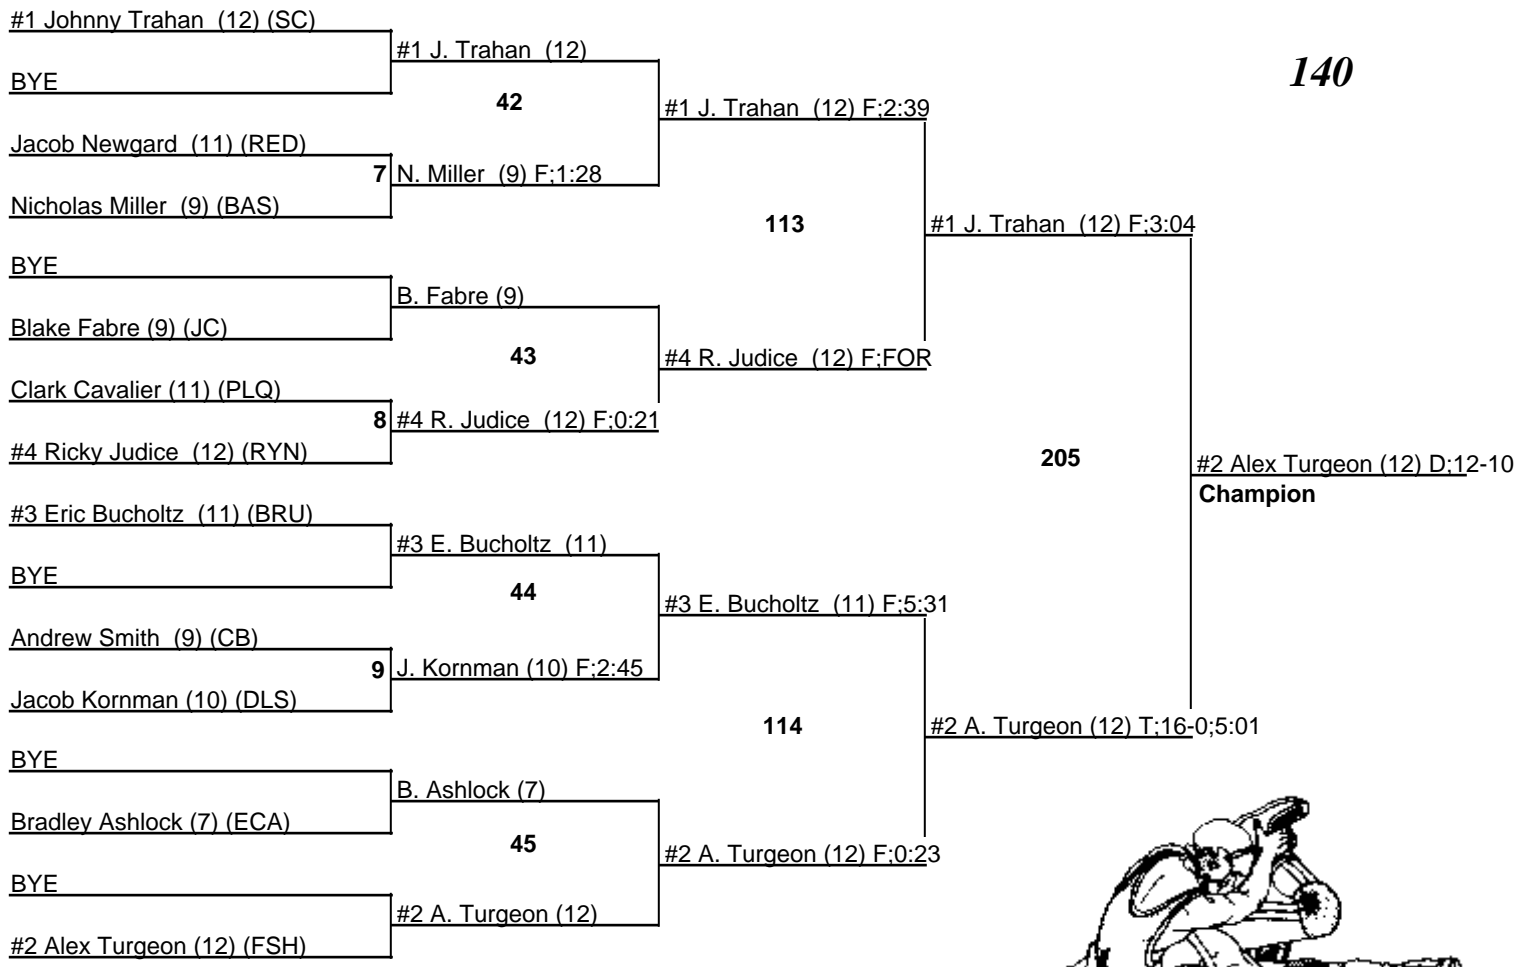

Louisiana State Wrestling Tournament - DIV III

8-9 February 2008

140