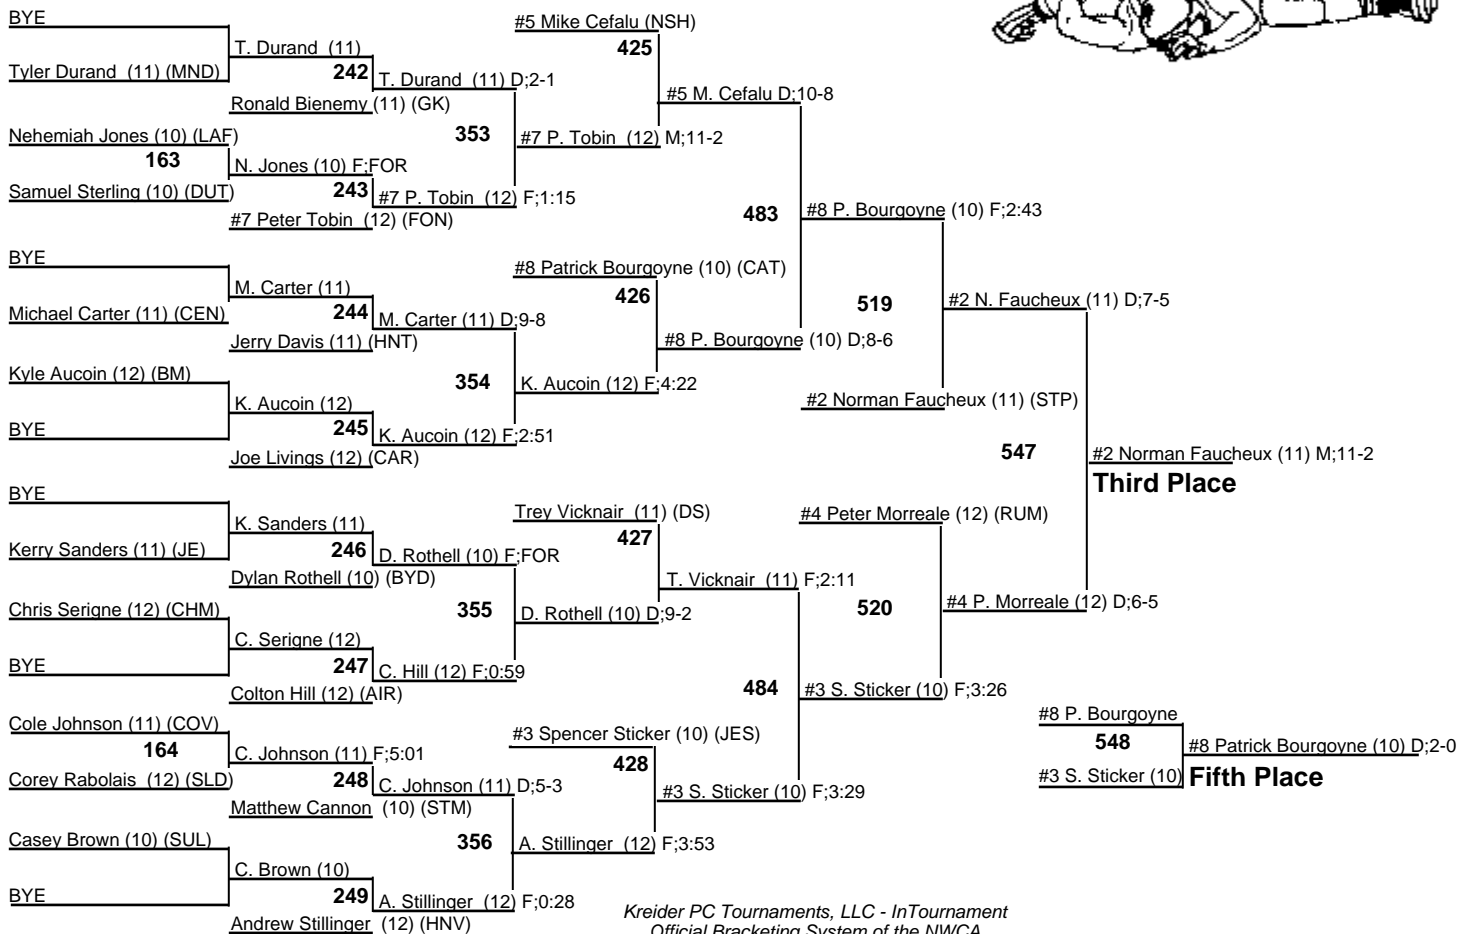

Third Place

Fifth Place