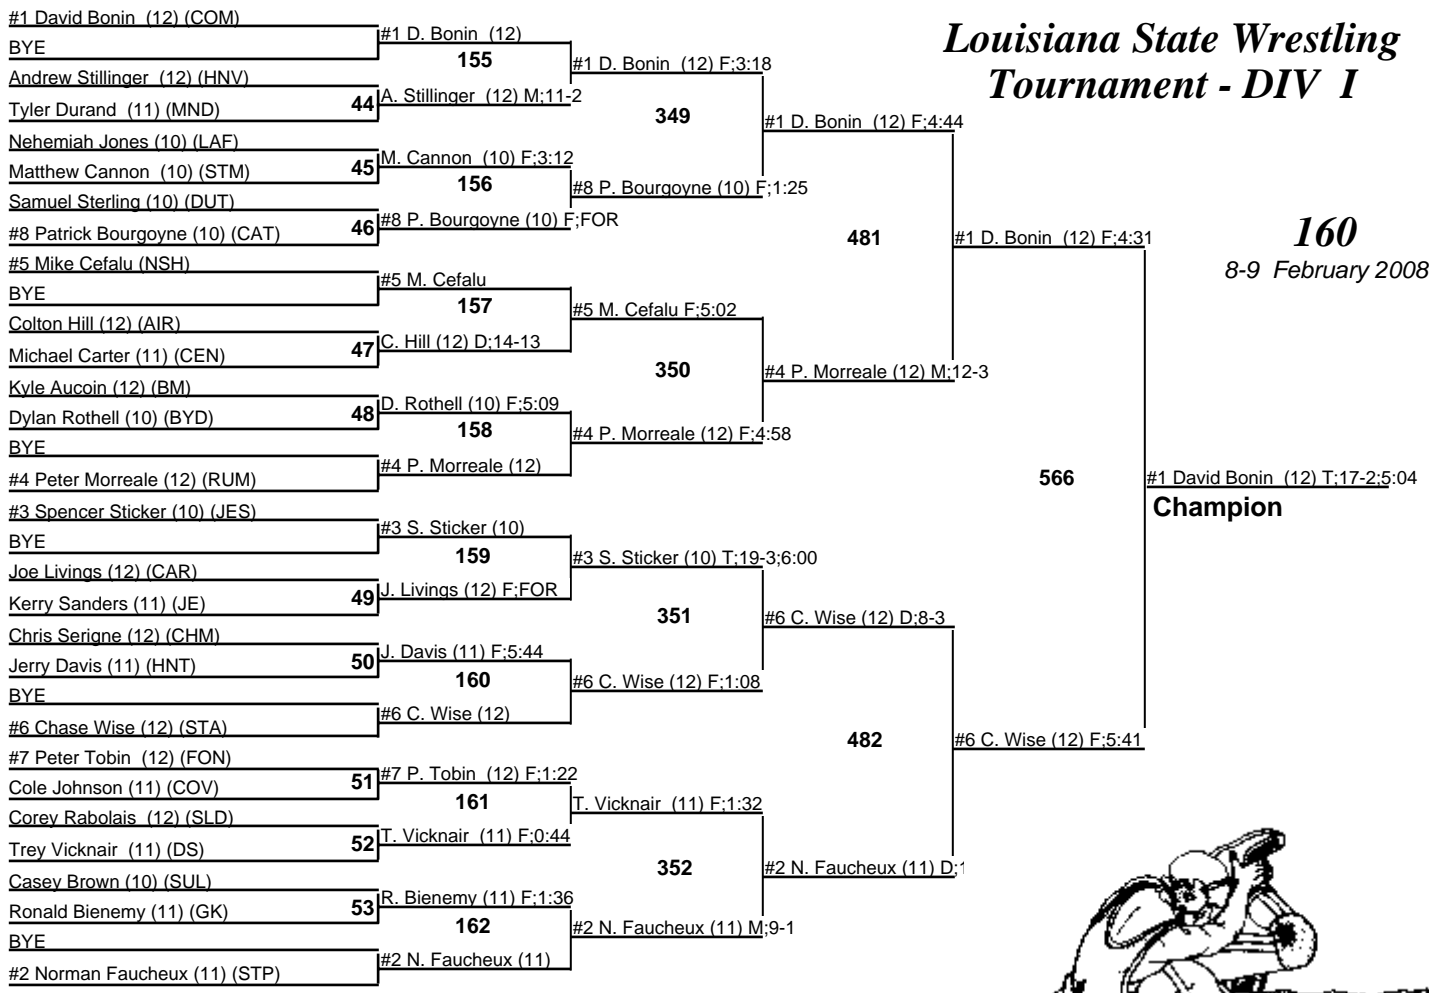

Louisiana State Wrestling Tournament - DIV I

160

8-9 February 2008

Champion