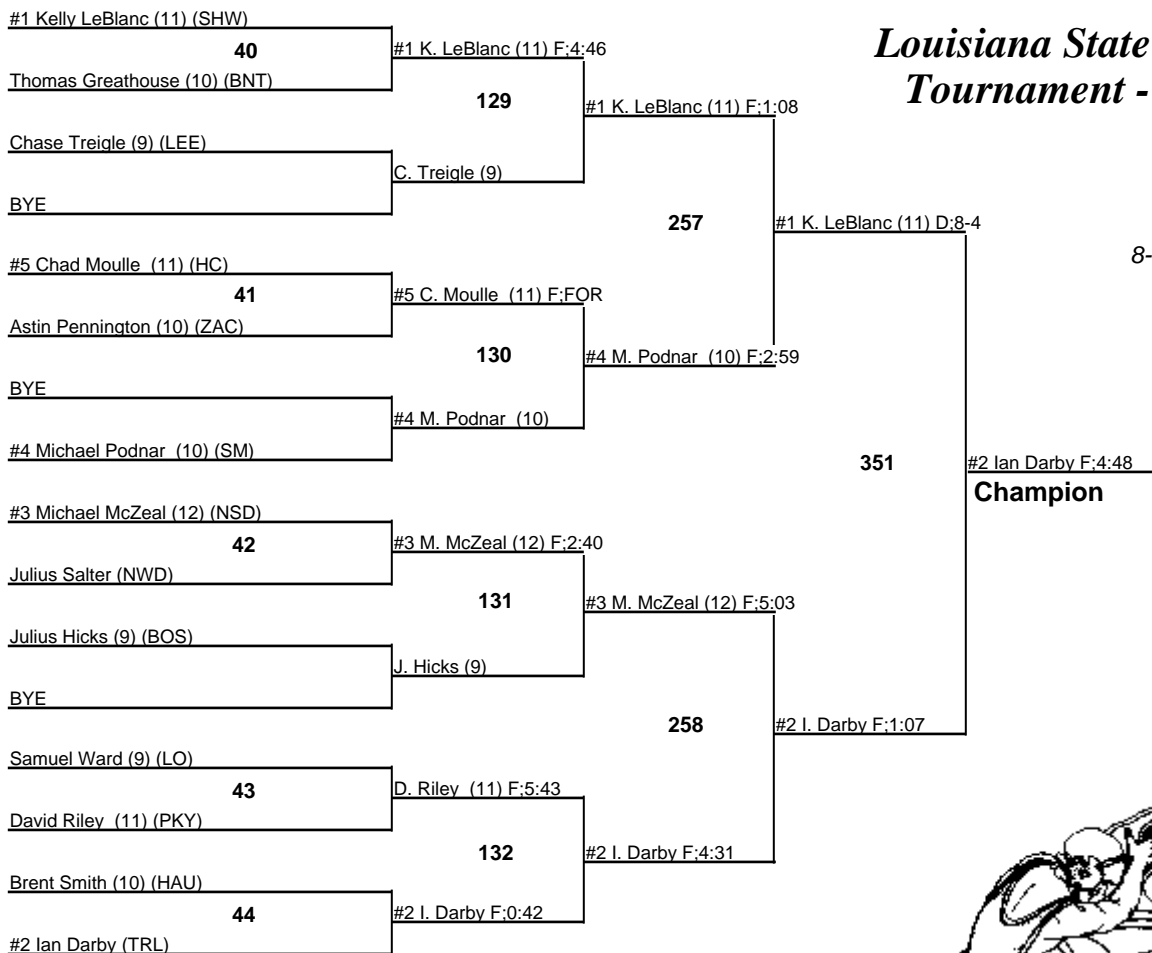

Champion

Third Place

Fifth Place

Louisiana State Wrestling Tournament - DIV II

140
8-9 February 2008

Louisiana State Wrestling Tournament - DIV II

145
8-9 February 2008

Champion
#1 Alex Rutledge (11) D:5-2