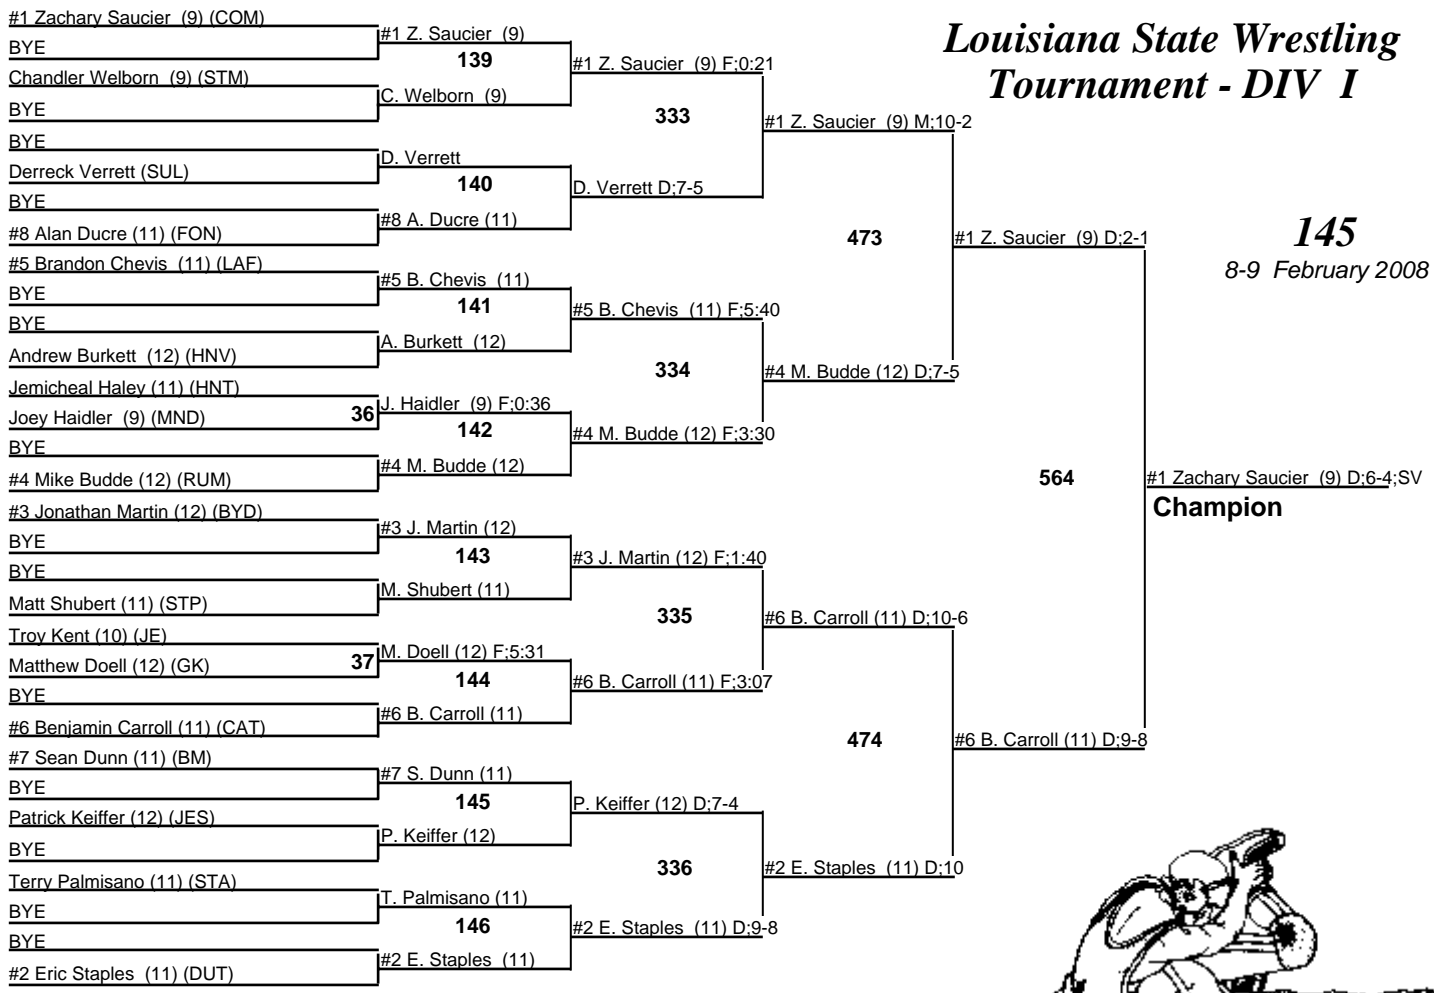

Louisiana State Wrestling Tournament - DIV I

145
8-9 February 2008