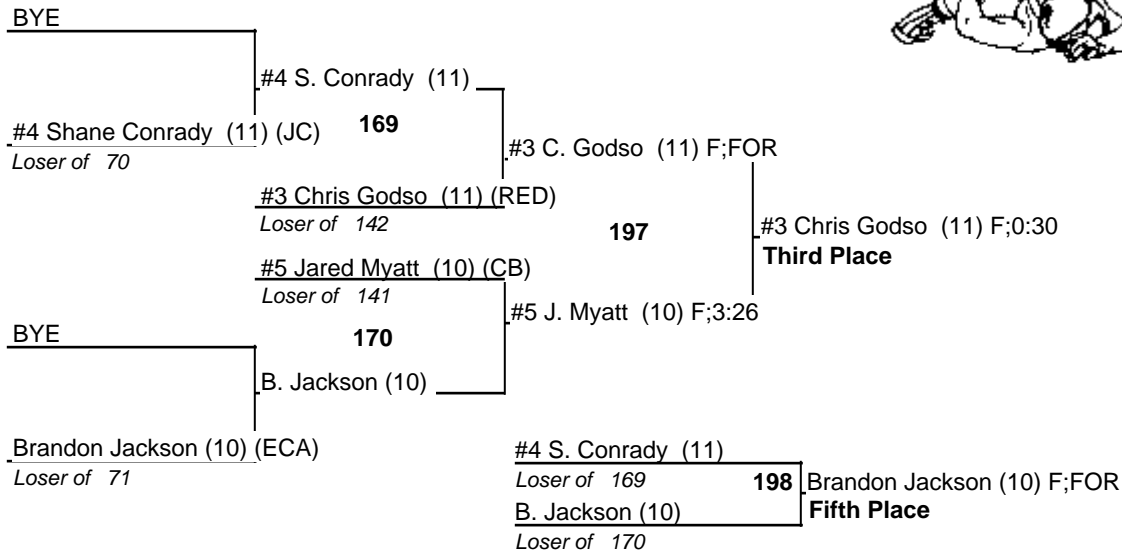

Louisiana State Wrestling Tournament - DIV III

8-9 February 2008

285

Louisiana State Wrestling Championships DIV I Team Standings

Final

1	Catholic BR	214
2	Jesuit	210
3	Brother Martin	199
4	Arch Rummel	184
5	Mandeville	127
6	Comeaux	117
7	St. Amant	99
8	St. Paul's	84.5
9	Sulphur	80
10	Fontainebleau	70
11	Hahnville	53.5
12	Lafayette	50
	Dutchtown	50
14	John Ehret	49
15	Airline	48.5
16	Huntington	27.5
17	East Ascension	23
18	Northshore	16
19	C.E. Byrd	8
20	Denham Springs	7
21	Grace King	6
	Carencro	6
	Covington	6
	Chalmette	6
25	Baton Rouge	3
26	Bonnabel	2
	Central	2
28	St.Thomas Moore	0
	L. W. Higgins	0
	Slidell	0
31	Acadiana	-1