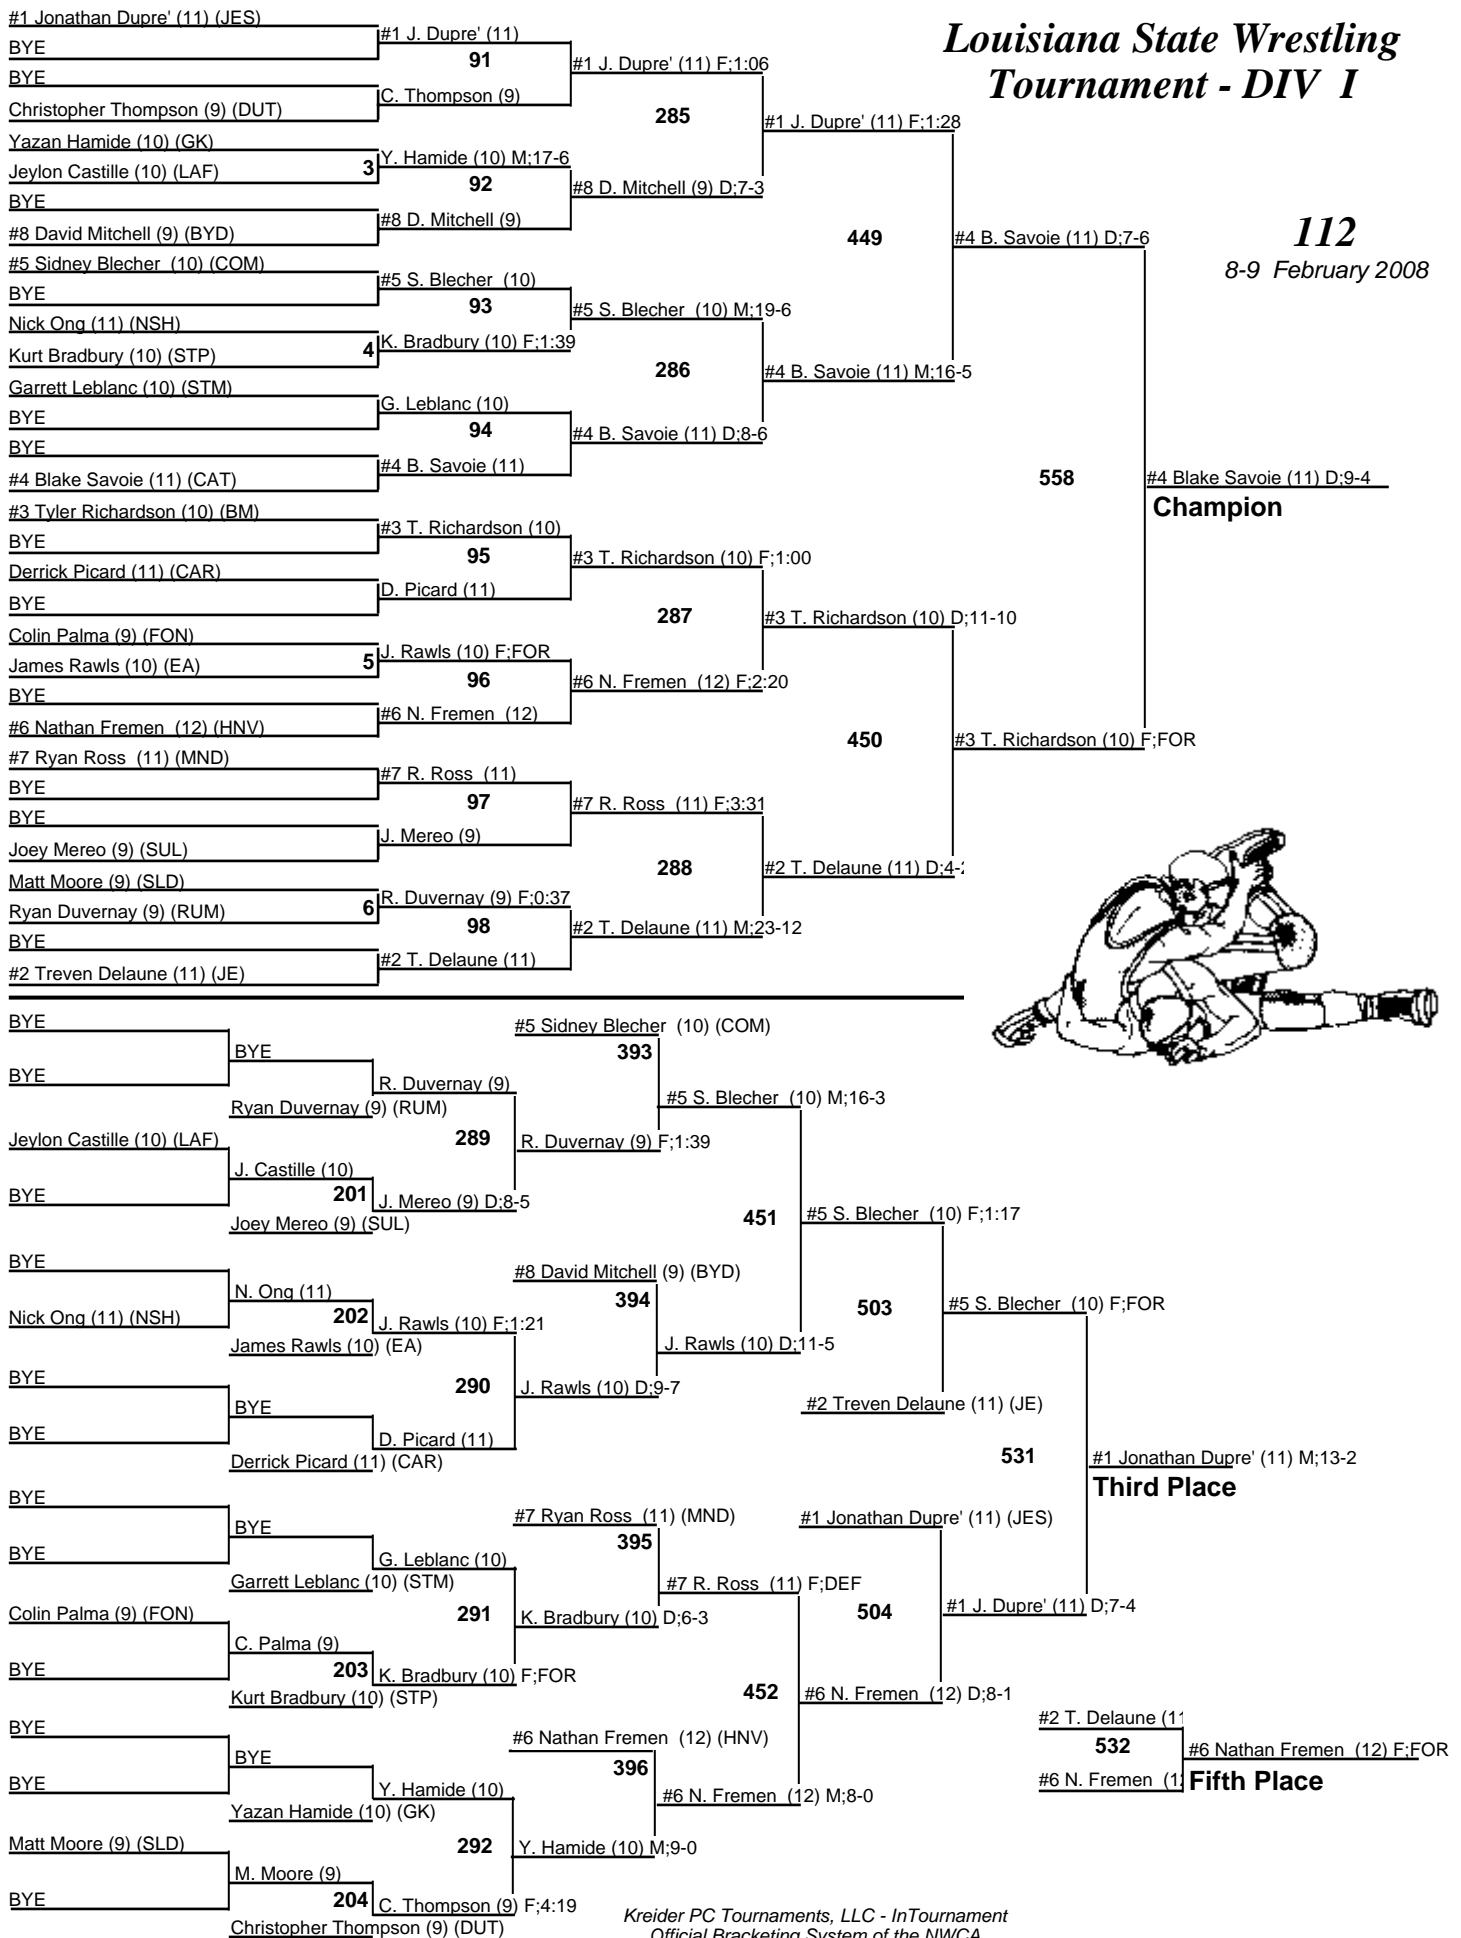

Louisiana State Wrestling Tournament - DIV I

112

8-9 February 2008