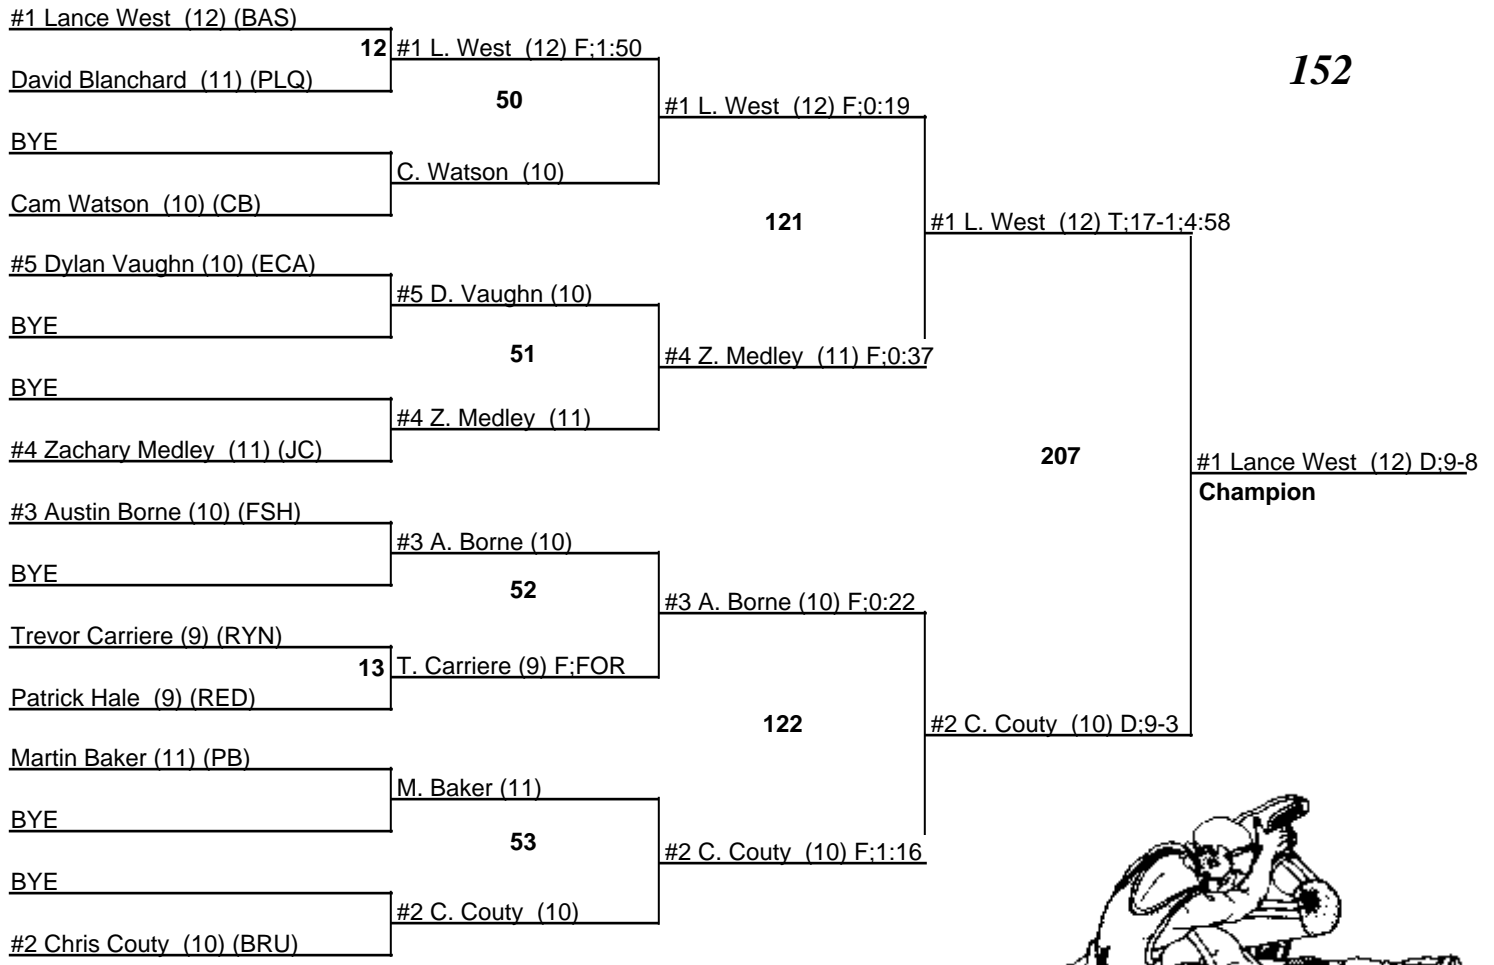

140

Louisiana State Wrestling Tournament - DIV III

8-9 February 2008

145

Louisiana State Wrestling Tournament - DIV III

8-9 February 2008

152

Louisiana State Wrestling Tournament - DIV III