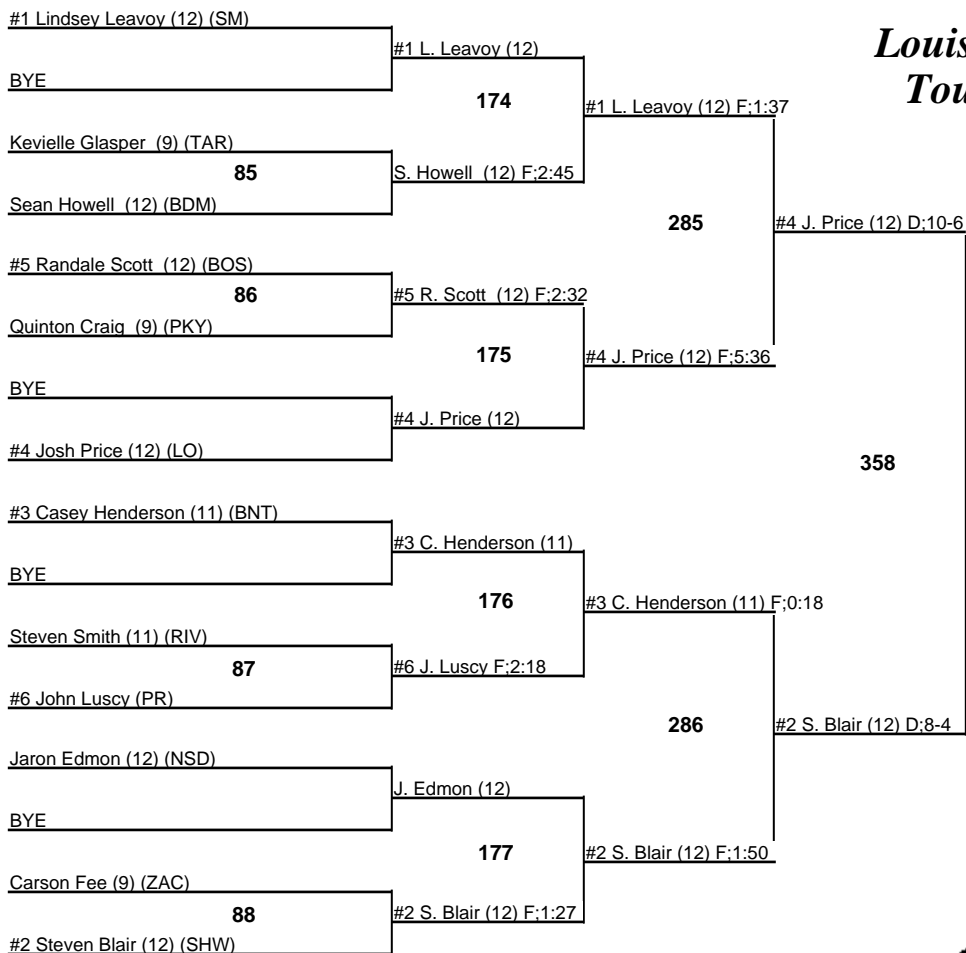

#5 S. Kleamenaki
340
#5 Steven Kleamenakis (9) F:4:46
#7 J. Griffin (12) **Fifth Place**

Louisiana State Wrestling Tournament - DIV II

215
8-9 February 2008

Louisiana State Wrestling Tournament - DIV II

275
8-9 February 2008