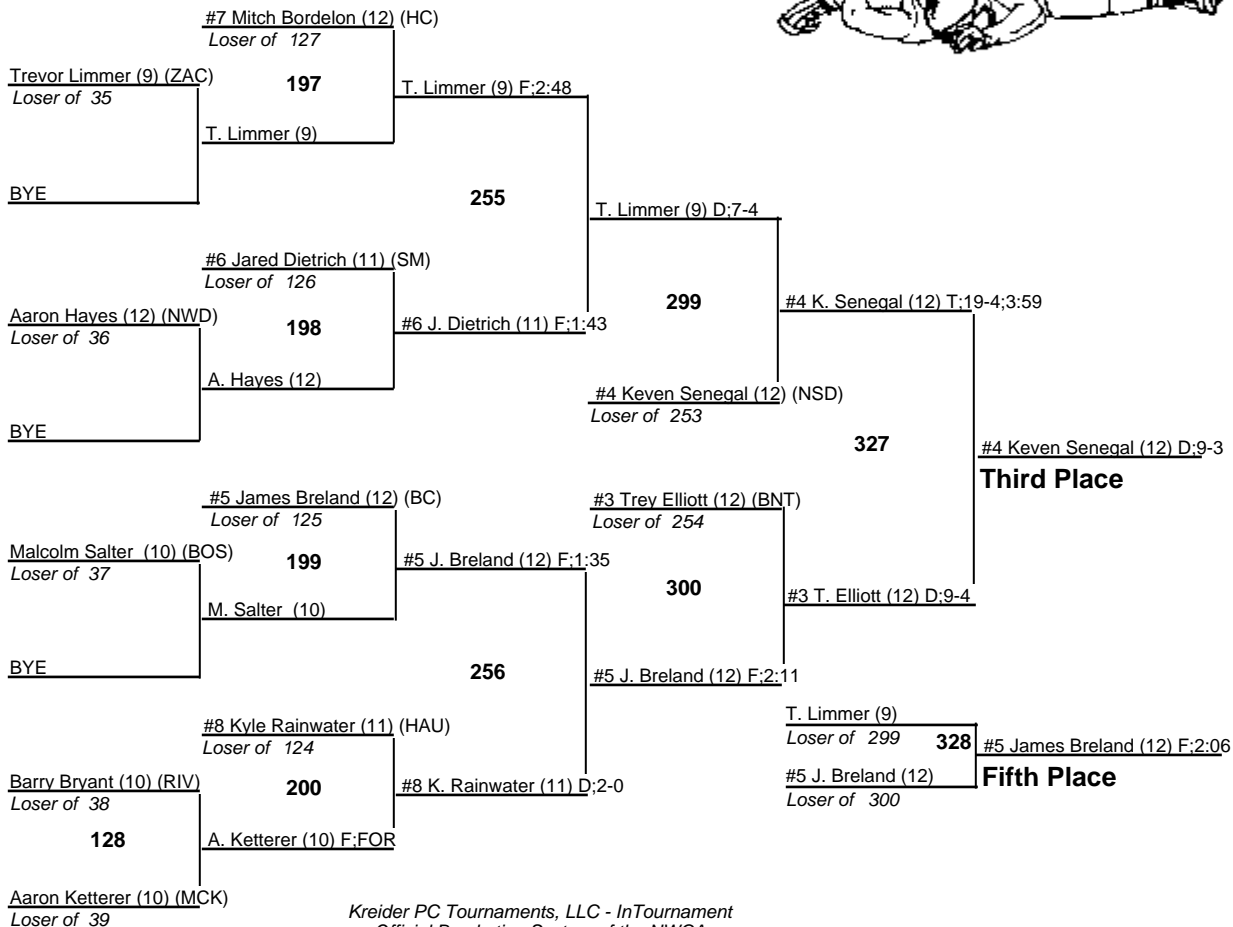

Third Place

Fifth Place