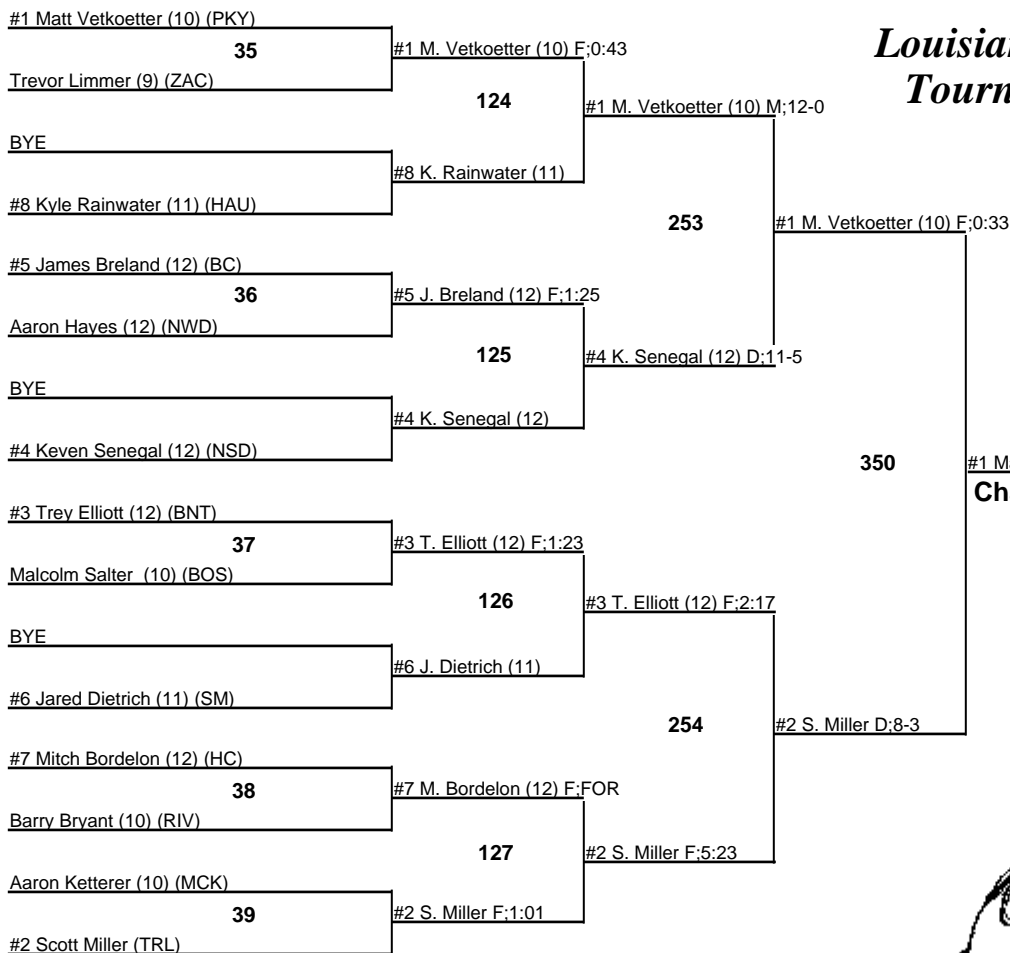

Third Place

Fifth Place

Louisiana State Wrestling Tournament - DIV II

125
8-9 February 2008

Louisiana State Wrestling Tournament - DIV II

130
8-9 February 2008

Louisiana State Wrestling Tournament - DIV II

135
8-9 February 2008