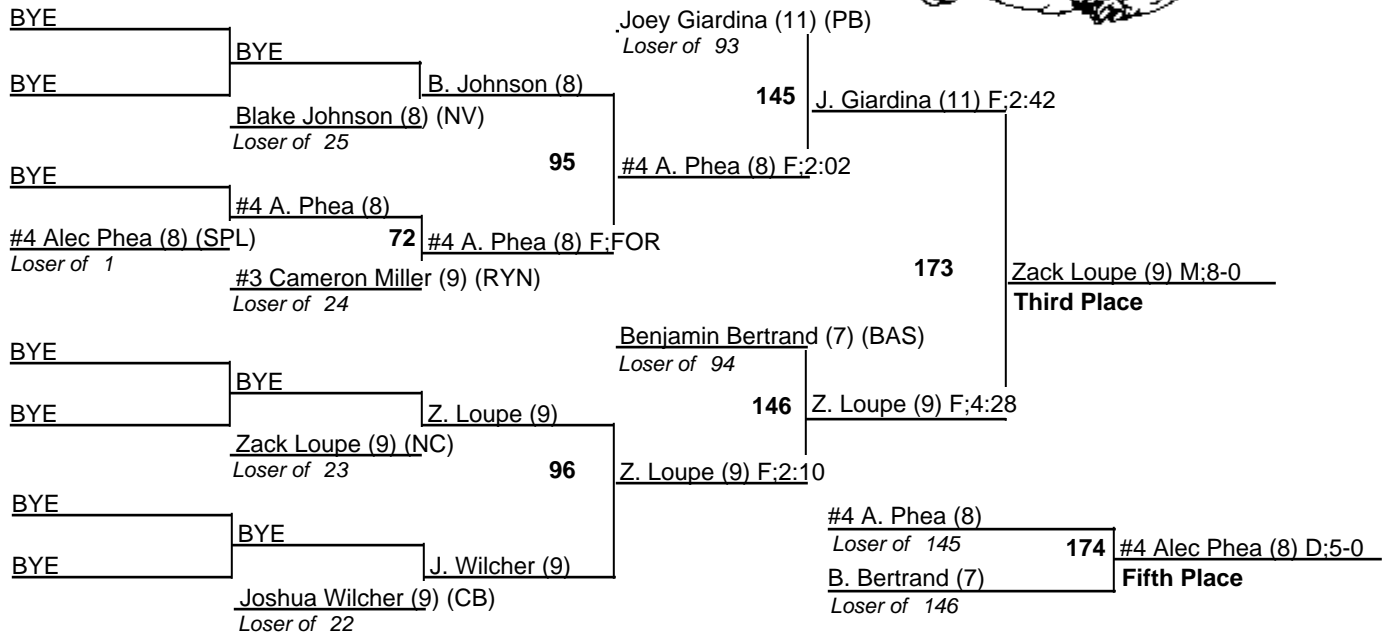

Louisiana State Wrestling Tournament - DIV III

8-9 February 2008

112