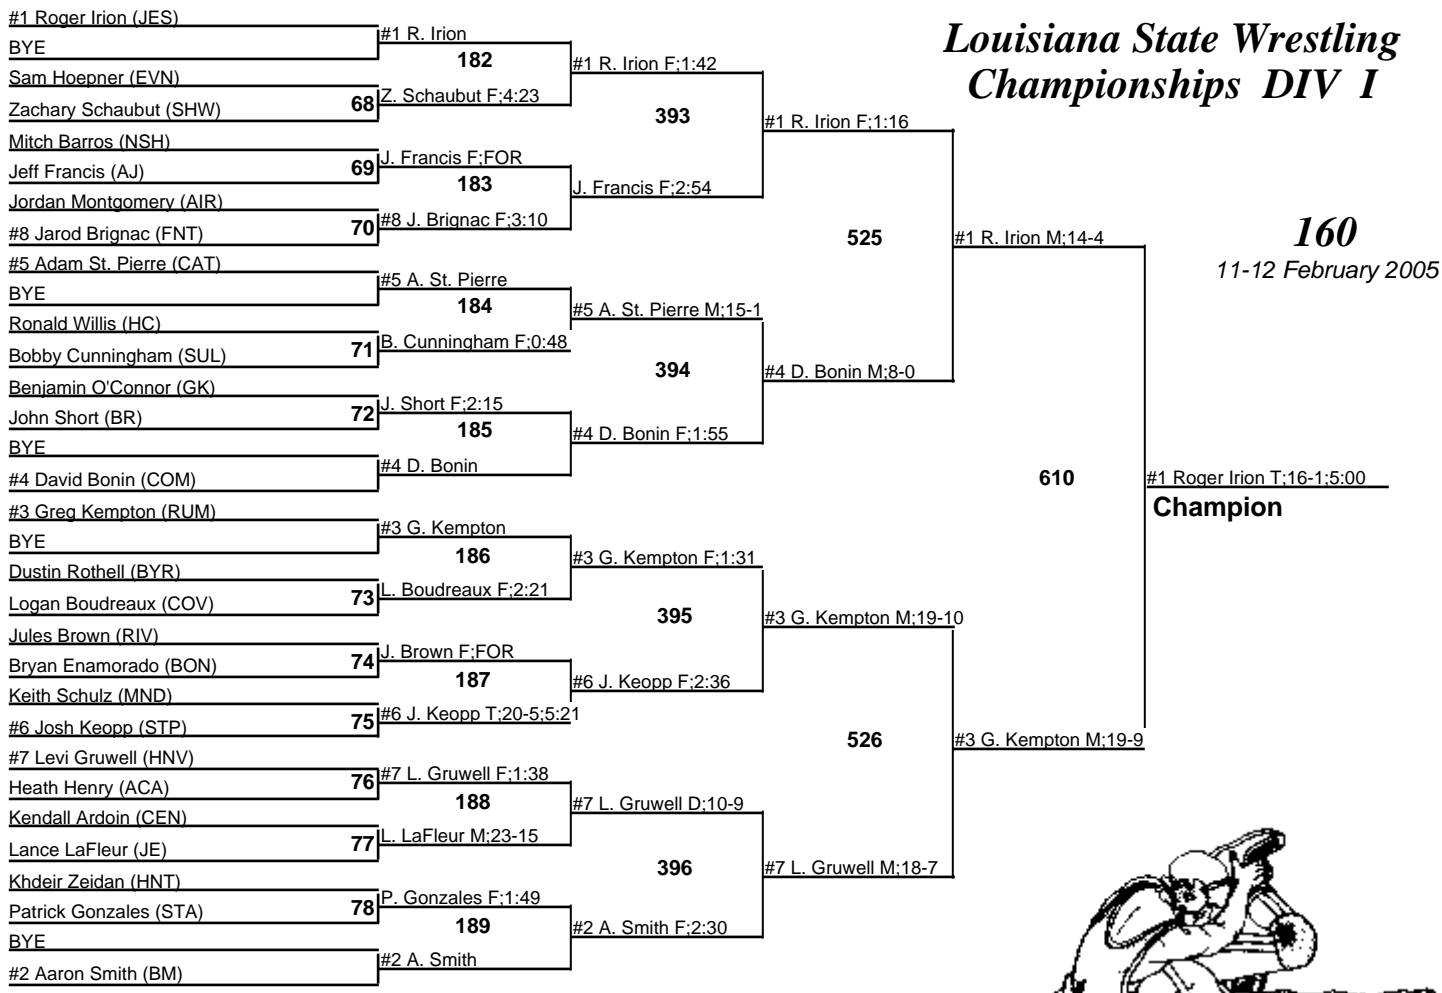

Louisiana State Wrestling Championships DIV I

160
11-12 February 2005