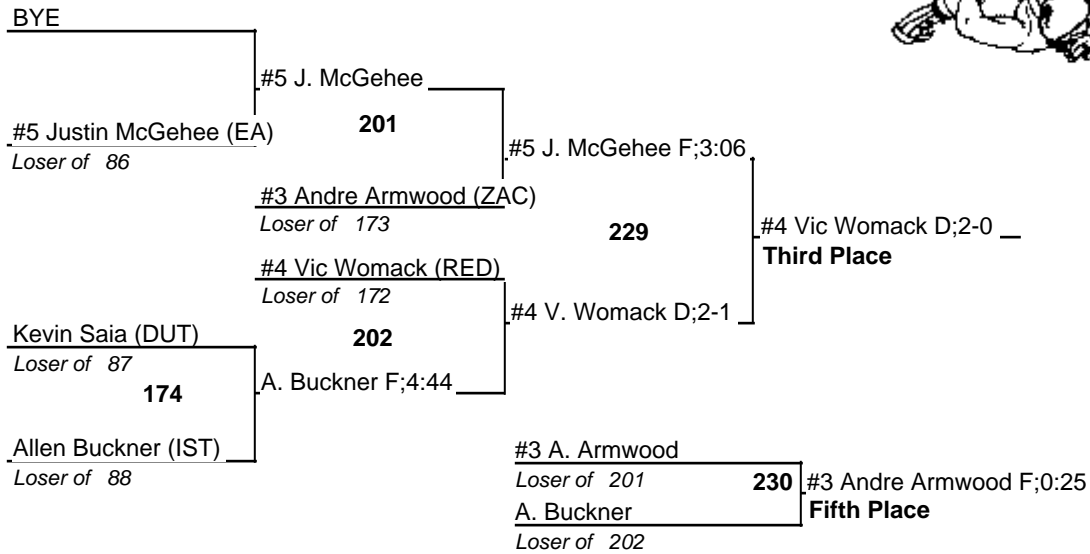

Louisiana State Wrestling Championship DIV II

11-12 February 2005

275