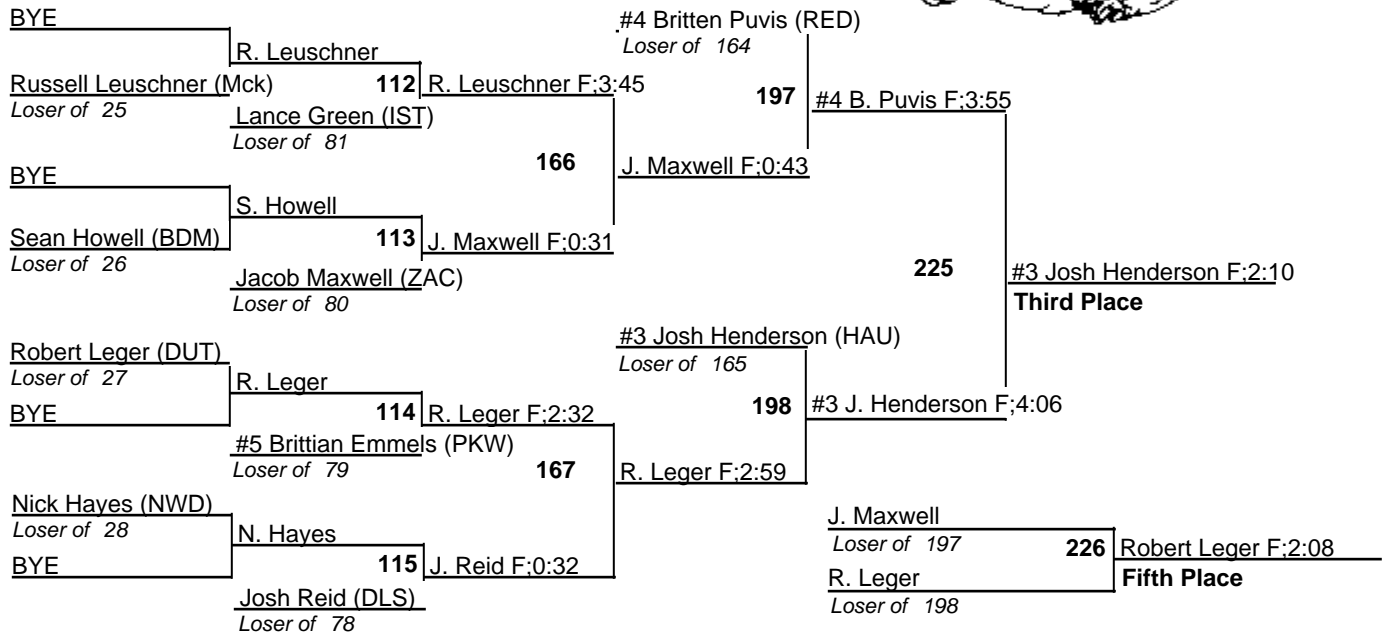

Louisiana State Wrestling Championship DIV II

11-12 February 2005

189