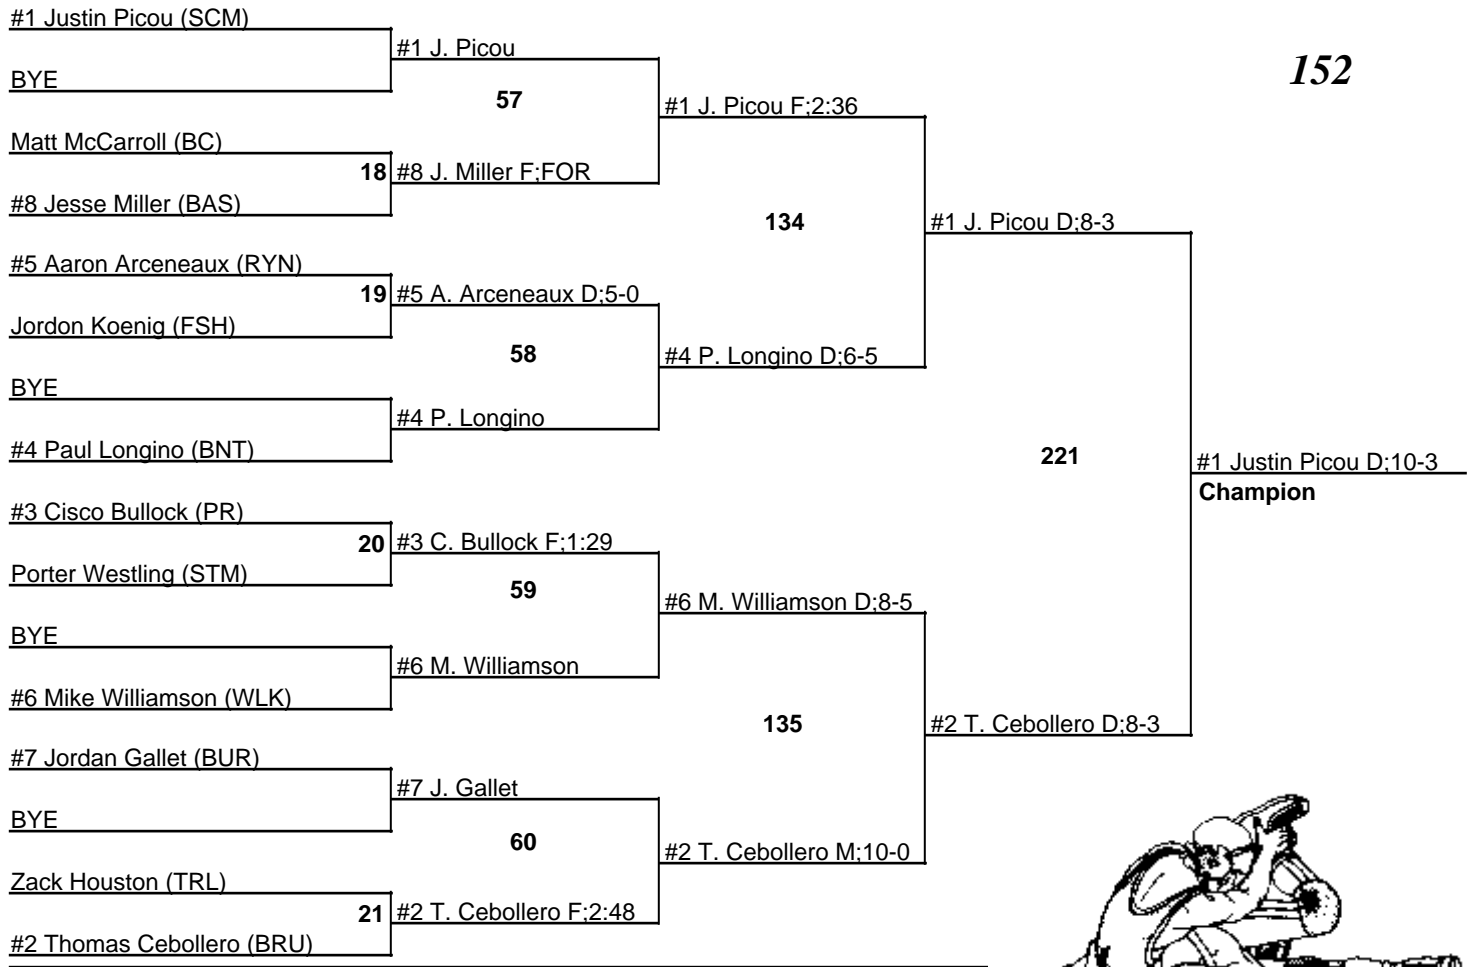

Louisiana State Wrestling Championships DIV III

11-12 February 2005

152