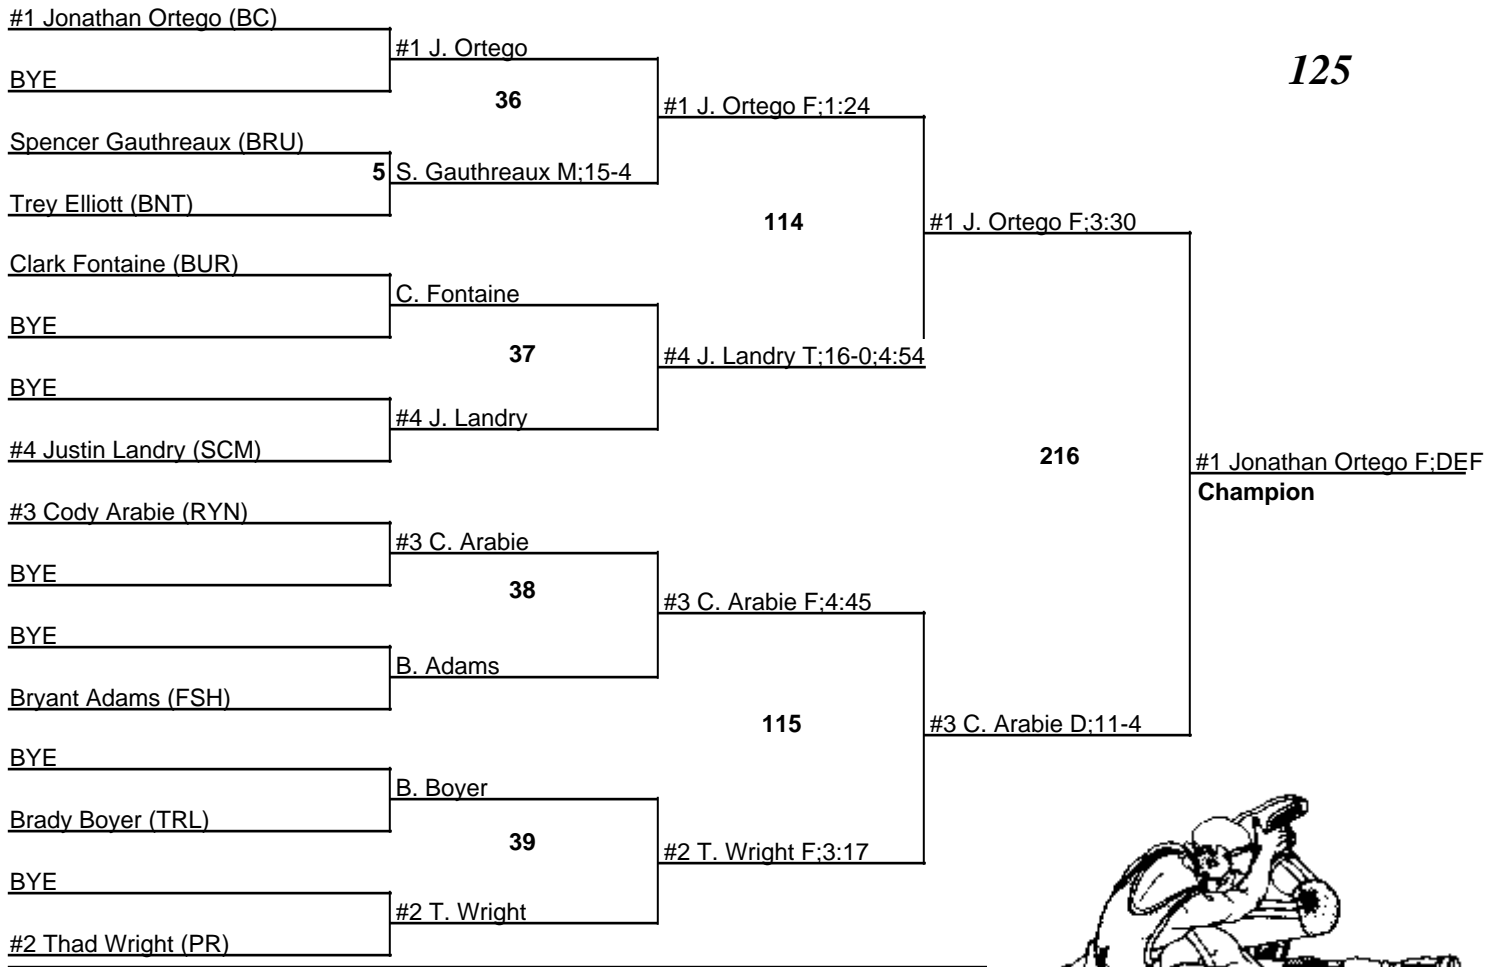

Louisiana State Wrestling Championships DIV III

11-12 February 2005

125