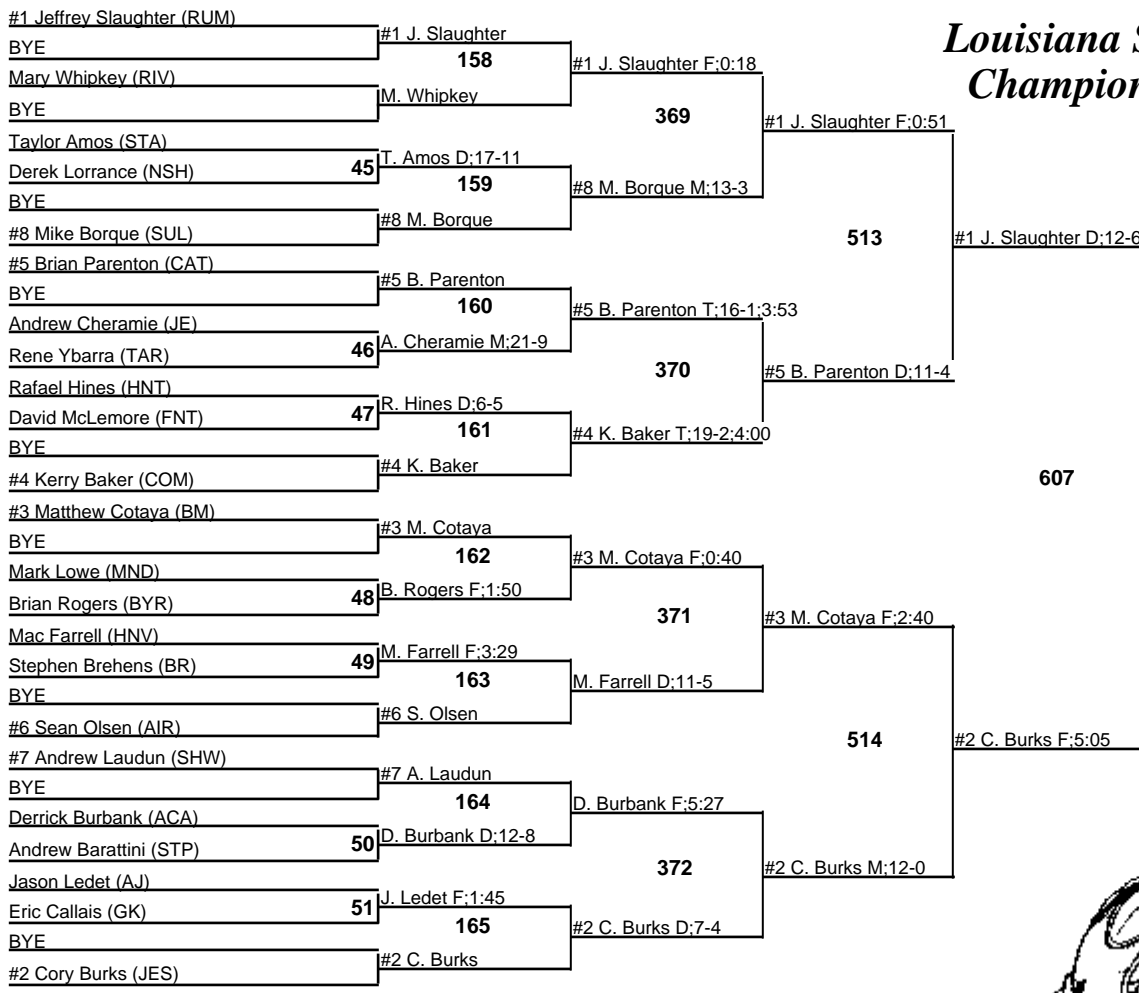

Louisiana State Wrestling Championships DIV I

140

11-12 February 2005

#1 Jeffrey Slaughter D:3-0
Champion