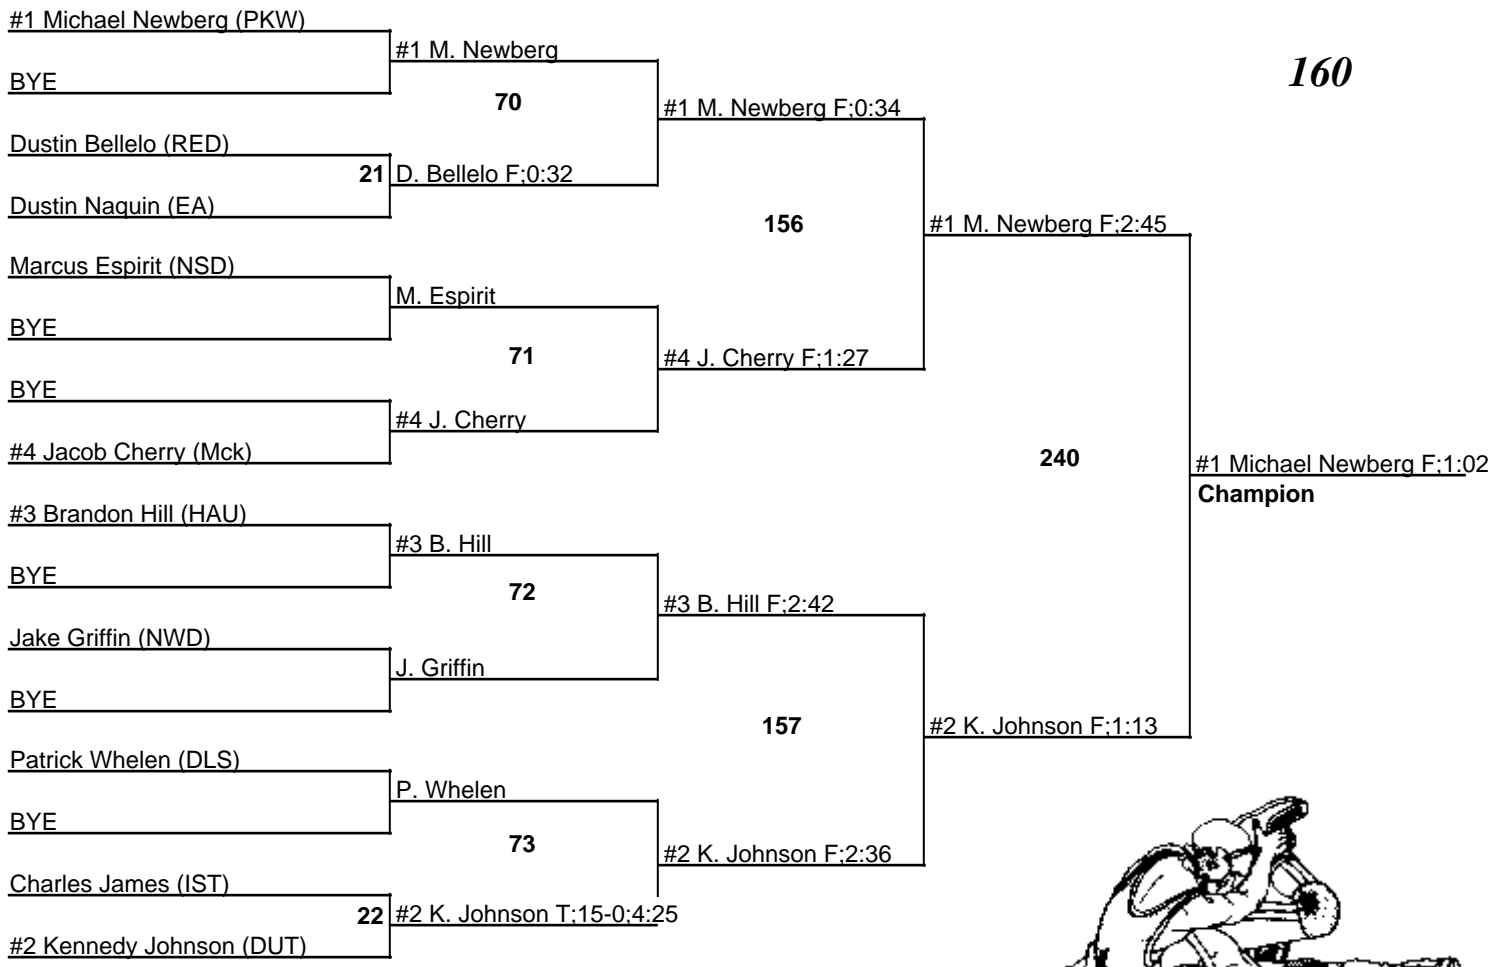

Louisiana State Wrestling Championship DIV II

11-12 February 2005