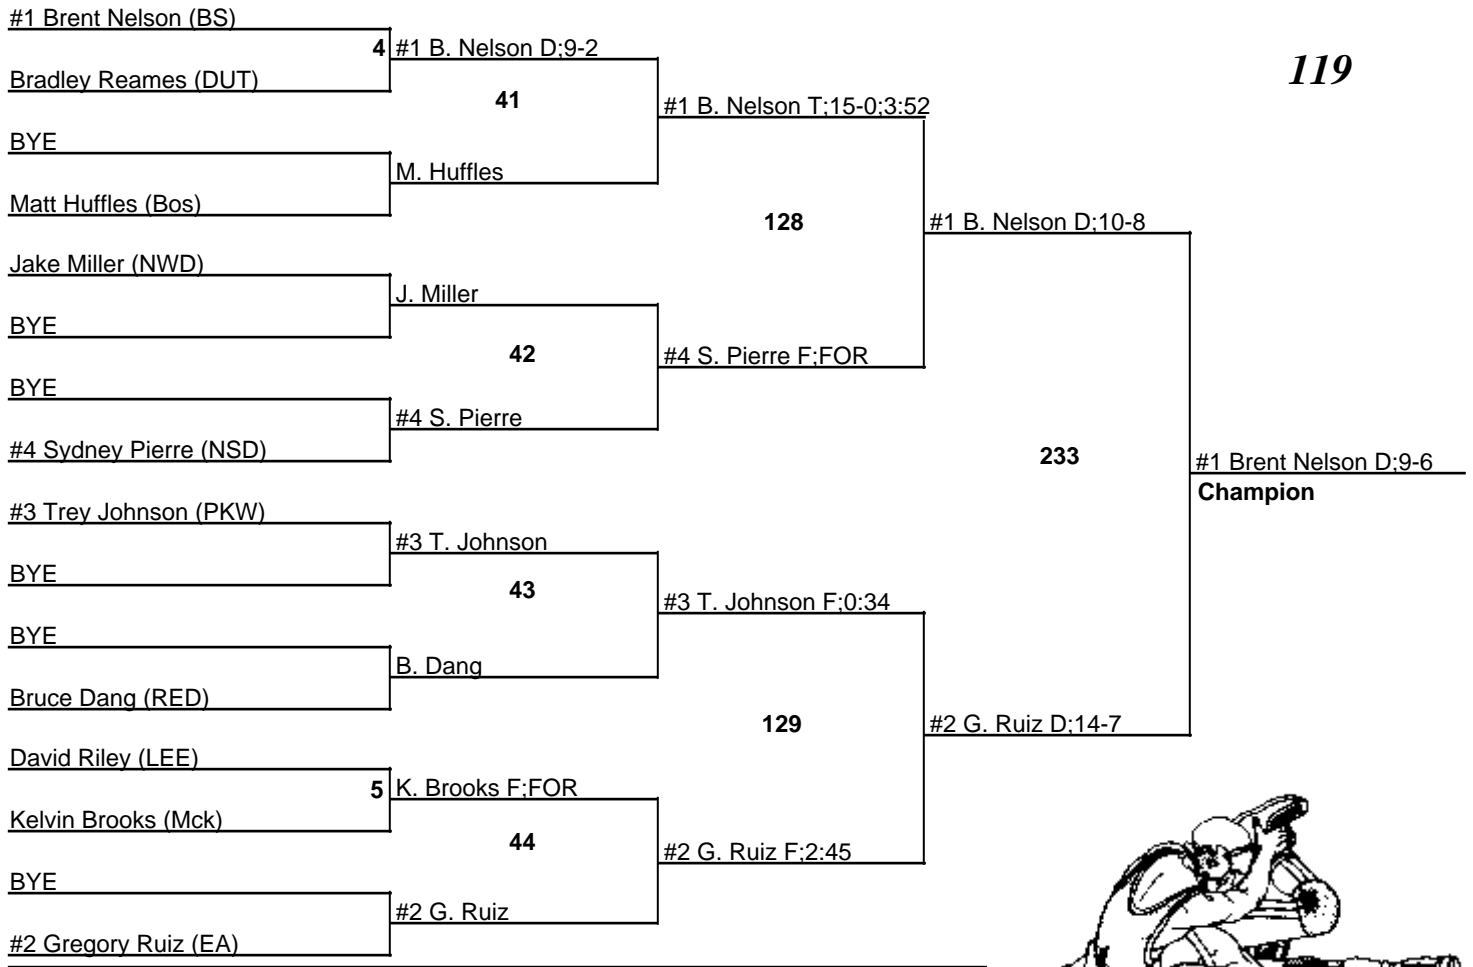

Louisiana State Wrestling Championship DIV II

11-12 February 2005

119