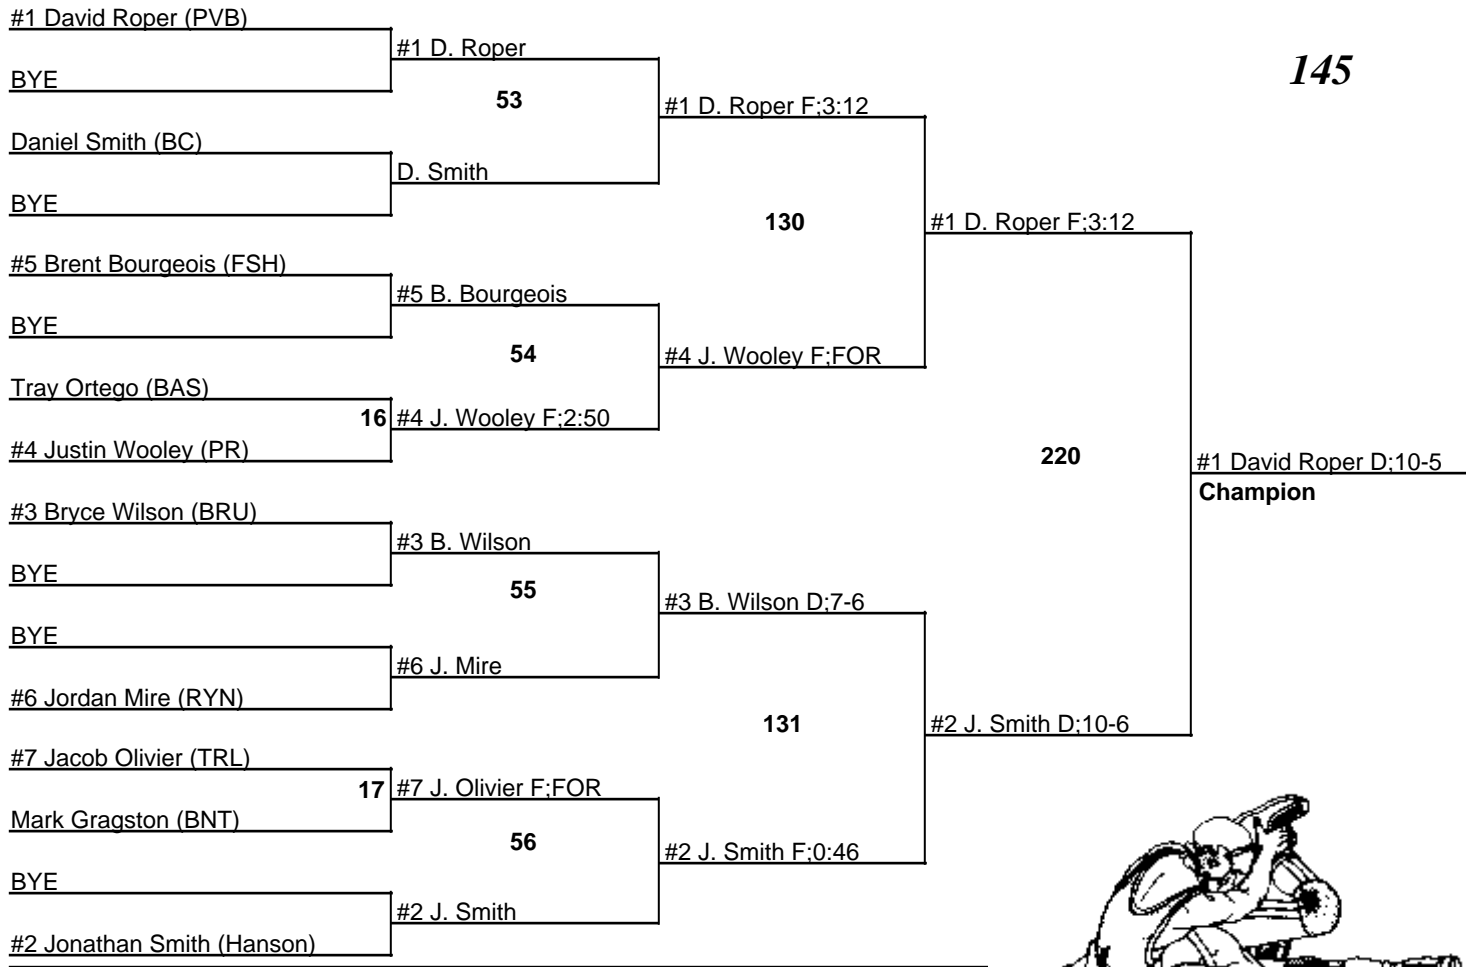

Louisiana State Wrestling Championships DIV III

11-12 February 2005