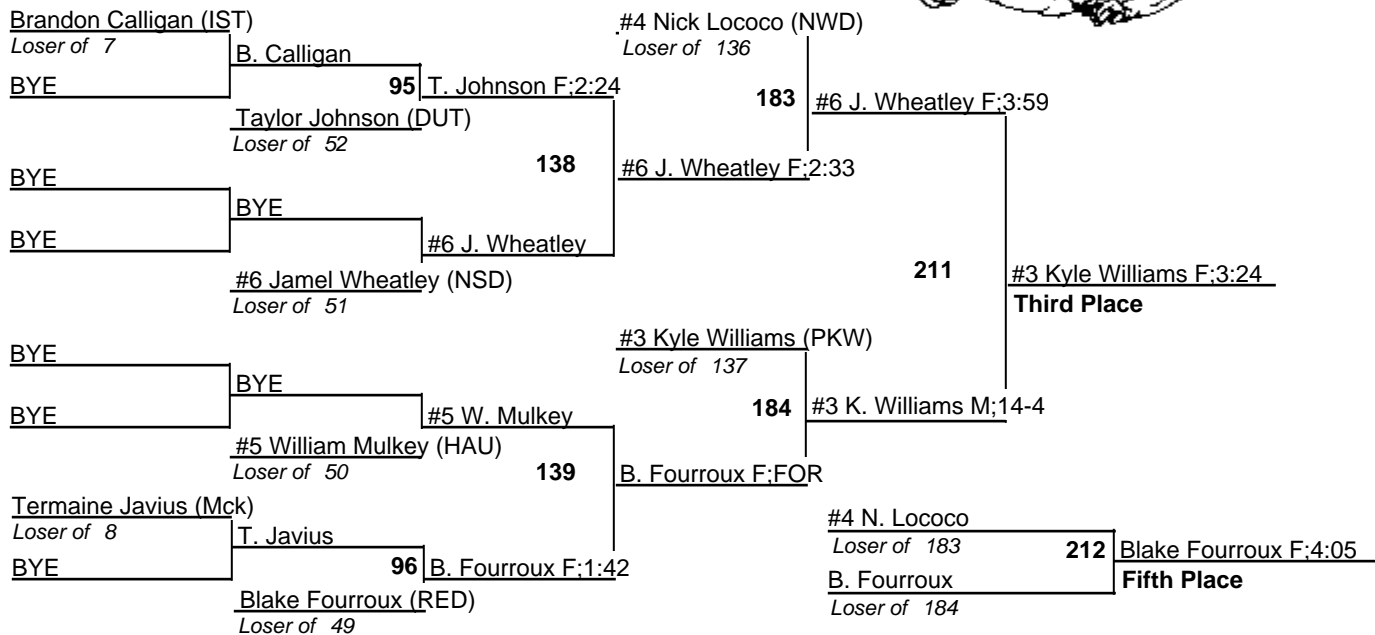

Louisiana State Wrestling Championship DIV II

11-12 February 2005