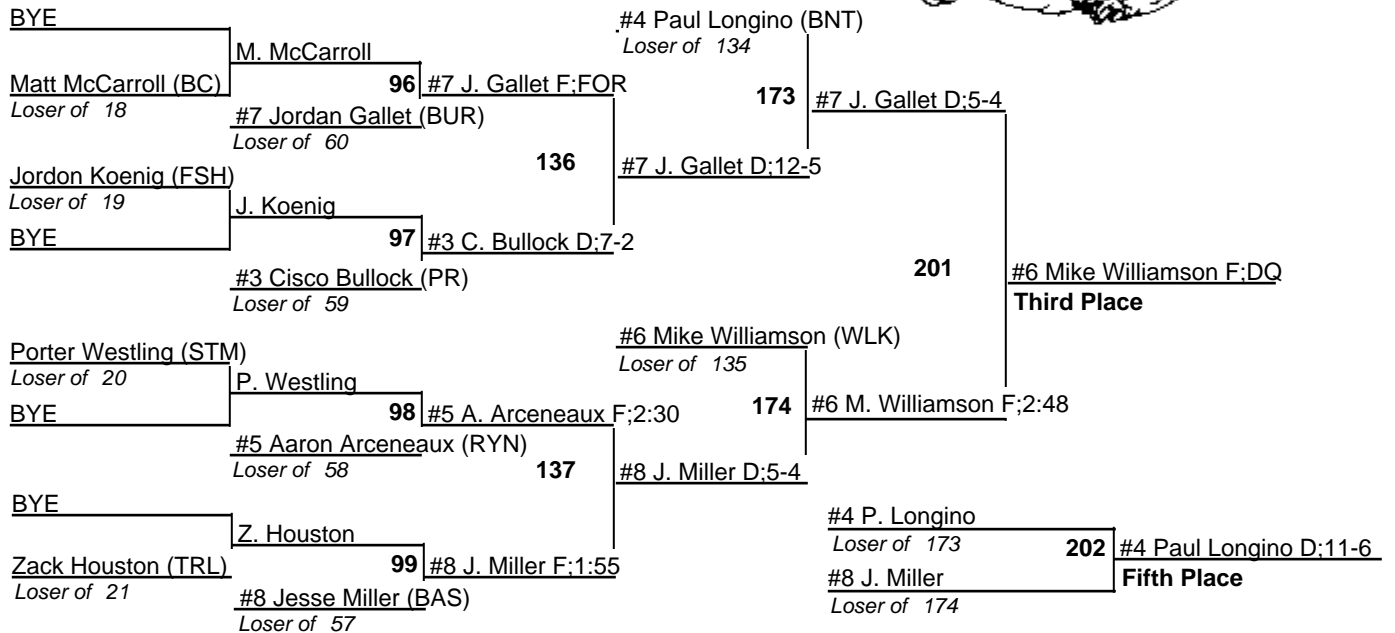

Louisiana State Wrestling Championships DIV III

11-12 February 2005

152