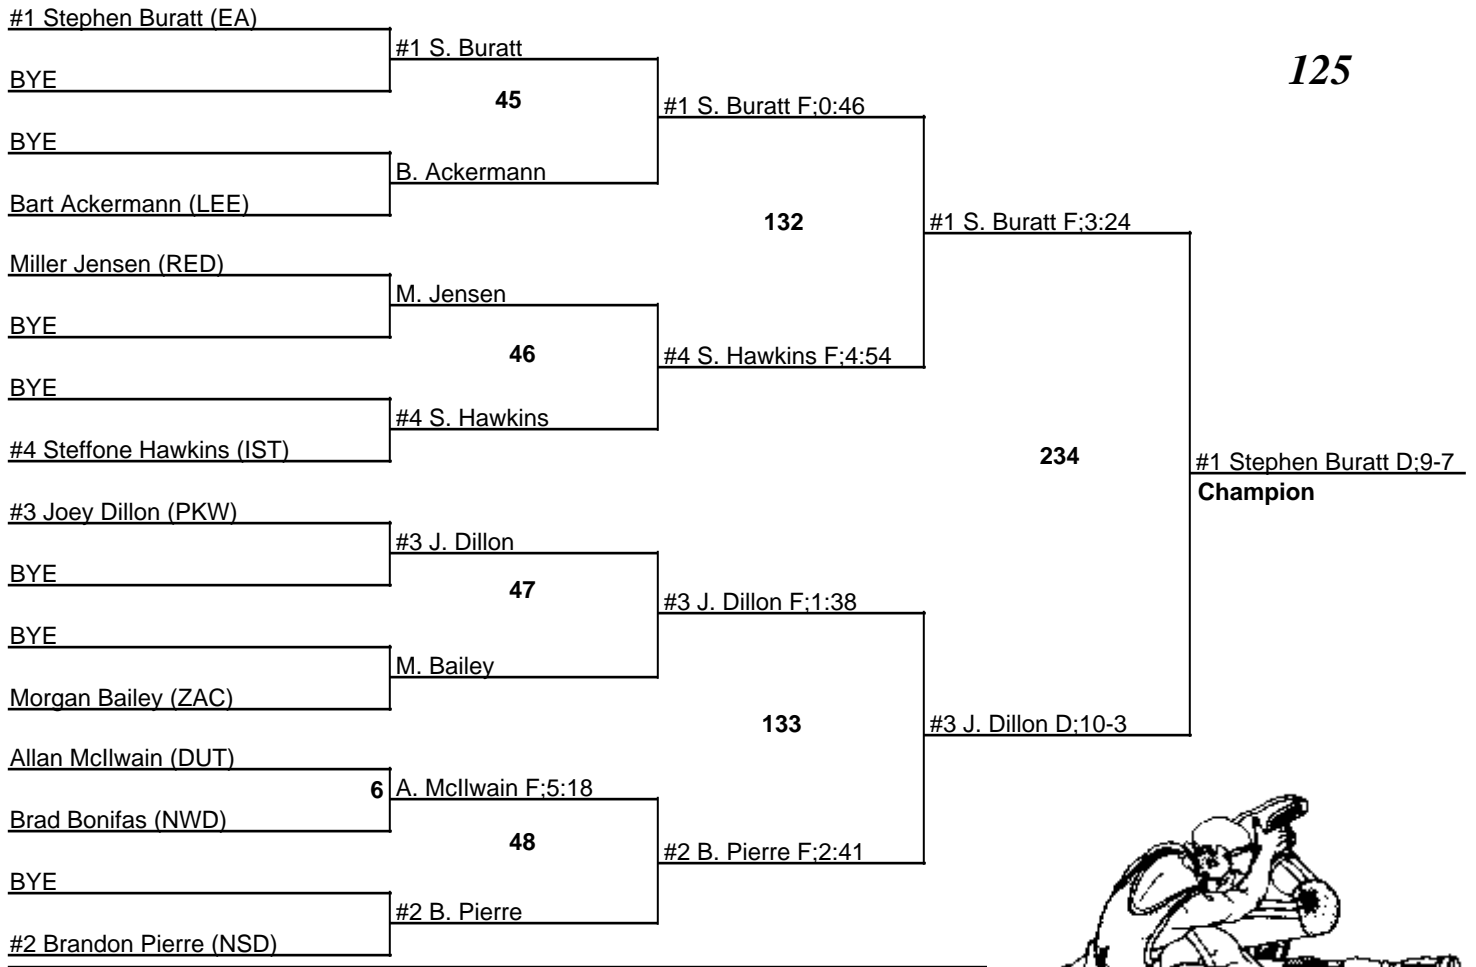

Louisiana State Wrestling Championship DIV II

11-12 February 2005

125