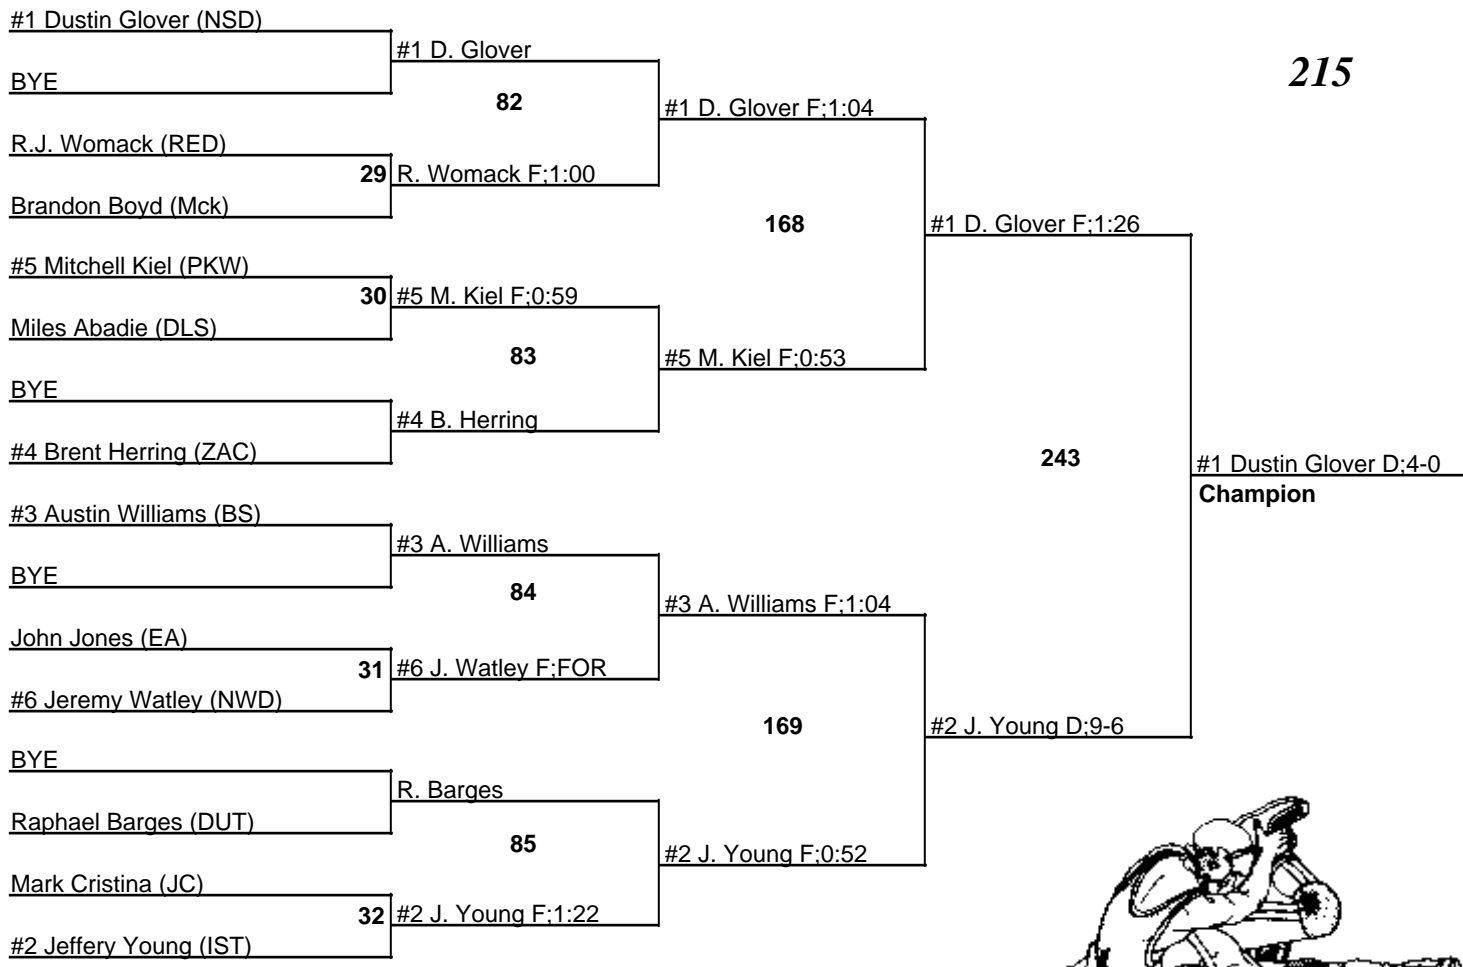

Louisiana State Wrestling Championship DIV II

11-12 February 2005

215