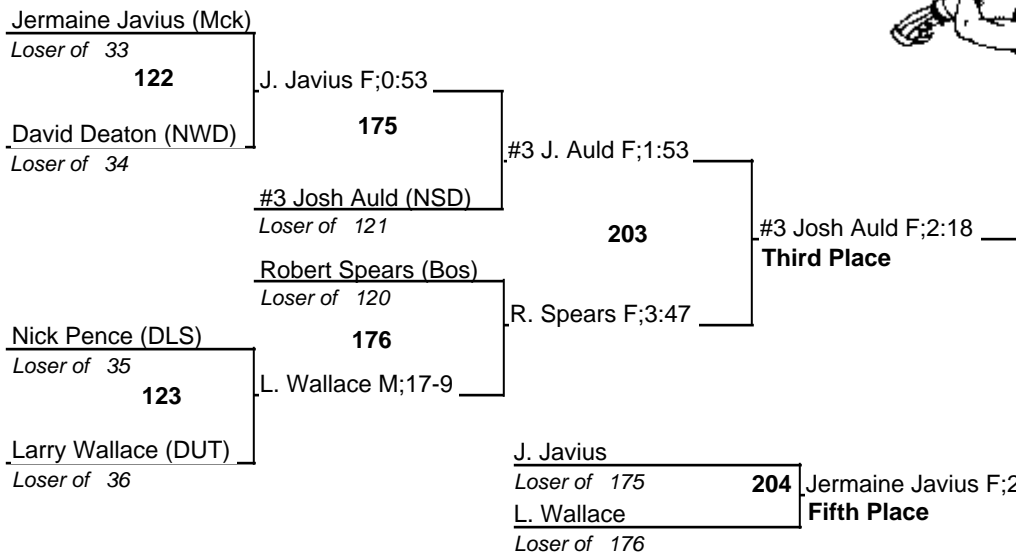

Louisiana State Wrestling Championship DIV II

11-12 February 2005

103