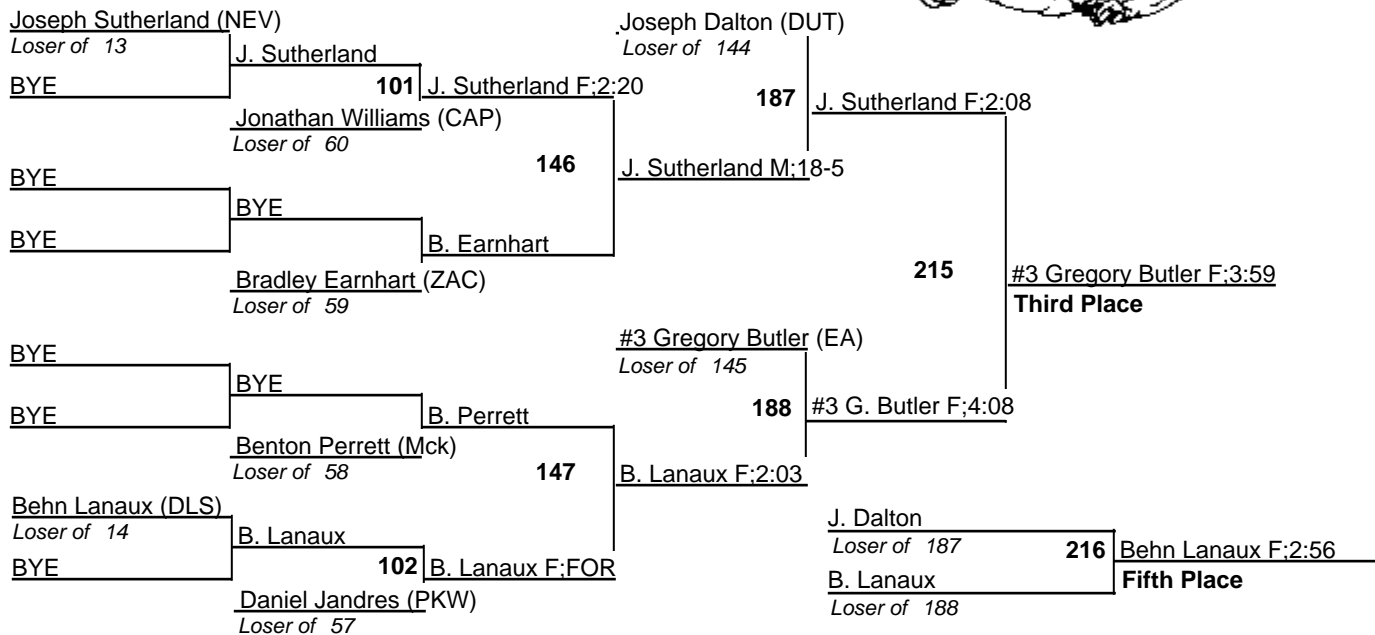

Louisiana State Wrestling Championship DIV II

11-12 February 2005