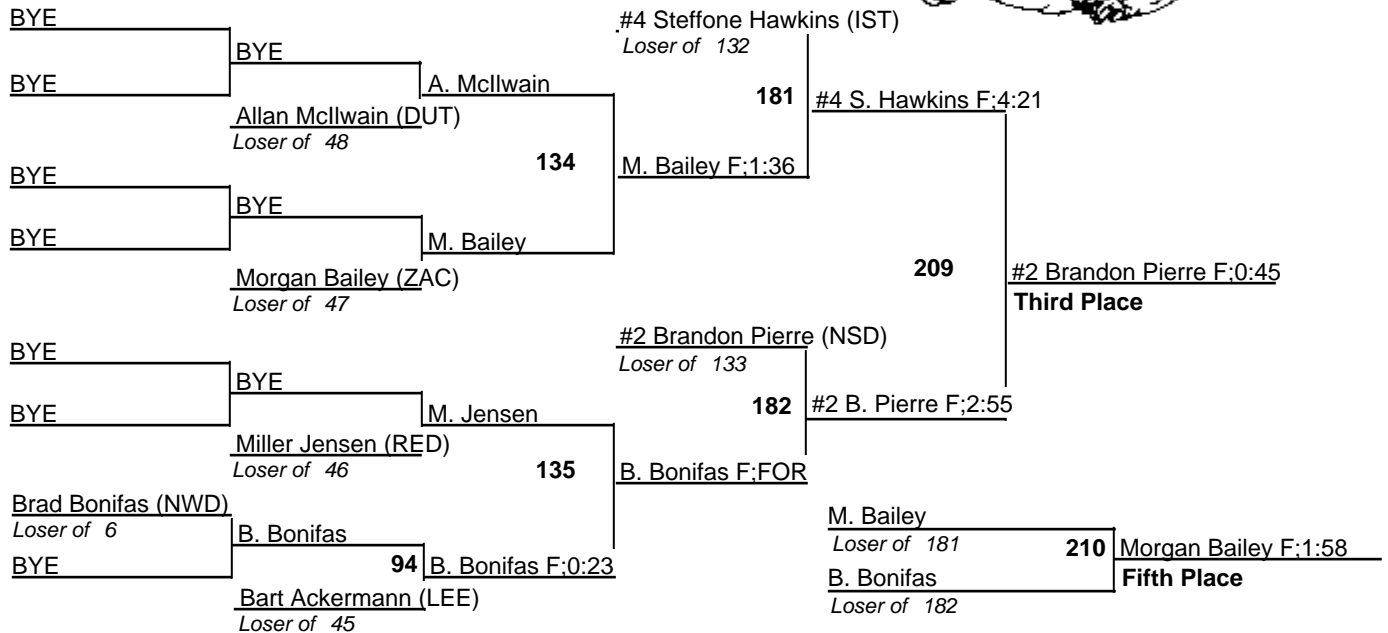

Louisiana State Wrestling Championship DIV II

11-12 February 2005

125