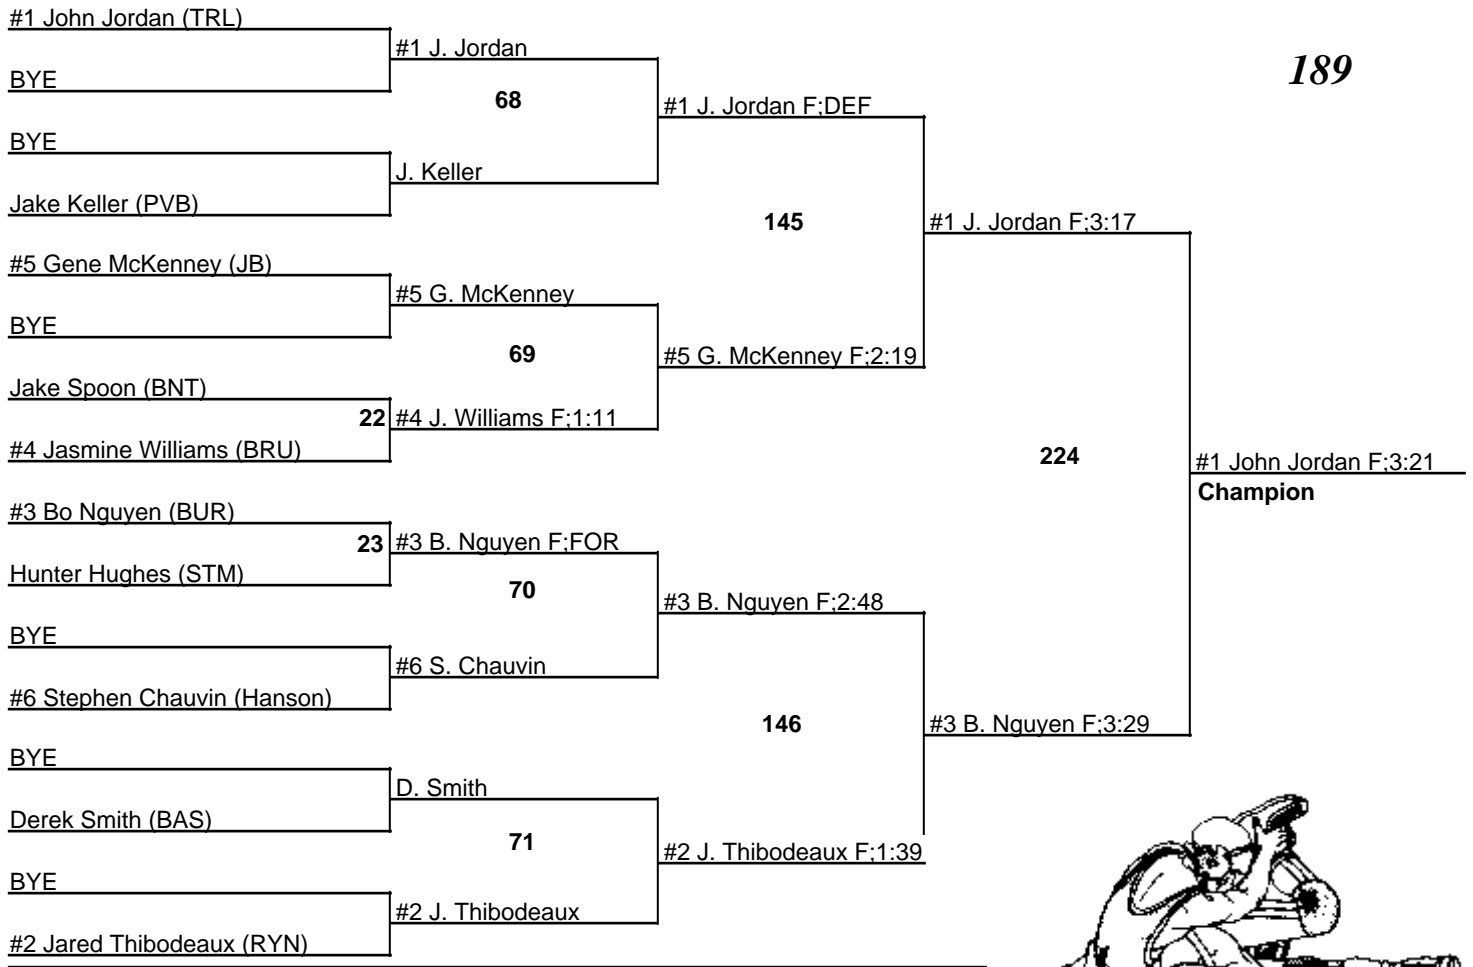

Louisiana State Wrestling Championships DIV III

11-12 February 2005

189