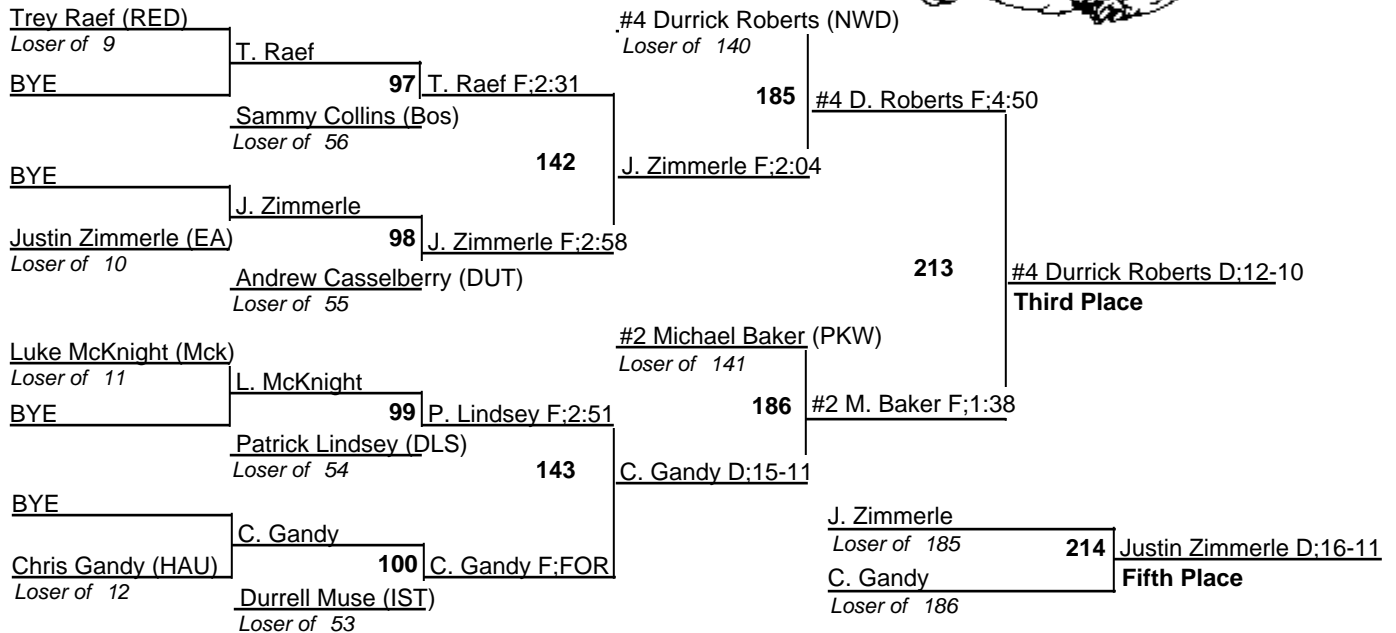

Louisiana State Wrestling Championship DIV II

11-12 February 2005

135