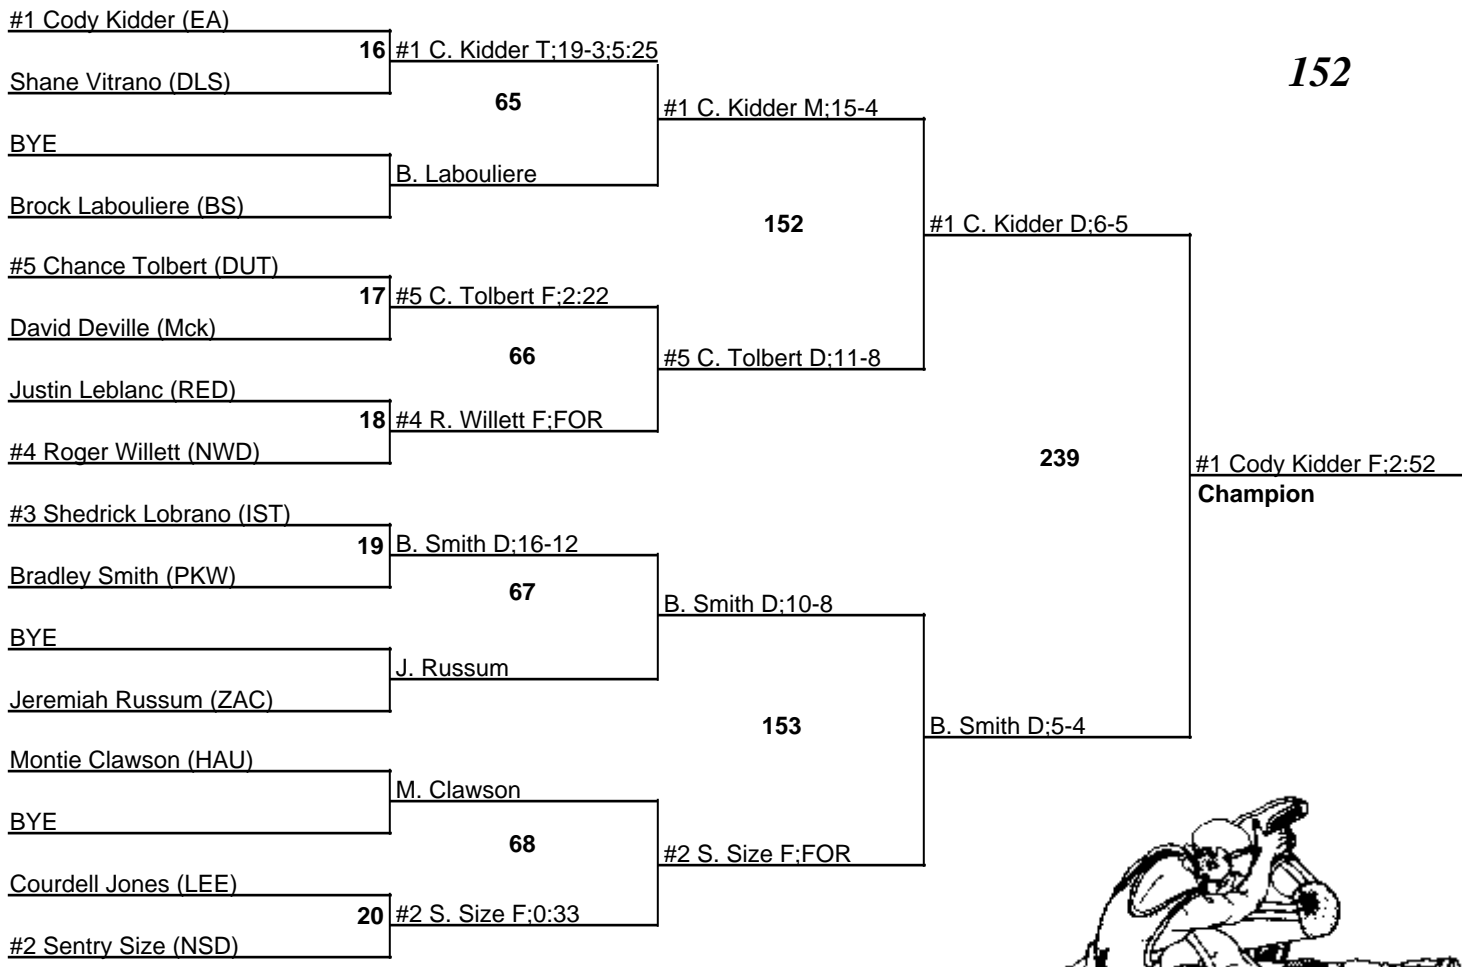

Louisiana State Wrestling Championship DIV II

11-12 February 2005