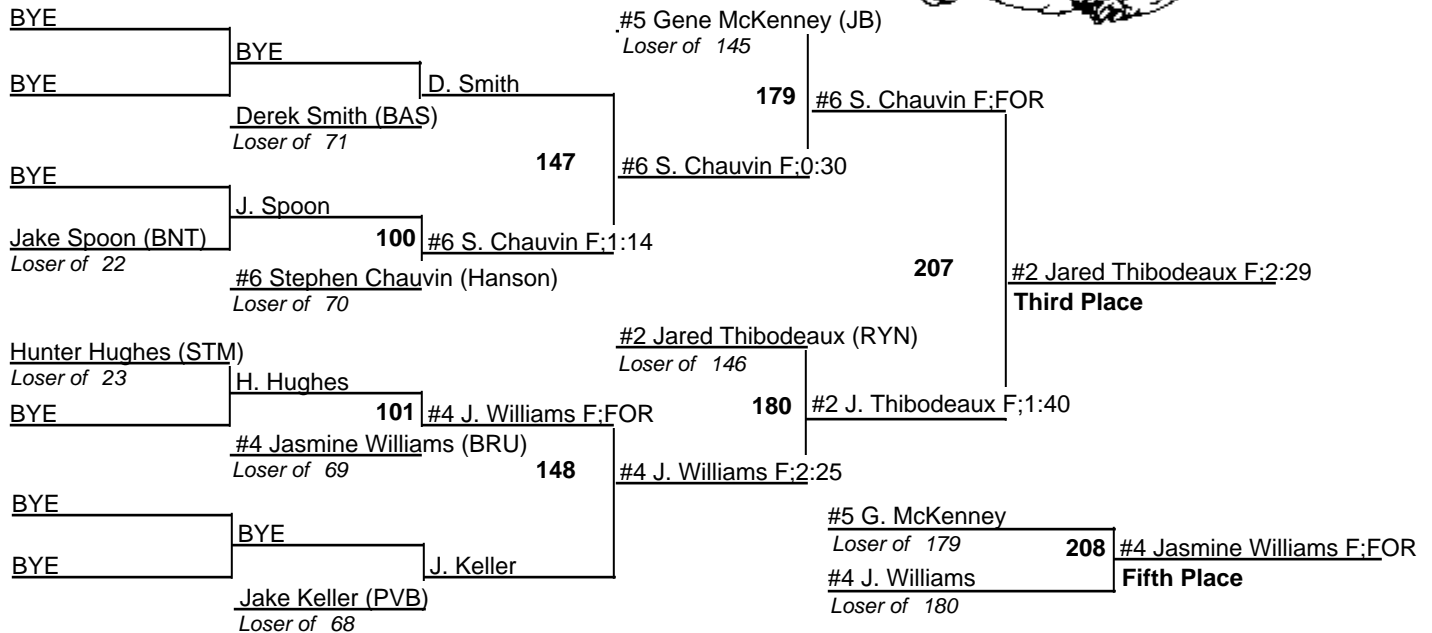

Louisiana State Wrestling Championships DIV III

11-12 February 2005

189