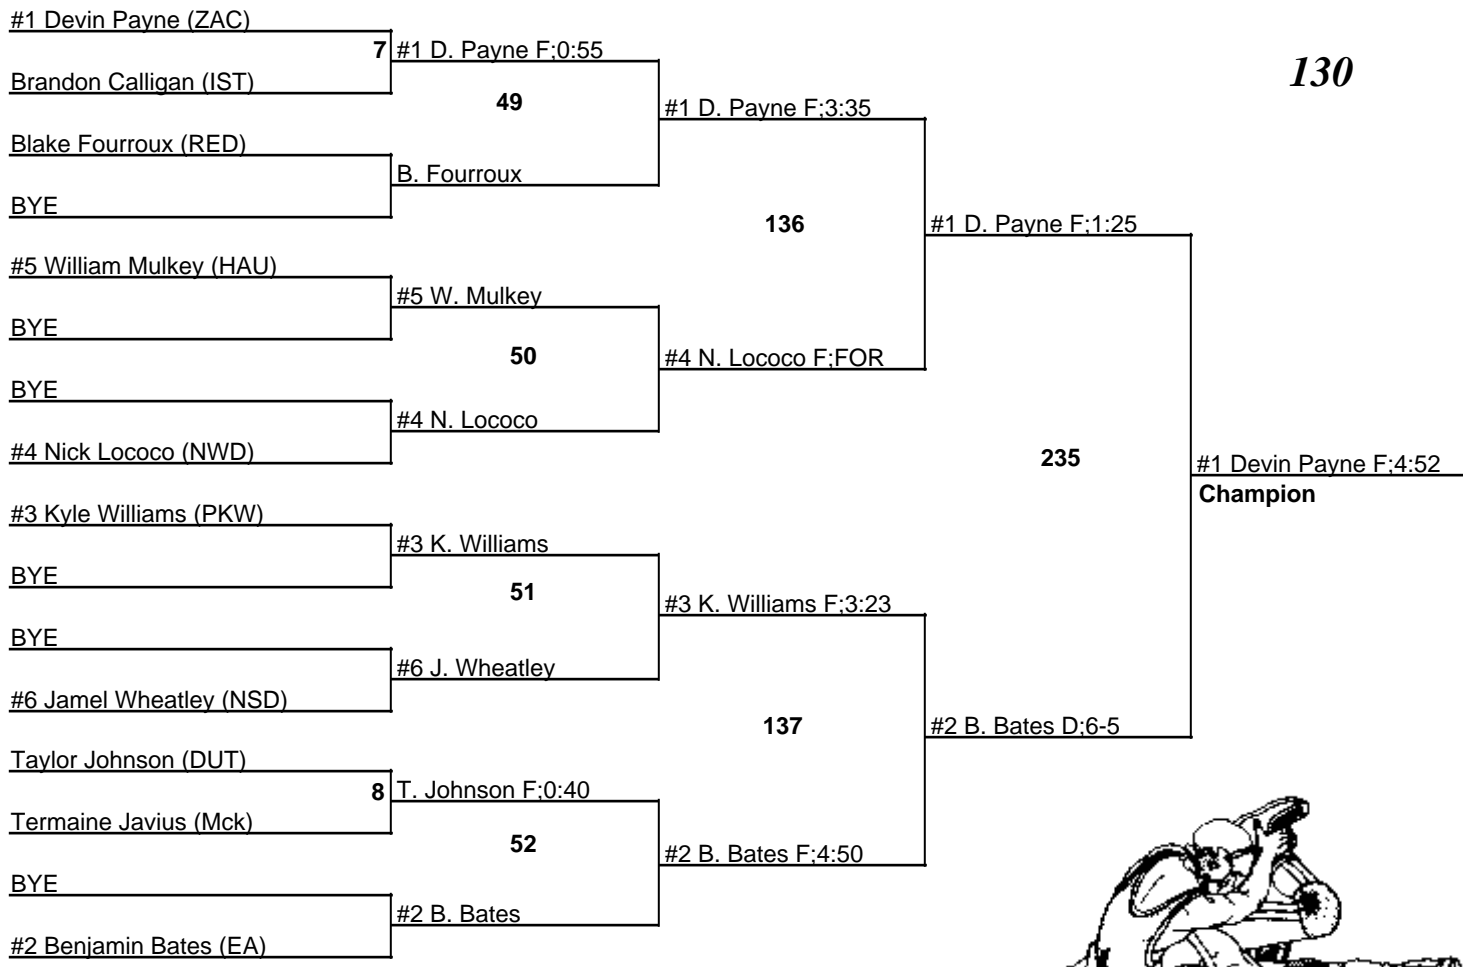

Louisiana State Wrestling Championship DIV II

11-12 February 2005