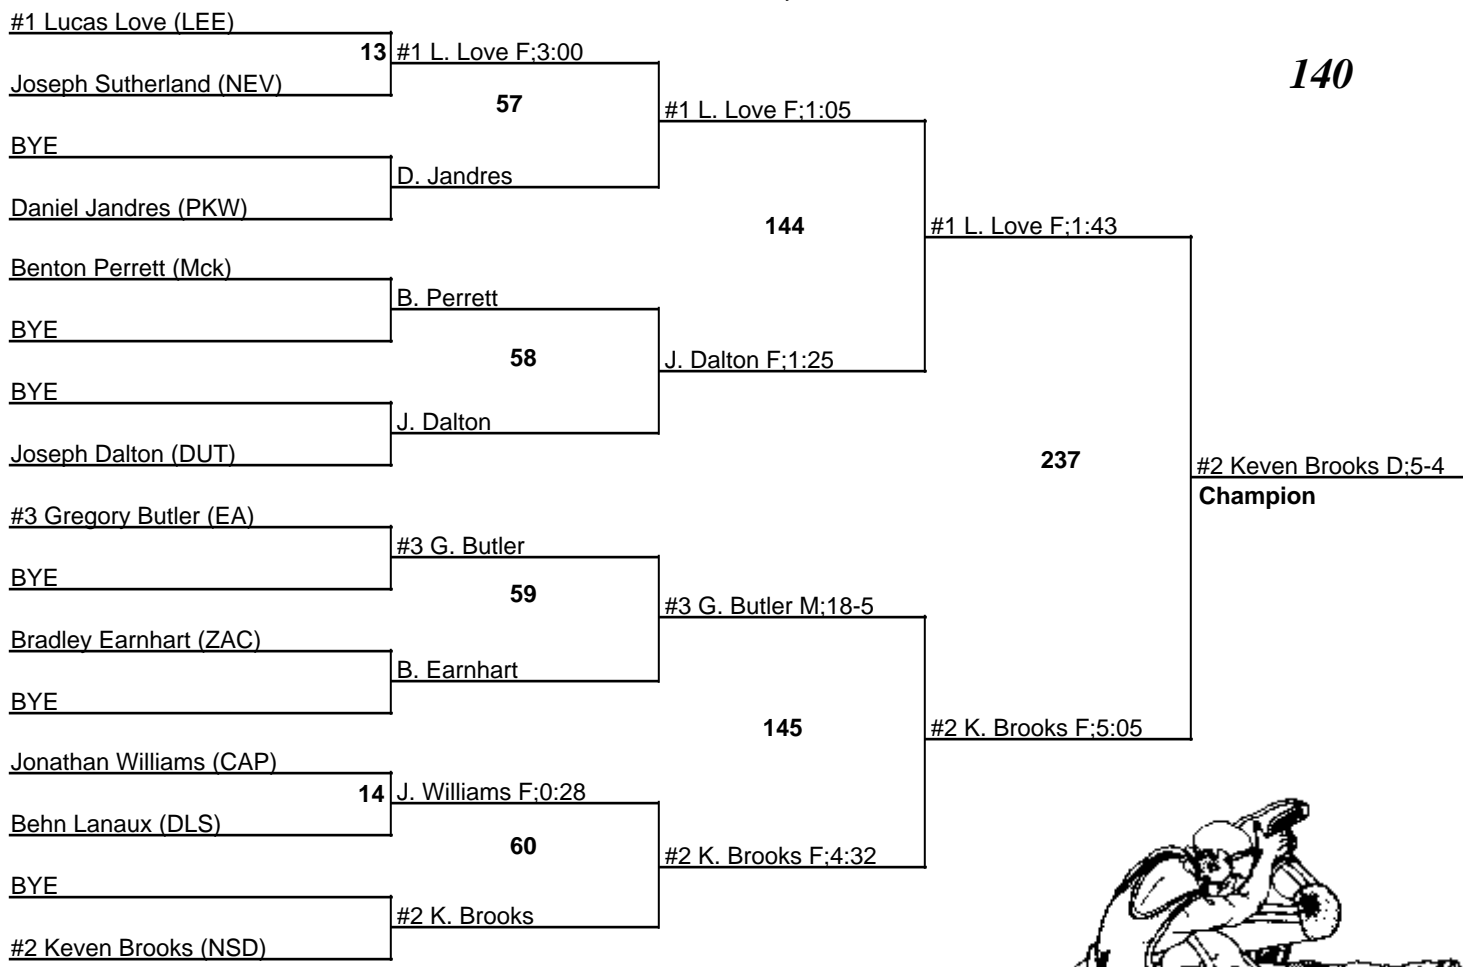

Louisiana State Wrestling Championship DIV II

11-12 February 2005