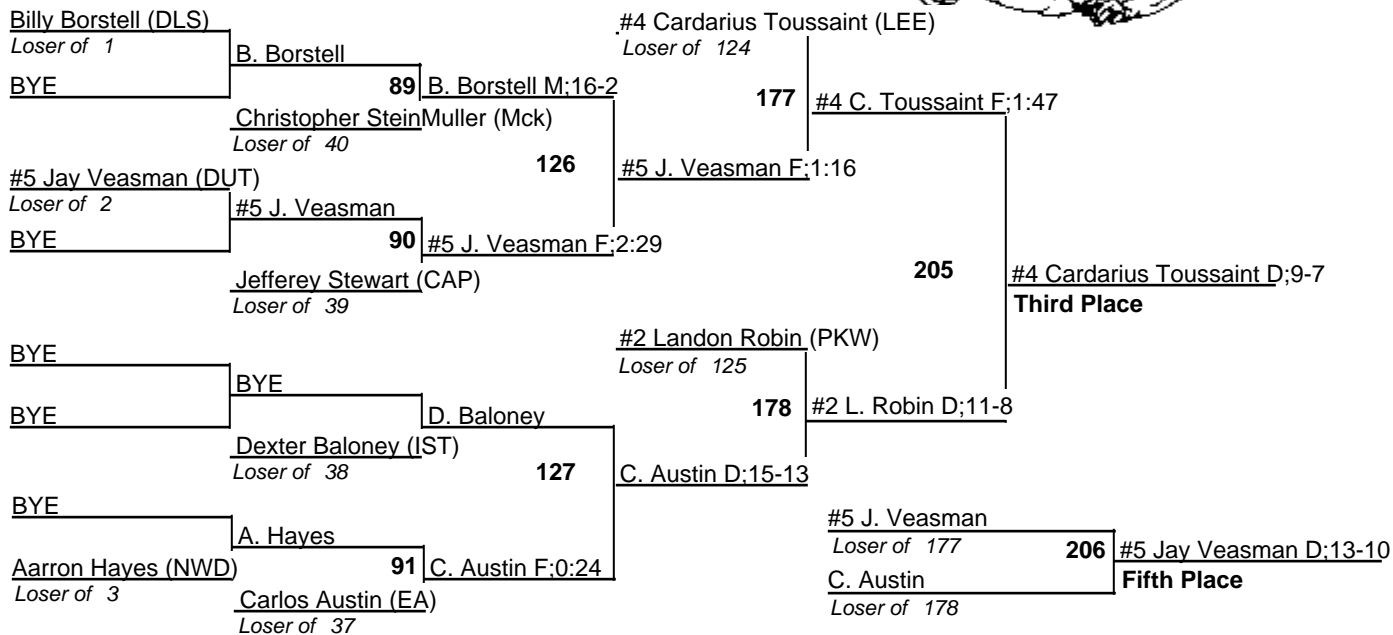

Louisiana State Wrestling Championship DIV II

11-12 February 2005

112