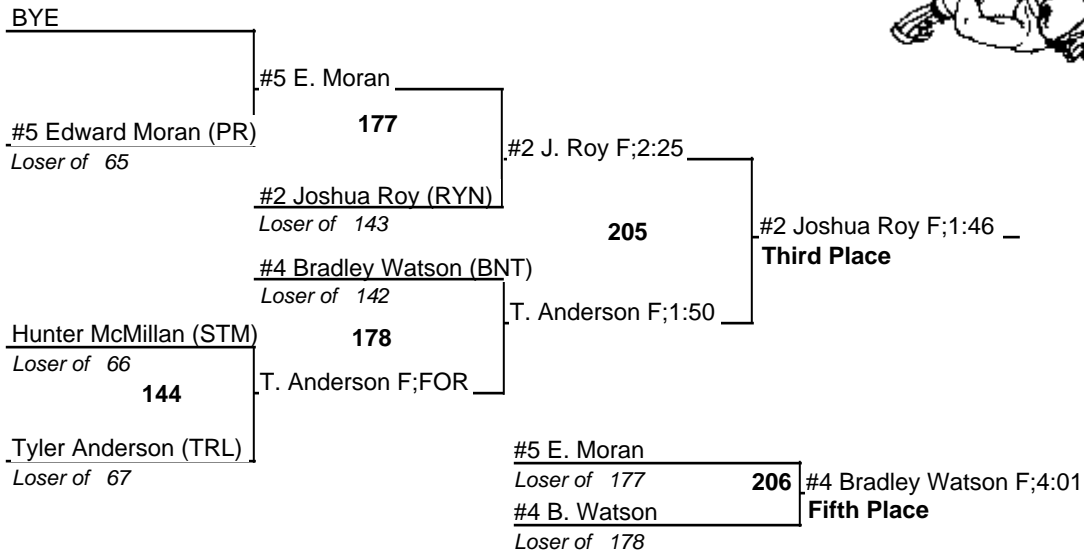

Louisiana State Wrestling Championships DIV III

11-12 February 2005

171