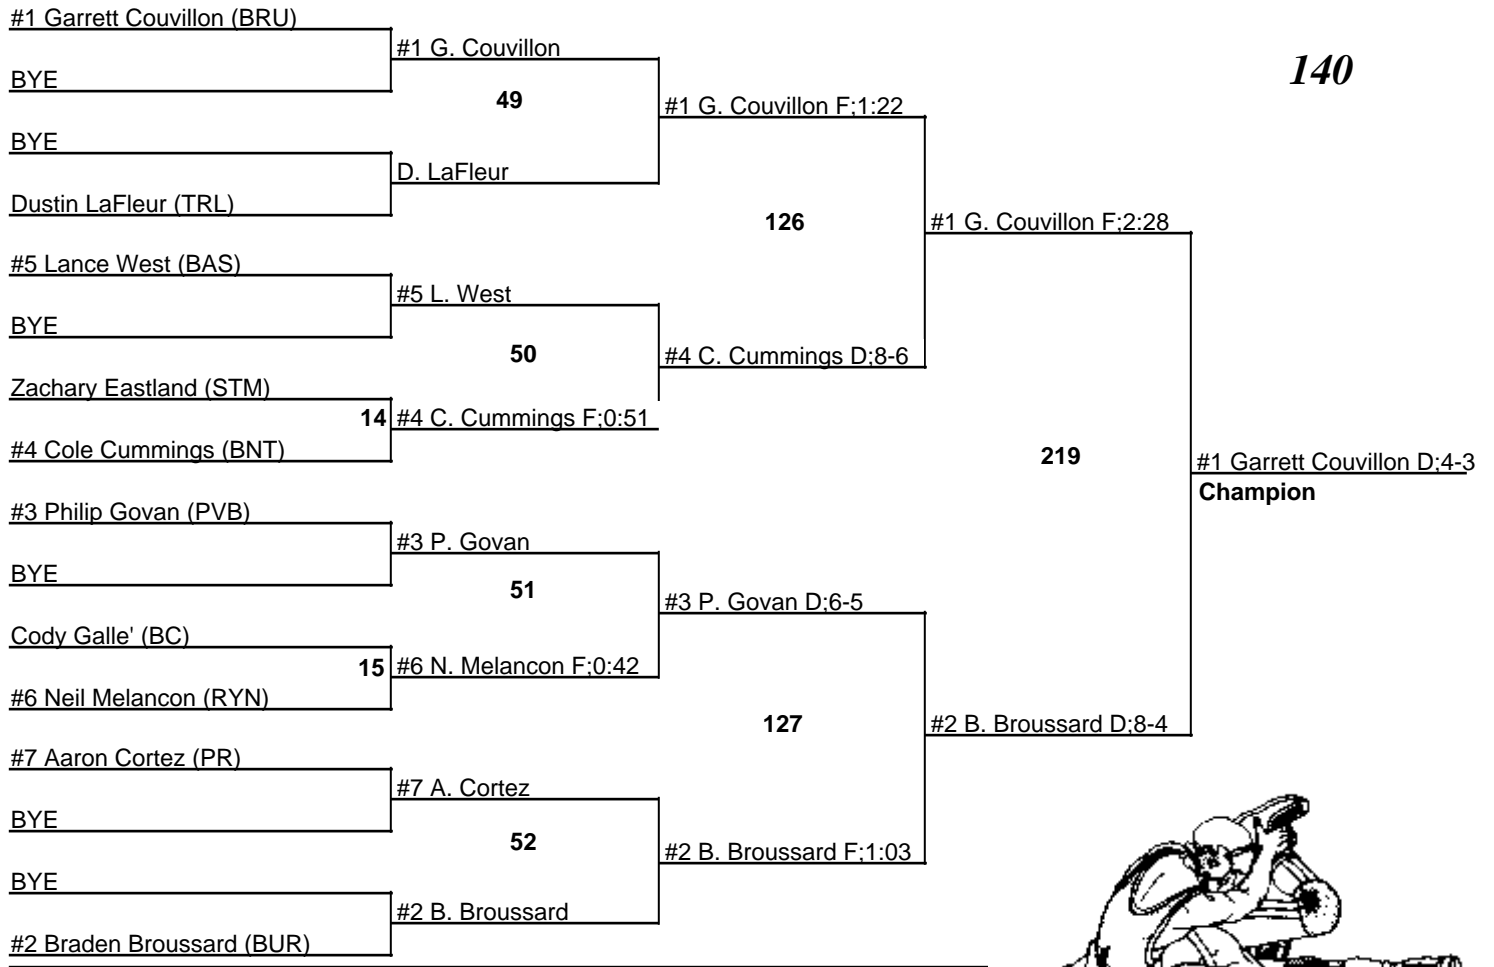

Louisiana State Wrestling Championships DIV III

11-12 February 2005