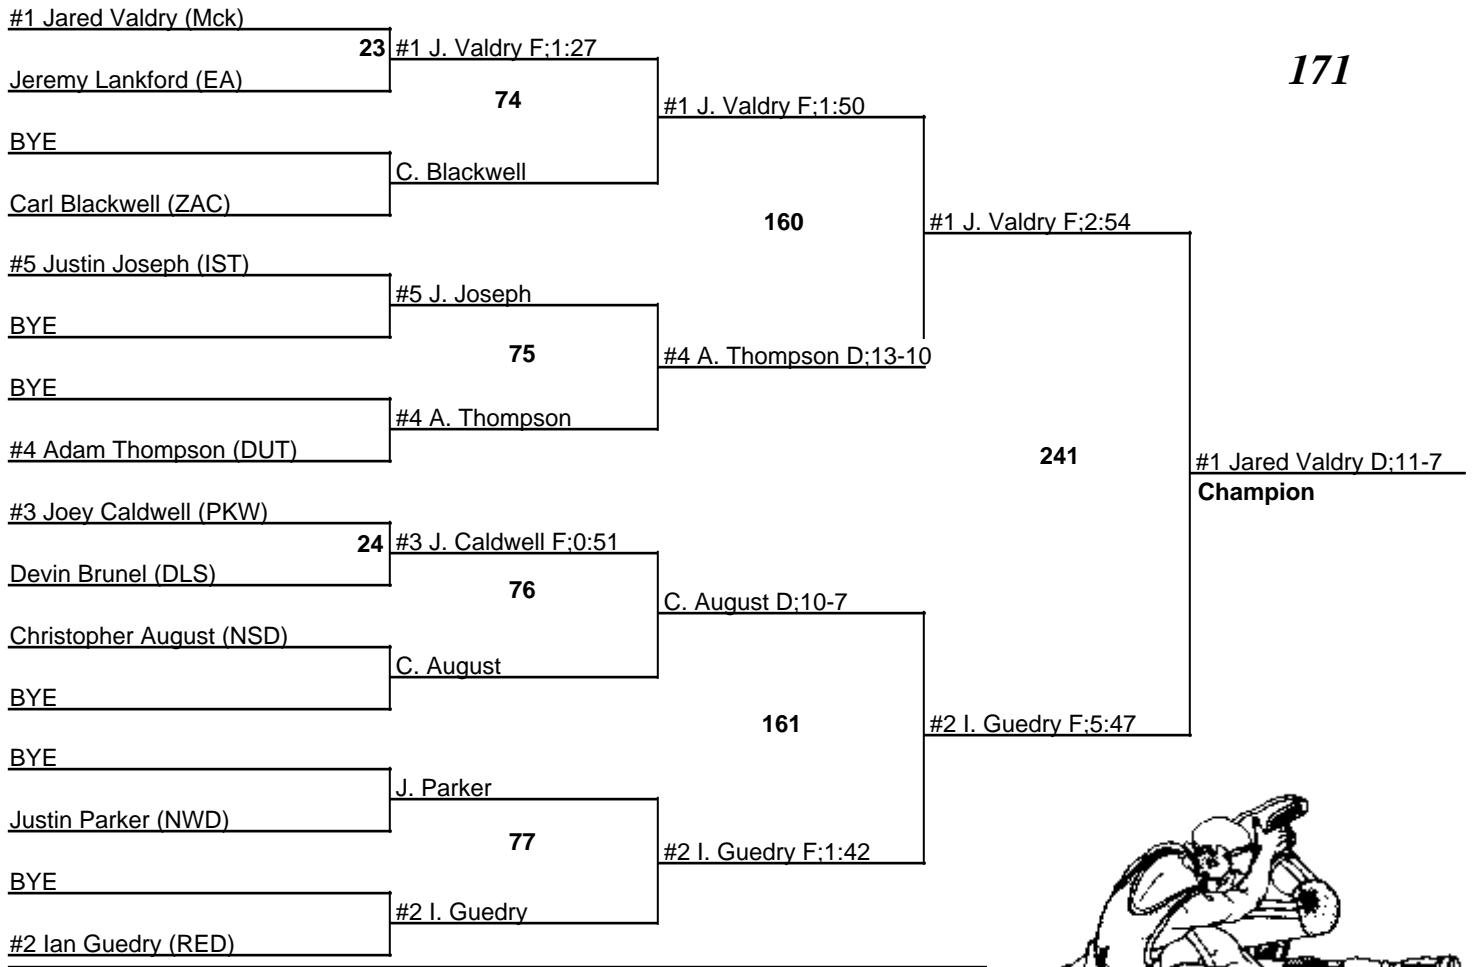

Louisiana State Wrestling Championship DIV II

11-12 February 2005