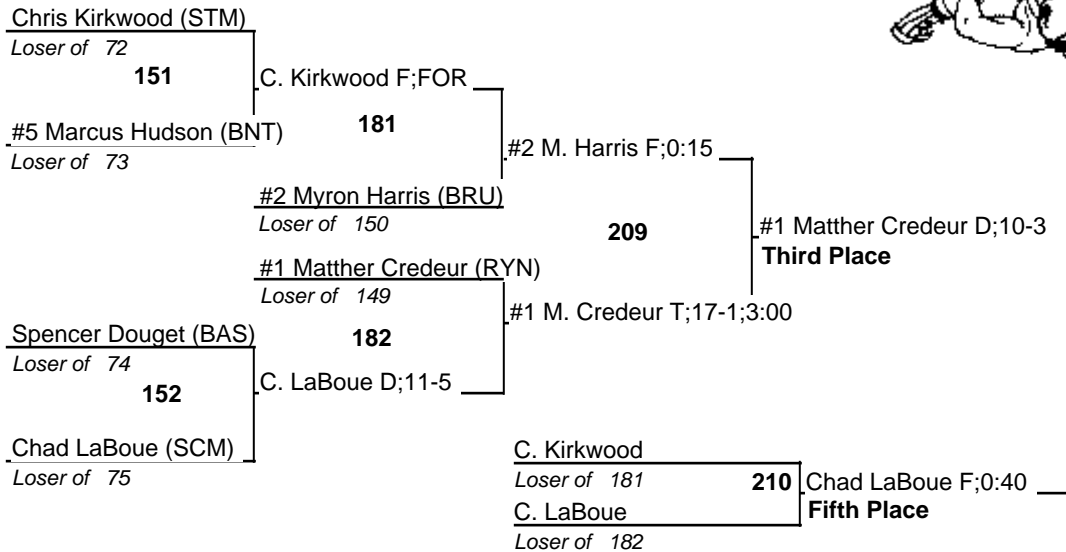

Louisiana State Wrestling Championships DIV III

11-12 February 2005

215