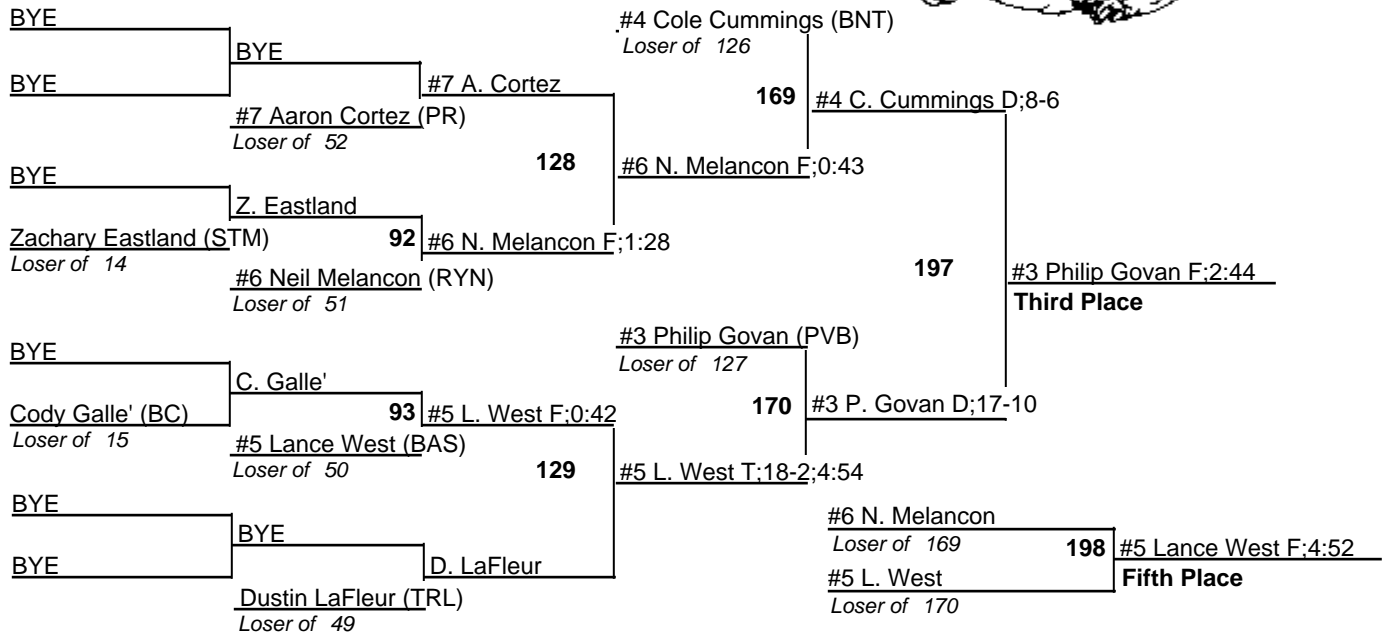

Louisiana State Wrestling Championships DIV III

11-12 February 2005