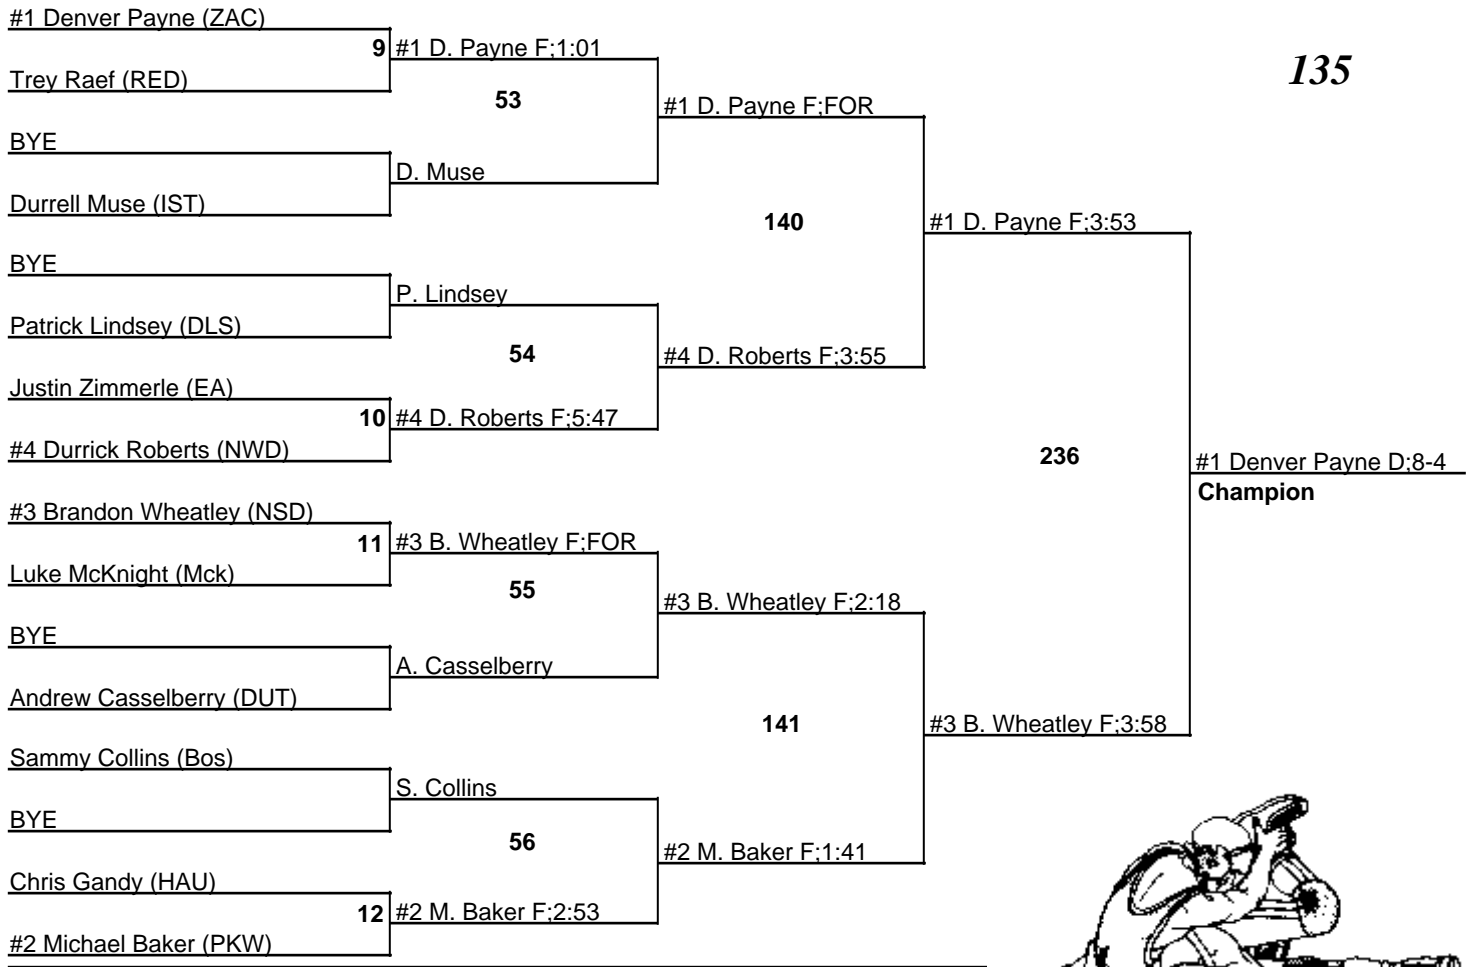

Louisiana State Wrestling Championship DIV II

11-12 February 2005

135