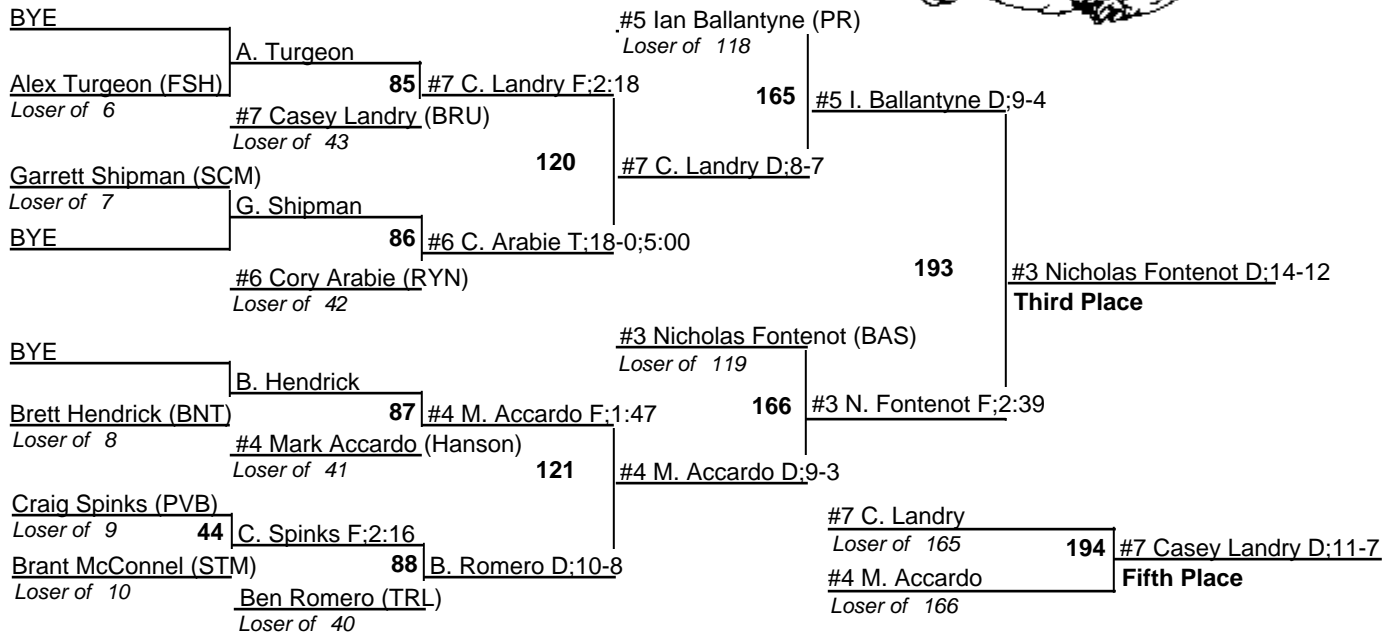

Louisiana State Wrestling Championships DIV III

11-12 February 2005