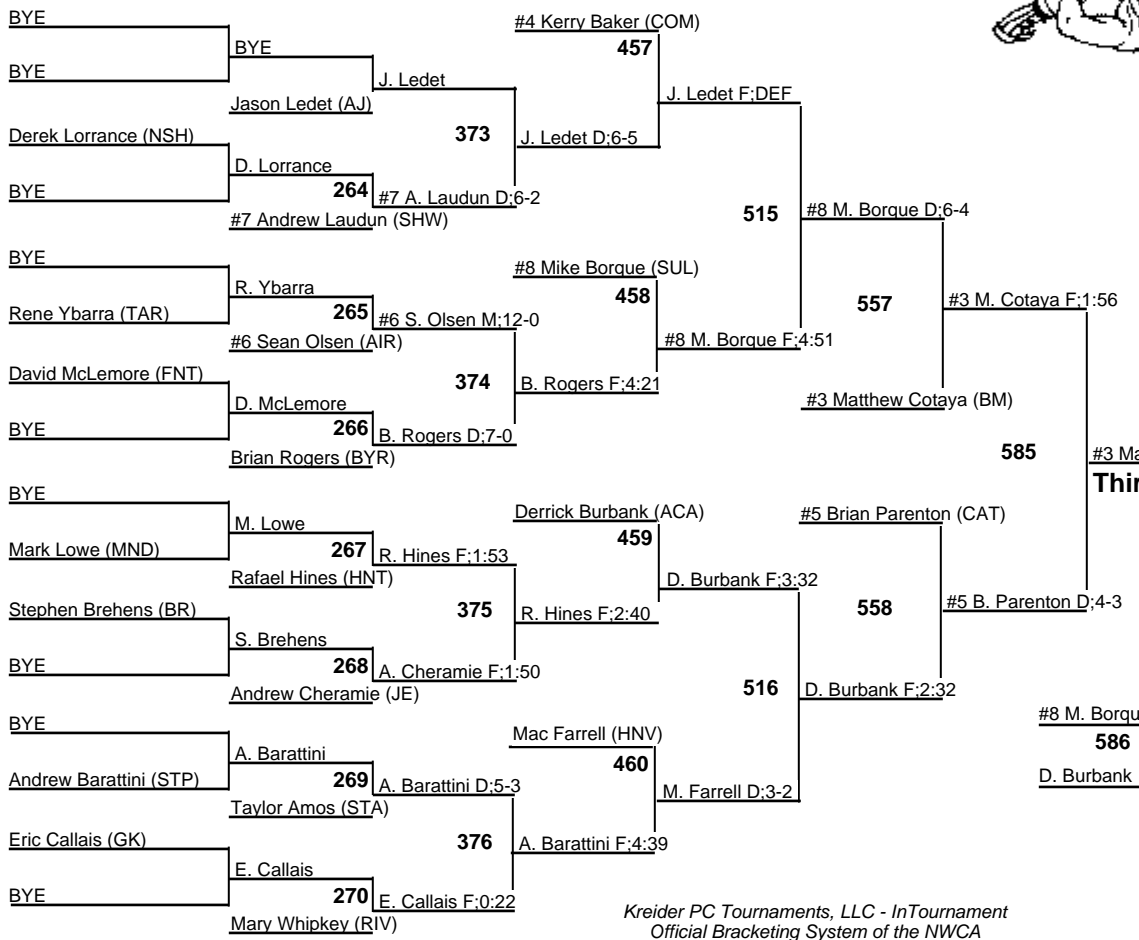

#3 M. Cotava D:7-6
Third Place

D. Burbank
Fifth Place