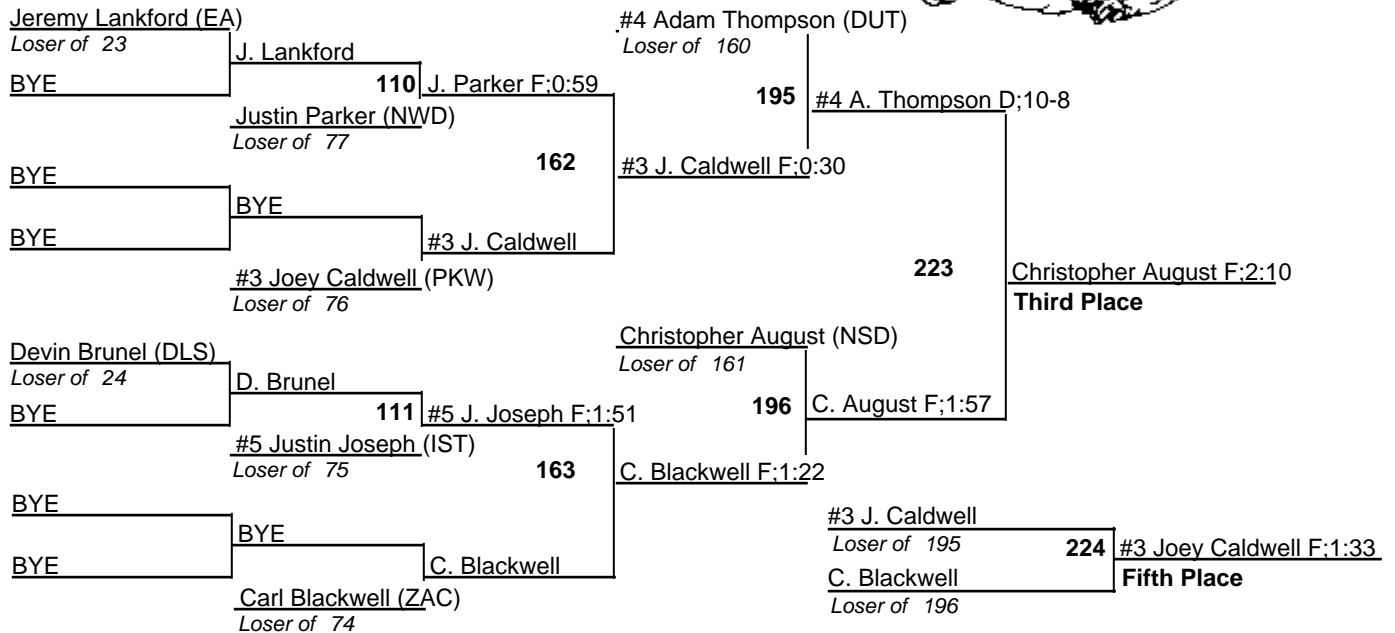

Louisiana State Wrestling Championship DIV II

11-12 February 2005