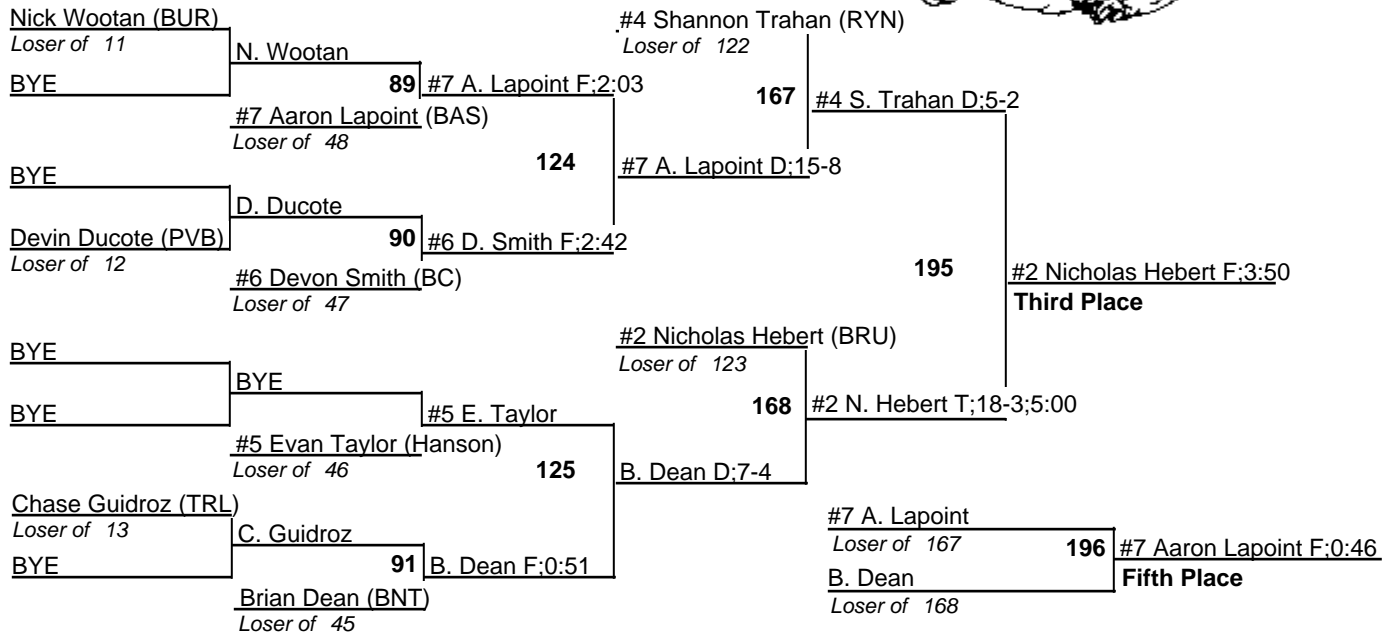

Louisiana State Wrestling Championships DIV III

11-12 February 2005

135