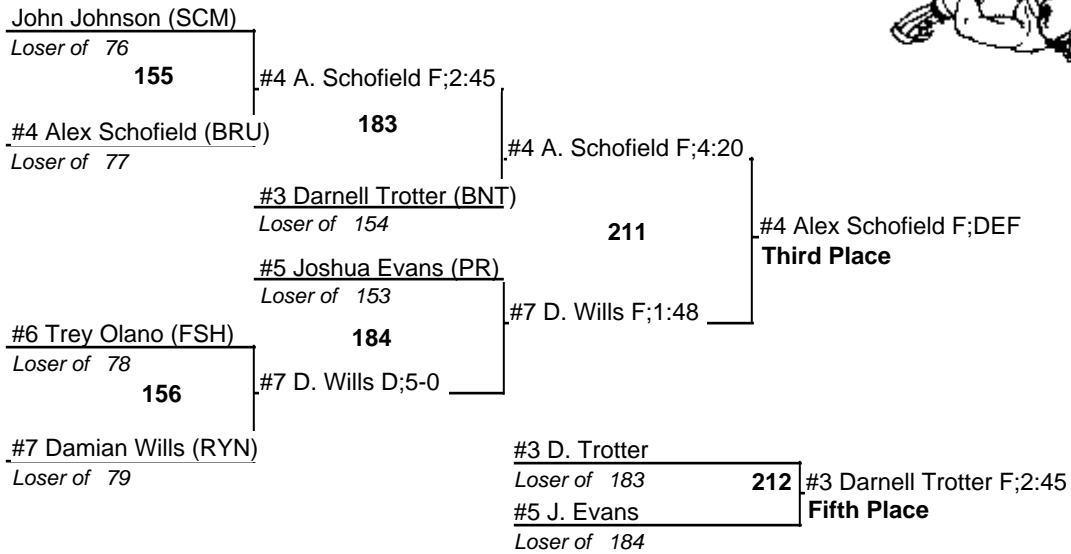

Louisiana State Wrestling Championships DIV III

11-12 February 2005

275

Louisiana State Wrestling Championships

Division I

Team Standings

FINAL

1	Jesuit	297.5
2	Arch. Rummel	215
3	Brother Martin	209
4	Airline	134.5
5	Catholic, BR	131
6	St. Paul's	124.5
7	Comeaux	96.5
8	Lafayette	94
9	John Ehret	79
10	Northshore	68
11	Acadiana	67
12	Sulphur	64
13	Hahnville	53.5
14	Holy Cross	53
15	Mandeville	50
16	St. Amant	45
17	Andrew Jackson	43.5
18	Arch. Shaw	35
19	Central	34.5
20	Grace King	31
21	Huntington	28
22	Fontainebleau	17
23	Carencro	14
24	Baton Rouge	12
25	C.E. Byrd	12
26	Covington	11.5
27	Tara	10
28	Terrebonne	10
29	Evangel	6
30	Riverdale	6
31	Bonnabel	4
32	East Jefferson	0
33	L.W. Higgins	0