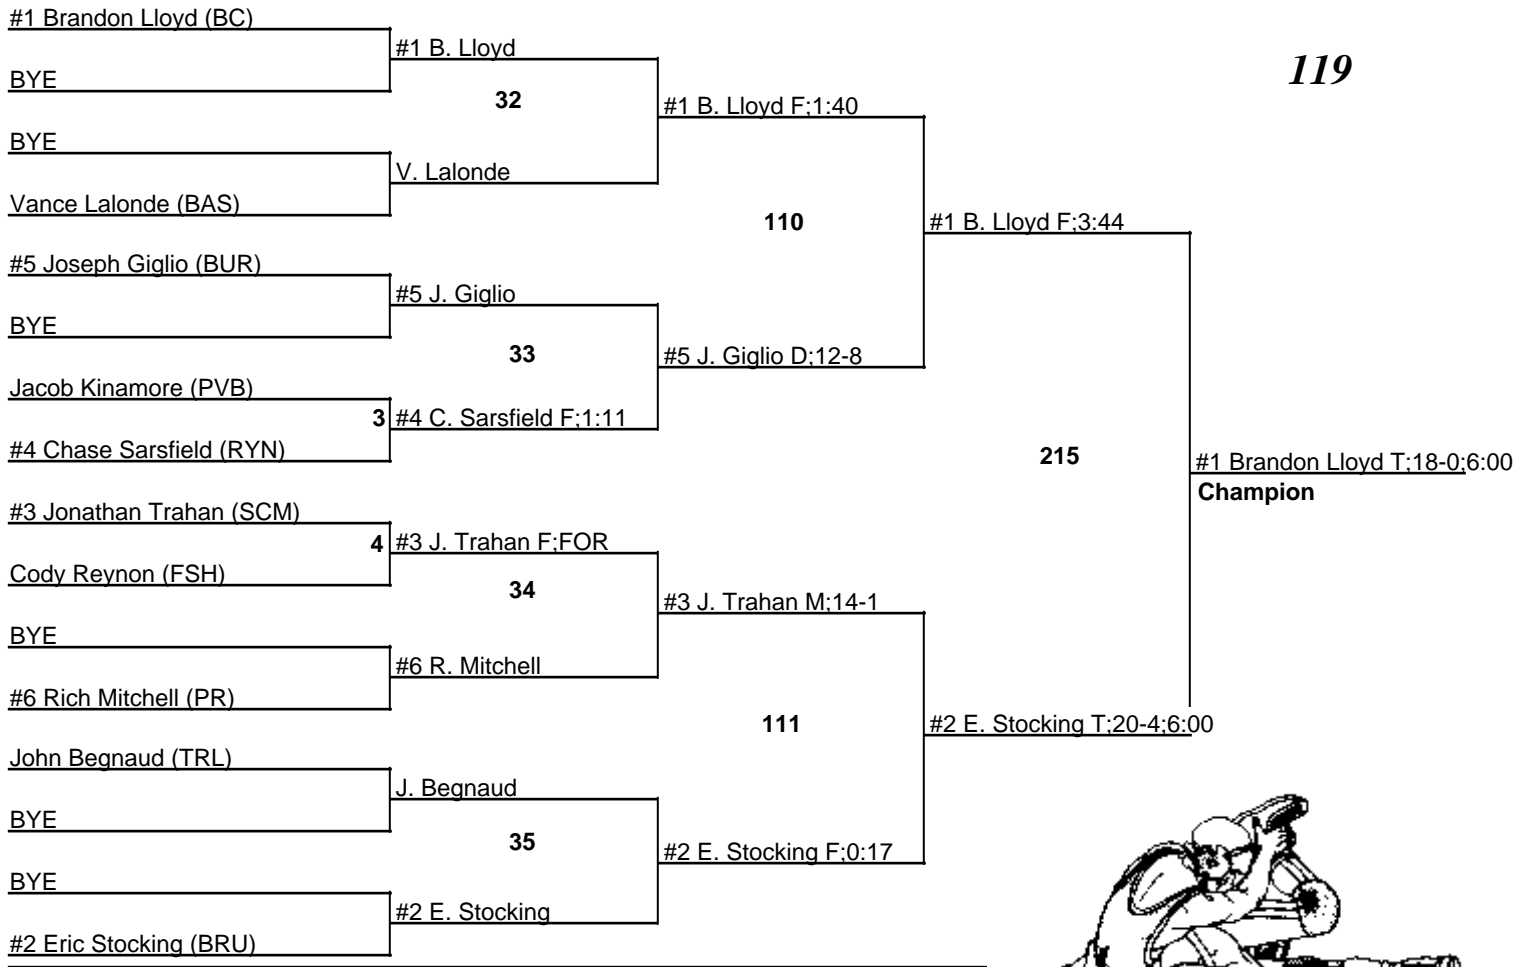

Louisiana State Wrestling Championships DIV III

11-12 February 2005