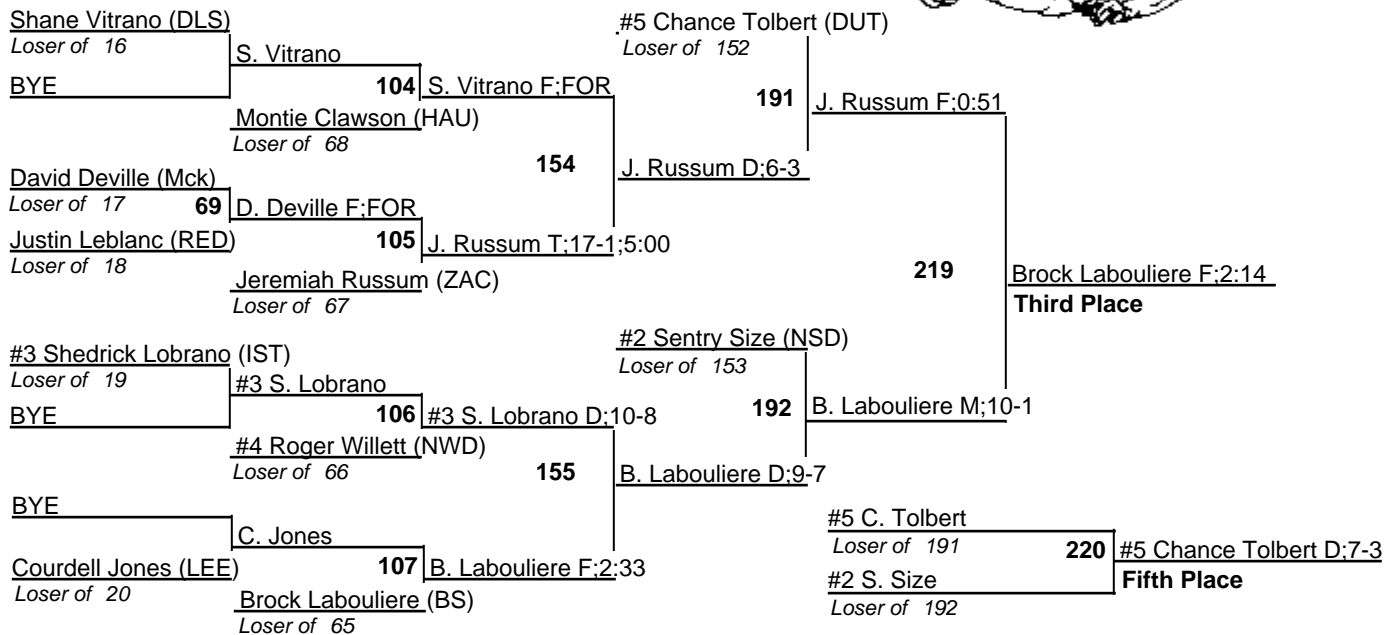

Louisiana State Wrestling Championship DIV II

11-12 February 2005