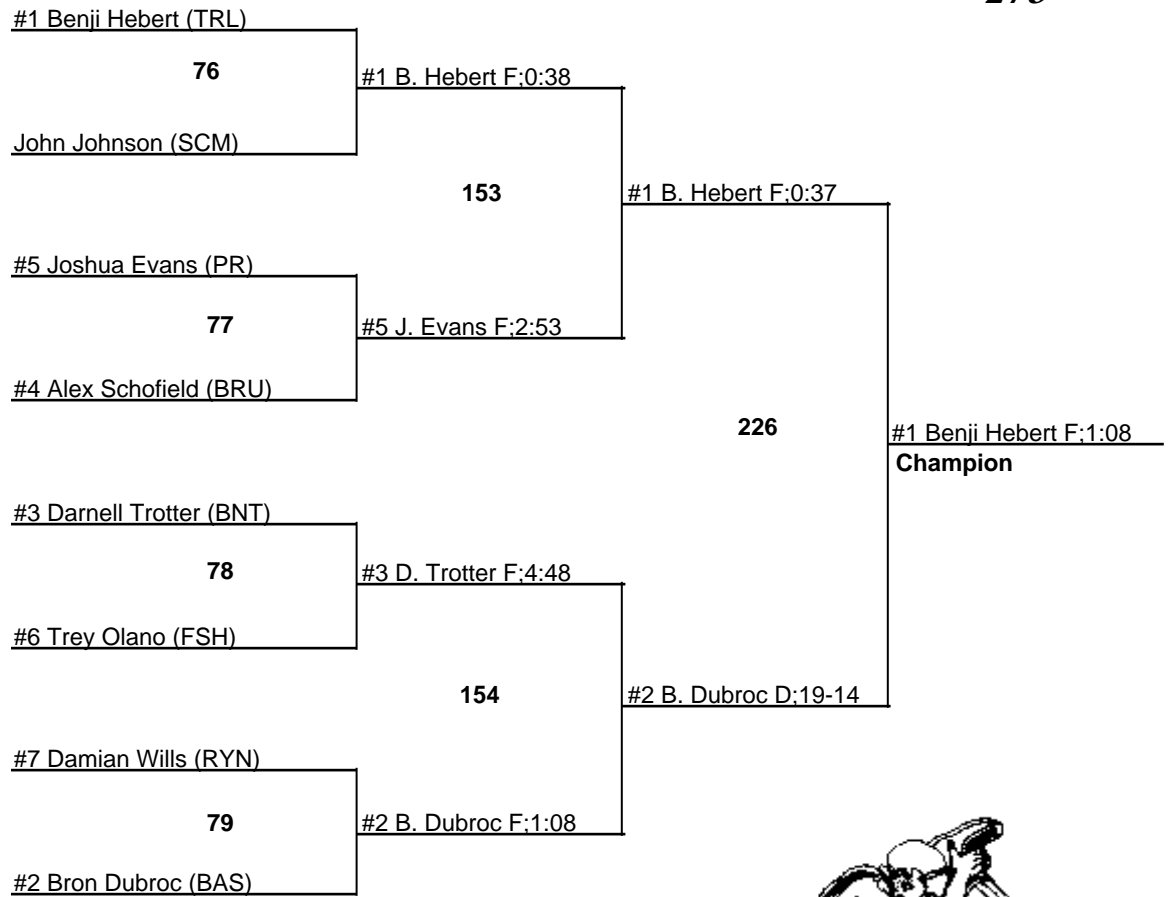

Louisiana State Wrestling Championships DIV III

11-12 February 2005

275

Louisiana State Wrestling Championships

Division I

Team Standings

FINAL

1	Jesuit	297.5
2	Arch. Rummel	215
3	Brother Martin	209
4	Airline	134.5
5	Catholic, BR	131
6	St. Paul's	124.5
7	Comeaux	96.5
8	Lafayette	94
9	John Ehret	79
10	Northshore	68
11	Acadiana	67
12	Sulphur	64
13	Hahnville	53.5
14	Holy Cross	53
15	Mandeville	50
16	St. Amant	45
17	Andrew Jackson	43.5
18	Arch. Shaw	35
19	Central	34.5
20	Grace King	31
21	Huntington	28
22	Fontainebleau	17
23	Carencro	14
24	Baton Rouge	12
25	C.E. Byrd	12
26	Covington	11.5
27	Tara	10
28	Terrebonne	10
29	Evangel	6
30	Riverdale	6
31	Bonnabel	4
32	East Jefferson	0
33	L.W. Higgins	0