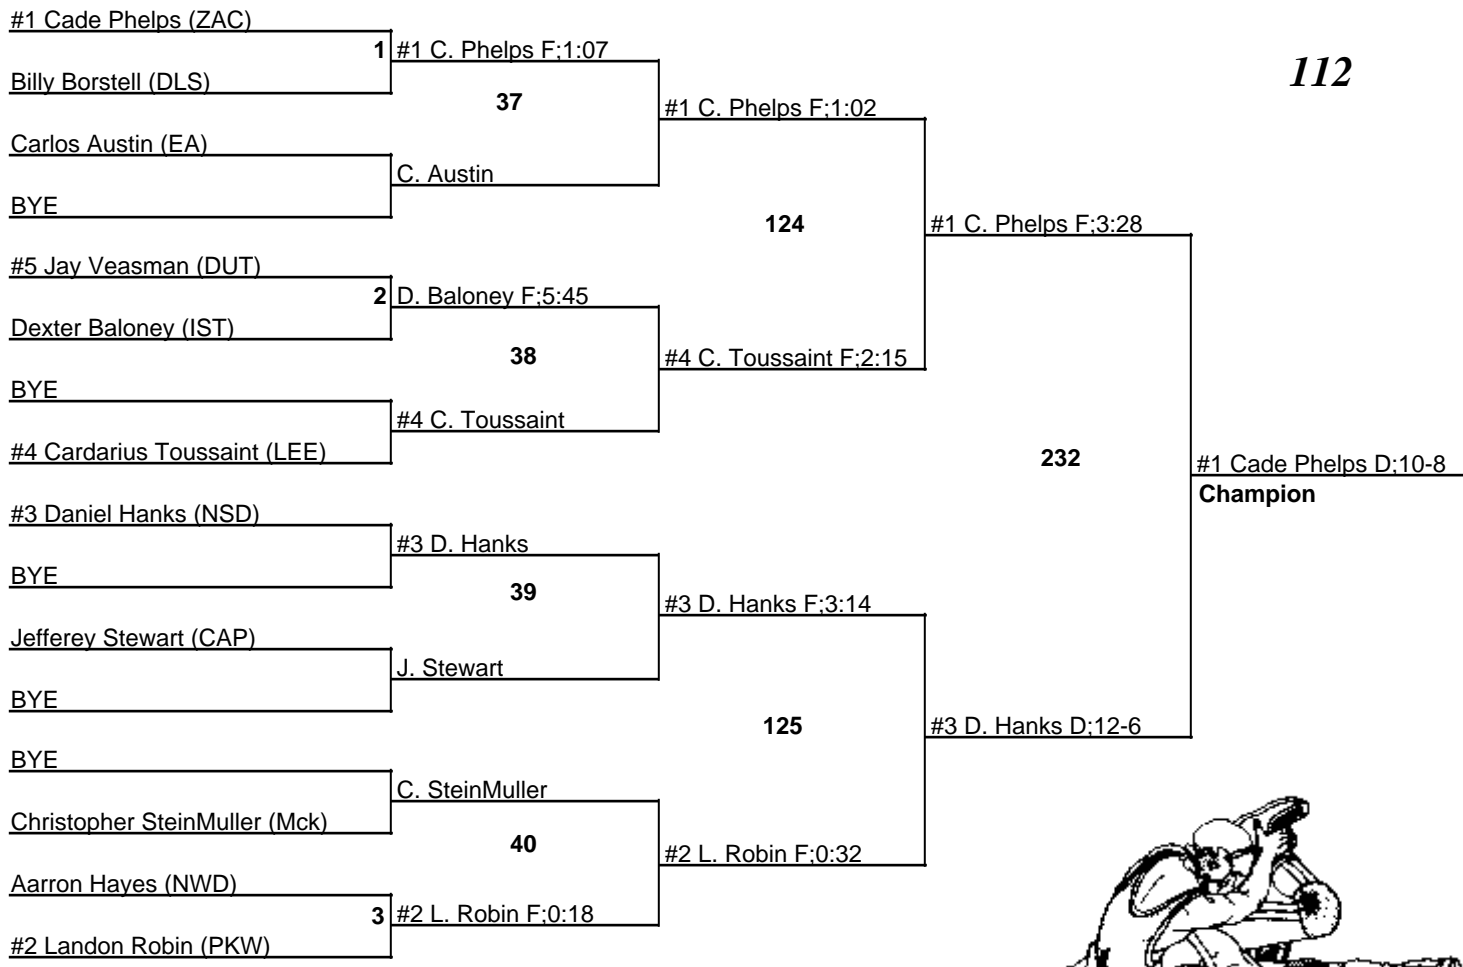

Louisiana State Wrestling Championship DIV II

11-12 February 2005

112