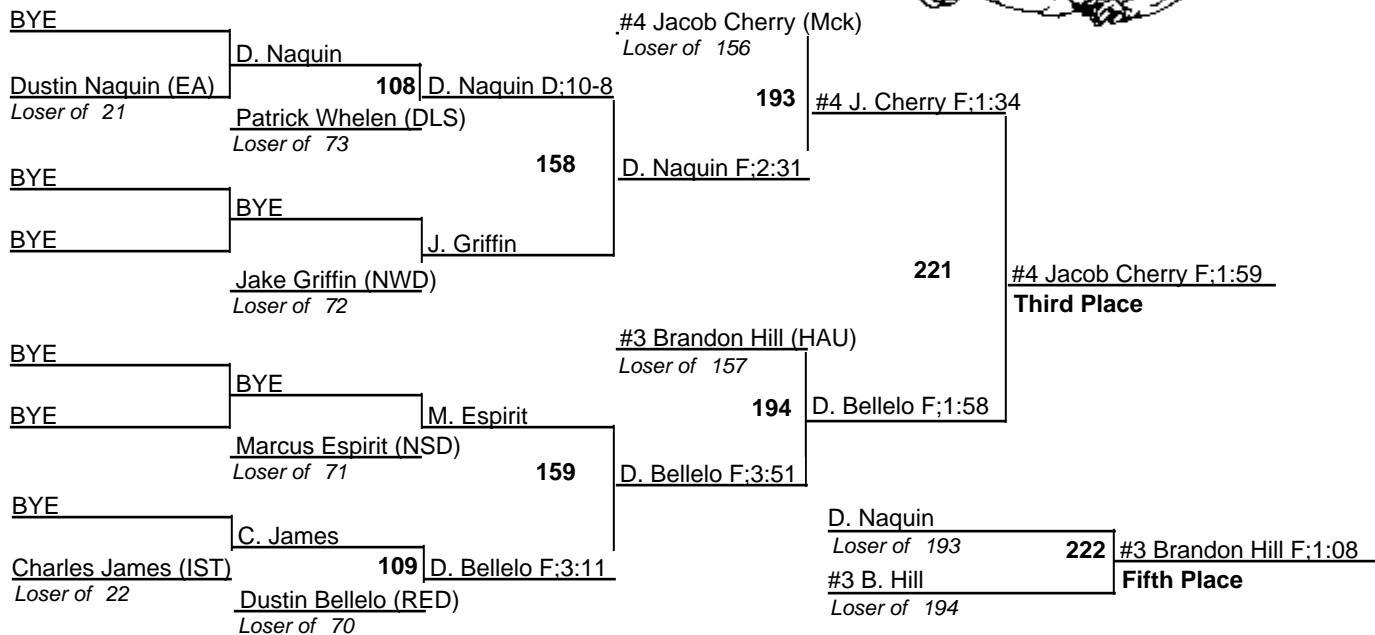

Louisiana State Wrestling Championship DIV II

11-12 February 2005