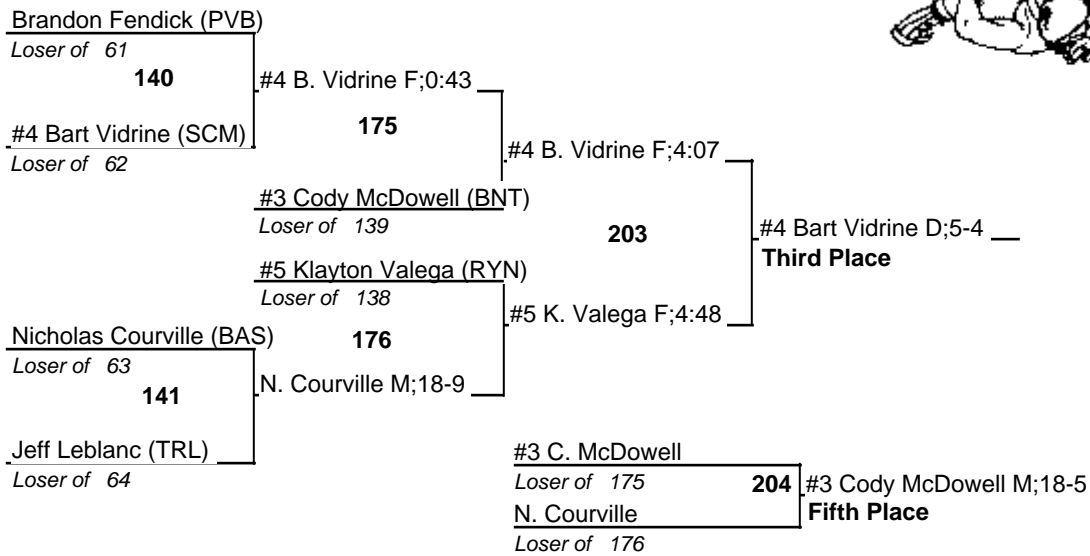

Louisiana State Wrestling Championships DIV III

11-12 February 2005

160