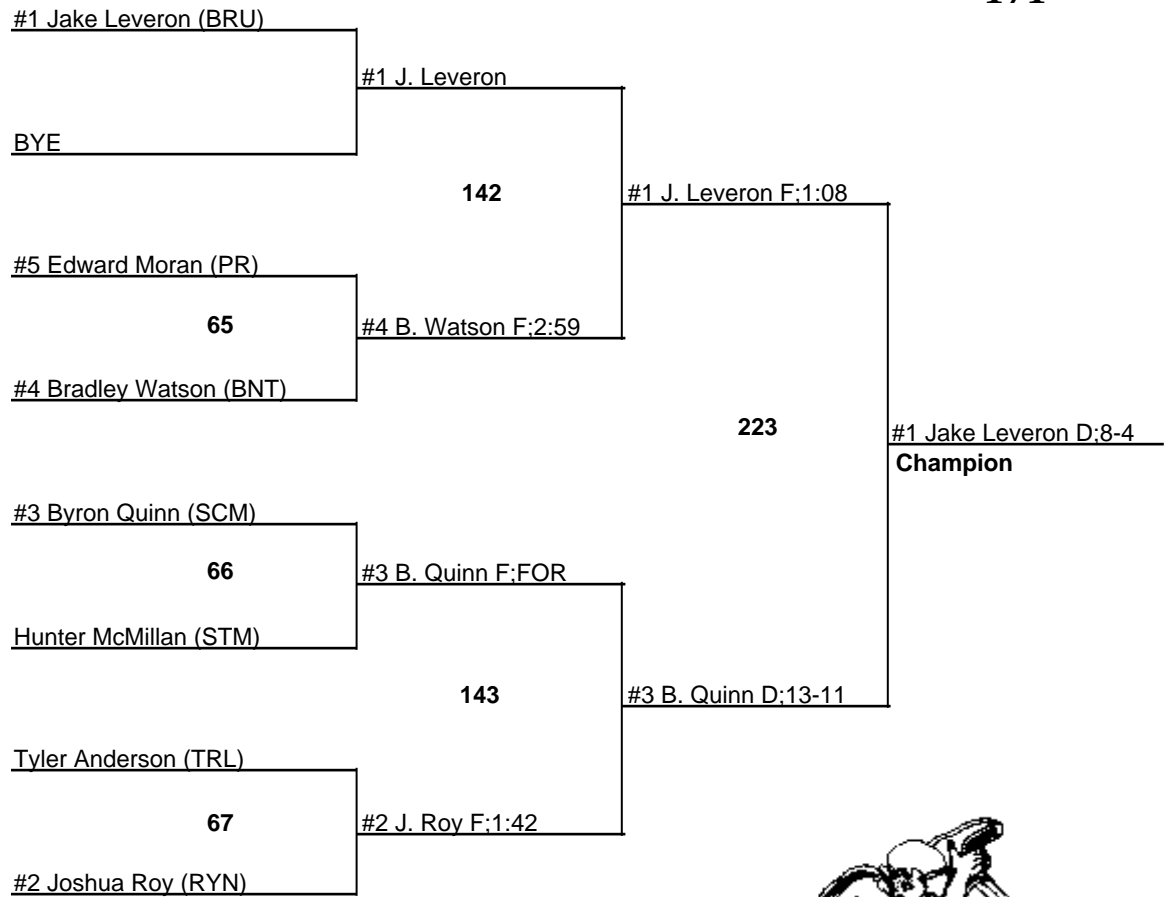

Louisiana State Wrestling Championships DIV III

11-12 February 2005

171