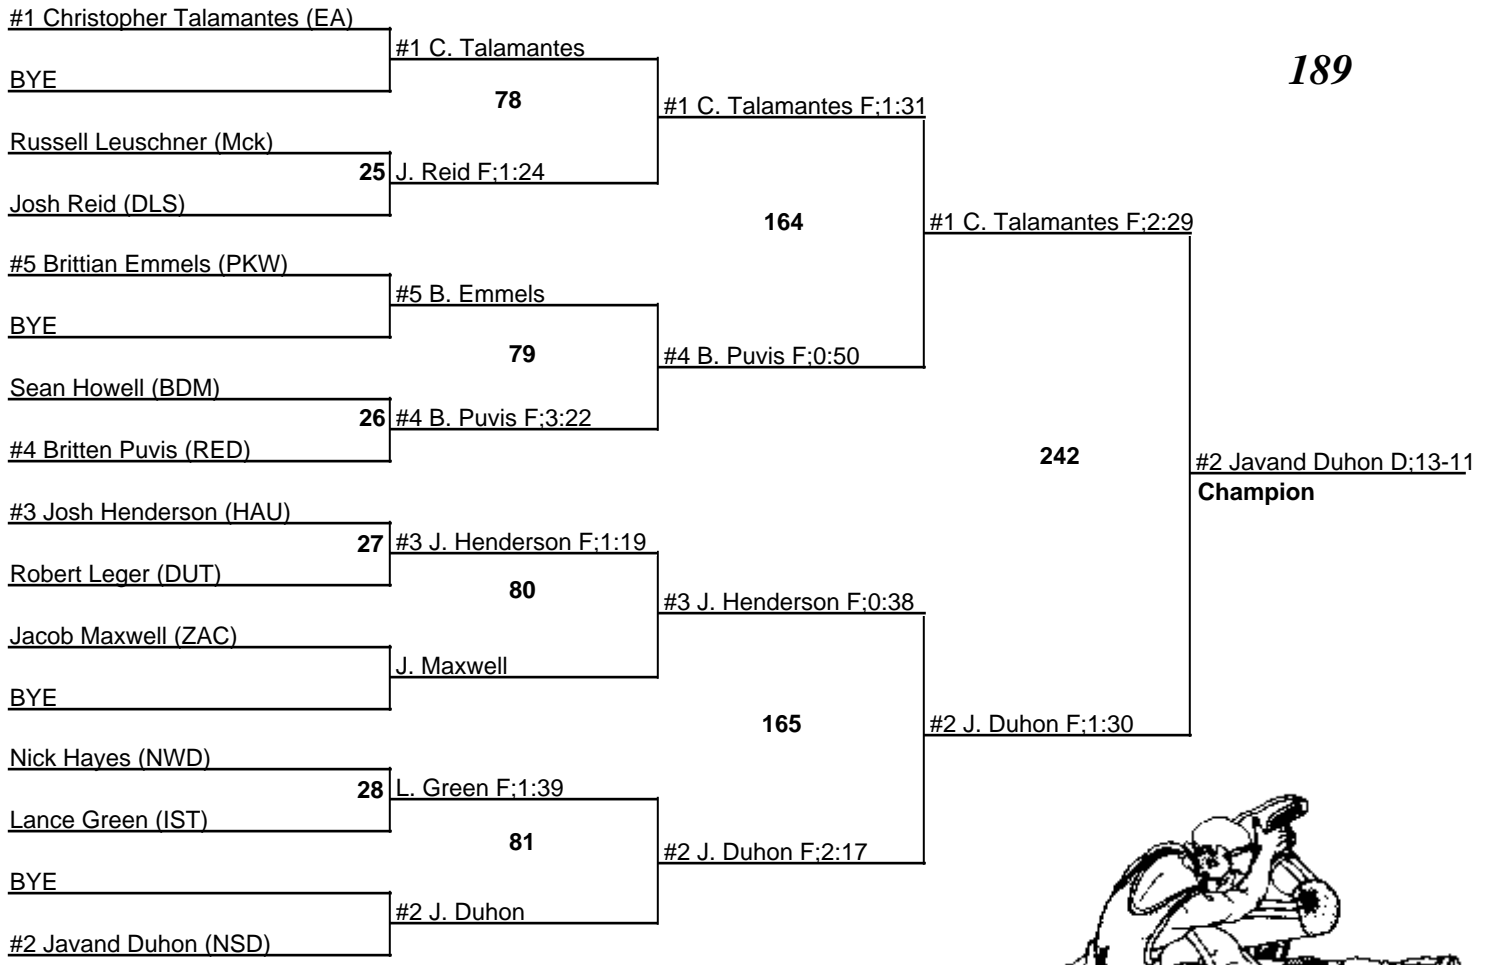

Louisiana State Wrestling Championship DIV II

11-12 February 2005

189