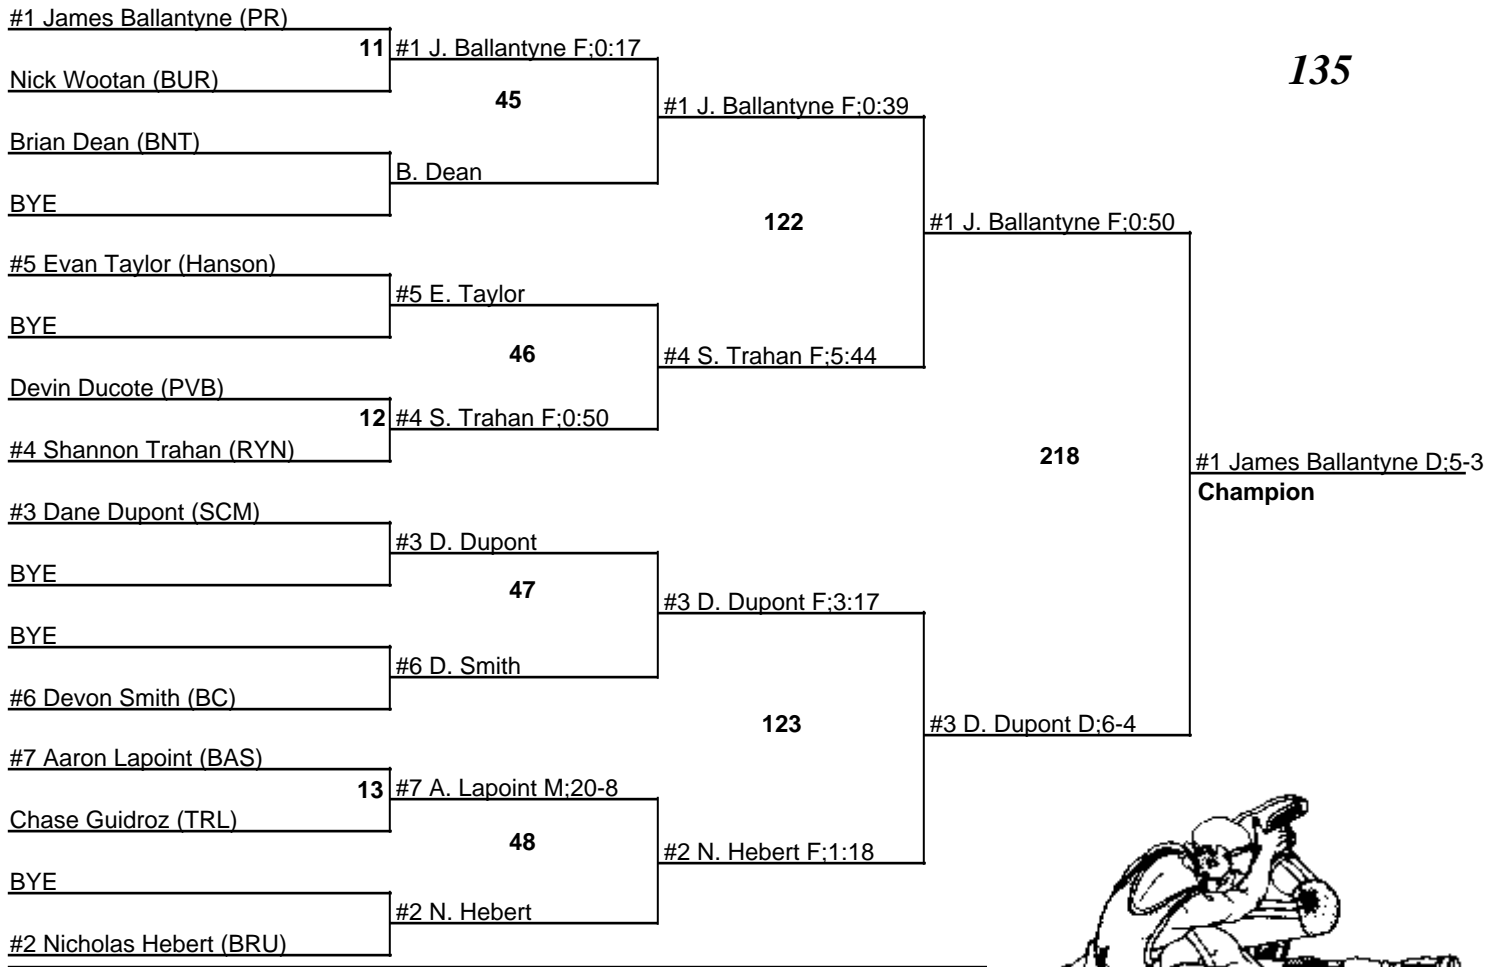

Louisiana State Wrestling Championships DIV III

11-12 February 2005

135