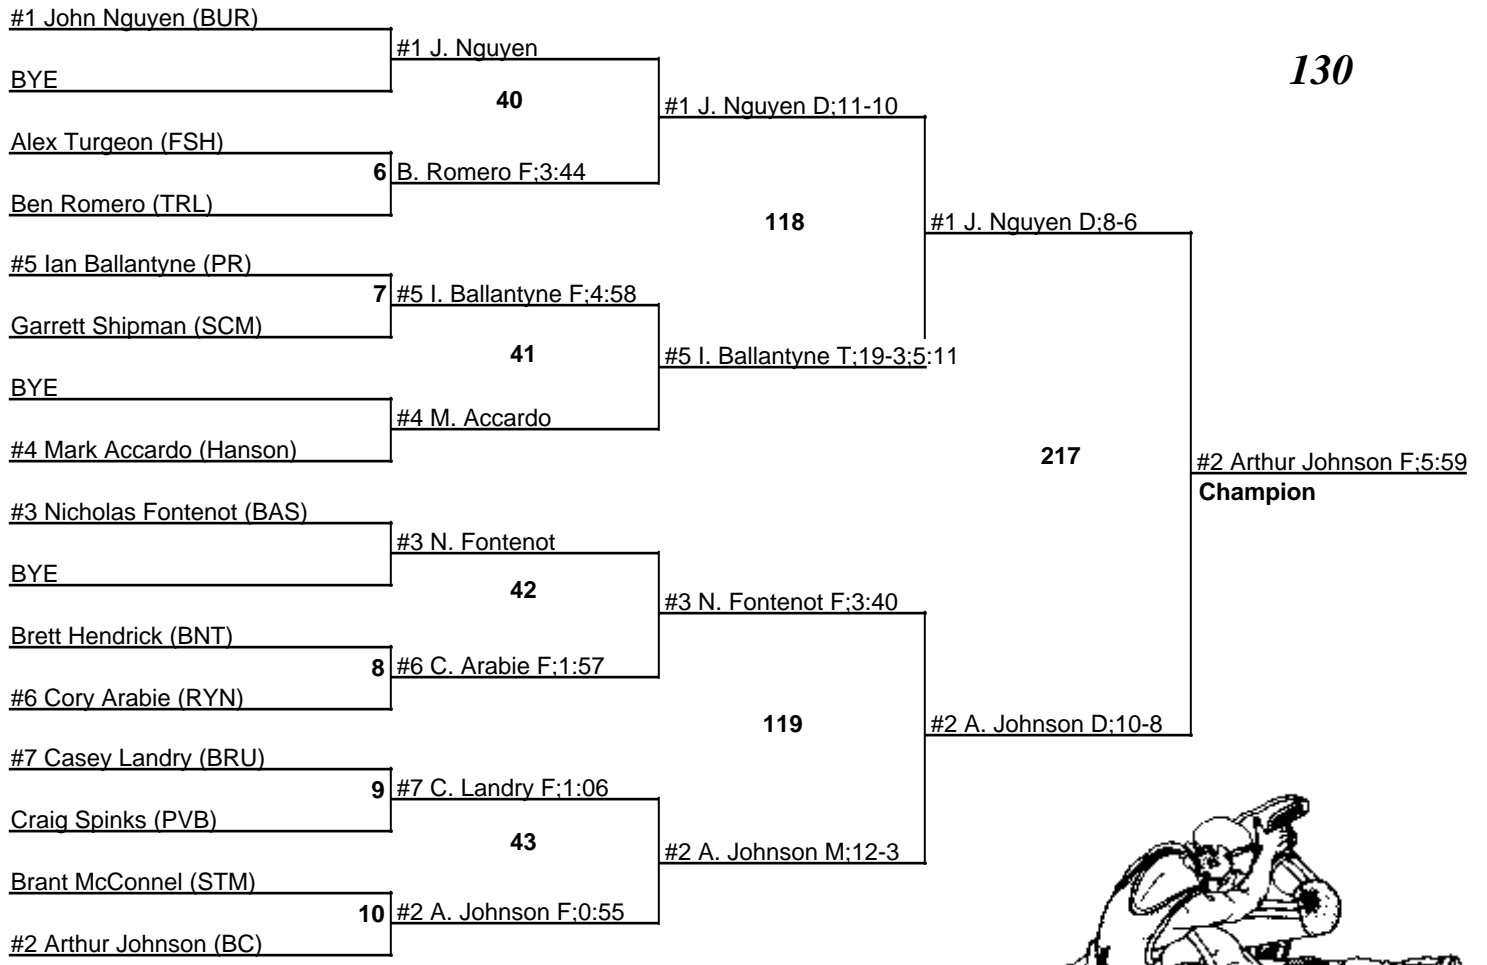

Louisiana State Wrestling Championships DIV III

11-12 February 2005