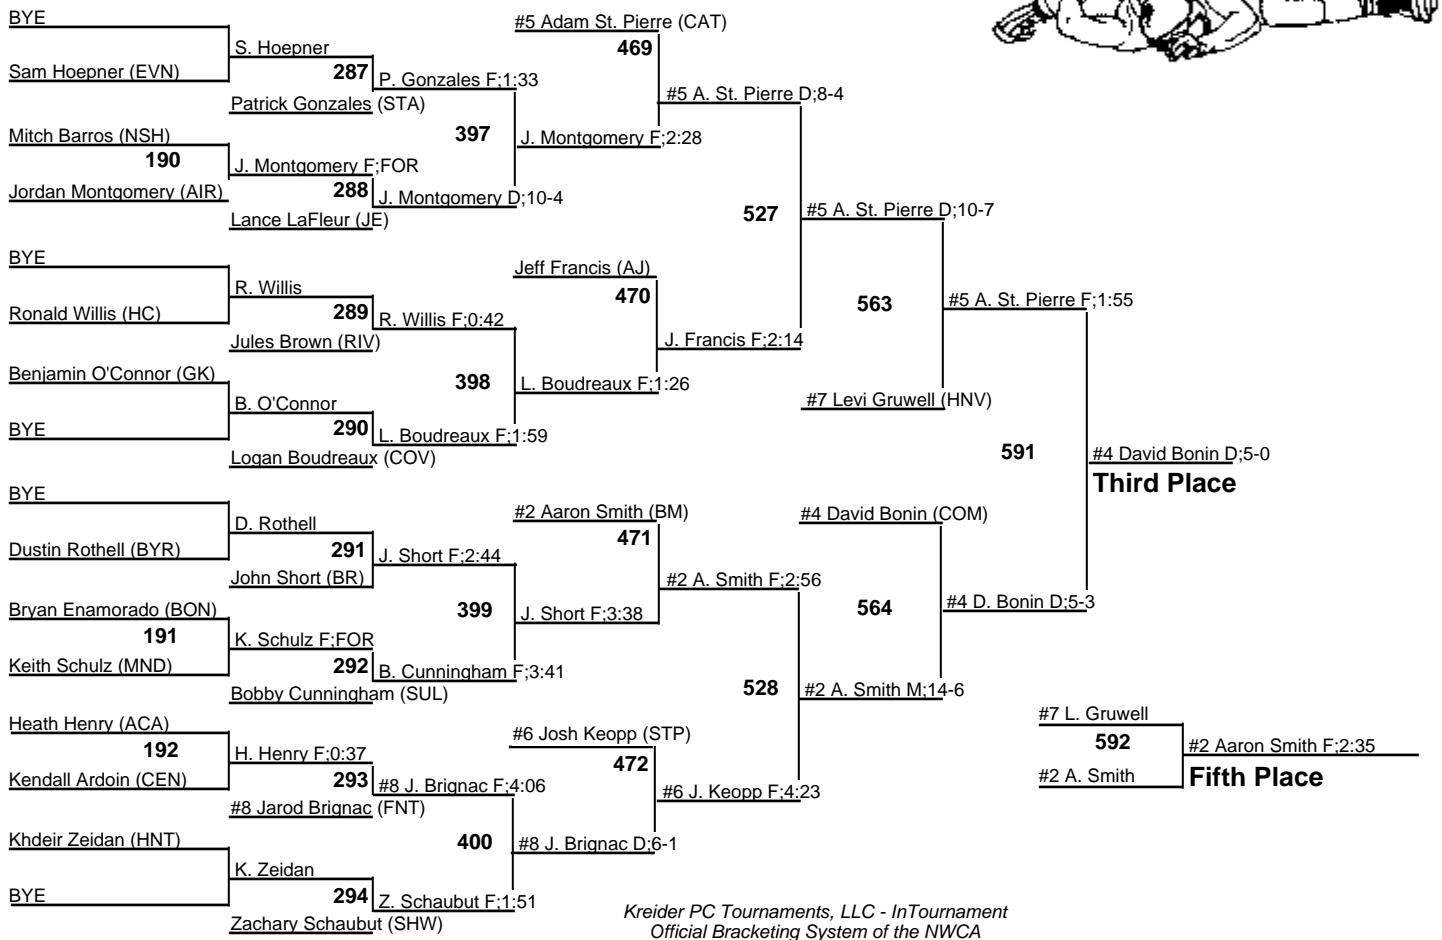

Louisiana State Wrestling Championships DIV I

160
11-12 February 2005