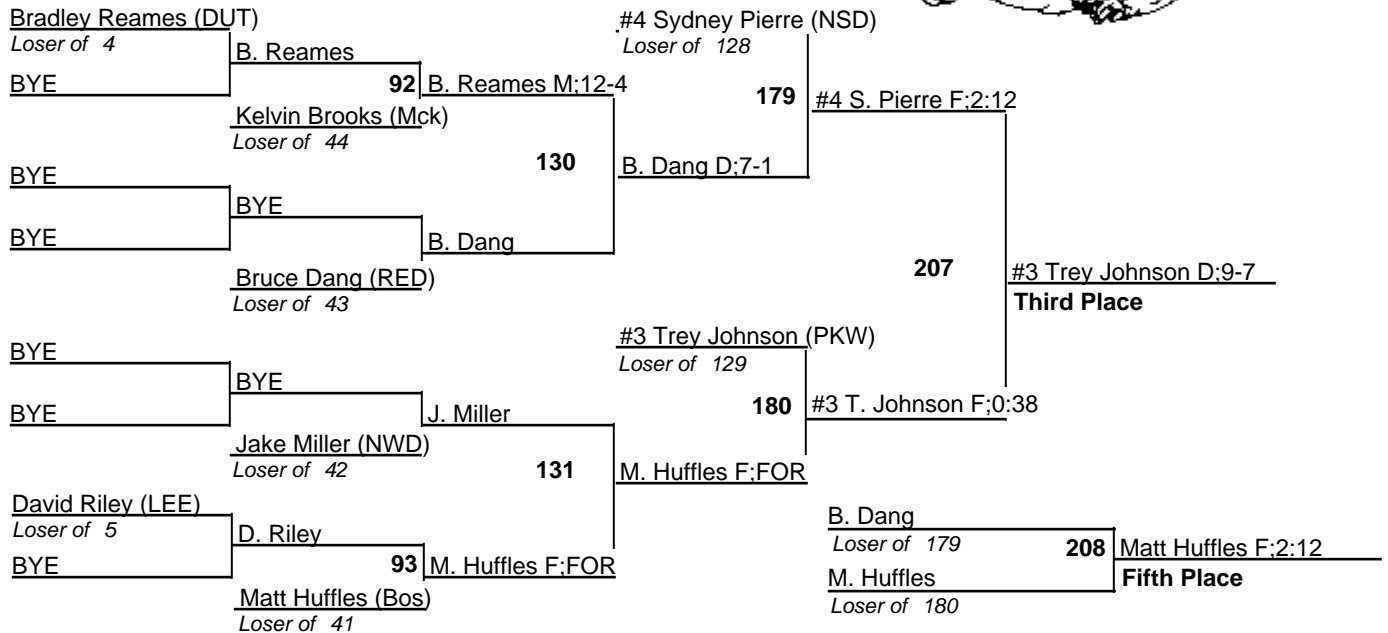

Louisiana State Wrestling Championship DIV II

11-12 February 2005

119