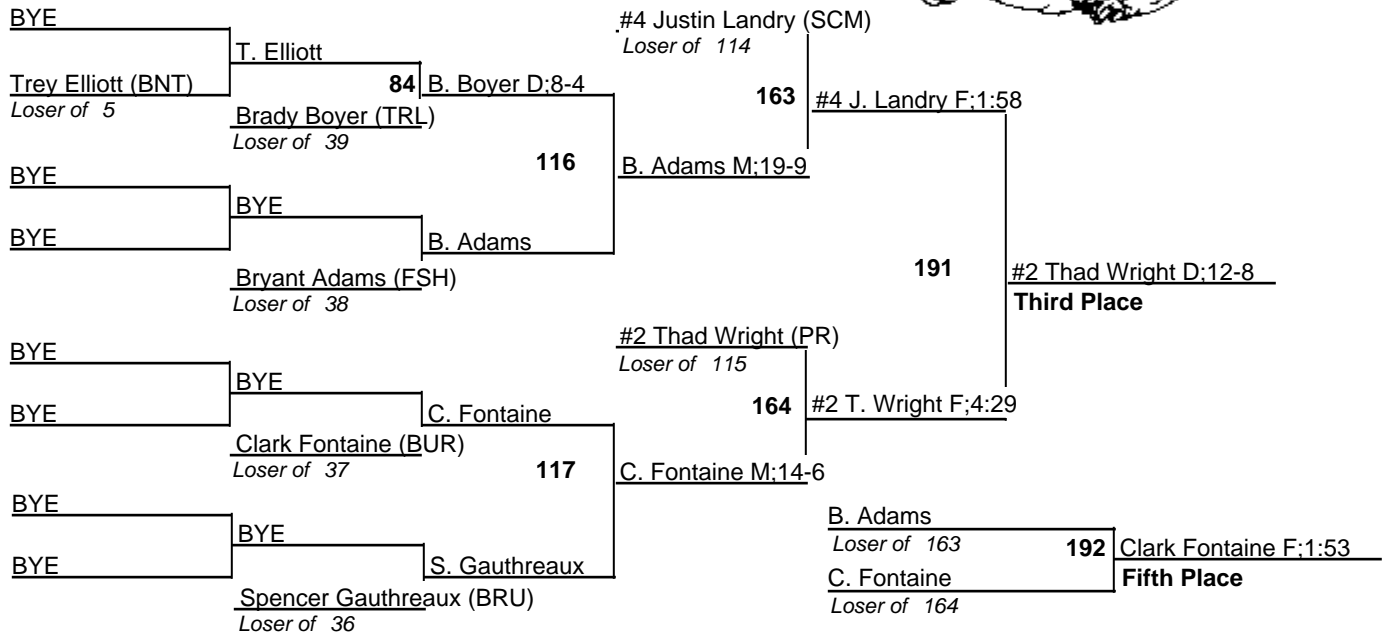

Louisiana State Wrestling Championships DIV III

11-12 February 2005

125