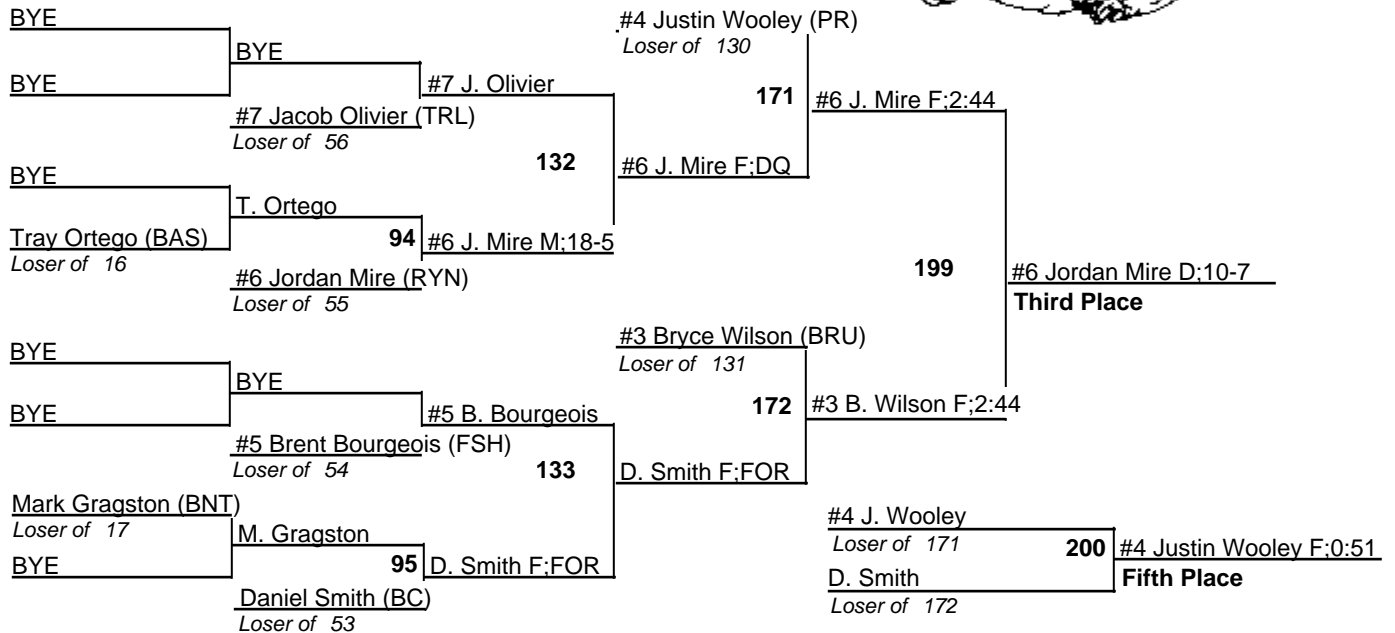

Louisiana State Wrestling Championships DIV III

11-12 February 2005