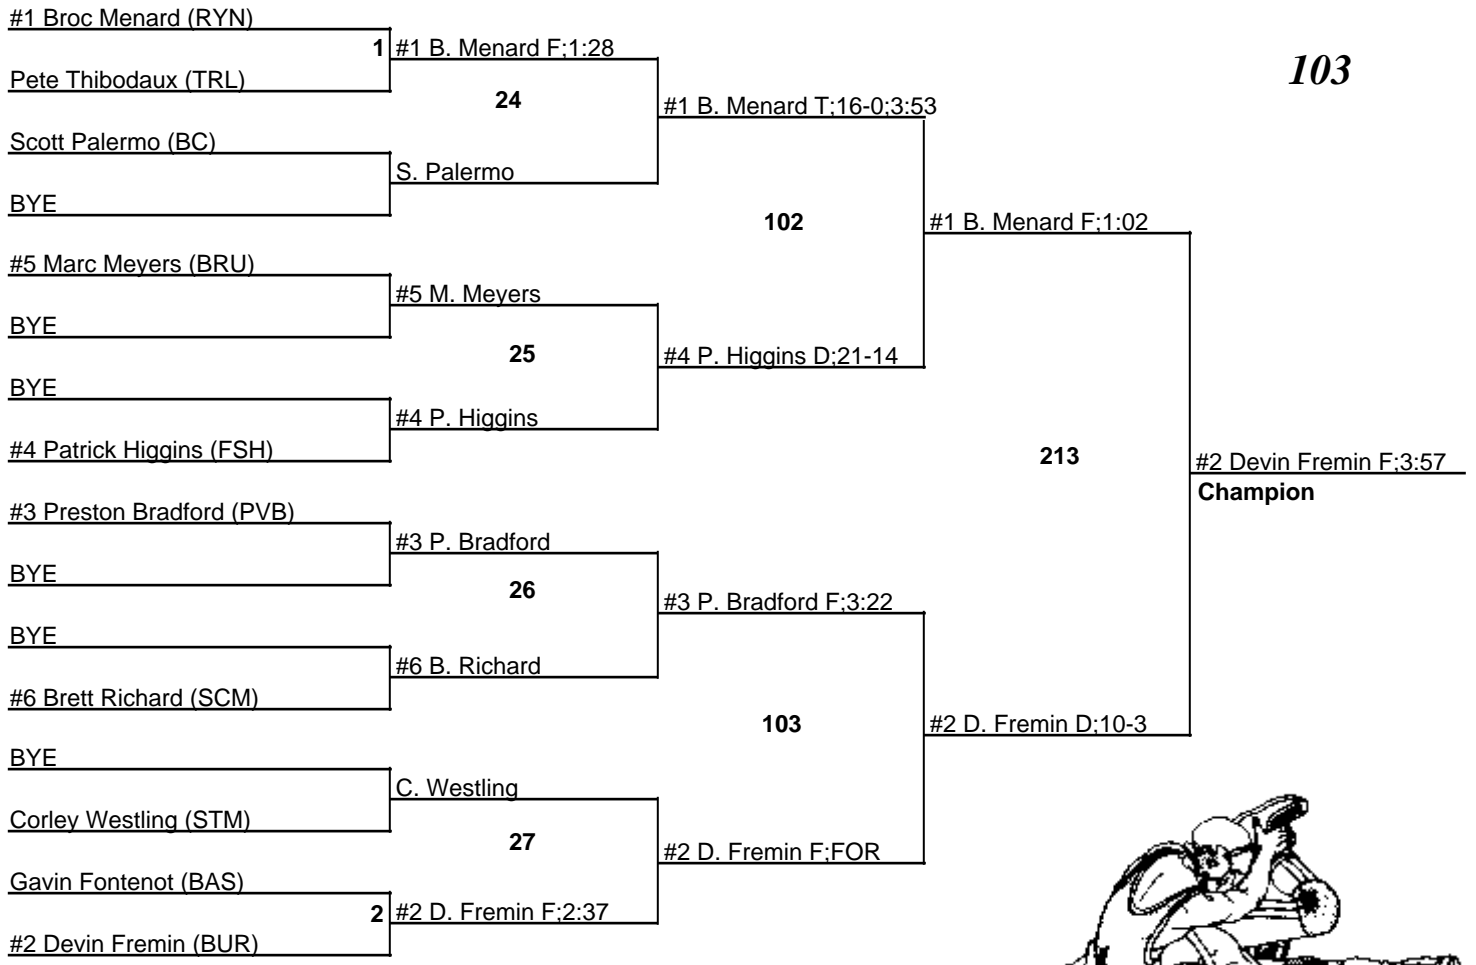

Louisiana State Wrestling Championships DIV III

11-12 February 2005