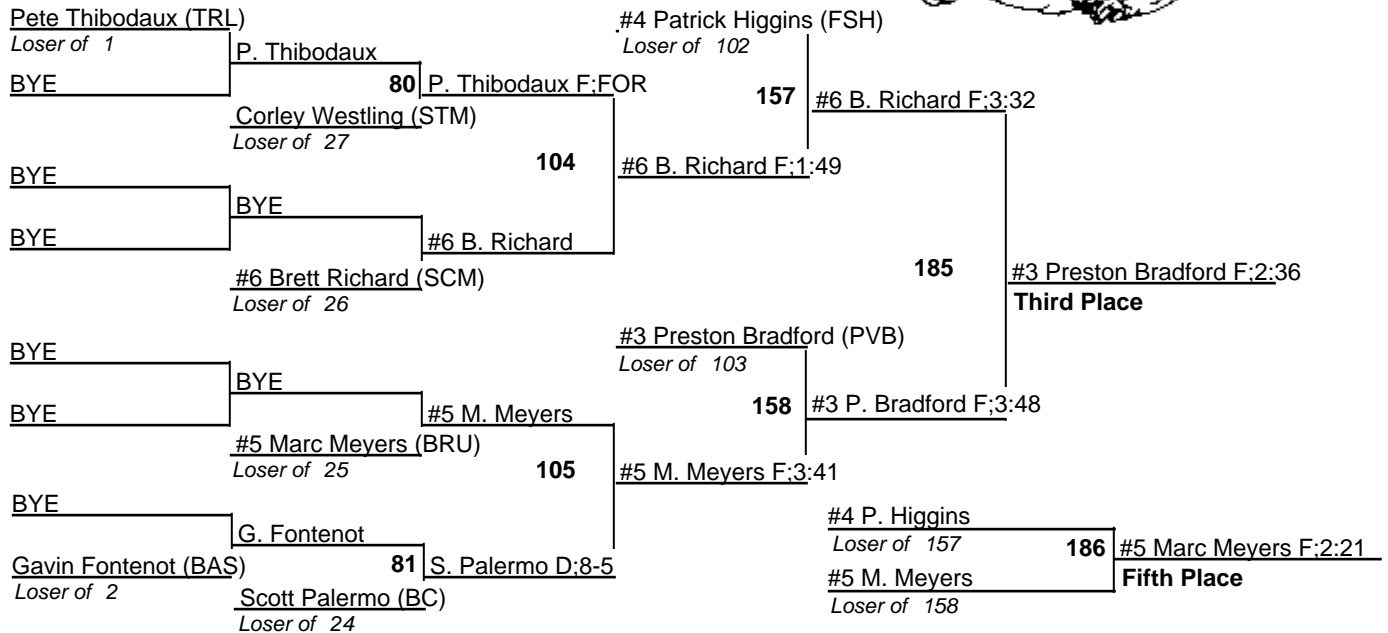

Louisiana State Wrestling Championships DIV III

11-12 February 2005